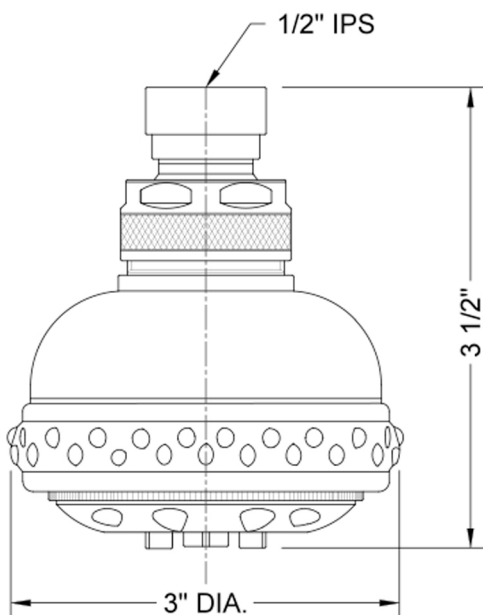

SPECIFICATION DRAWING: