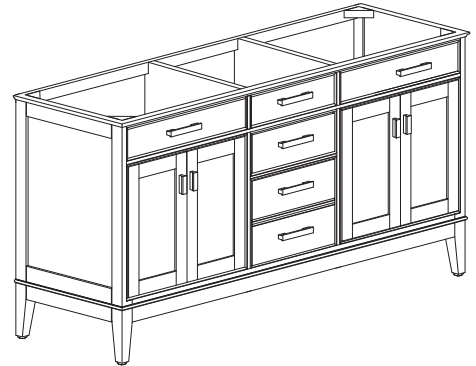

Avanity

MADISON-V60-TO/MADISON-V60-LE

Features

- Solid poplar wood frame, Birch veneer plywood
- 4 soft-close doors
- 3 soft-close drawers
- 2 interior shelves
- Brushed nickel finished hardware (LE)
- Old bronze finished hardware (TO)
- Vanity accomodates dual undermount sinks
- Adjustable height levelers

Colors / Finishes

- Tobacco
- Light Espresso

Nominal Dimension

- 60W x 21D x 34H inches

Components

Mirror	MADISON-M24-TO	MADISON-M28-TO	MADISON-M36-TO	MADISON-MC28-TO
	MADISON-M24-LE	MADISON-M28-LE	MADISON-M36-LE	MADISON-MC28-LE
Vanity Top	SUT61BK	SUT61CW	SUT61GB	
Sink	CUM18WT	CUM18LN		
Linen Tower	MADISON-LT24-TO	MADISON-LT24-LE		

Product Diagrams

Front

Back

Side

Top