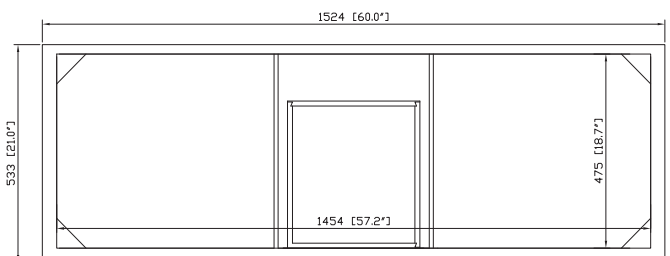

Colors / Finishes

- Tobacco
- Light Espresso

Nominal Dimension

- 60W x 21D x 34H inches

Components

Mirror	MADISON-M24-TO	MADISON-M28-TO	MADISON-M36-TO	MADISON-MC28-TO
	MADISON-M24-LE	MADISON-M28-LE	MADISON-M36-LE	MADISON-MC28-LE
Vanity Top	SUT61BK	SUT61CW	SUT61GB	
Sink	CUM18WT	CUM18LN		
Linen Tower	MADISON-LT24-TO	MADISON-LT24-LE		

Product Diagrams

Front

Back

Side

Top