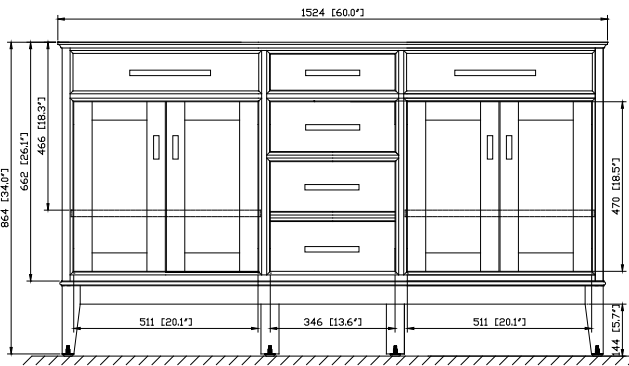

Avanity

MADISON-V60-TO/MADISON-V60-LE

Features

- Solid poplar wood frame, Birch veneer plywood
- 4 soft-close doors
- 3 soft-close drawers
- 2 interior shelves
- Brushed nickel finished hardware (LE)
- Old bronze finished hardware (TO)
- Vanity accomodates dual undermount sinks
- Adjustable height levelers

Colors / Finishes

- Tobacco
- Light Espresso

Nominal Dimension

- 60W x 21D x 34H inches

Components

Mirror	MADISON-M24-TO	MADISON-M28-TO	MADISON-M36-TO	MADISON-MC28-TO
	MADISON-M24-LE	MADISON-M28-LE	MADISON-M36-LE	MADISON-MC28-LE
Vanity Top	SUT61BK	SUT61CW	SUT61GB	
Sink	CUM18WT	CUM18LN		
Linen Tower	MADISON-LT24-TO	MADISON-LT24-LE		

Product Diagrams

Front

Back

Side

Top