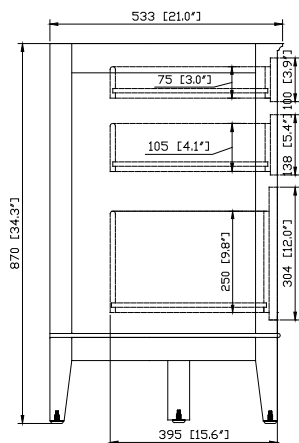

Avanity

MADISON-V60-TO/MADISON-V60-LE

Features

- Solid poplar wood frame, Birch veneer plywood
- 4 soft-close doors
- 3 soft-close drawers
- 2 interior shelves
- Brushed nickel finished hardware (LE)
- Old bronze finished hardware (TO)
- Vanity accomodates dual undermount sinks
- Adjustable height levelers

Colors / Finishes

- Tobacco
- Light Espresso

Nominal Dimension

- 60W x 21D x 34H inches

Components

Mirror	MADISON-M24-TO	MADISON-M28-TO	MADISON-M36-TO	MADISON-MC28-TO
	MADISON-M24-LE	MADISON-M28-LE	MADISON-M36-LE	MADISON-MC28-LE
Vanity Top	SUT61BK	SUT61CW	SUT61GB	
Sink	CUM18WT	CUM18LN		
Linen Tower	MADISON-LT24-TO	MADISON-LT24-LE		

Product Diagrams

Front

Back

Side

Top