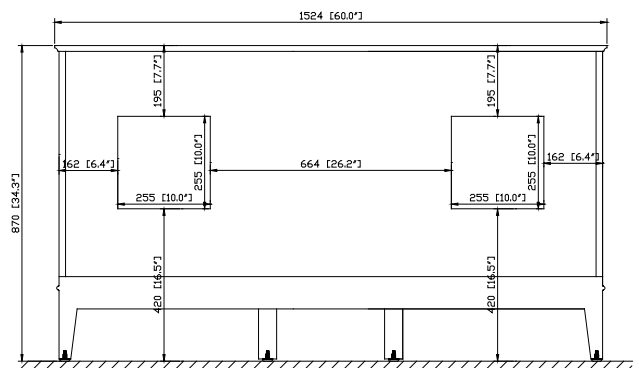

Colors / Finishes

- Tobacco
- Light Espresso

Nominal Dimension

- 60W x 21D x 34H inches

Components

Mirror	MADISON-M24-TO	MADISON-M28-TO	MADISON-M36-TO	MADISON-MC28-TO
	MADISON-M24-LE	MADISON-M28-LE	MADISON-M36-LE	MADISON-MC28-LE
Vanity Top	SUT61BK	SUT61CW	SUT61GB	
Sink	CUM18WT	CUM18LN		
Linen Tower	MADISON-LT24-TO	MADISON-LT24-LE		

Product Diagrams

Front

Back

Side

Top