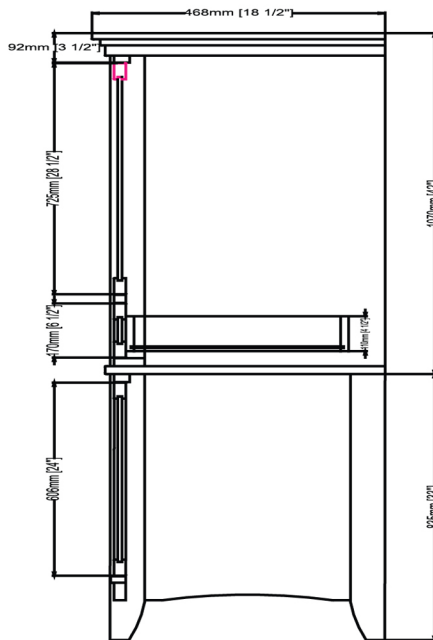

1513-HT2118_V2118 21" Linen Tower

SPECIFICATION SHEET

Features

Materials: Poplar Solids with Hardwood Veneers
 Hinges: Fully concealed, soft closing
 Drawer Box: 1/2" solid pine, four sided
 English dovetail
 Hardware: Brushed Nickel

1513-HT2118 - 21x18" Linen Hutch

Door: 1 (hinge-right)
 Drawer: 1
 Shelves: 2 (adjustable)

1513-V2118 - 21" Vanity

Door: 1 (hinge right)
 Shelves: 1 (adjustable)

Colors / Finish

1513-Habana Cherry