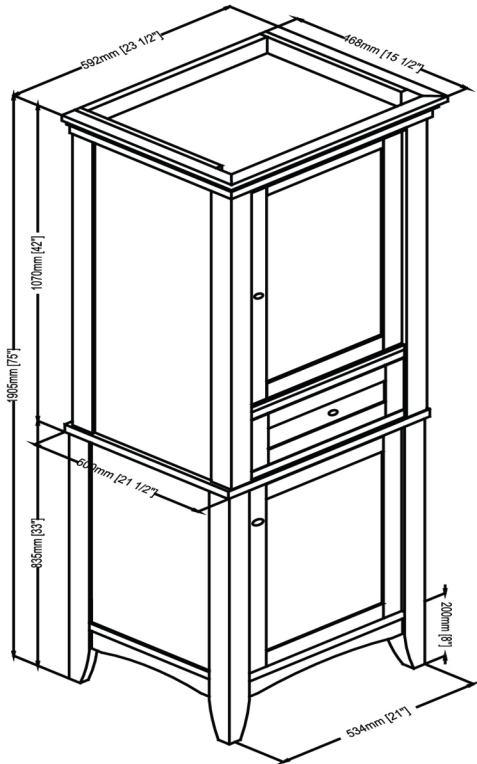

1513-HT2118_V2118 21" Linen Tower

SPECIFICATION SHEET

Features

Materials: Poplar Solids with Hardwood Veneers
 Hinges: Fully concealed, soft closing
 Drawer Box: 1/2" solid pine, four sided
 English dovetail
 Hardware: Brushed Nickel

1513-HT2118 - 21x18" Linen Hutch

Door: 1 (hinge-right)
 Drawer: 1
 Shelves: 2 (adjustable)

1513-V2118 - 21" Vanity

Door: 1 (hinge right)
 Shelves: 1 (adjustable)

Colors / Finish

1513-Habana Cherry