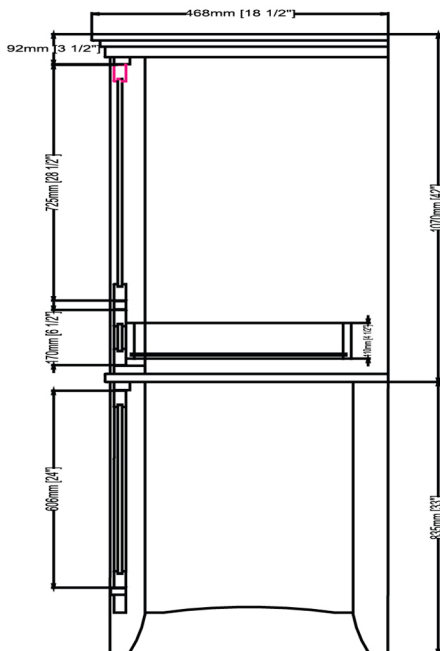

1512-HT2118_V2118 21" Linen Tower

SPECIFICATION SHEET

Features

Materials: Poplar Solids with Hardwood Veneers
Hinges: Fully concealed, soft closing
Drawer Box: 1/2" solid pine, four sided English dovetail
Hardware: Brushed Nickel

1512-HT2118 - 21x18" Linen Hutch

Door: 1 (hinge-right)
Drawer: 1
Shelves: 2 (adjustable)

1512-V2118 - 21" Vanity

Door: 1 (hinge right)
Shelves: 1 (adjustable)

Colors / Finish

1512-Polar White