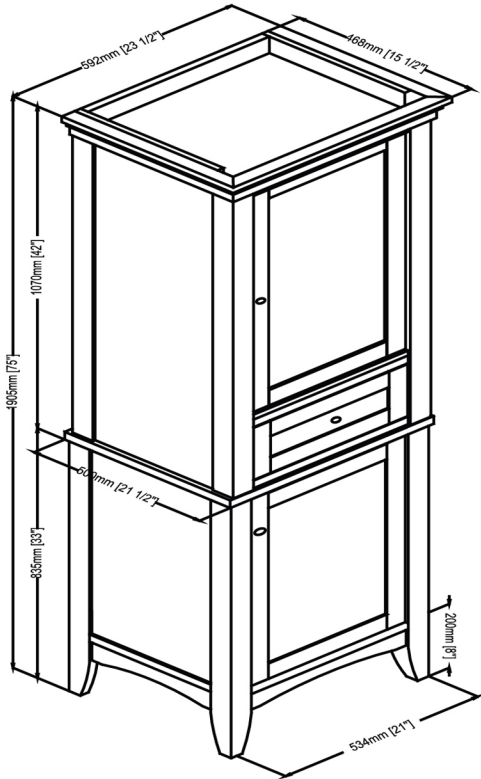

1512-HT2118_V2118 21" Linen Tower

SPECIFICATION SHEET

Features

Materials: Poplar Solids with Hardwood Veneers
Hinges: Fully concealed, soft closing
Drawer Box: 1/2" solid pine, four sided English dovetail
Hardware: Brushed Nickel

1512-HT2118 - 21x18" Linen Hutch

Door: 1 (hinge-right)
Drawer: 1
Shelves: 2 (adjustable)

1512-V2118 - 21" Vanity

Door: 1 (hinge right)
Shelves: 1 (adjustable)

Colors / Finish

1512-Polar White