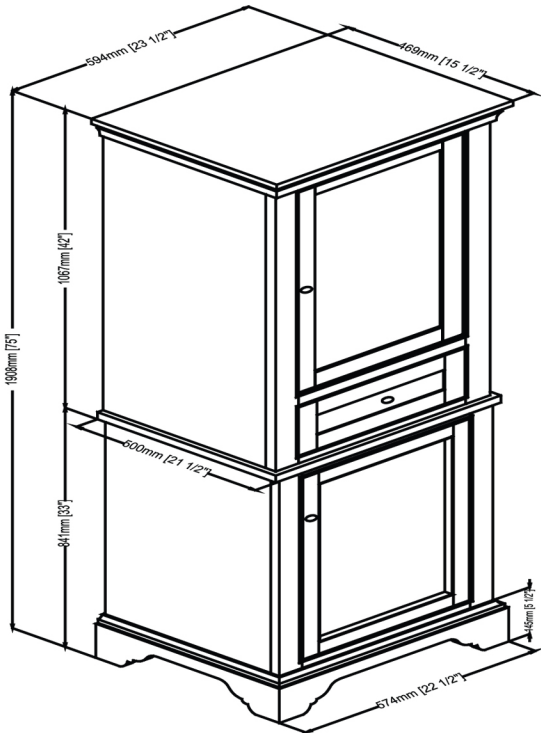

Framingham

1502-HT2118_V2118 21" Linen Tower

SPECIFICATION SHEET

Features

Materials: Poplar Solids with Maple Veneers

Hinges: Fully concealed, soft closing

Drawer Box: 1/2" solid pine, four sided
English dovetail

Hardware: Brushed Nickel

1502-HT2118 - 21x18" Linen Hutch

Door: 1 (hinge-right)

Drawer: 1

Shelves: 2 (adjustable)

1502-V2118 - 21" Vanity

Door: 1 (hinge-right)

Shelves: 1 (adjustable)