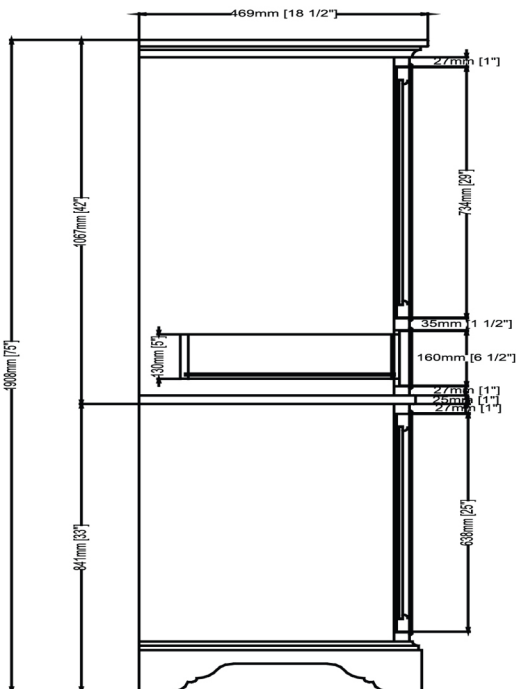

Framingham

1502-HT2118_V2118 21" Linen Tower

SPECIFICATION SHEET

Features

Materials: Poplar Solids with Maple Veneers

Hinges: Fully concealed, soft closing

Drawer Box: 1/2" solid pine, four sided
English dovetail

Hardware: Brushed Nickel

1502-HT2118 - 21x18" Linen Hutch

Door: 1 (hinge-right)

Drawer: 1

Shelves: 2 (adjustable)

1502-V2118 - 21" Vanity

Door: 1 (hinge-right)

Shelves: 1 (adjustable)