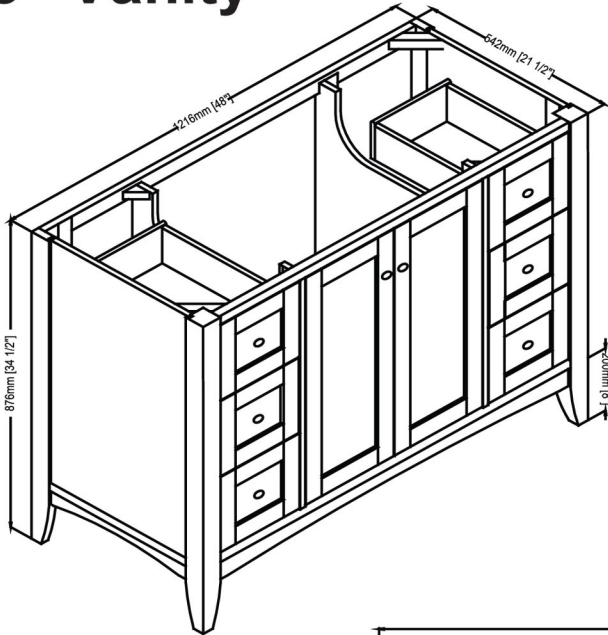

## 1513-V48 48" Vanity

#### Features

Materials: Poplar solids with Cherry veneers

Hinges: Fully concealed, soft closing

Doors: 2

Glides: Soft closing

Drawers: 6

Drawer Boxes: 1/2" solid pine four sided  
English dovetail

Shelves: 1 (adjustable)

Back panel: Fully covered

Hardware: Brushed Nickel

Side Panels: 5/8" MDF with Cherry veneers