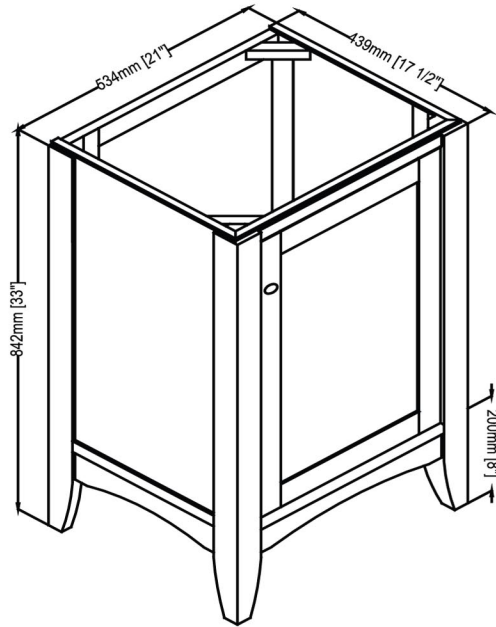

Shaker Americana

www.fairmontdesigns.com

1513-V2118 21x18" Vanity

SPECIFICATION SHEET

Features

Materials: Poplar Solids with Cherry veneers

Hinges: Fully concealed, soft closing

Doors: 1 (hinge-right)

Shelves: 1 (adjustable)

Back panel: Fully covered

Hardware: Brushed Nickel

Side Panels: 5/8" MDF with Cherry veneers

Colors / Finish

1513-Habana Cherry