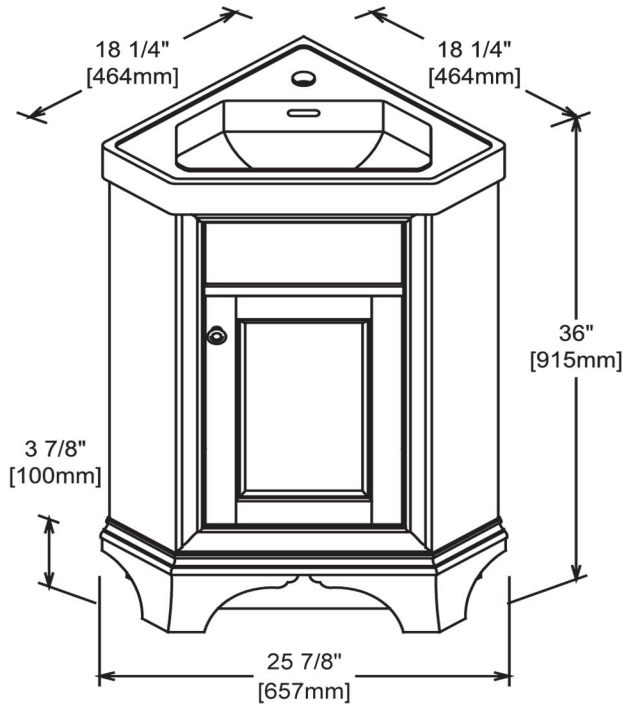

159-CV26

26" Corner Vanity & Sink

Please see MG-7093 for sink dimension

SPECIFICATION SHEET

Features

- Materials: Polar solids with Ash Burl/Cherry veneers
- Hinges: Fully concealed, soft closing
- Doors: 2
- Glides: soft closing
- Hardware: Antique Brass
- Back panel: Fully covered
- Side Panels: 5/8" FB with Ash Burl/Cherry veneers