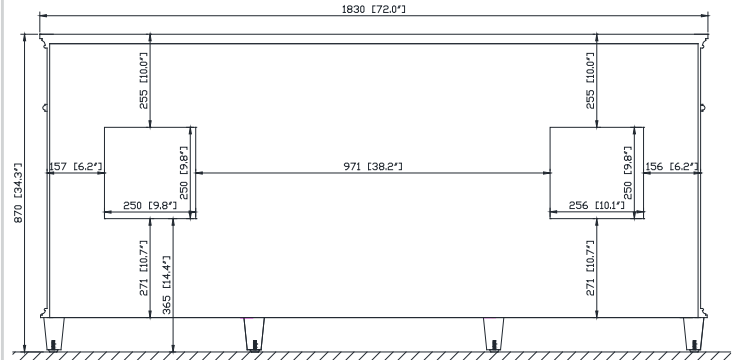

Avanity

WINDSOR -V72-WA

Features

- Solid birch frame and plywood
- Adjustable height levelers
- Under counter application

Colors / Finishes

- Walnut

Nominal Dimension

- 72W x 22D x 34H (inches)

Components

Mirror	WINDSOR -M30-WA	WINDSOR -M34-WA
Vanity Top	WINDSOR-SUT73GB	
Sink	CUM18WT	
Linen Tower	COMING UP SOON	

Product Diagrams

Front

Back

Side

Top

For customer support please call 626 404 7678 weekdays 9:00 to 6:00 PST