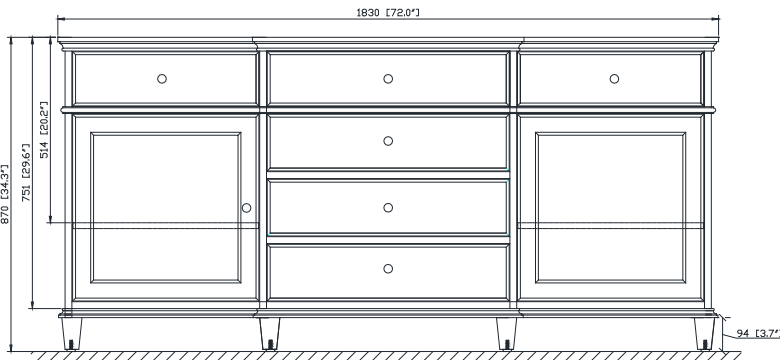

Avanity

WINDSOR -V72-WA

Features

- Solid birch frame and plywood
- Adjustable height levelers
- Under counter application

Colors / Finishes

- Walnut

Nominal Dimension

- 72W x 22D x 34H (inches)

Components

Mirror	WINDSOR -M30-WA	WINDSOR -M34-WA
Vanity Top	WINDSOR-SUT73GB	
Sink	CUM18WT	
Linen Tower	COMING UP SOON	

Product Diagrams

Front

Back

Side

Top

For customer support please call 626 404 7678 weekdays 9:00 to 6:00 PST