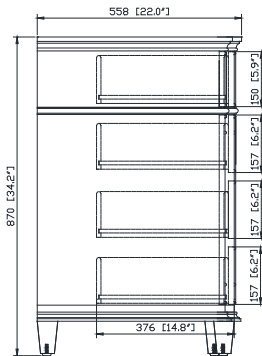

Avanity

WINDSOR -V72-WA

Features

- Solid birch frame and plywood
- Adjustable height levelers
- Under counter application

Colors / Finishes

- Walnut

Nominal Dimension

- 72W x 22D x 34H (inches)

Components

Mirror	WINDSOR -M30-WA	WINDSOR -M34-WA
Vanity Top	WINDSOR-SUT73GB	
Sink	CUM18WT	
Linen Tower	COMING UP SOON	

Product Diagrams

Front

Back

Side

Top

For customer support please call 626 404 7678 weekdays 9:00 to 6:00 PST