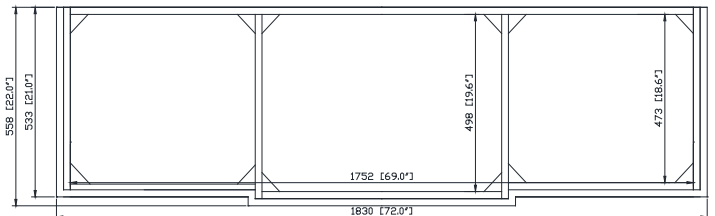

Avanity

WINDSOR -V72-WA

Features

- Solid birch frame and plywood
- Adjustable height levelers
- Under counter application

Colors / Finishes

- Walnut

Nominal Dimension

- 72W x 22D x 34H (inches)

Components

Mirror	WINDSOR -M30-WA	WINDSOR -M34-WA
Vanity Top	WINDSOR-SUT73GB	
Sink	CUM18WT	
Linen Tower	COMING UP SOON	

Product Diagrams

Front

Back

Side

Top

For customer support please call 626 404 7678 weekdays 9:00 to 6:00 PST