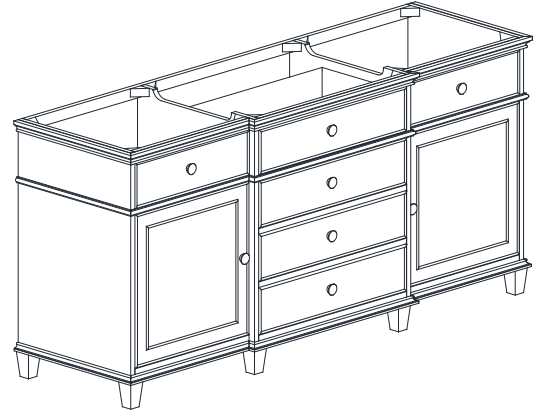

Avanity

WINDSOR -V72-WA

Features

- Solid birch frame and plywood
- Adjustable height levelers
- Under counter application

Colors / Finishes

- Walnut

Nominal Dimension

- 72W x 22D x 34H (inches)

Components

Mirror	WINDSOR -M30-WA	WINDSOR -M34-WA
Vanity Top	WINDSOR-SUT73GB	
Sink	CUM18WT	
Linen Tower	COMING UP SOON	

Product Diagrams

Front

Back

Side

Top

For customer support please call 626 404 7678 weekdays 9:00 to 6:00 PST