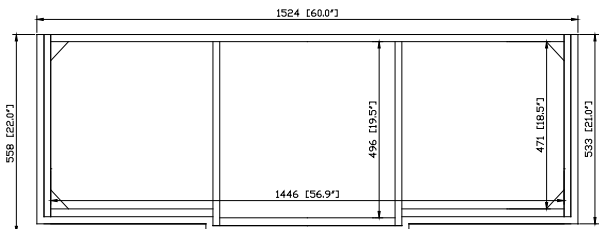

Avanity

WINDSOR -V60-WA

Features

- Solid birch frame and plywood
- Adjustable height levelers
- Under counter application

Colors / Finishes

- Walnut

Nominal Dimension

- 60W x 22D x 34H (inches)

Components

Mirror	WINDSOR -M24-WT	WINDSOR -M30-WT	WINDSOR -M34-WT
Vanity Top	WINDSOR-SUT61GB		
Sink	CUM18WT		
Linen Tower	COMING UP SOON		

Product Diagrams

Front

Back

Side

Top