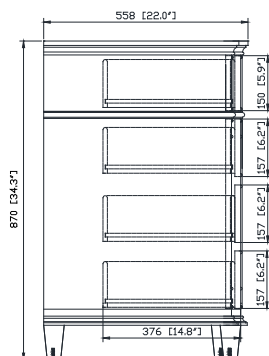

Avanity

WINDSOR -V60-WA

Features

- Solid birch frame and plywood
- Adjustable height levelers
- Under counter application

Colors / Finishes

- Walnut

Nominal Dimension

- 60W x 22D x 34H (inches)

Components

Mirror	WINDSOR -M24-WT	WINDSOR -M30-WT	WINDSOR -M34-WT
Vanity Top	WINDSOR-SUT61GB		
Sink	CUM18WT		
Linen Tower	COMING UP SOON		

Product Diagrams

Front

Back

Side

Top