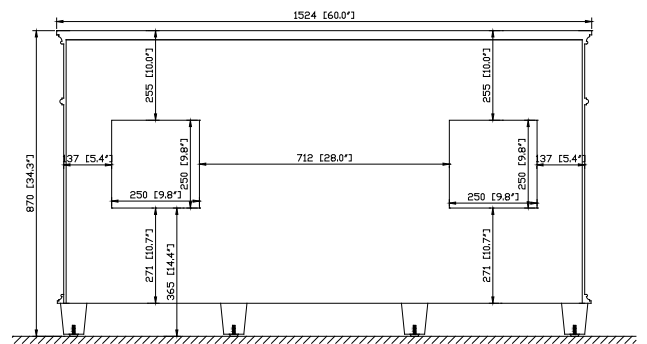

Avanity

WINDSOR -V60-WA

Features

- Solid birch frame and plywood
- Adjustable height levelers
- Under counter application

Colors / Finishes

- Walnut

Nominal Dimension

- 60W x 22D x 34H (inches)

Components

Mirror	WINDSOR -M24-WT	WINDSOR -M30-WT	WINDSOR -M34-WT
Vanity Top	WINDSOR-SUT61GB		
Sink	CUM18WT		
Linen Tower	COMING UP SOON		

Product Diagrams

Front

Back

Side

Top