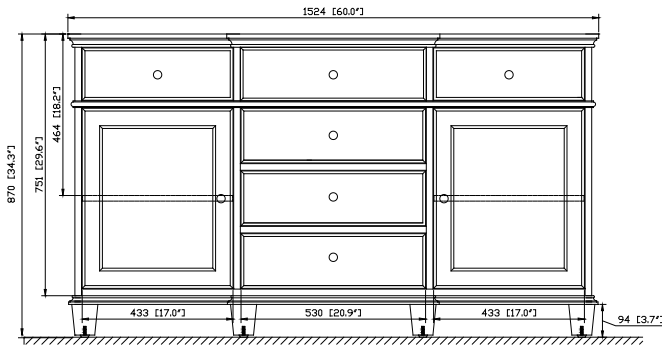

Avanity

WINDSOR -V60-WA

Features

- Solid birch frame and plywood
- Adjustable height levelers
- Under counter application

Colors / Finishes

- Walnut

Nominal Dimension

- 60W x 22D x 34H (inches)

Components

Mirror	WINDSOR -M24-WT	WINDSOR -M30-WT	WINDSOR -M34-WT
Vanity Top	WINDSOR-SUT61GB		
Sink	CUM18WT		
Linen Tower	COMING UP SOON		

Product Diagrams

Front

Back

Side

Top