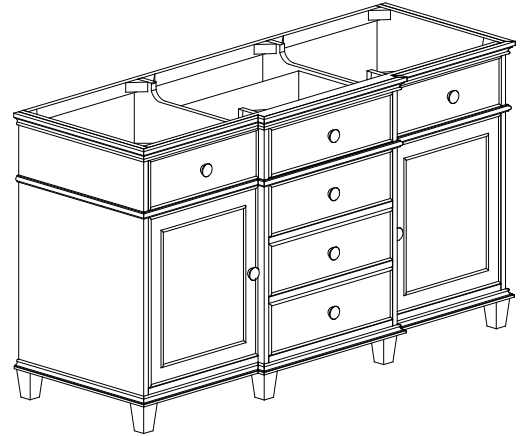

Avanity

WINDSOR -V60-WA

Features

- Solid birch frame and plywood
- Adjustable height levelers
- Under counter application

Colors / Finishes

- Walnut

Nominal Dimension

- 60W x 22D x 34H (inches)

Components

Mirror	WINDSOR -M24-WT	WINDSOR -M30-WT	WINDSOR -M34-WT
Vanity Top	WINDSOR-SUT61GB		
Sink	CUM18WT		
Linen Tower	COMING UP SOON		

Product Diagrams

Front

Back

Side

Top