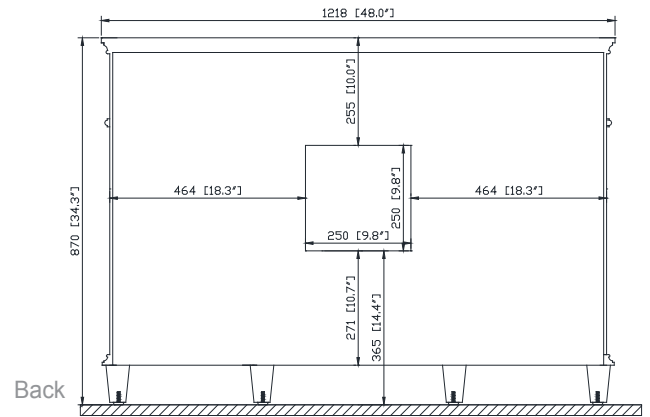

Product Diagrams

For customer support please call 626 404 7678 weekdays 9:00 to 6:00 PST