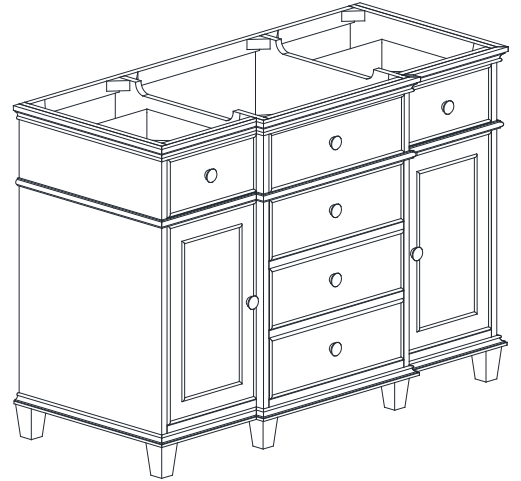

Avanity

WINDSOR -V48-WA

Features

- Solid birch frame and plywood
- Adjustable height levelers
- Under counter application

Colors / Finishes

- Walnut

Nominal Dimension

- 48W x 21.5D x 34H (inches)

Components

| | | |
|-------------|-----------------|-----------------|
| Mirror | WINDSOR -M30-WA | WINDSOR -M34-WA |
| Vanity Top | WINDSOR-SUT49GB | |
| Sink | CUM18WT | |
| Linen Tower | COMING UP SOON | |