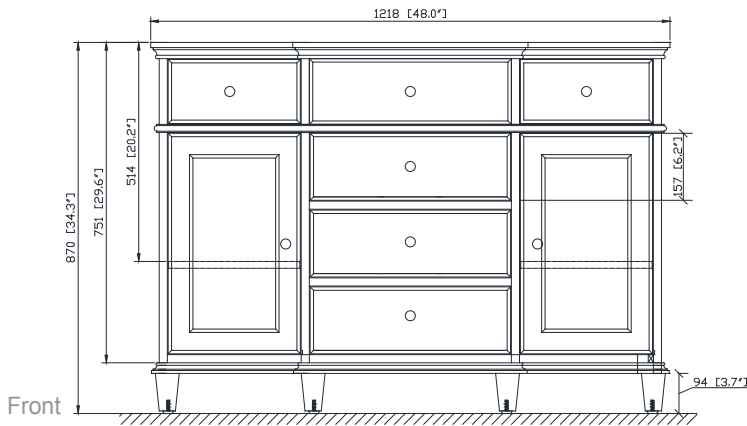

Product Diagrams

For customer support please call 626 404 7678 weekdays 9:00 to 6:00 PST