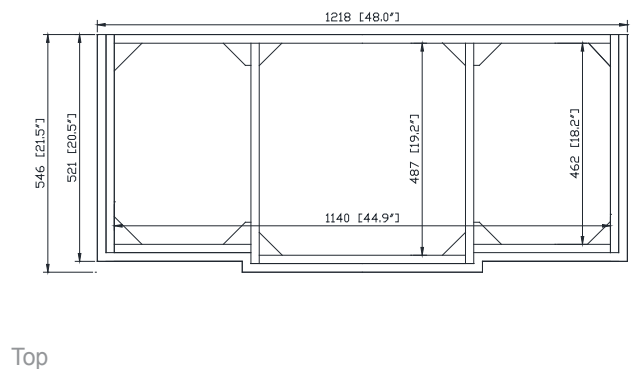

Product Diagrams

For customer support please call 626 404 7678 weekdays 9:00 to 6:00 PST