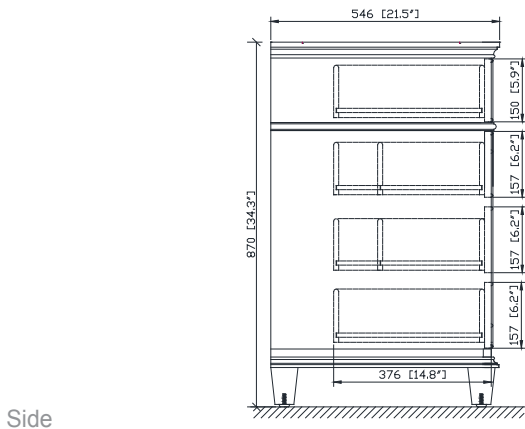

Product Diagrams

For customer support please call 626 404 7678 weekdays 9:00 to 6:00 PST