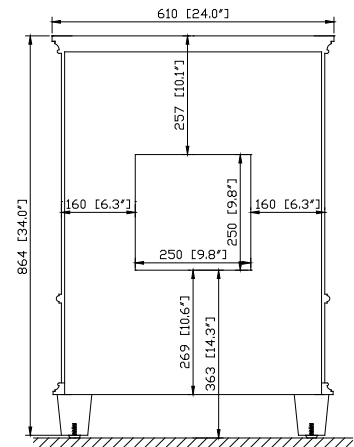

Avanity

WINDSOR -V24-WA

Features

- Solid poplar frame and birch veneer MDF
- 1 soft-close door
- 1 soft-close drawer
- Adjustable height levelers
- Under counter application

Colors / Finishes

- Walnut

Nominal Dimension

- 24W x 21.5D x 34H (inches)

Components

Mirror	WINDSOR -M24-WA	
Vanity Top	WINDSOR-SUT25GB	
Sink	CUM18WT	CUM18LN

Product Diagrams

Front

Back

Side

Top