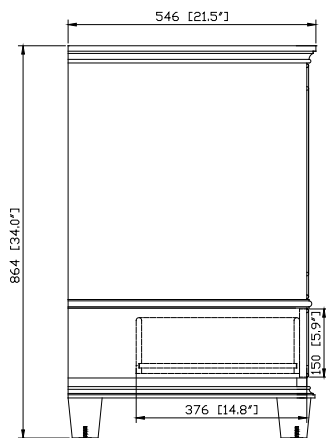

Avanity

WINDSOR -V24-WA

Features

- Solid poplar frame and birch veneer MDF
- 1 soft-close door
- 1 soft-close drawer
- Adjustable height levelers
- Under counter application

Colors / Finishes

- Walnut

Nominal Dimension

- 24W x 21.5D x 34H (inches)

Components

Mirror	WINDSOR -M24-WA	
Vanity Top	WINDSOR-SUT25GB	
Sink	CUM18WT	CUM18LN

Product Diagrams

Front

Back

Side

Top