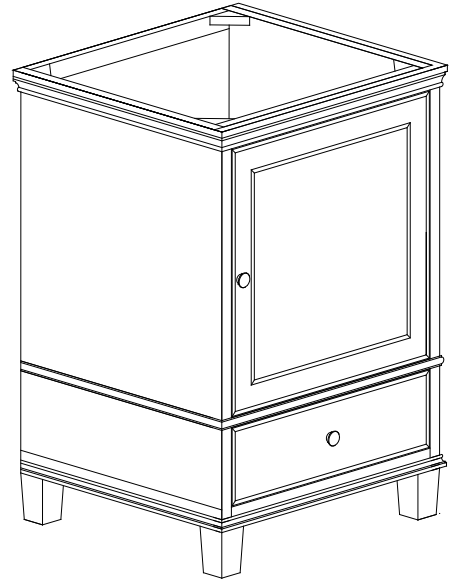

Avanity

WINDSOR -V24-WA

Features

- Solid poplar frame and birch veneer MDF
- 1 soft-close door
- 1 soft-close drawer
- Adjustable height levelers
- Under counter application

Colors / Finishes

- Walnut

Nominal Dimension

- 24W x 21.5D x 34H (inches)

Components

Mirror	WINDSOR -M24-WA	
Vanity Top	WINDSOR-SUT25GB	
Sink	CUM18WT	CUM18LN

Product Diagrams

Front

Back

Side

Top