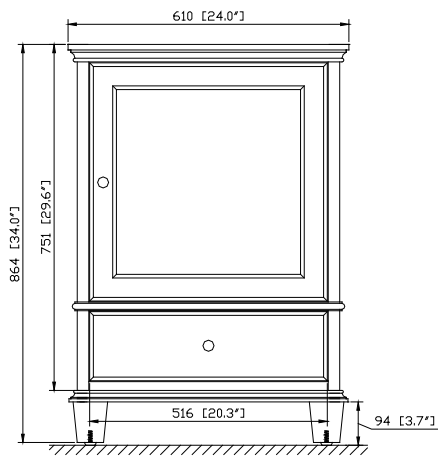

Avanity

WINDSOR -V24-WA

Features

- Solid poplar frame and birch veneer MDF
- 1 soft-close door
- 1 soft-close drawer
- Adjustable height levelers
- Under counter application

Colors / Finishes

- Walnut

Nominal Dimension

- 24W x 21.5D x 34H (inches)

Components

Mirror	WINDSOR -M24-WA	
Vanity Top	WINDSOR-SUT25GB	
Sink	CUM18WT	CUM18LN

Product Diagrams

Front

Back

Side

Top