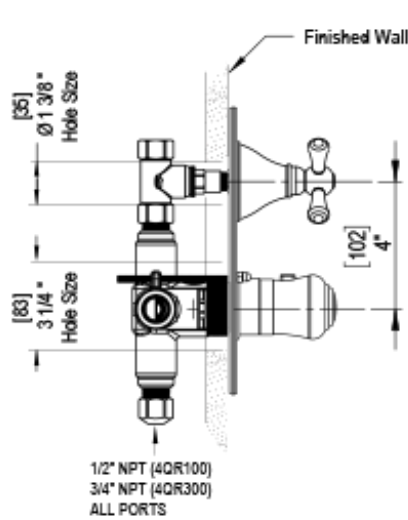

41RMLCHCH Specifications

TEMPERATURE CONTROL VALVE WITH STOPS & VOLUME CONTROL TRIM ONLY

VOLUME CONTROL VALVE TRIM ONLY

ADJUSTABLE SLIDE BAR WITH HAND HELD SHOWER ASSEMBLY

INTEGRAL SUPPLY WITH 1/2" NPT X 1/2" NPSM X 3" NIPPLE

8" SHOWER HEAD WITH WALL MOUNT 12" SHOWER ARM & FLANGE