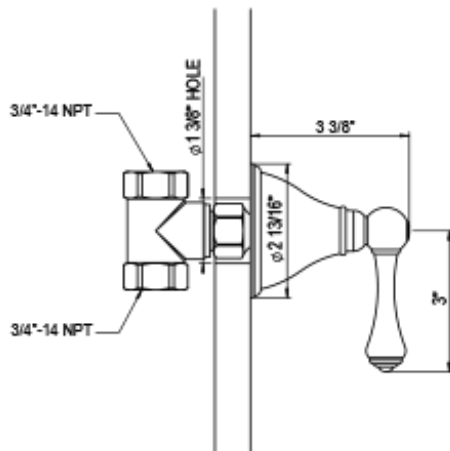

41RMLCHCH Specifications

TEMPERATURE CONTROL VALVE WITH STOPS & VOLUME CONTROL TRIM ONLY

VOLUME CONTROL VALVE TRIM ONLY

ADJUSTABLE SLIDE BAR WITH HAND HELD SHOWER ASSEMBLY

INTEGRAL SUPPLY WITH 1/2" NPT X 1/2" NPSM X 3" NIPPLE

8" SHOWER HEAD WITH WALL MOUNT 12" SHOWER ARM & FLANGE