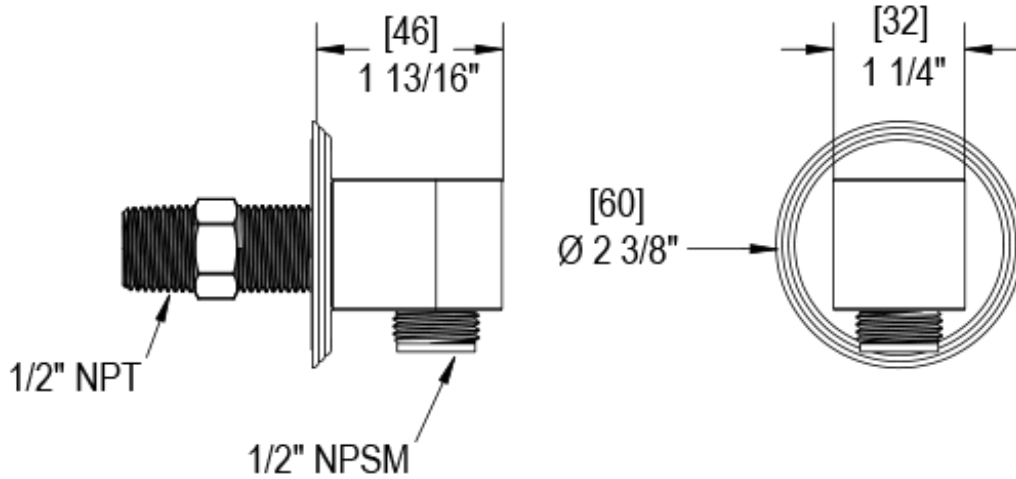

41RMLCHCH Specifications

TEMPERATURE CONTROL VALVE WITH STOPS & VOLUME CONTROL TRIM ONLY

VOLUME CONTROL VALVE TRIM ONLY

ADJUSTABLE SLIDE BAR WITH HAND HELD SHOWER ASSEMBLY

INTEGRAL SUPPLY WITH 1/2" NPT X 1/2" NPSM X 3" NIPPLE

8" SHOWER HEAD WITH WALL MOUNT 12" SHOWER ARM & FLANGE