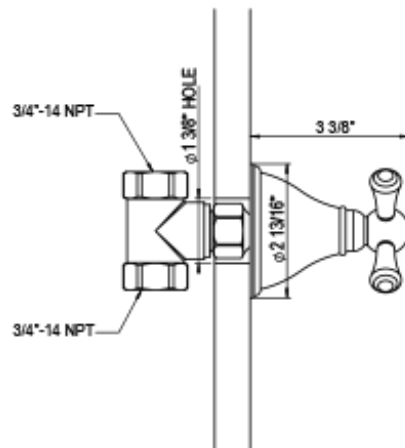

41RMLCHCH Specifications

TEMPERATURE CONTROL VALVE WITH STOPS & VOLUME CONTROL TRIM ONLY

VOLUME CONTROL VALVE TRIM ONLY

ADJUSTABLE SLIDE BAR WITH HAND HELD SHOWER ASSEMBLY

INTEGRAL SUPPLY WITH 1/2" NPT X 1/2" NPSM X 3" NIPPLE

8" SHOWER HEAD WITH WALL MOUNT 12" SHOWER ARM & FLANGE