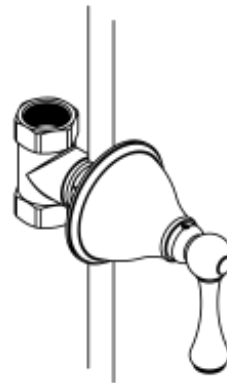

41RMLCHCH Specifications

TEMPERATURE CONTROL VALVE WITH STOPS & VOLUME CONTROL TRIM ONLY

VOLUME CONTROL VALVE TRIM ONLY

ADJUSTABLE SLIDE BAR WITH HAND HELD SHOWER ASSEMBLY

INTEGRAL SUPPLY WITH 1/2" NPT X 1/2" NPSM X 3" NIPPLE

8" SHOWER HEAD WITH WALL MOUNT 12" SHOWER ARM & FLANGE