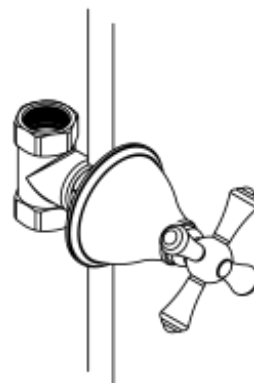

41RMLCHCH Specifications

TEMPERATURE CONTROL VALVE WITH STOPS & VOLUME CONTROL TRIM ONLY

VOLUME CONTROL VALVE TRIM ONLY

ADJUSTABLE SLIDE BAR WITH HAND HELD SHOWER ASSEMBLY

INTEGRAL SUPPLY WITH 1/2" NPT X 1/2" NPSM X 3" NIPPLE

8" SHOWER HEAD WITH WALL MOUNT 12" SHOWER ARM & FLANGE