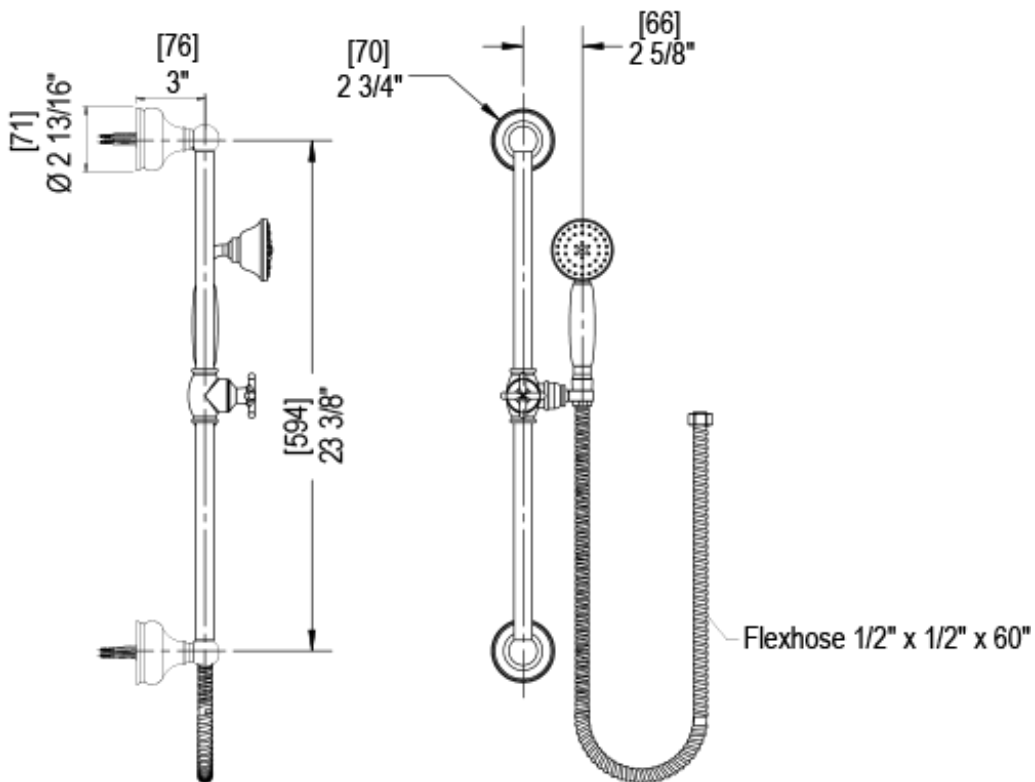

41RMLCHCH Specifications

TEMPERATURE CONTROL VALVE WITH STOPS & VOLUME CONTROL TRIM ONLY

VOLUME CONTROL VALVE TRIM ONLY

ADJUSTABLE SLIDE BAR WITH HAND HELD SHOWER ASSEMBLY

INTEGRAL SUPPLY WITH 1/2" NPT X 1/2" NPSM X 3" NIPPLE

8" SHOWER HEAD WITH WALL MOUNT 12" SHOWER ARM & FLANGE