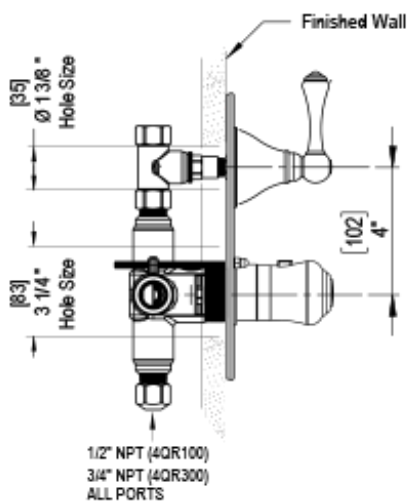

41RMLCHCH Specifications

TEMPERATURE CONTROL VALVE WITH STOPS & VOLUME CONTROL TRIM ONLY

VOLUME CONTROL VALVE TRIM ONLY

ADJUSTABLE SLIDE BAR WITH HAND HELD SHOWER ASSEMBLY

INTEGRAL SUPPLY WITH 1/2" NPT X 1/2" NPSM X 3" NIPPLE

8" SHOWER HEAD WITH WALL MOUNT 12" SHOWER ARM & FLANGE