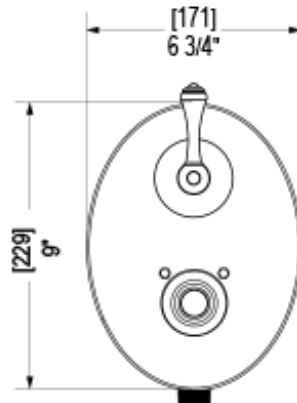

41RMLCHCH Specifications

TEMPERATURE CONTROL VALVE WITH STOPS & VOLUME CONTROL TRIM ONLY

VOLUME CONTROL VALVE TRIM ONLY

ADJUSTABLE SLIDE BAR WITH HAND HELD SHOWER ASSEMBLY

INTEGRAL SUPPLY WITH 1/2" NPT X 1/2" NPSM X 3" NIPPLE

8" SHOWER HEAD WITH WALL MOUNT 12" SHOWER ARM & FLANGE