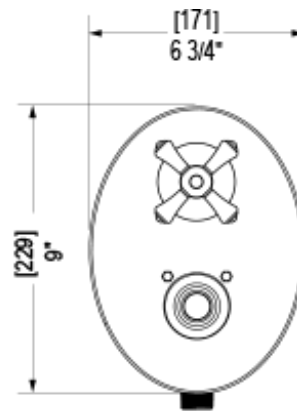

41RMLCHCH Specifications

TEMPERATURE CONTROL VALVE WITH STOPS & VOLUME CONTROL TRIM ONLY

VOLUME CONTROL VALVE TRIM ONLY

ADJUSTABLE SLIDE BAR WITH HAND HELD SHOWER ASSEMBLY

INTEGRAL SUPPLY WITH 1/2" NPT X 1/2" NPSM X 3" NIPPLE

8" SHOWER HEAD WITH WALL MOUNT 12" SHOWER ARM & FLANGE