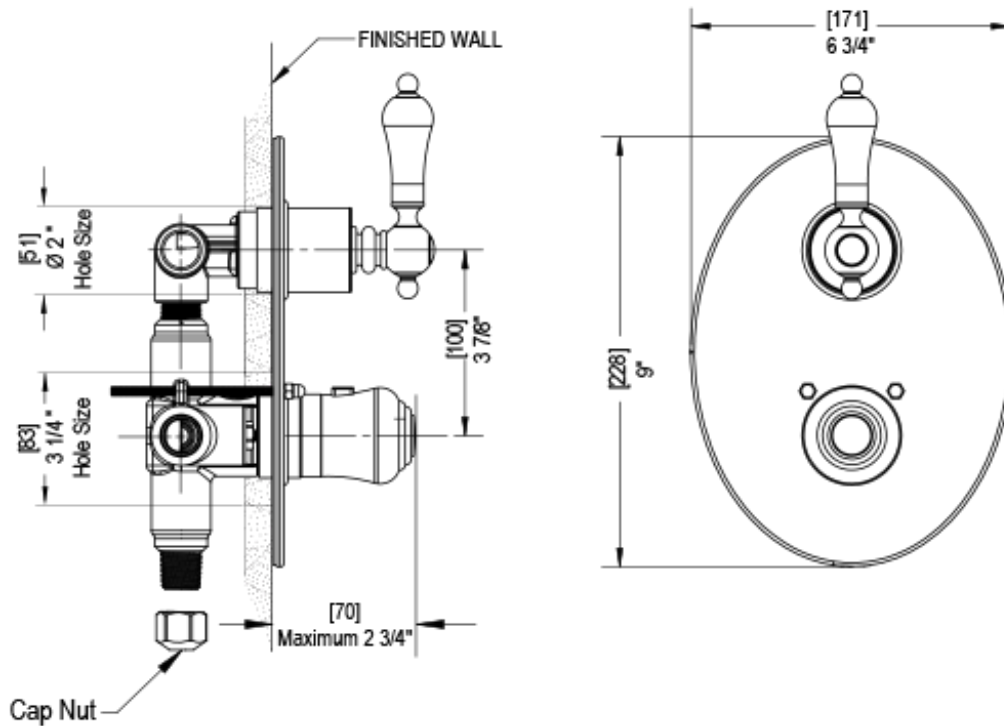

28RMLCHCH

Specifications

TEMPERATURE CONTROL VALVE WITH STOPS & TWO WAY DIVERTER WITH SHUT-OFF TRIM ONLY

VOLUME CONTROL VALVE TRIM ONLY

ADJUSTABLE SLIDE BAR WITH HAND HELD SHOWER ASSEMBLY

WALL MOUNT BIDET & FOOT RINSE WITH DUAL FUNCTION SPRAY

INTEGRAL SUPPLY WITH 1/2" NPT X 1/2" NPSM X 3" NIPPLE

8" SHOWER HEAD WITH CEILING MOUNT 8" SHOWER ARM & FLANGE