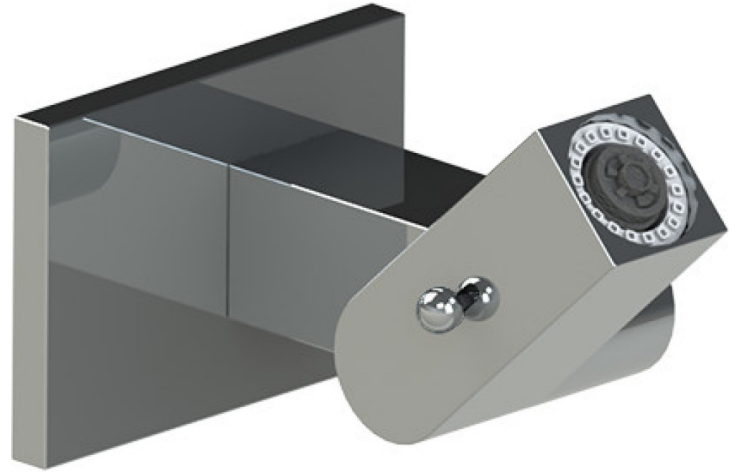

28RMLCHCH

Specifications

TEMPERATURE CONTROL VALVE WITH STOPS & TWO WAY DIVERTER WITH SHUT-OFF TRIM ONLY

VOLUME CONTROL VALVE TRIM ONLY

ADJUSTABLE SLIDE BAR WITH HAND HELD SHOWER ASSEMBLY

WALL MOUNT BIDET & FOOT RINSE WITH DUAL FUNCTION SPRAY

INTEGRAL SUPPLY WITH 1/2" NPT X 1/2" NPSM X 3" NIPPLE

8" SHOWER HEAD WITH CEILING MOUNT 8" SHOWER ARM & FLANGE