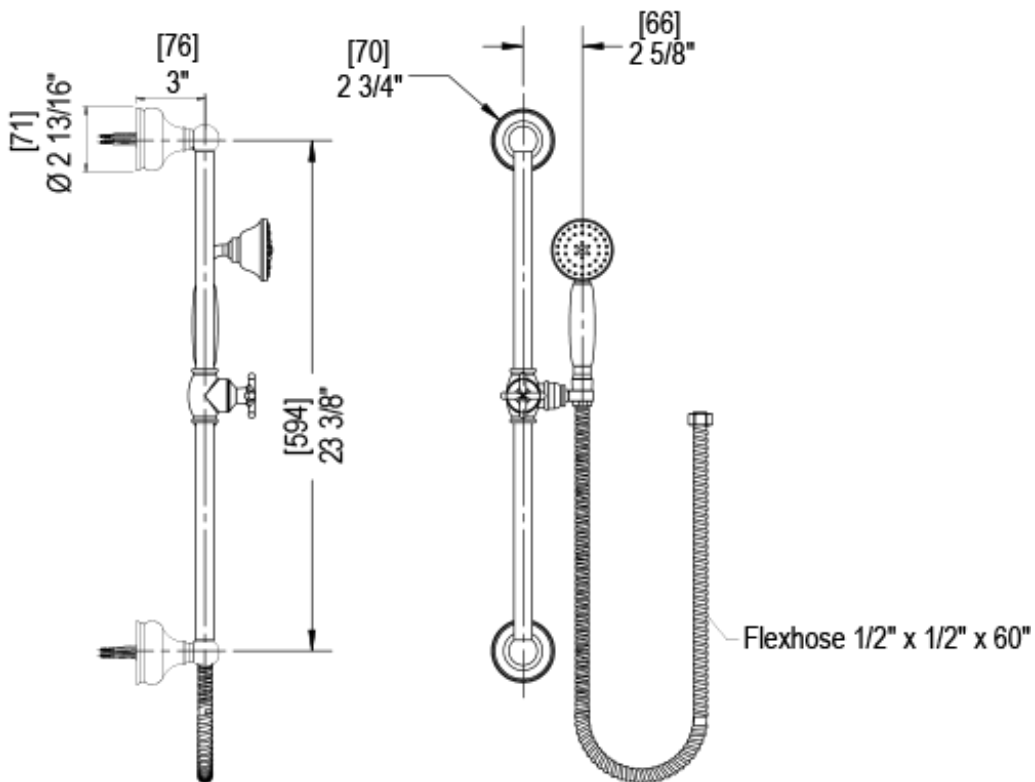

28RMLCHCH

Specifications

TEMPERATURE CONTROL VALVE WITH STOPS & TWO WAY DIVERTER WITH SHUT-OFF TRIM ONLY

VOLUME CONTROL VALVE TRIM ONLY

ADJUSTABLE SLIDE BAR WITH HAND HELD SHOWER ASSEMBLY

WALL MOUNT BIDET & FOOT RINSE WITH DUAL FUNCTION SPRAY

INTEGRAL SUPPLY WITH 1/2" NPT X 1/2" NPSM X 3" NIPPLE

8" SHOWER HEAD WITH CEILING MOUNT 8" SHOWER ARM & FLANGE