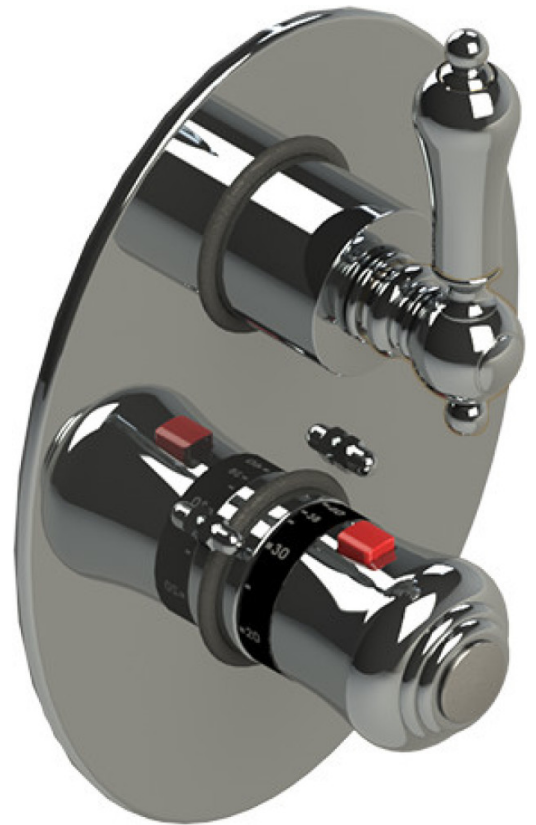

28RMLCHCH

Specifications

TEMPERATURE CONTROL VALVE WITH STOPS & TWO WAY DIVERTER WITH SHUT-OFF TRIM ONLY

VOLUME CONTROL VALVE TRIM ONLY

ADJUSTABLE SLIDE BAR WITH HAND HELD SHOWER ASSEMBLY

WALL MOUNT BIDET & FOOT RINSE WITH DUAL FUNCTION SPRAY

INTEGRAL SUPPLY WITH 1/2" NPT X 1/2" NPSM X 3" NIPPLE

8" SHOWER HEAD WITH CEILING MOUNT 8" SHOWER ARM & FLANGE