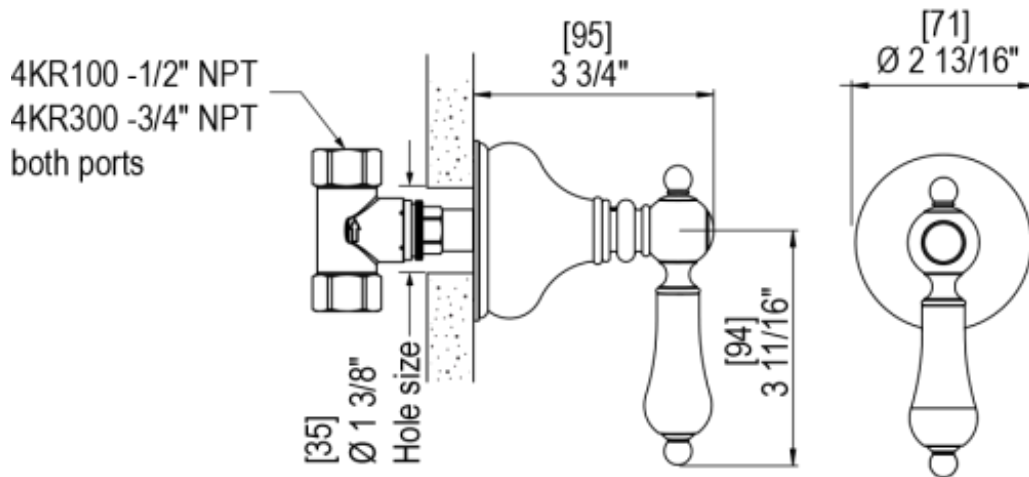

28RMLCHCH

Specifications

TEMPERATURE CONTROL VALVE WITH STOPS & TWO WAY DIVERTER WITH SHUT-OFF TRIM ONLY

VOLUME CONTROL VALVE TRIM ONLY

ADJUSTABLE SLIDE BAR WITH HAND HELD SHOWER ASSEMBLY

WALL MOUNT BIDET & FOOT RINSE WITH DUAL FUNCTION SPRAY

INTEGRAL SUPPLY WITH 1/2" NPT X 1/2" NPSM X 3" NIPPLE

8" SHOWER HEAD WITH CEILING MOUNT 8" SHOWER ARM & FLANGE