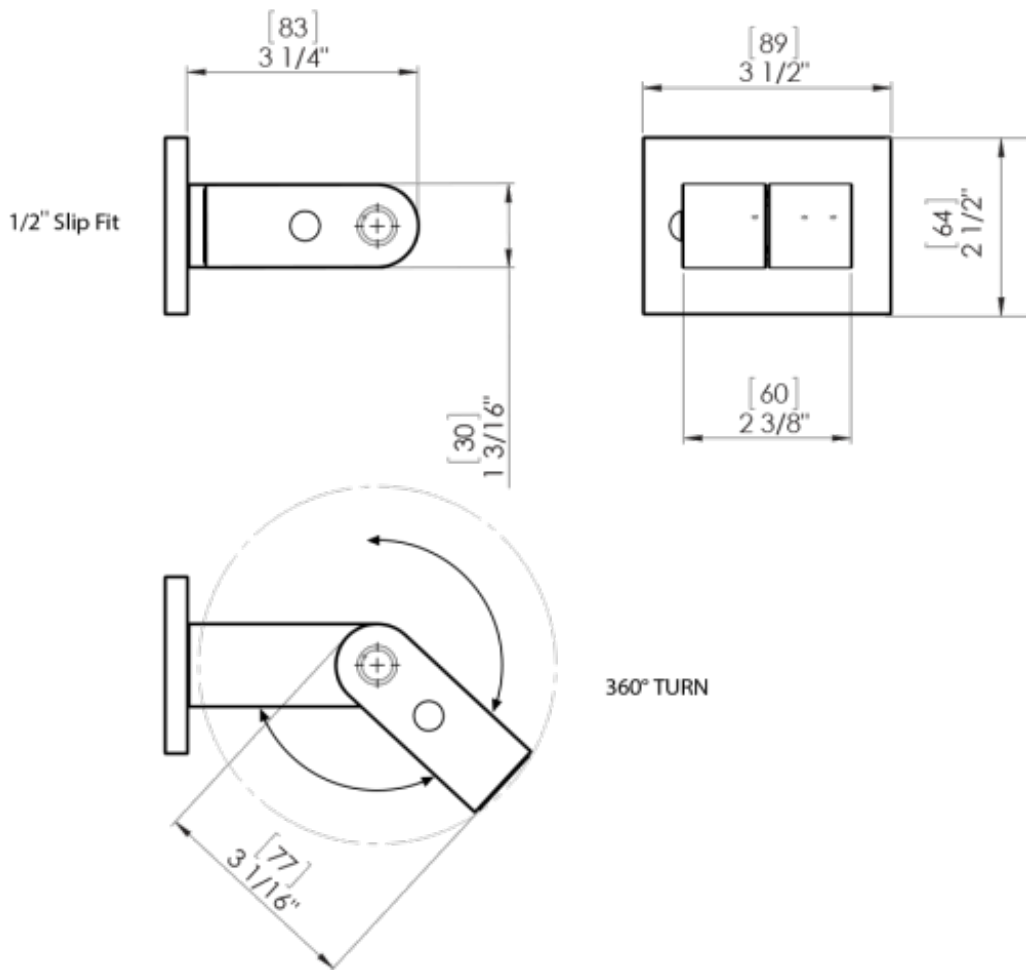

28RMLCHCH

Specifications

TEMPERATURE CONTROL VALVE WITH STOPS & TWO WAY DIVERTER WITH SHUT-OFF TRIM ONLY

VOLUME CONTROL VALVE TRIM ONLY

ADJUSTABLE SLIDE BAR WITH HAND HELD SHOWER ASSEMBLY

WALL MOUNT BIDET & FOOT RINSE WITH DUAL FUNCTION SPRAY

INTEGRAL SUPPLY WITH 1/2" NPT X 1/2" NPSM X 3" NIPPLE

8" SHOWER HEAD WITH CEILING MOUNT 8" SHOWER ARM & FLANGE