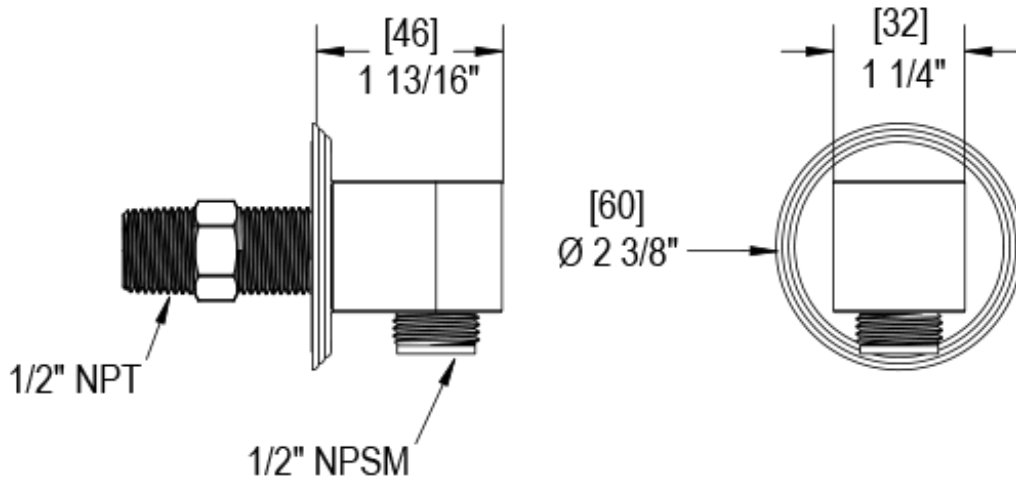

28RMLCHCH

Specifications

TEMPERATURE CONTROL VALVE WITH STOPS & TWO WAY DIVERTER WITH SHUT-OFF TRIM ONLY

VOLUME CONTROL VALVE TRIM ONLY

ADJUSTABLE SLIDE BAR WITH HAND HELD SHOWER ASSEMBLY

WALL MOUNT BIDET & FOOT RINSE WITH DUAL FUNCTION SPRAY

INTEGRAL SUPPLY WITH 1/2" NPT X 1/2" NPSM X 3" NIPPLE

8" SHOWER HEAD WITH CEILING MOUNT 8" SHOWER ARM & FLANGE