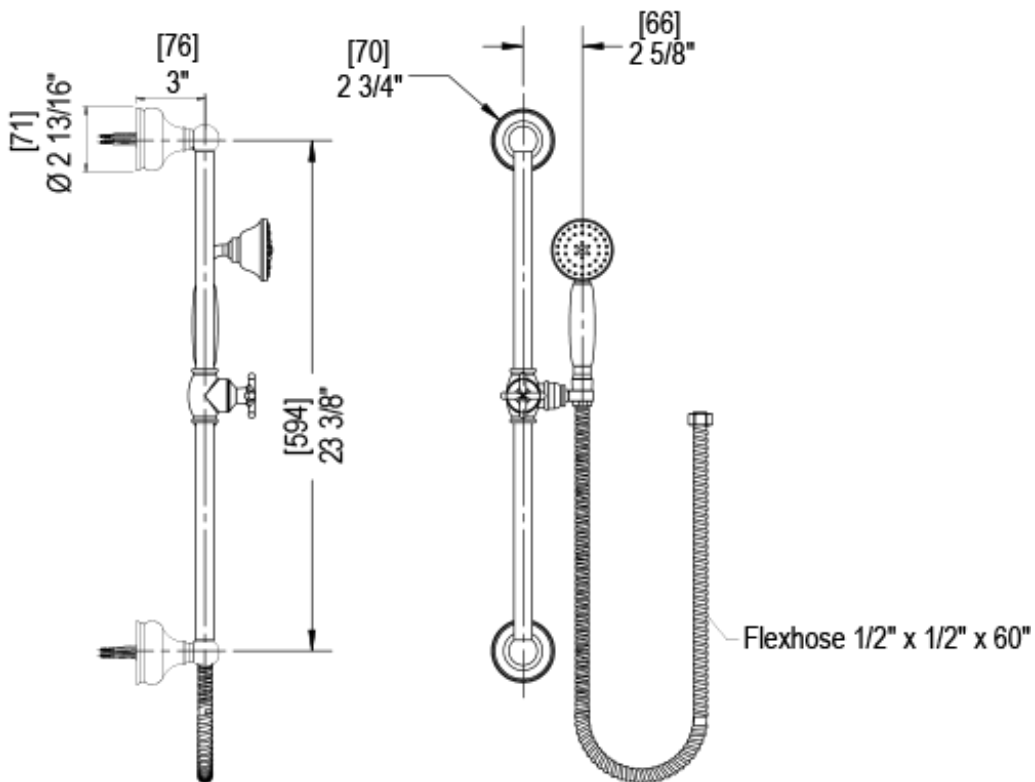

## Specifications

TEMPERATURE CONTROL VALVE WITH STOPS & TWO WAY DIVERTER WITH SHUT-OFF TRIM ONLY

VOLUME CONTROL VALVE TRIM ONLY

ADJUSTABLE SLIDE BAR WITH HAND HELD SHOWER ASSEMBLY

WALL MOUNT BIDET & FOOT RINSE WITH DUAL FUNCTION SPRAY

INTEGRAL SUPPLY WITH 1/2" NPT X 1/2" NPSM X 3" NIPPLE

3 FUNCTION SHOWER HEAD WITH 8" SHOWER ARM & FLANGE