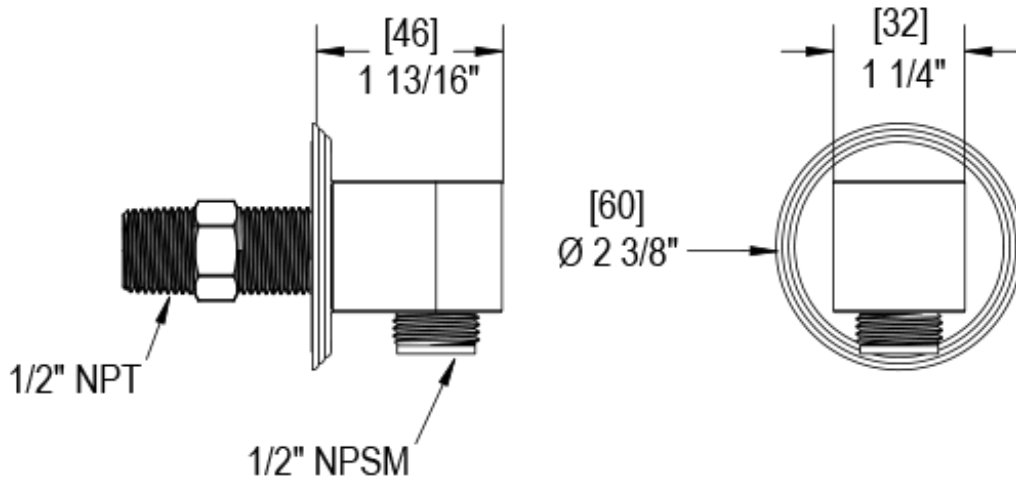

## Specifications

TEMPERATURE CONTROL VALVE WITH STOPS & TWO WAY DIVERTER WITH SHUT-OFF TRIM ONLY

VOLUME CONTROL VALVE TRIM ONLY

ADJUSTABLE SLIDE BAR WITH HAND HELD SHOWER ASSEMBLY

WALL MOUNT BIDET & FOOT RINSE WITH DUAL FUNCTION SPRAY

INTEGRAL SUPPLY WITH 1/2" NPT X 1/2" NPSM X 3" NIPPLE

3 FUNCTION SHOWER HEAD WITH 8" SHOWER ARM & FLANGE