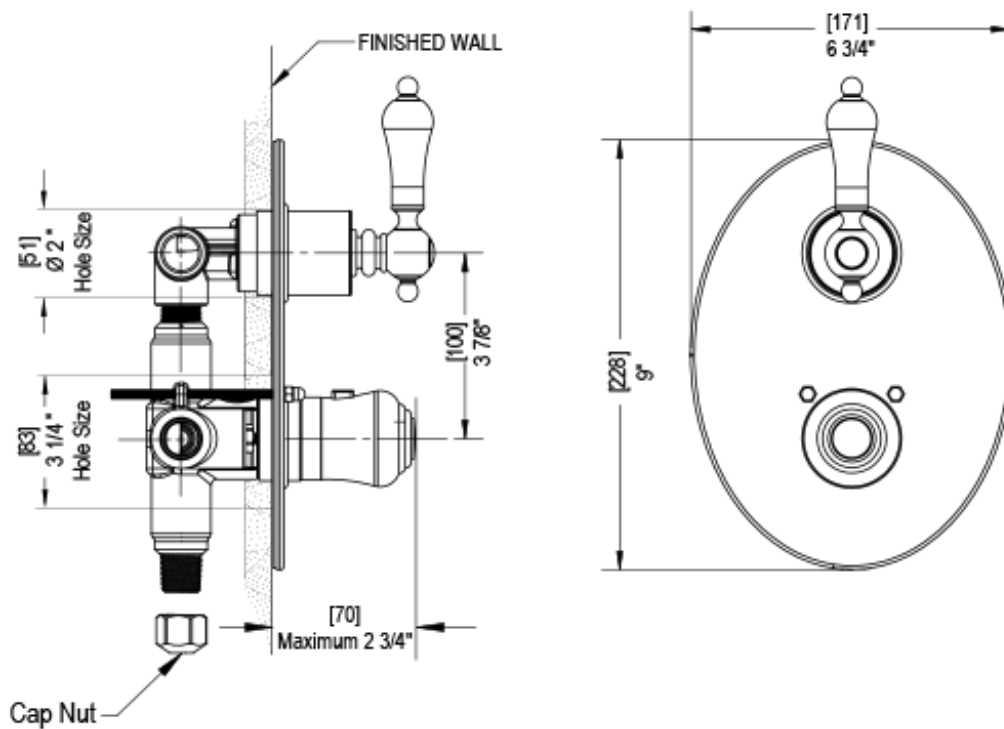

## Specifications

TEMPERATURE CONTROL VALVE WITH STOPS & TWO WAY DIVERTER WITH SHUT-OFF TRIM ONLY

VOLUME CONTROL VALVE TRIM ONLY

ADJUSTABLE SLIDE BAR WITH HAND HELD SHOWER ASSEMBLY

WALL MOUNT BIDET & FOOT RINSE WITH DUAL FUNCTION SPRAY

INTEGRAL SUPPLY WITH 1/2" NPT X 1/2" NPSM X 3" NIPPLE

3 FUNCTION SHOWER HEAD WITH 8" SHOWER ARM & FLANGE