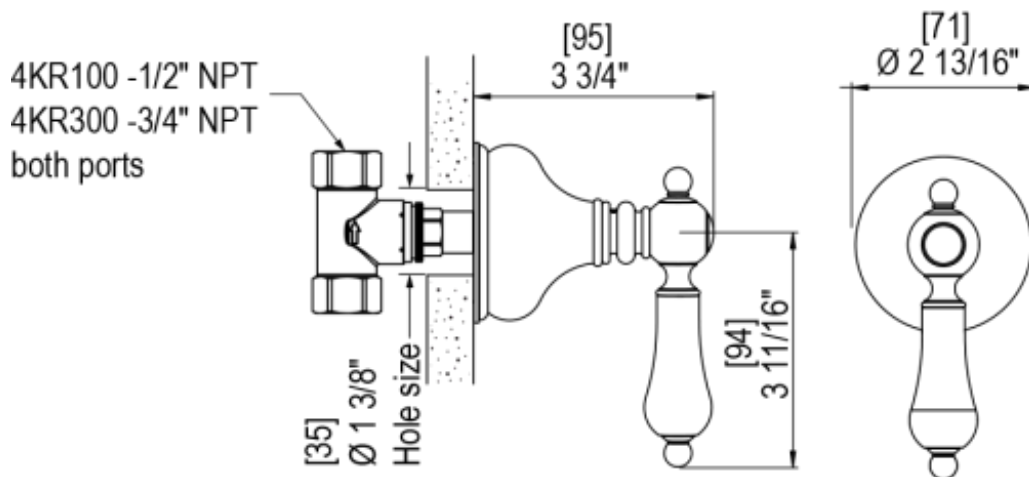

## Specifications

TEMPERATURE CONTROL VALVE WITH STOPS & TWO WAY DIVERTER WITH SHUT-OFF TRIM ONLY

VOLUME CONTROL VALVE TRIM ONLY

ADJUSTABLE SLIDE BAR WITH HAND HELD SHOWER ASSEMBLY

WALL MOUNT BIDET & FOOT RINSE WITH DUAL FUNCTION SPRAY

INTEGRAL SUPPLY WITH 1/2" NPT X 1/2" NPSM X 3" NIPPLE

3 FUNCTION SHOWER HEAD WITH 8" SHOWER ARM & FLANGE