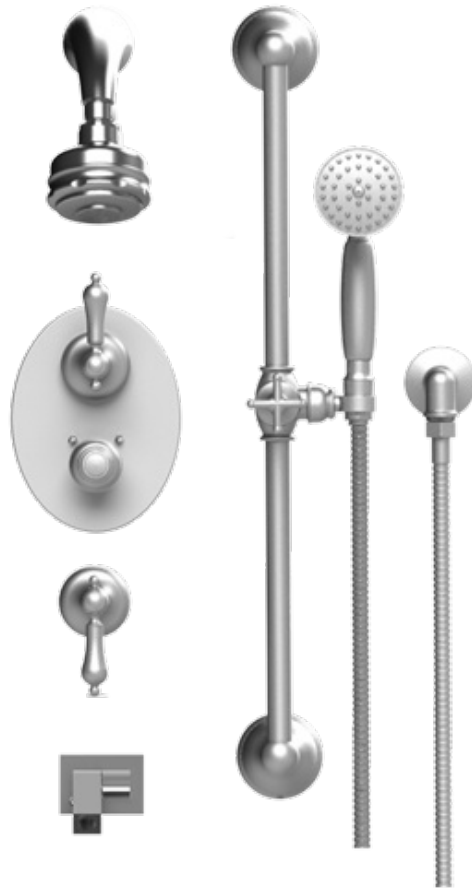

# 26RMLCHCH

## Specifications

TEMPERATURE CONTROL VALVE WITH STOPS & TWO WAY DIVERTER WITH SHUT-OFF TRIM ONLY

VOLUME CONTROL VALVE TRIM ONLY

ADJUSTABLE SLIDE BAR WITH HAND HELD SHOWER ASSEMBLY

WALL MOUNT BIDET & FOOT RINSE WITH DUAL FUNCTION SPRAY

INTEGRAL SUPPLY WITH 1/2" NPT X 1/2" NPSM X 3" NIPPLE

3 FUNCTION SHOWER HEAD WITH 8" SHOWER ARM & FLANGE