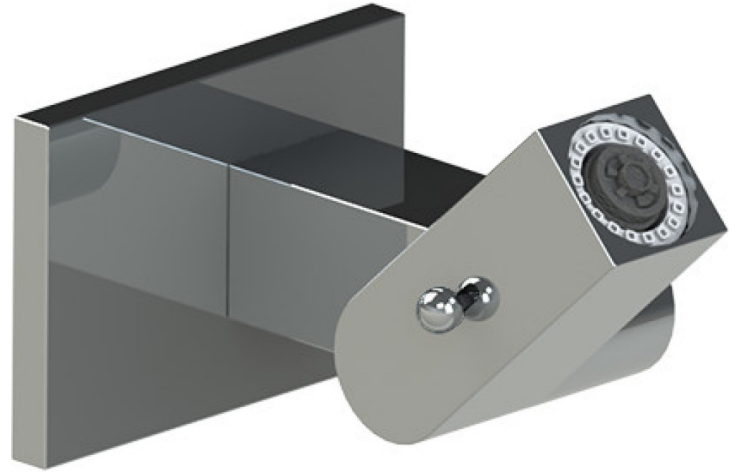

## Specifications

TEMPERATURE CONTROL VALVE WITH STOPS & TWO WAY DIVERTER WITH SHUT-OFF TRIM ONLY

VOLUME CONTROL VALVE TRIM ONLY

ADJUSTABLE SLIDE BAR WITH HAND HELD SHOWER ASSEMBLY

WALL MOUNT BIDET & FOOT RINSE WITH DUAL FUNCTION SPRAY

INTEGRAL SUPPLY WITH 1/2" NPT X 1/2" NPSM X 3" NIPPLE

3 FUNCTION SHOWER HEAD WITH 8" SHOWER ARM & FLANGE