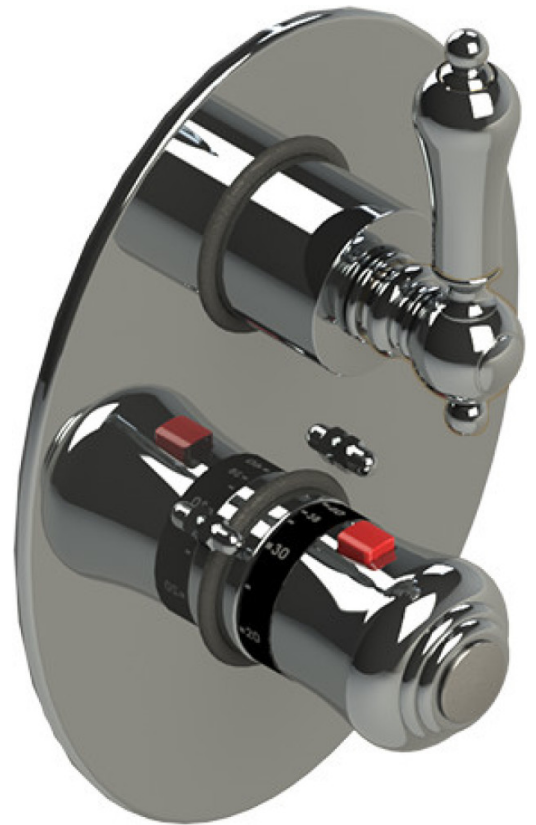

# 26RMLCHCH

## Specifications

TEMPERATURE CONTROL VALVE WITH STOPS & TWO WAY DIVERTER WITH SHUT-OFF TRIM ONLY

VOLUME CONTROL VALVE TRIM ONLY

ADJUSTABLE SLIDE BAR WITH HAND HELD SHOWER ASSEMBLY

WALL MOUNT BIDET & FOOT RINSE WITH DUAL FUNCTION SPRAY

INTEGRAL SUPPLY WITH 1/2" NPT X 1/2" NPSM X 3" NIPPLE

3 FUNCTION SHOWER HEAD WITH 8" SHOWER ARM & FLANGE