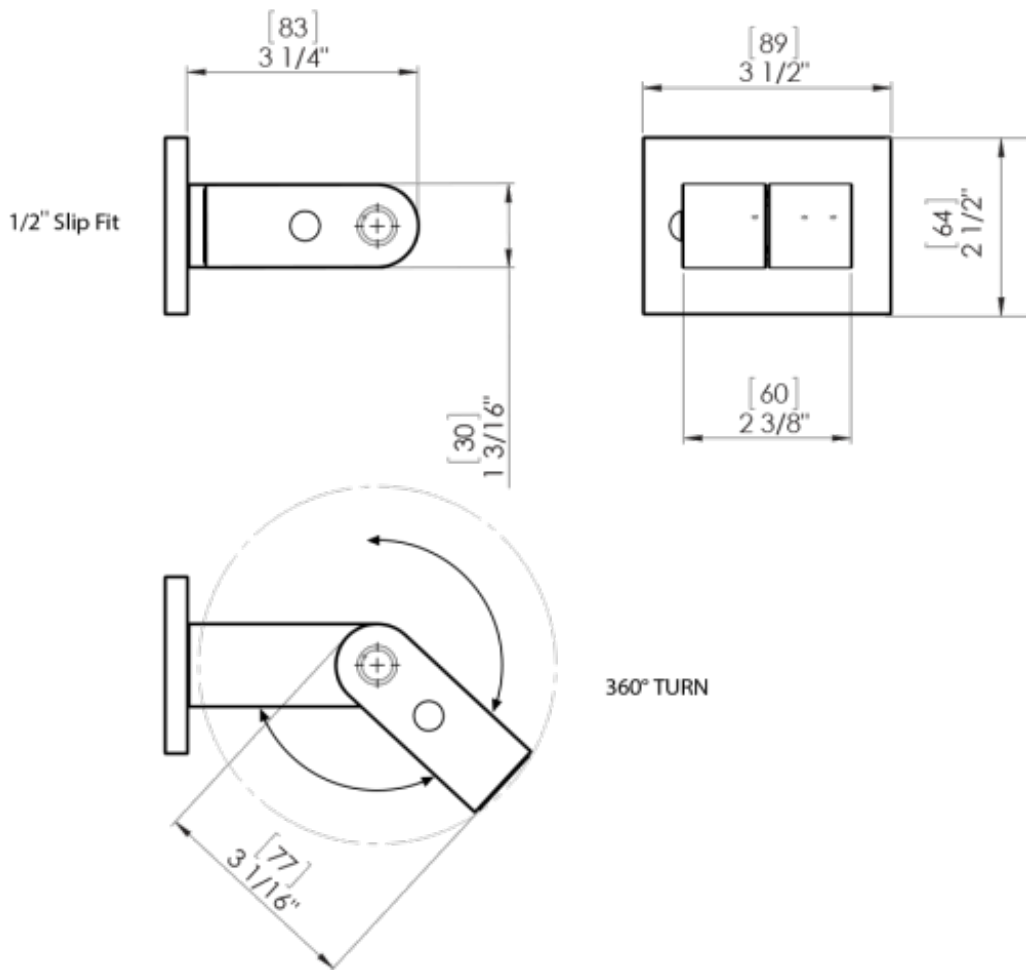

## Specifications

TEMPERATURE CONTROL VALVE WITH STOPS & TWO WAY DIVERTER WITH SHUT-OFF TRIM ONLY

VOLUME CONTROL VALVE TRIM ONLY

ADJUSTABLE SLIDE BAR WITH HAND HELD SHOWER ASSEMBLY

WALL MOUNT BIDET & FOOT RINSE WITH DUAL FUNCTION SPRAY

INTEGRAL SUPPLY WITH 1/2" NPT X 1/2" NPSM X 3" NIPPLE

3 FUNCTION SHOWER HEAD WITH 8" SHOWER ARM & FLANGE