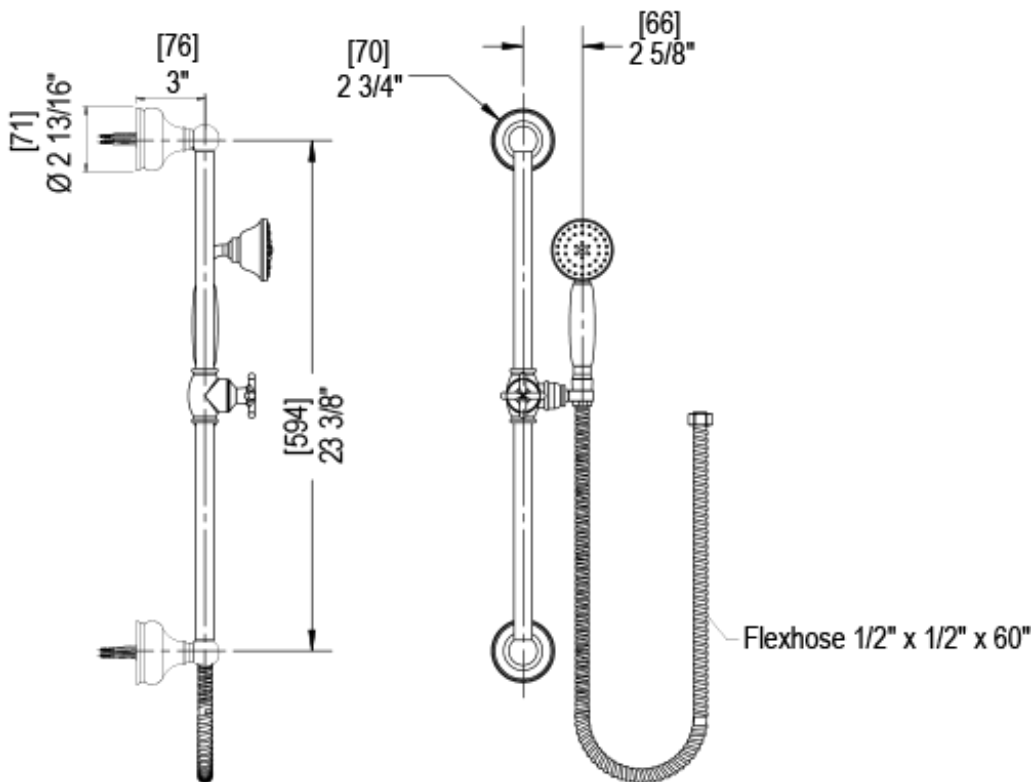

22RMLGDGD Specifications

TEMPERATURE CONTROL VALVE WITH STOPS & TWO WAY DIVERTER WITH SHUT-OFF TRIM ONLY

ADJUSTABLE SLIDE BAR WITH HAND HELD SHOWER ASSEMBLY

INTEGRAL SUPPLY WITH 1/2" NPT X 1/2" NPSM X 3" NIPPLE

8" SHOWER HEAD WITH CEILING MOUNT 8" SHOWER ARM & FLANGE