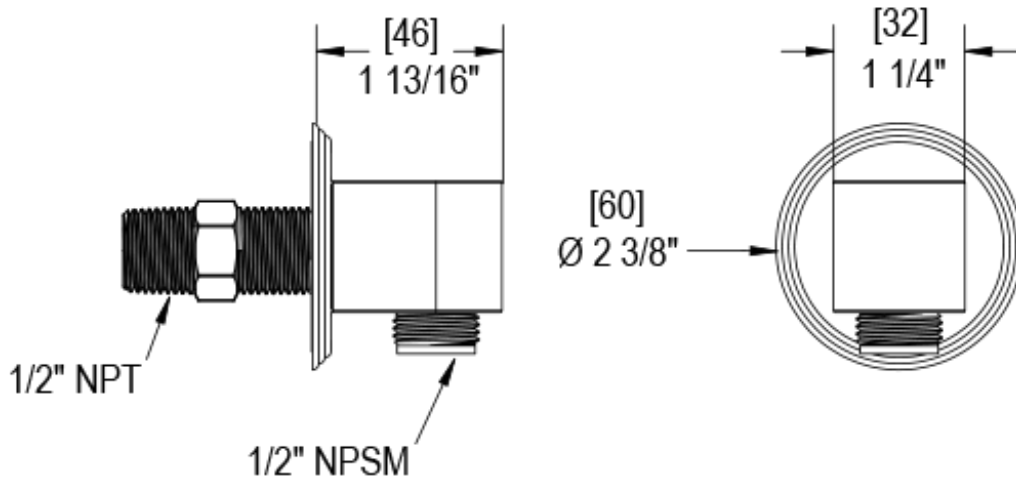

22RMLGDGD Specifications

TEMPERATURE CONTROL VALVE WITH STOPS & TWO WAY DIVERTER WITH SHUT-OFF TRIM ONLY

ADJUSTABLE SLIDE BAR WITH HAND HELD SHOWER ASSEMBLY

INTEGRAL SUPPLY WITH 1/2" NPT X 1/2" NPSM X 3" NIPPLE

8" SHOWER HEAD WITH CEILING MOUNT 8" SHOWER ARM & FLANGE