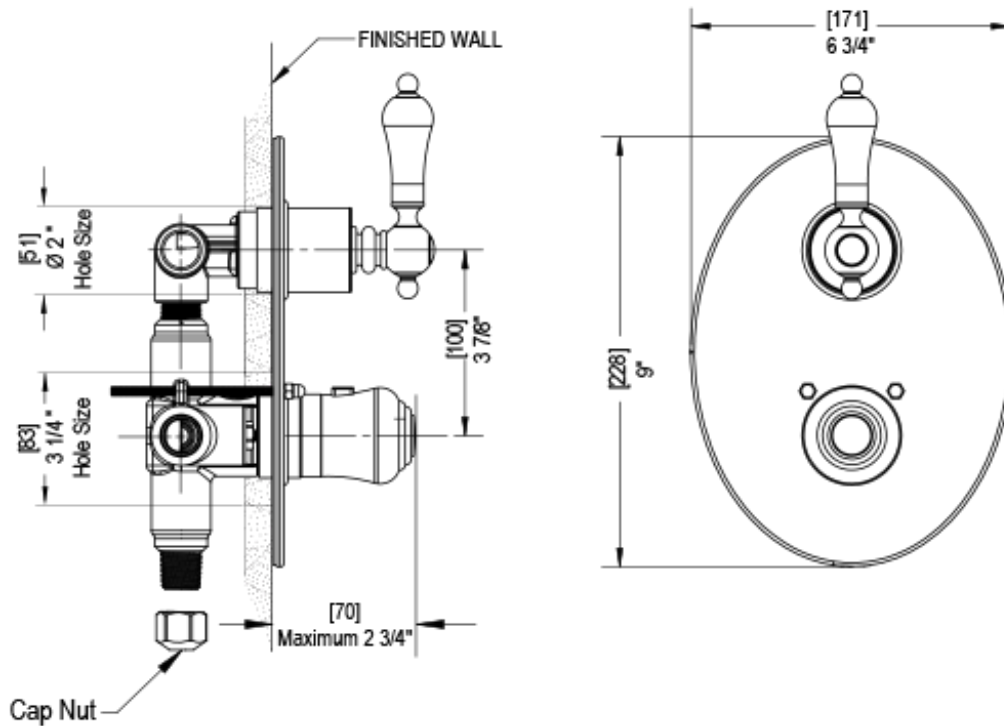

22RMLGDGD Specifications

TEMPERATURE CONTROL VALVE WITH STOPS & TWO WAY DIVERTER WITH SHUT-OFF TRIM ONLY

ADJUSTABLE SLIDE BAR WITH HAND HELD SHOWER ASSEMBLY

INTEGRAL SUPPLY WITH 1/2" NPT X 1/2" NPSM X 3" NIPPLE

8" SHOWER HEAD WITH CEILING MOUNT 8" SHOWER ARM & FLANGE