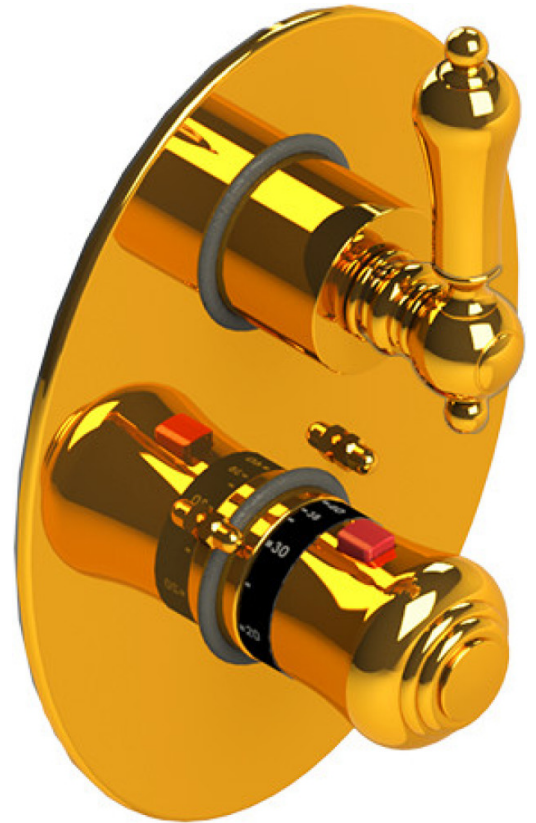

22RMLGDGD Specifications

TEMPERATURE CONTROL VALVE WITH STOPS & TWO WAY DIVERTER WITH SHUT-OFF TRIM ONLY

ADJUSTABLE SLIDE BAR WITH HAND HELD SHOWER ASSEMBLY

INTEGRAL SUPPLY WITH 1/2" NPT X 1/2" NPSM X 3" NIPPLE

8" SHOWER HEAD WITH CEILING MOUNT 8" SHOWER ARM & FLANGE