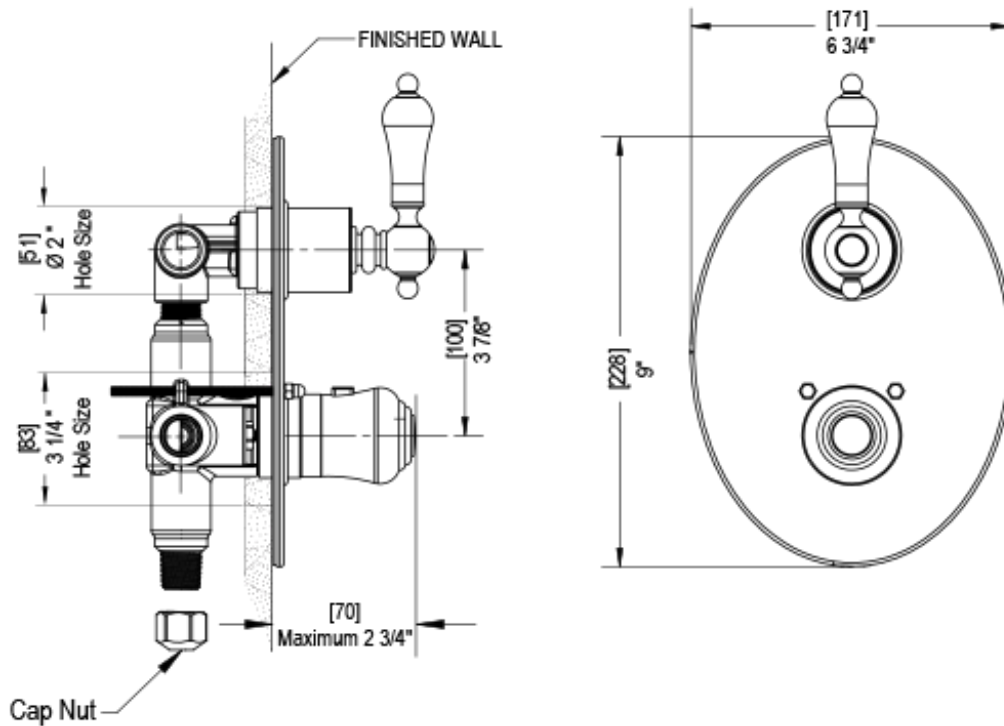

21RMLCHCH Specifications

TEMPERATURE CONTROL VALVE WITH STOPS & TWO WAY DIVERTER WITH SHUT-OFF TRIM ONLY

ADJUSTABLE SLIDE BAR WITH HAND HELD SHOWER ASSEMBLY

INTEGRAL SUPPLY WITH 1/2" NPT X 1/2" NPSM X 3" NIPPLE

8" SHOWER HEAD WITH WALL MOUNT 12" SHOWER ARM & FLANGE