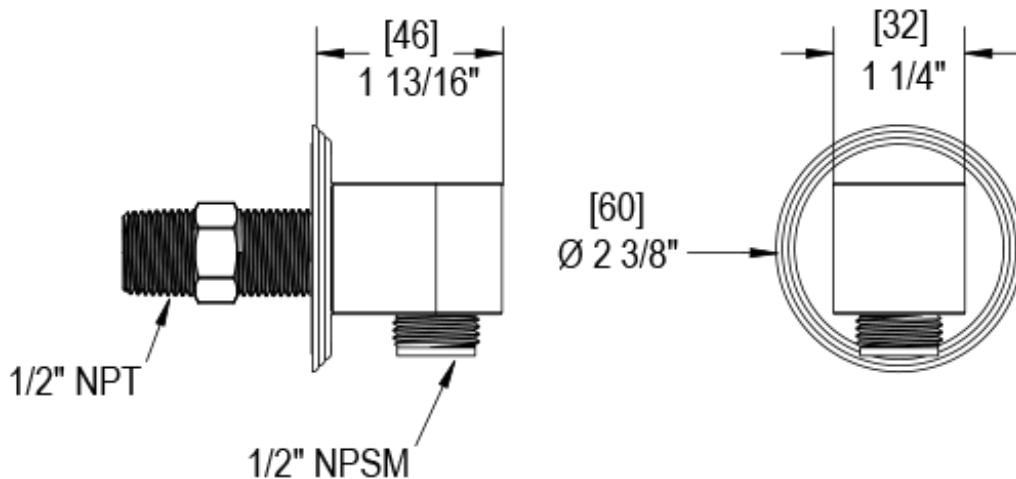

21RMLCHCH Specifications

TEMPERATURE CONTROL VALVE WITH STOPS & TWO WAY DIVERTER WITH SHUT-OFF TRIM ONLY

ADJUSTABLE SLIDE BAR WITH HAND HELD SHOWER ASSEMBLY

INTEGRAL SUPPLY WITH 1/2" NPT X 1/2" NPSM X 3" NIPPLE

8" SHOWER HEAD WITH WALL MOUNT 12" SHOWER ARM & FLANGE