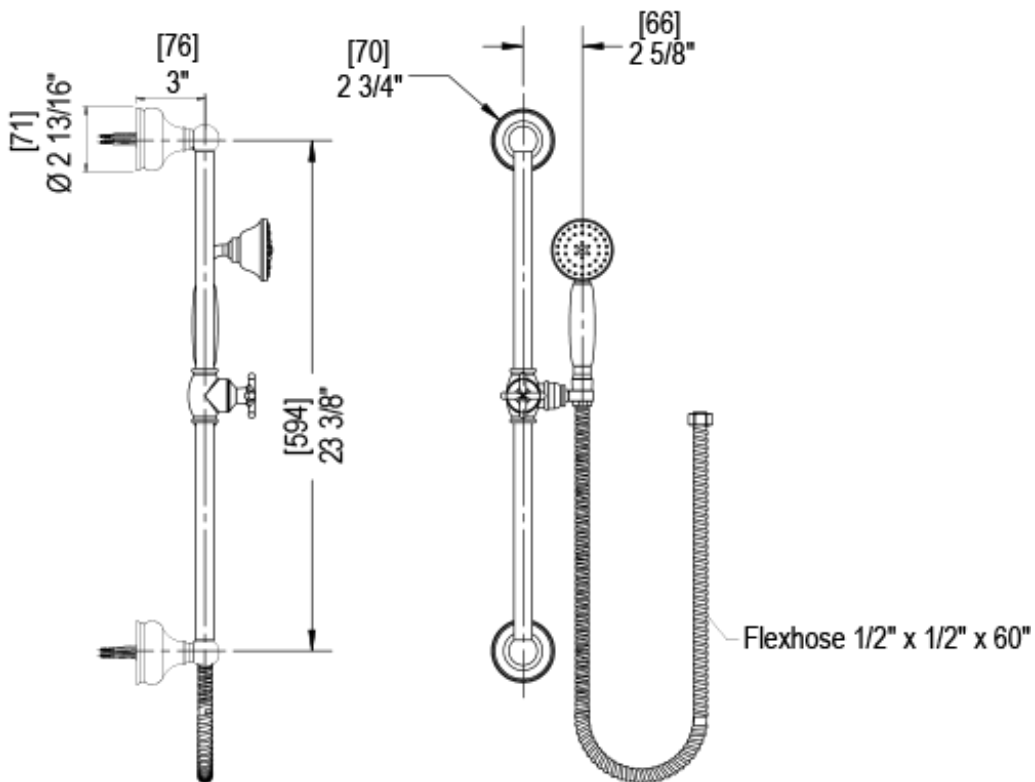

21RMLCHCH Specifications

TEMPERATURE CONTROL VALVE WITH STOPS & TWO WAY DIVERTER WITH SHUT-OFF TRIM ONLY

ADJUSTABLE SLIDE BAR WITH HAND HELD SHOWER ASSEMBLY

INTEGRAL SUPPLY WITH 1/2" NPT X 1/2" NPSM X 3" NIPPLE

8" SHOWER HEAD WITH WALL MOUNT 12" SHOWER ARM & FLANGE