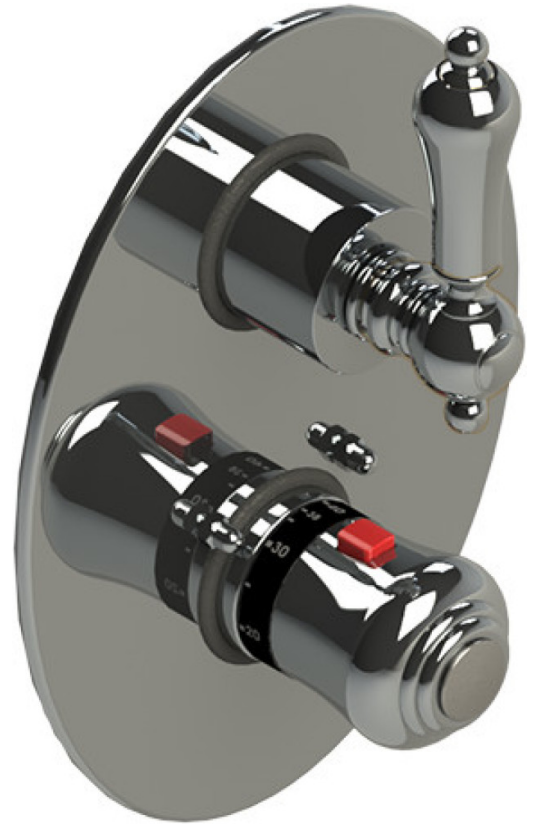

21RMLCHCH Specifications

TEMPERATURE CONTROL VALVE WITH STOPS & TWO WAY DIVERTER WITH SHUT-OFF TRIM ONLY

ADJUSTABLE SLIDE BAR WITH HAND HELD SHOWER ASSEMBLY

INTEGRAL SUPPLY WITH 1/2" NPT X 1/2" NPSM X 3" NIPPLE

8" SHOWER HEAD WITH WALL MOUNT 12" SHOWER ARM & FLANGE