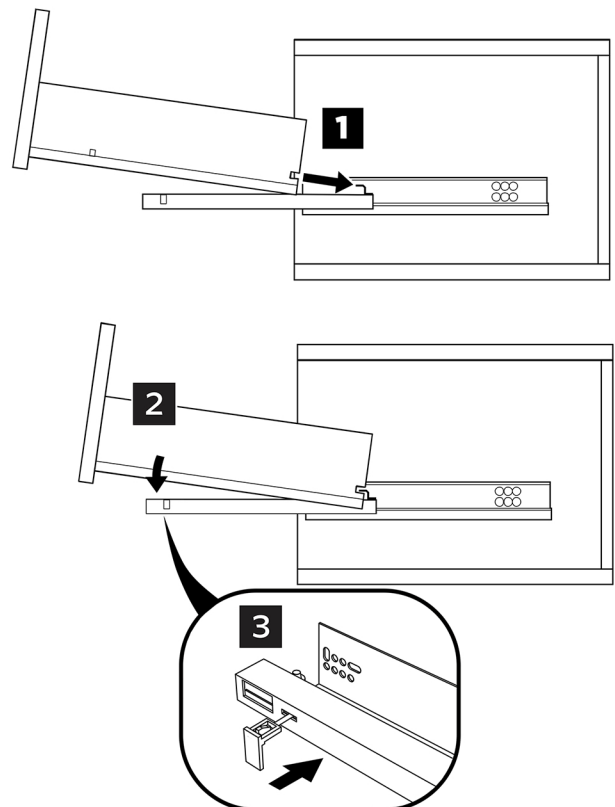

FCB4124 ELLIOT INSTALLATION GUIDE

CABINET INSTALLATION

- 6** Flip the counter top upside down and attach sink to it using provided brackets & screws.
Apply silicone sealant bead between sink top and bottom side of vanity top.

- 7** Put a bead of silicone on the top of the cabinet (G) then place a sink (H) on the top of it.
Apply silicone bead between vanity and vanity top.

DRAWER REMOVAL & INSTALLATION

DRAWER REMOVAL

DRAWER INSTALLATION