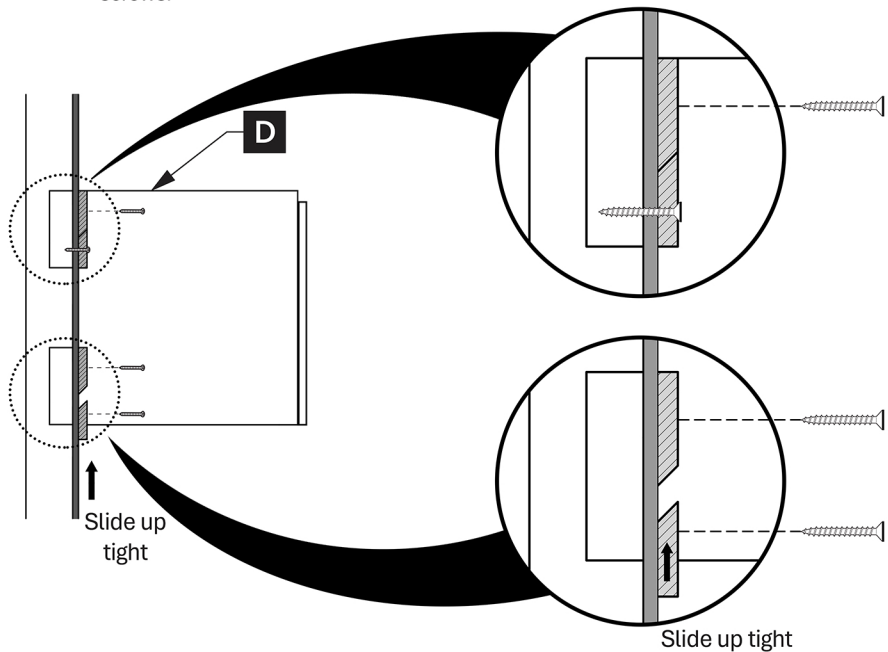

1. **5** Apply a bead of silicone on the back of the cabinet and hang cabinet (**D**) on the brackets. Add screws to lock into place. Slide up tight and add bottom support screws.