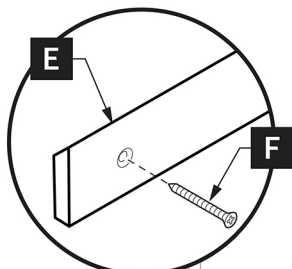

IMPORTANT: All brackets must be secured by screw to a stud or blocking boards. Consult an expert when adding backing boards and for proper screws/bolts to use when attaching to various constructions. Screws provided **do not** attach to a II construction types. Anchors are not required if brackets are installed in stud or blocking board.

1. **4** Attach the wall brackets (**E**) to the wall with the screws (**F**).