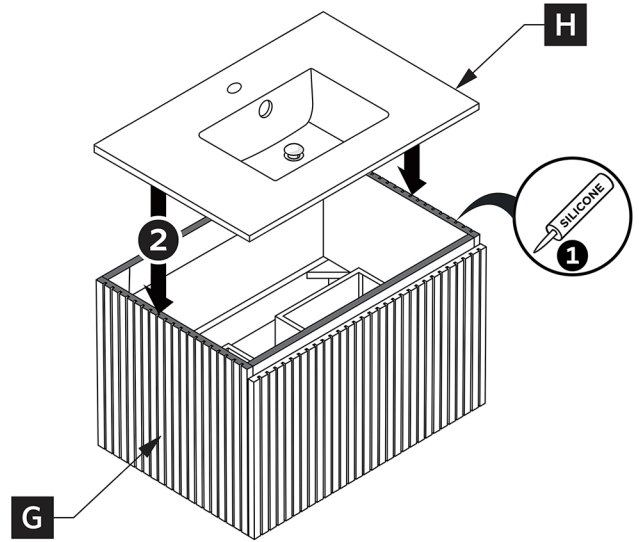

- 4** Attach the wall brackets (**E**) to the wall with the screws (**F**).

- 5** Apply a bead of silicone on the back of the cabinet and hang cabinet (**D**) on the brackets. Add screws to lock into place. Slide up tight and add bottom support screws.

FCB4124 ELLIOT INSTALLATION GUIDE

CABINET INSTALLATION

- 6** Flip the counter top upside down and attach sink to it using provided brackets & screws.
Apply silicone sealant bead between sink top and bottom side of vanity top.

- 7** Put a bead of silicone on the top of the cabinet (G) then place a sink (H) on the top of it.
Apply silicone bead between vanity and vanity top.

DRAWER REMOVAL & INSTALLATION

DRAWER REMOVAL

DRAWER INSTALLATION