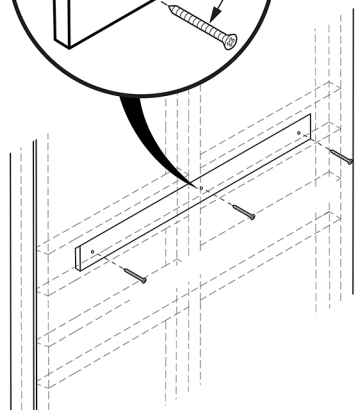

FCB4124 ELLIOT INSTALLATION GUIDE

CABINET INSTALLATION

1. **1** Place cabinet (**D**) in designated location and mark the height position on the wall.

1. **2** Verify that brackets will be secured to a stud or blocking board. Install blocking boards (2"x 6" recommended) between studs at marked location as required.

1. **3** Replace wall board over backing board opening.

IMPORTANT: All brackets must be secured by screw to a stud or blocking boards. Consult an expert when adding backing boards and for proper screws/bolts to use when attaching to various constructions. Screws provided **do not** attach to a II construction types. Anchors are not required if brackets are installed in stud or blocking board.

1. **4** Attach the wall brackets (**E**) to the wall with the screws (**F**).

1. **5** Apply a bead of silicone on the back of the cabinet and hang cabinet (**D**) on the brackets. Add screws to lock into place. Slide up tight and add bottom support screws.