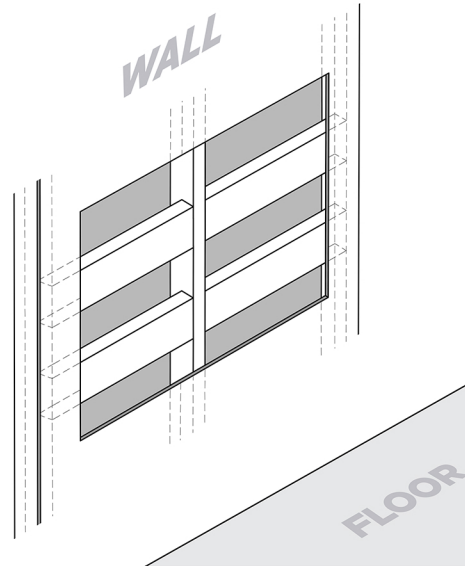

FCT2024
Top Front

FCB4124
Cabinet Front

FCB4124
Cabinet Back

>All dimensions & specifications are approximate and subject to change without notice.

FCB4124

ELLIOT

INSTALLATION GUIDE

PAGE 2

FCB4124 ELLIOT INSTALLATION GUIDE

CABINET INSTALLATION

- 1** Place cabinet (**D**) in designated location and mark the height position on the wall.

- 2** Verify that brackets will be secured to a stud or blocking board. Install blocking boards (2"x 6" recommended) between studs at marked location as required.

- 3** Replace wall board over backing board opening.

IMPORTANT: All brackets must be secured by screw to a stud or blocking boards. Consult an expert when adding backing boards and for proper screws/bolts to use when attaching to various constructions. Screws provided **do not** attach to a II construction types. Anchors are not required if brackets are installed in stud or blocking board.