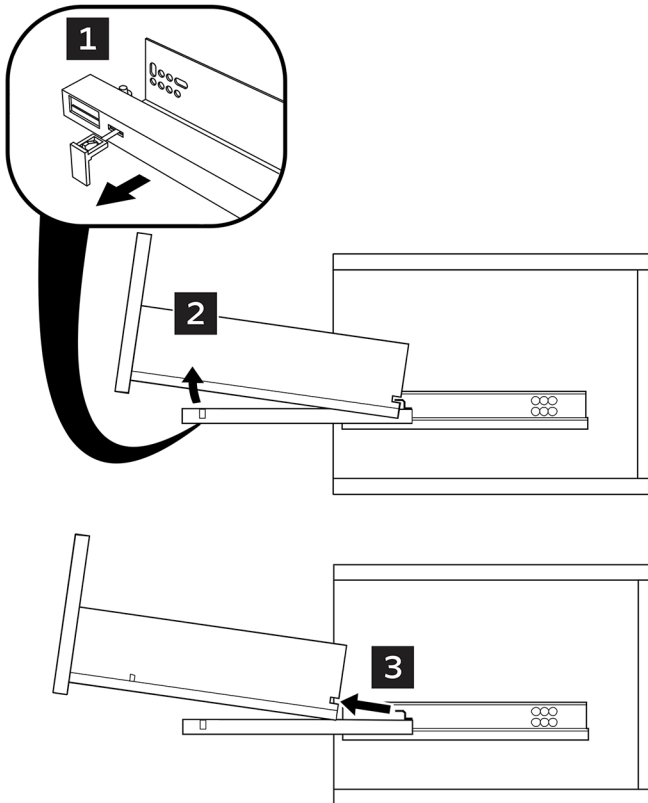

- 4** Attach the wall brackets (**E**) to the wall with the screws (**F**).

- 5** Apply a bead of silicone on the back of the cabinet and hang cabinet (**D**) on the brackets. Add screws to lock into place. Slide up tight and add bottom support screws.

FCB4124 ELLIOT INSTALLATION GUIDE

CABINET INSTALLATION

- 6** Flip the counter top upside down and attach sink to it using provided brackets & screws.
Apply silicone sealant bead between sink top and bottom side of vanity top.

- 7** Put a bead of silicone on the top of the cabinet (G) then place a sink (H) on the top of it.
Apply silicone bead between vanity and vanity top.

DRAWER REMOVAL & INSTALLATION

DRAWER REMOVAL

DRAWER INSTALLATION