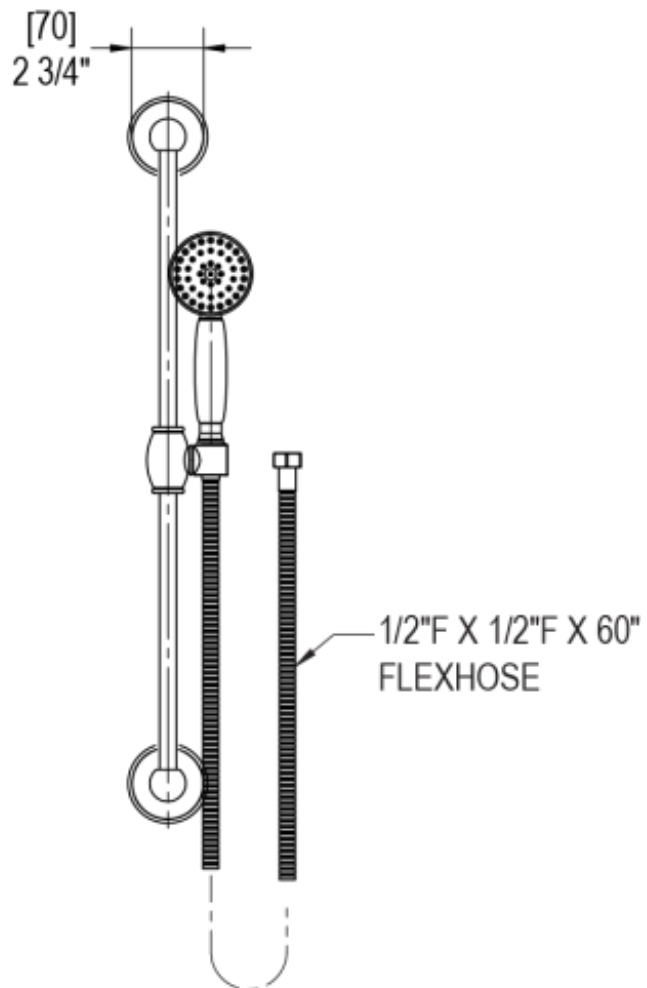

40FMLCHCH Specifications

TEMPERATURE CONTROL VALVE WITH STOPS & VOLUME CONTROL TRIM ONLY

VOLUME CONTROL VALVE TRIM ONLY

ADJUSTABLE SLIDE BAR WITH HAND HELD SHOWER ASSEMBLY

INTEGRAL SUPPLY WITH 1/2" NPT X 1/2" NPSM X 3" NIPPLE

3 FUNCTION SHOWER HEAD WITH 8" SHOWER ARM & FLANGE