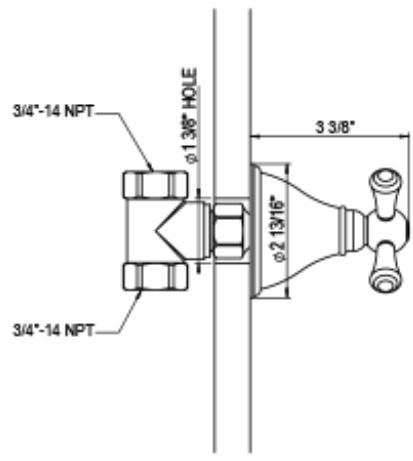

40FMLCHCH Specifications

TEMPERATURE CONTROL VALVE WITH STOPS & VOLUME CONTROL TRIM ONLY

VOLUME CONTROL VALVE TRIM ONLY

ADJUSTABLE SLIDE BAR WITH HAND HELD SHOWER ASSEMBLY

INTEGRAL SUPPLY WITH 1/2" NPT X 1/2" NPSM X 3" NIPPLE

3 FUNCTION SHOWER HEAD WITH 8" SHOWER ARM & FLANGE