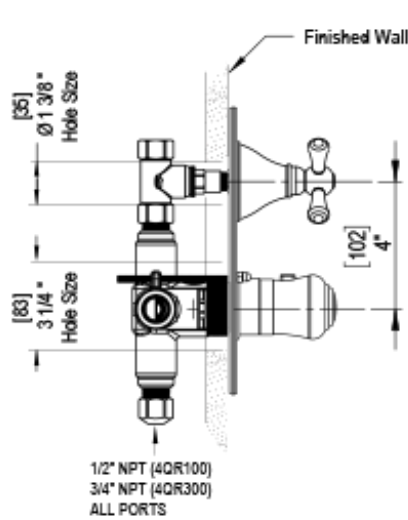

40FMLCHCH Specifications

TEMPERATURE CONTROL VALVE WITH STOPS & VOLUME CONTROL TRIM ONLY

VOLUME CONTROL VALVE TRIM ONLY

ADJUSTABLE SLIDE BAR WITH HAND HELD SHOWER ASSEMBLY

INTEGRAL SUPPLY WITH 1/2" NPT X 1/2" NPSM X 3" NIPPLE

3 FUNCTION SHOWER HEAD WITH 8" SHOWER ARM & FLANGE