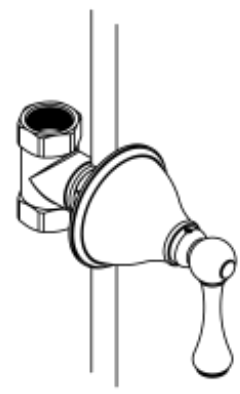

40FMLCHCH Specifications

TEMPERATURE CONTROL VALVE WITH STOPS & VOLUME CONTROL TRIM ONLY

VOLUME CONTROL VALVE TRIM ONLY

ADJUSTABLE SLIDE BAR WITH HAND HELD SHOWER ASSEMBLY

INTEGRAL SUPPLY WITH 1/2" NPT X 1/2" NPSM X 3" NIPPLE

3 FUNCTION SHOWER HEAD WITH 8" SHOWER ARM & FLANGE