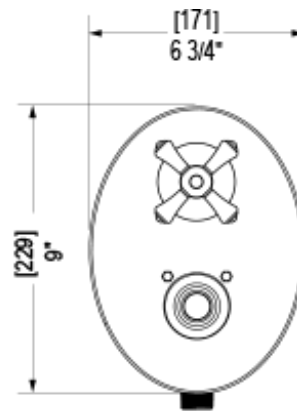

40FMLCHCH Specifications

TEMPERATURE CONTROL VALVE WITH STOPS & VOLUME CONTROL TRIM ONLY

VOLUME CONTROL VALVE TRIM ONLY

ADJUSTABLE SLIDE BAR WITH HAND HELD SHOWER ASSEMBLY

INTEGRAL SUPPLY WITH 1/2" NPT X 1/2" NPSM X 3" NIPPLE

3 FUNCTION SHOWER HEAD WITH 8" SHOWER ARM & FLANGE