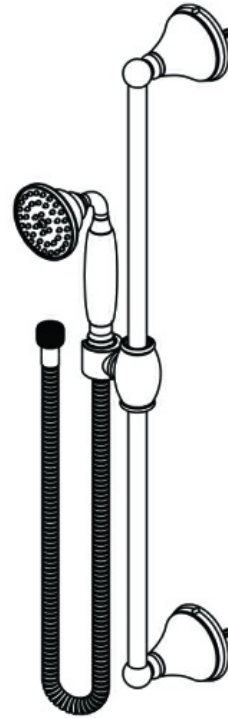

40FMLCHCH Specifications

TEMPERATURE CONTROL VALVE WITH STOPS & VOLUME CONTROL TRIM ONLY

VOLUME CONTROL VALVE TRIM ONLY

ADJUSTABLE SLIDE BAR WITH HAND HELD SHOWER ASSEMBLY

INTEGRAL SUPPLY WITH 1/2" NPT X 1/2" NPSM X 3" NIPPLE

3 FUNCTION SHOWER HEAD WITH 8" SHOWER ARM & FLANGE