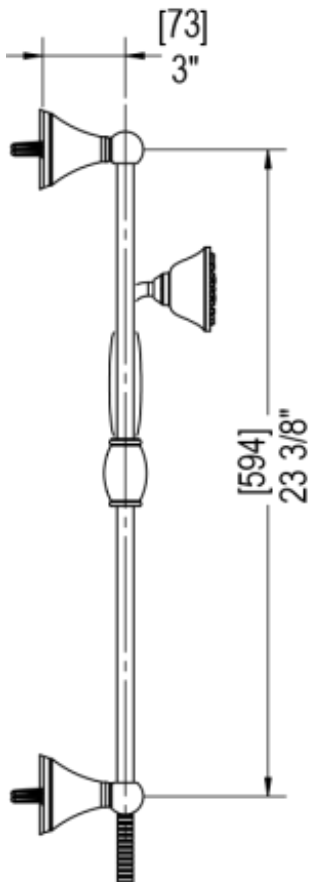

40FMLCHCH Specifications

TEMPERATURE CONTROL VALVE WITH STOPS & VOLUME CONTROL TRIM ONLY

VOLUME CONTROL VALVE TRIM ONLY

ADJUSTABLE SLIDE BAR WITH HAND HELD SHOWER ASSEMBLY

INTEGRAL SUPPLY WITH 1/2" NPT X 1/2" NPSM X 3" NIPPLE

3 FUNCTION SHOWER HEAD WITH 8" SHOWER ARM & FLANGE