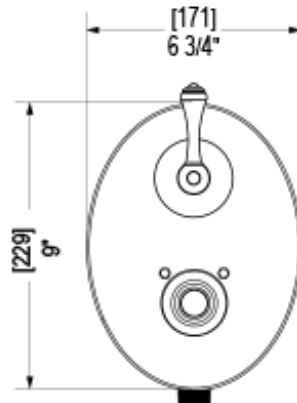

40FMLCHCH Specifications

TEMPERATURE CONTROL VALVE WITH STOPS & VOLUME CONTROL TRIM ONLY

VOLUME CONTROL VALVE TRIM ONLY

ADJUSTABLE SLIDE BAR WITH HAND HELD SHOWER ASSEMBLY

INTEGRAL SUPPLY WITH 1/2" NPT X 1/2" NPSM X 3" NIPPLE

3 FUNCTION SHOWER HEAD WITH 8" SHOWER ARM & FLANGE