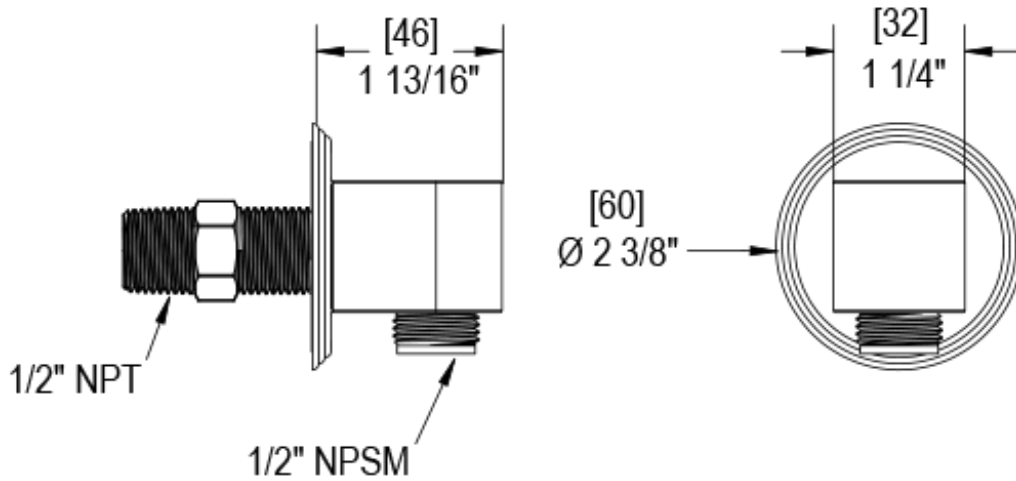

40FMLCHCH Specifications

TEMPERATURE CONTROL VALVE WITH STOPS & VOLUME CONTROL TRIM ONLY

VOLUME CONTROL VALVE TRIM ONLY

ADJUSTABLE SLIDE BAR WITH HAND HELD SHOWER ASSEMBLY

INTEGRAL SUPPLY WITH 1/2" NPT X 1/2" NPSM X 3" NIPPLE

3 FUNCTION SHOWER HEAD WITH 8" SHOWER ARM & FLANGE