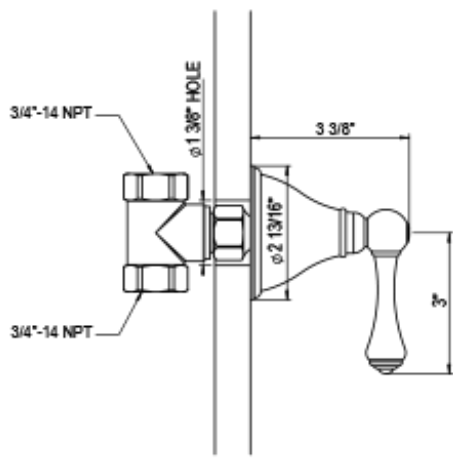

40FMLCHCH Specifications

TEMPERATURE CONTROL VALVE WITH STOPS & VOLUME CONTROL TRIM ONLY

VOLUME CONTROL VALVE TRIM ONLY

ADJUSTABLE SLIDE BAR WITH HAND HELD SHOWER ASSEMBLY

INTEGRAL SUPPLY WITH 1/2" NPT X 1/2" NPSM X 3" NIPPLE

3 FUNCTION SHOWER HEAD WITH 8" SHOWER ARM & FLANGE