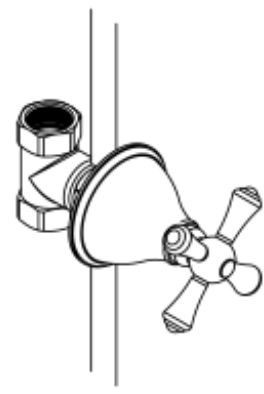

40FMLCHCH Specifications

TEMPERATURE CONTROL VALVE WITH STOPS & VOLUME CONTROL TRIM ONLY

VOLUME CONTROL VALVE TRIM ONLY

ADJUSTABLE SLIDE BAR WITH HAND HELD SHOWER ASSEMBLY

INTEGRAL SUPPLY WITH 1/2" NPT X 1/2" NPSM X 3" NIPPLE

3 FUNCTION SHOWER HEAD WITH 8" SHOWER ARM & FLANGE