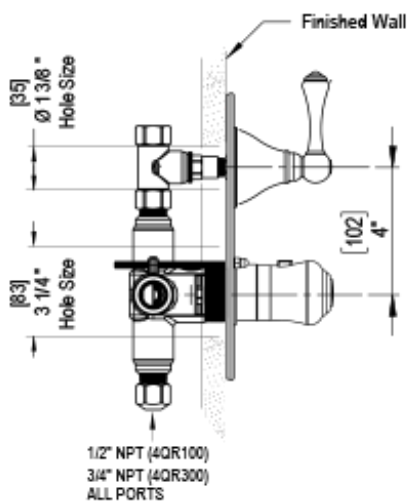

40FMLCHCH Specifications

TEMPERATURE CONTROL VALVE WITH STOPS & VOLUME CONTROL TRIM ONLY

VOLUME CONTROL VALVE TRIM ONLY

ADJUSTABLE SLIDE BAR WITH HAND HELD SHOWER ASSEMBLY

INTEGRAL SUPPLY WITH 1/2" NPT X 1/2" NPSM X 3" NIPPLE

3 FUNCTION SHOWER HEAD WITH 8" SHOWER ARM & FLANGE