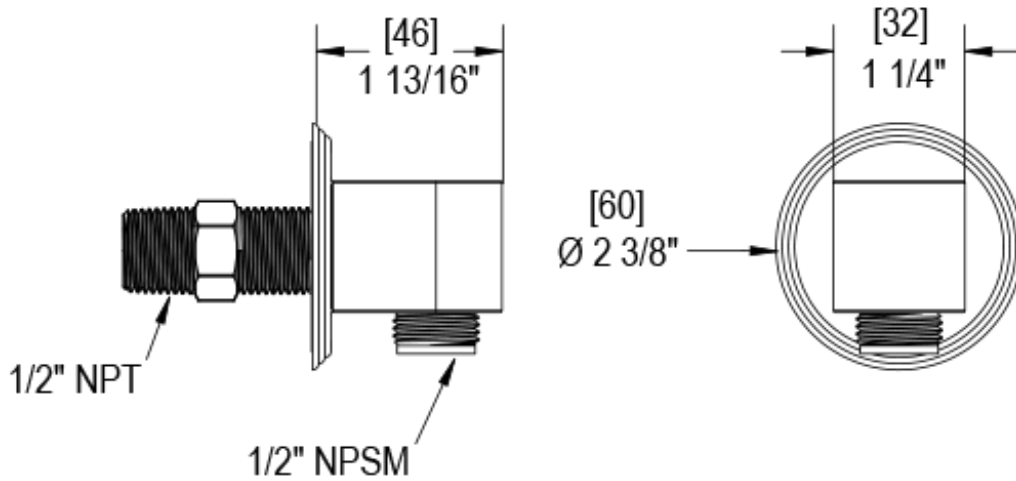

42FMCCHCH Specifications

TEMPERATURE CONTROL VALVE WITH STOPS & VOLUME CONTROL TRIM ONLY

VOLUME CONTROL VALVE TRIM ONLY

ADJUSTABLE SLIDE BAR WITH HAND HELD SHOWER ASSEMBLY

INTEGRAL SUPPLY WITH 1/2" NPT X 1/2" NPSM X 3" NIPPLE

8" SHOWER HEAD WITH CEILING MOUNT 8" SHOWER ARM & FLANGE