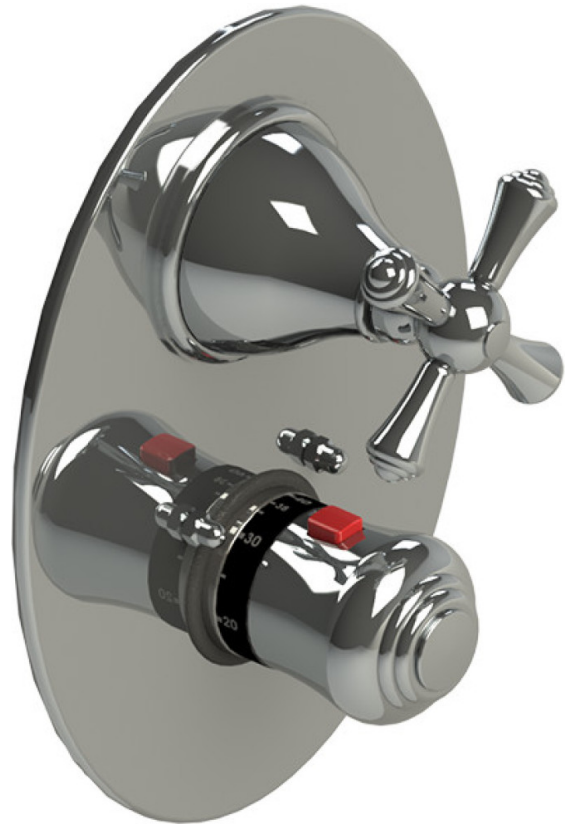

42FMCCHCH Specifications

TEMPERATURE CONTROL VALVE WITH STOPS & VOLUME CONTROL TRIM ONLY

VOLUME CONTROL VALVE TRIM ONLY

ADJUSTABLE SLIDE BAR WITH HAND HELD SHOWER ASSEMBLY

INTEGRAL SUPPLY WITH 1/2" NPT X 1/2" NPSM X 3" NIPPLE

8" SHOWER HEAD WITH CEILING MOUNT 8" SHOWER ARM & FLANGE