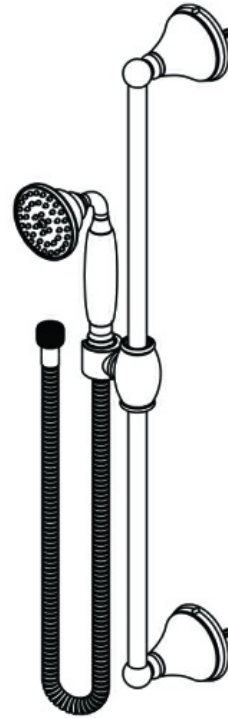

42FMCCHCH Specifications

TEMPERATURE CONTROL VALVE WITH STOPS & VOLUME CONTROL TRIM ONLY

VOLUME CONTROL VALVE TRIM ONLY

ADJUSTABLE SLIDE BAR WITH HAND HELD SHOWER ASSEMBLY

INTEGRAL SUPPLY WITH 1/2" NPT X 1/2" NPSM X 3" NIPPLE

8" SHOWER HEAD WITH CEILING MOUNT 8" SHOWER ARM & FLANGE