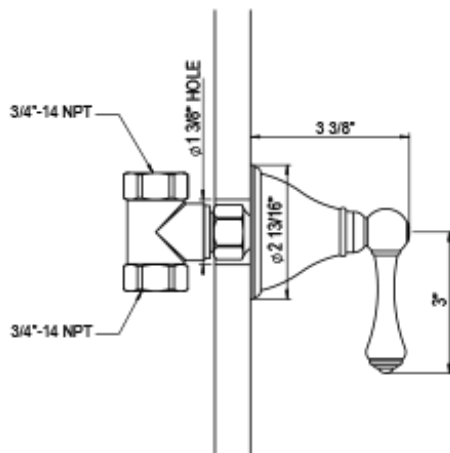

42FMCCHCH Specifications

TEMPERATURE CONTROL VALVE WITH STOPS & VOLUME CONTROL TRIM ONLY

VOLUME CONTROL VALVE TRIM ONLY

ADJUSTABLE SLIDE BAR WITH HAND HELD SHOWER ASSEMBLY

INTEGRAL SUPPLY WITH 1/2" NPT X 1/2" NPSM X 3" NIPPLE

8" SHOWER HEAD WITH CEILING MOUNT 8" SHOWER ARM & FLANGE