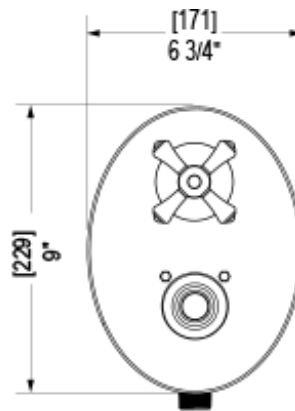

42FMCCHCH Specifications

TEMPERATURE CONTROL VALVE WITH STOPS & VOLUME CONTROL TRIM ONLY

VOLUME CONTROL VALVE TRIM ONLY

ADJUSTABLE SLIDE BAR WITH HAND HELD SHOWER ASSEMBLY

INTEGRAL SUPPLY WITH 1/2" NPT X 1/2" NPSM X 3" NIPPLE

8" SHOWER HEAD WITH CEILING MOUNT 8" SHOWER ARM & FLANGE