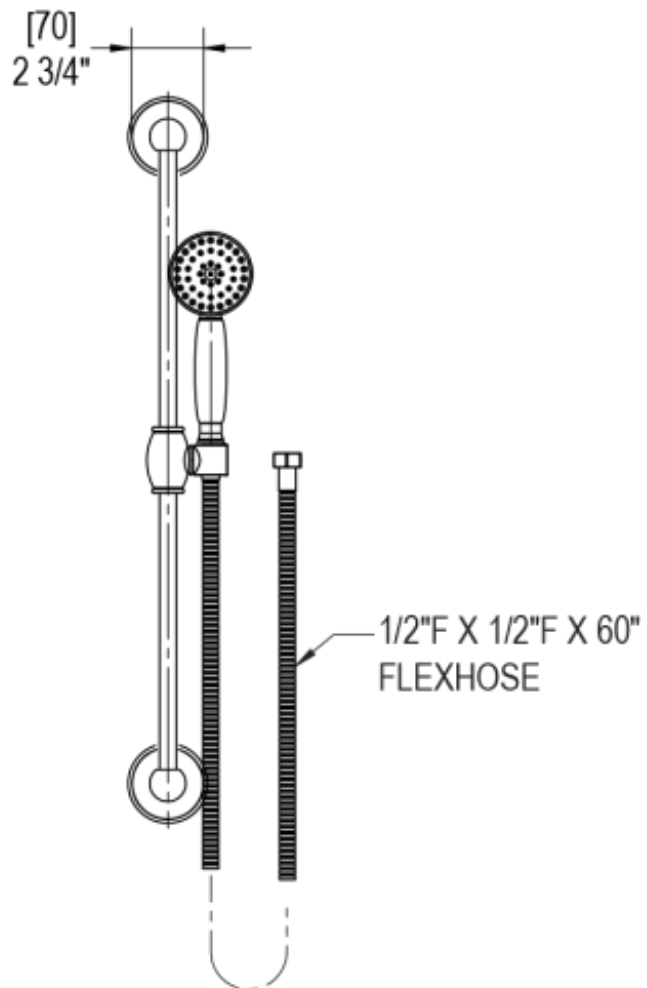

42FMCCHCH Specifications

TEMPERATURE CONTROL VALVE WITH STOPS & VOLUME CONTROL TRIM ONLY

VOLUME CONTROL VALVE TRIM ONLY

ADJUSTABLE SLIDE BAR WITH HAND HELD SHOWER ASSEMBLY

INTEGRAL SUPPLY WITH 1/2" NPT X 1/2" NPSM X 3" NIPPLE

8" SHOWER HEAD WITH CEILING MOUNT 8" SHOWER ARM & FLANGE