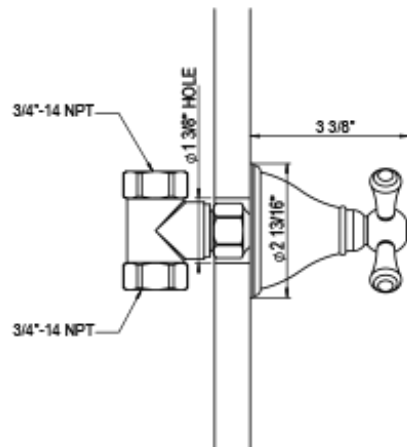

42FMCCHCH Specifications

TEMPERATURE CONTROL VALVE WITH STOPS & VOLUME CONTROL TRIM ONLY

VOLUME CONTROL VALVE TRIM ONLY

ADJUSTABLE SLIDE BAR WITH HAND HELD SHOWER ASSEMBLY

INTEGRAL SUPPLY WITH 1/2" NPT X 1/2" NPSM X 3" NIPPLE

8" SHOWER HEAD WITH CEILING MOUNT 8" SHOWER ARM & FLANGE