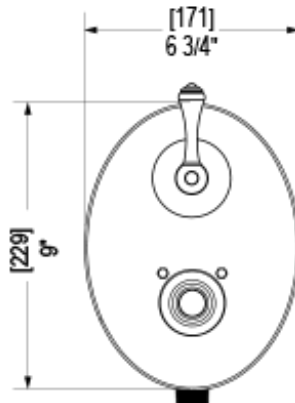

42FMCCHCH Specifications

TEMPERATURE CONTROL VALVE WITH STOPS & VOLUME CONTROL TRIM ONLY

VOLUME CONTROL VALVE TRIM ONLY

ADJUSTABLE SLIDE BAR WITH HAND HELD SHOWER ASSEMBLY

INTEGRAL SUPPLY WITH 1/2" NPT X 1/2" NPSM X 3" NIPPLE

8" SHOWER HEAD WITH CEILING MOUNT 8" SHOWER ARM & FLANGE