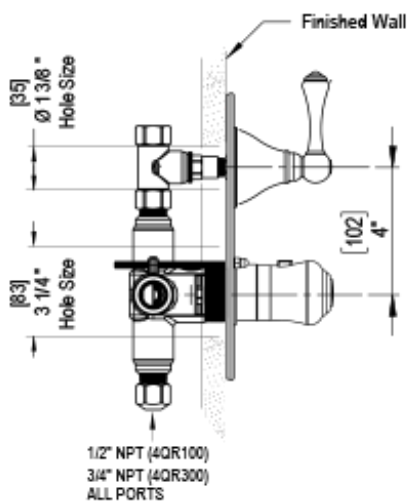

42FMCCHCH Specifications

TEMPERATURE CONTROL VALVE WITH STOPS & VOLUME CONTROL TRIM ONLY

VOLUME CONTROL VALVE TRIM ONLY

ADJUSTABLE SLIDE BAR WITH HAND HELD SHOWER ASSEMBLY

INTEGRAL SUPPLY WITH 1/2" NPT X 1/2" NPSM X 3" NIPPLE

8" SHOWER HEAD WITH CEILING MOUNT 8" SHOWER ARM & FLANGE