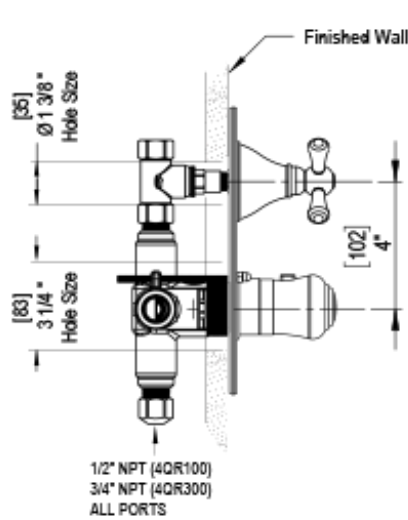

42FMCCHCH Specifications

TEMPERATURE CONTROL VALVE WITH STOPS & VOLUME CONTROL TRIM ONLY

VOLUME CONTROL VALVE TRIM ONLY

ADJUSTABLE SLIDE BAR WITH HAND HELD SHOWER ASSEMBLY

INTEGRAL SUPPLY WITH 1/2" NPT X 1/2" NPSM X 3" NIPPLE

8" SHOWER HEAD WITH CEILING MOUNT 8" SHOWER ARM & FLANGE