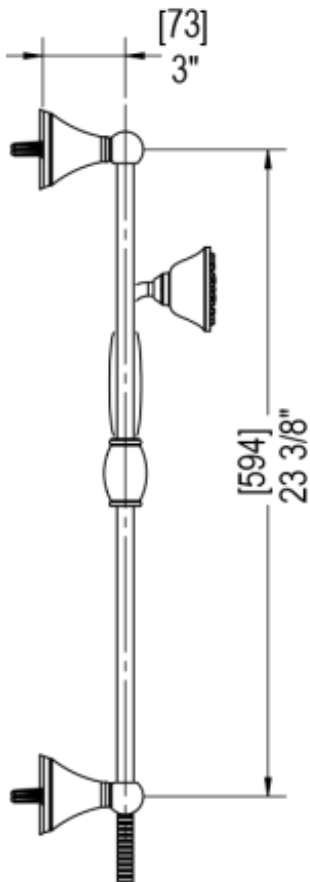

42FMCCHCH Specifications

TEMPERATURE CONTROL VALVE WITH STOPS & VOLUME CONTROL TRIM ONLY

VOLUME CONTROL VALVE TRIM ONLY

ADJUSTABLE SLIDE BAR WITH HAND HELD SHOWER ASSEMBLY

INTEGRAL SUPPLY WITH 1/2" NPT X 1/2" NPSM X 3" NIPPLE

8" SHOWER HEAD WITH CEILING MOUNT 8" SHOWER ARM & FLANGE