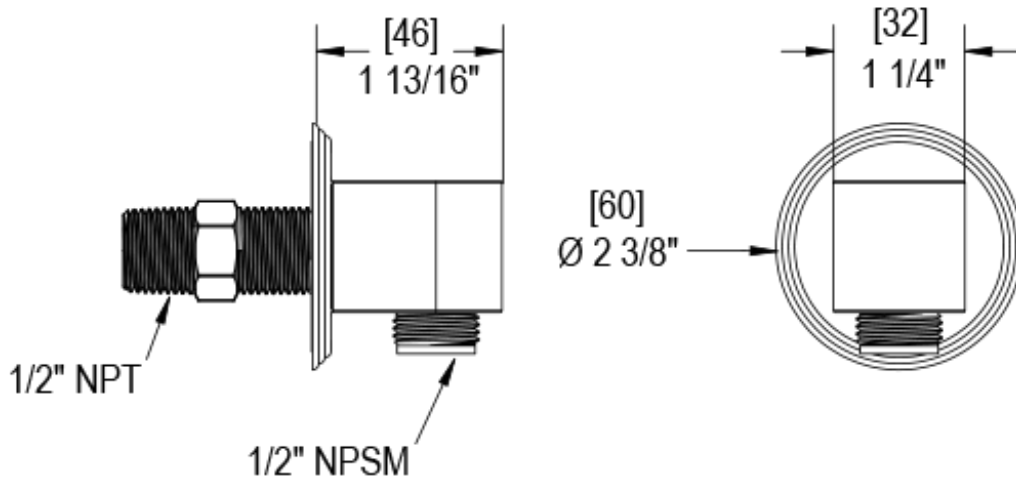

26FMLCHCH Specifications

TEMPERATURE CONTROL VALVE WITH STOPS & TWO WAY DIVERTER WITH SHUT-OFF TRIM ONLY

VOLUME CONTROL VALVE TRIM ONLY

ADJUSTABLE SLIDE BAR WITH HAND HELD SHOWER ASSEMBLY

WALL MOUNT BIDET & FOOT RINSE WITH DUAL FUNCTION SPRAY

INTEGRAL SUPPLY WITH 1/2" NPT X 1/2" NPSM X 3" NIPPLE

3 FUNCTION SHOWER HEAD WITH 8" SHOWER ARM & FLANGE