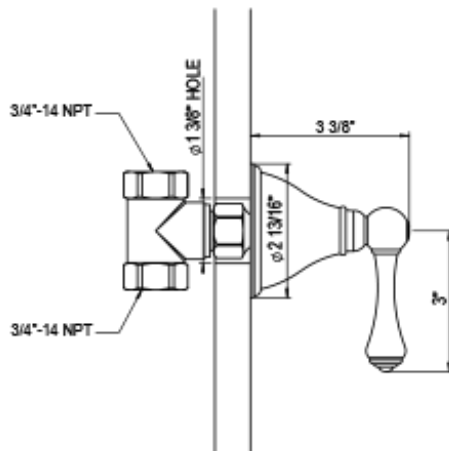

26FMLCHCH Specifications

TEMPERATURE CONTROL VALVE WITH STOPS & TWO WAY DIVERTER WITH SHUT-OFF TRIM ONLY

VOLUME CONTROL VALVE TRIM ONLY

ADJUSTABLE SLIDE BAR WITH HAND HELD SHOWER ASSEMBLY

WALL MOUNT BIDET & FOOT RINSE WITH DUAL FUNCTION SPRAY

INTEGRAL SUPPLY WITH 1/2" NPT X 1/2" NPSM X 3" NIPPLE

3 FUNCTION SHOWER HEAD WITH 8" SHOWER ARM & FLANGE