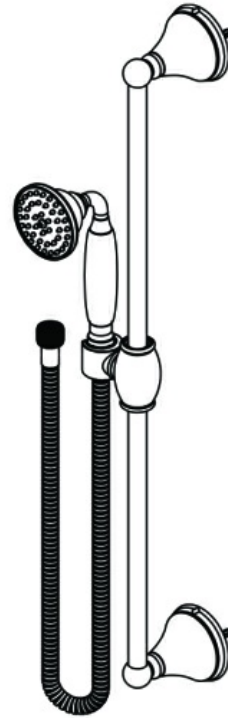

26FMLCHCH Specifications

TEMPERATURE CONTROL VALVE WITH STOPS & TWO WAY DIVERTER WITH SHUT-OFF TRIM ONLY

VOLUME CONTROL VALVE TRIM ONLY

ADJUSTABLE SLIDE BAR WITH HAND HELD SHOWER ASSEMBLY

WALL MOUNT BIDET & FOOT RINSE WITH DUAL FUNCTION SPRAY

INTEGRAL SUPPLY WITH 1/2" NPT X 1/2" NPSM X 3" NIPPLE

3 FUNCTION SHOWER HEAD WITH 8" SHOWER ARM & FLANGE