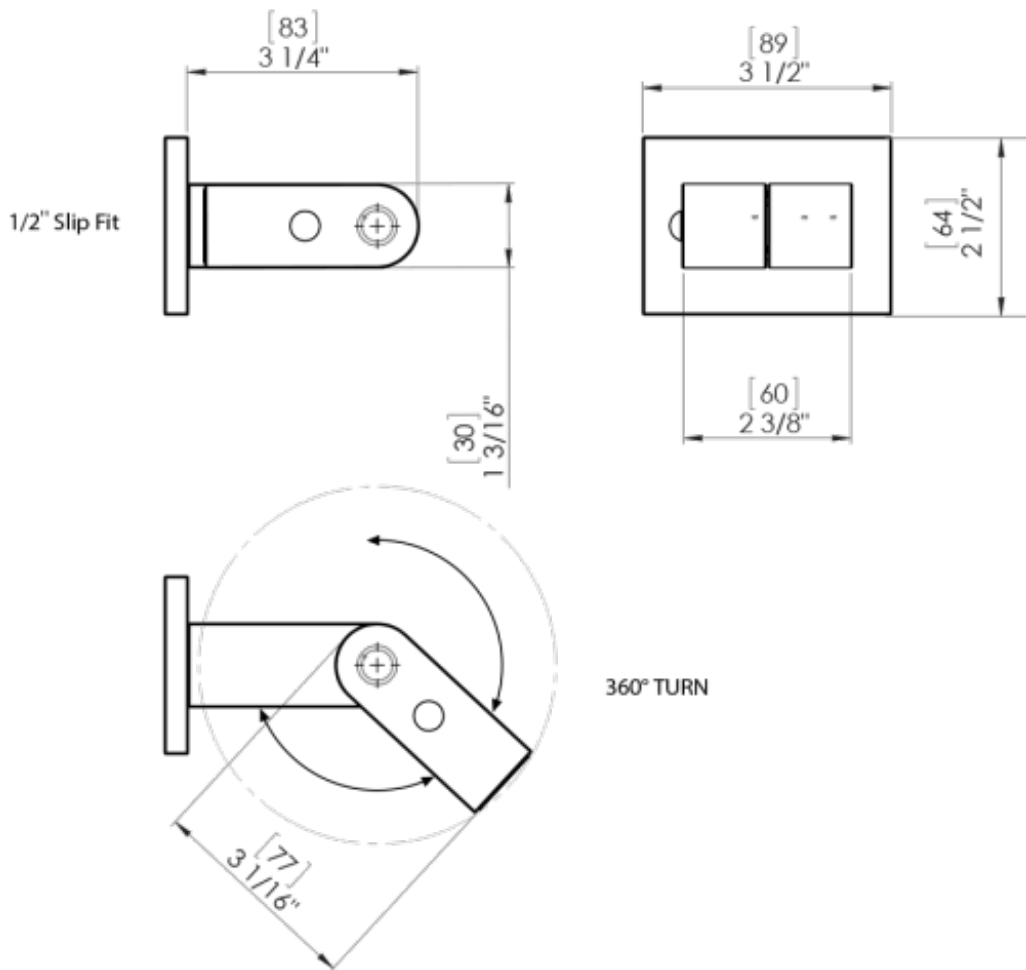

26FMLCHCH Specifications

TEMPERATURE CONTROL VALVE WITH STOPS & TWO WAY DIVERTER WITH SHUT-OFF TRIM ONLY

VOLUME CONTROL VALVE TRIM ONLY

ADJUSTABLE SLIDE BAR WITH HAND HELD SHOWER ASSEMBLY

WALL MOUNT BIDET & FOOT RINSE WITH DUAL FUNCTION SPRAY

INTEGRAL SUPPLY WITH 1/2" NPT X 1/2" NPSM X 3" NIPPLE

3 FUNCTION SHOWER HEAD WITH 8" SHOWER ARM & FLANGE