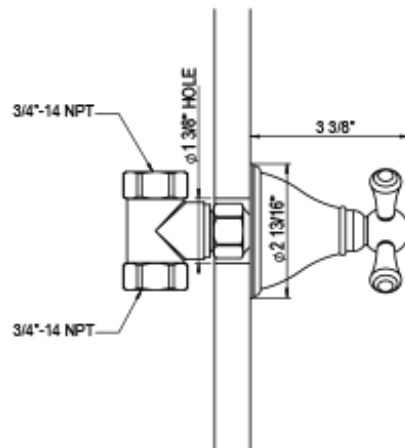

26FMLCHCH Specifications

TEMPERATURE CONTROL VALVE WITH STOPS & TWO WAY DIVERTER WITH SHUT-OFF TRIM ONLY

VOLUME CONTROL VALVE TRIM ONLY

ADJUSTABLE SLIDE BAR WITH HAND HELD SHOWER ASSEMBLY

WALL MOUNT BIDET & FOOT RINSE WITH DUAL FUNCTION SPRAY

INTEGRAL SUPPLY WITH 1/2" NPT X 1/2" NPSM X 3" NIPPLE

3 FUNCTION SHOWER HEAD WITH 8" SHOWER ARM & FLANGE