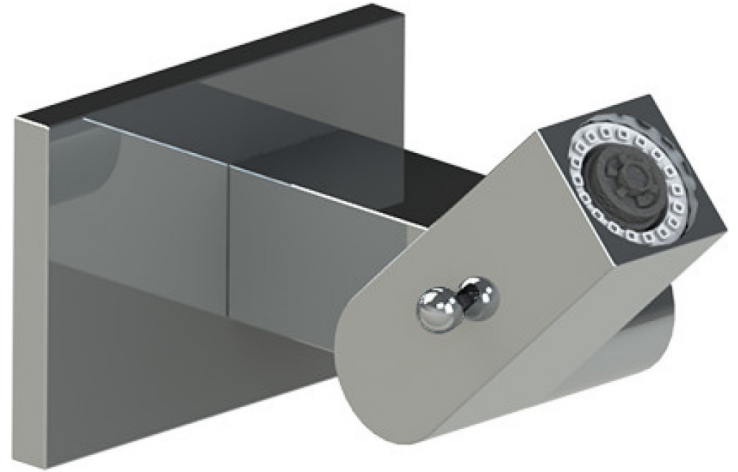

26FMLCHCH Specifications

TEMPERATURE CONTROL VALVE WITH STOPS & TWO WAY DIVERTER WITH SHUT-OFF TRIM ONLY

VOLUME CONTROL VALVE TRIM ONLY

ADJUSTABLE SLIDE BAR WITH HAND HELD SHOWER ASSEMBLY

WALL MOUNT BIDET & FOOT RINSE WITH DUAL FUNCTION SPRAY

INTEGRAL SUPPLY WITH 1/2" NPT X 1/2" NPSM X 3" NIPPLE

3 FUNCTION SHOWER HEAD WITH 8" SHOWER ARM & FLANGE