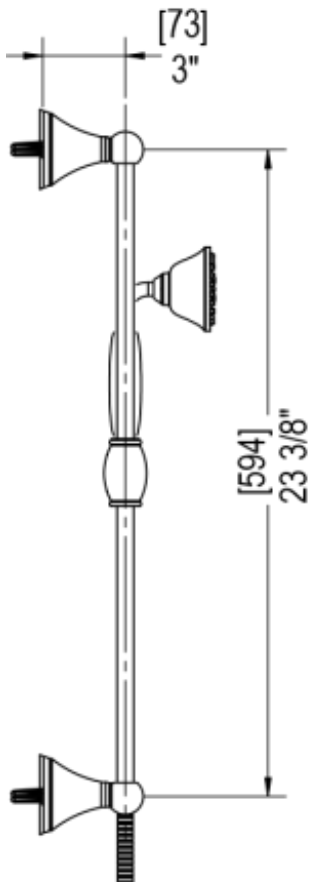

26FMLCHCH Specifications

TEMPERATURE CONTROL VALVE WITH STOPS & TWO WAY DIVERTER WITH SHUT-OFF TRIM ONLY

VOLUME CONTROL VALVE TRIM ONLY

ADJUSTABLE SLIDE BAR WITH HAND HELD SHOWER ASSEMBLY

WALL MOUNT BIDET & FOOT RINSE WITH DUAL FUNCTION SPRAY

INTEGRAL SUPPLY WITH 1/2" NPT X 1/2" NPSM X 3" NIPPLE

3 FUNCTION SHOWER HEAD WITH 8" SHOWER ARM & FLANGE