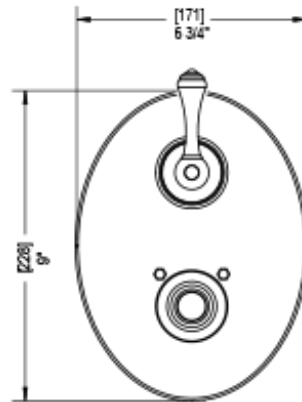

26FMLCHCH Specifications

TEMPERATURE CONTROL VALVE WITH STOPS & TWO WAY DIVERTER WITH SHUT-OFF TRIM ONLY

VOLUME CONTROL VALVE TRIM ONLY

ADJUSTABLE SLIDE BAR WITH HAND HELD SHOWER ASSEMBLY

WALL MOUNT BIDET & FOOT RINSE WITH DUAL FUNCTION SPRAY

INTEGRAL SUPPLY WITH 1/2" NPT X 1/2" NPSM X 3" NIPPLE

3 FUNCTION SHOWER HEAD WITH 8" SHOWER ARM & FLANGE