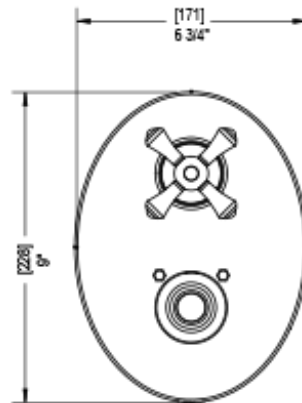

26FMLCHCH Specifications

TEMPERATURE CONTROL VALVE WITH STOPS & TWO WAY DIVERTER WITH SHUT-OFF TRIM ONLY

VOLUME CONTROL VALVE TRIM ONLY

ADJUSTABLE SLIDE BAR WITH HAND HELD SHOWER ASSEMBLY

WALL MOUNT BIDET & FOOT RINSE WITH DUAL FUNCTION SPRAY

INTEGRAL SUPPLY WITH 1/2" NPT X 1/2" NPSM X 3" NIPPLE

3 FUNCTION SHOWER HEAD WITH 8" SHOWER ARM & FLANGE