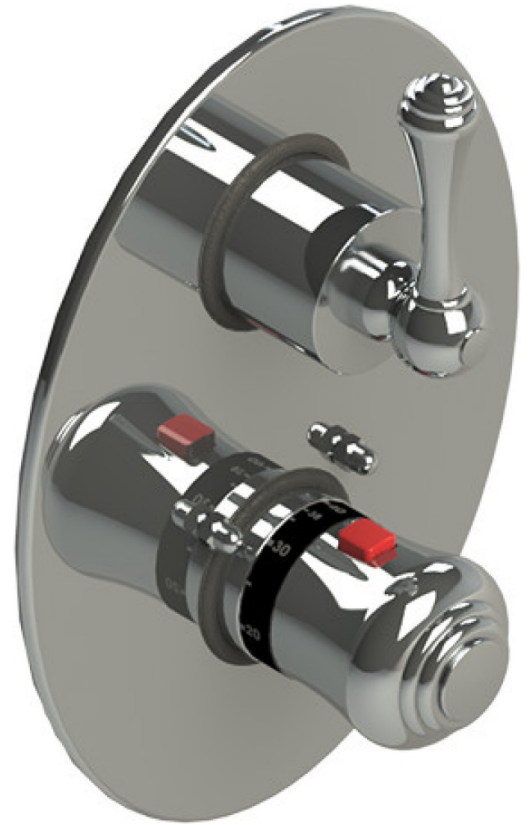

26FMLCHCH Specifications

TEMPERATURE CONTROL VALVE WITH STOPS & TWO WAY DIVERTER WITH SHUT-OFF TRIM ONLY

VOLUME CONTROL VALVE TRIM ONLY

ADJUSTABLE SLIDE BAR WITH HAND HELD SHOWER ASSEMBLY

WALL MOUNT BIDET & FOOT RINSE WITH DUAL FUNCTION SPRAY

INTEGRAL SUPPLY WITH 1/2" NPT X 1/2" NPSM X 3" NIPPLE

3 FUNCTION SHOWER HEAD WITH 8" SHOWER ARM & FLANGE