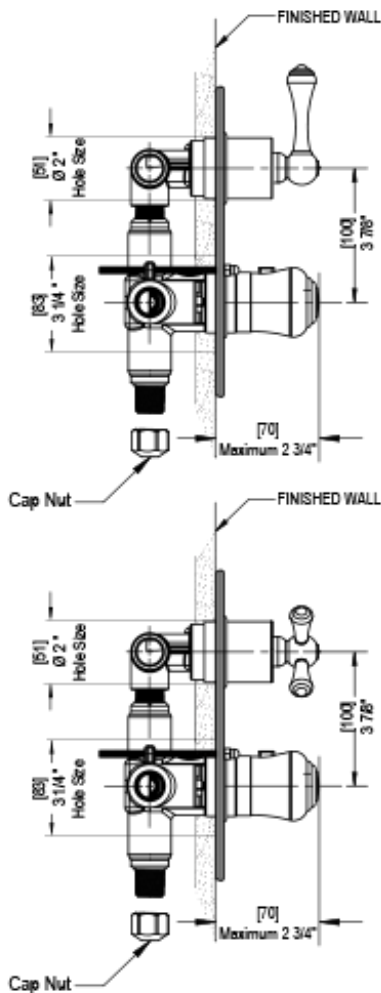

26FMLCHCH Specifications

TEMPERATURE CONTROL VALVE WITH STOPS & TWO WAY DIVERTER WITH SHUT-OFF TRIM ONLY

VOLUME CONTROL VALVE TRIM ONLY

ADJUSTABLE SLIDE BAR WITH HAND HELD SHOWER ASSEMBLY

WALL MOUNT BIDET & FOOT RINSE WITH DUAL FUNCTION SPRAY

INTEGRAL SUPPLY WITH 1/2" NPT X 1/2" NPSM X 3" NIPPLE

3 FUNCTION SHOWER HEAD WITH 8" SHOWER ARM & FLANGE