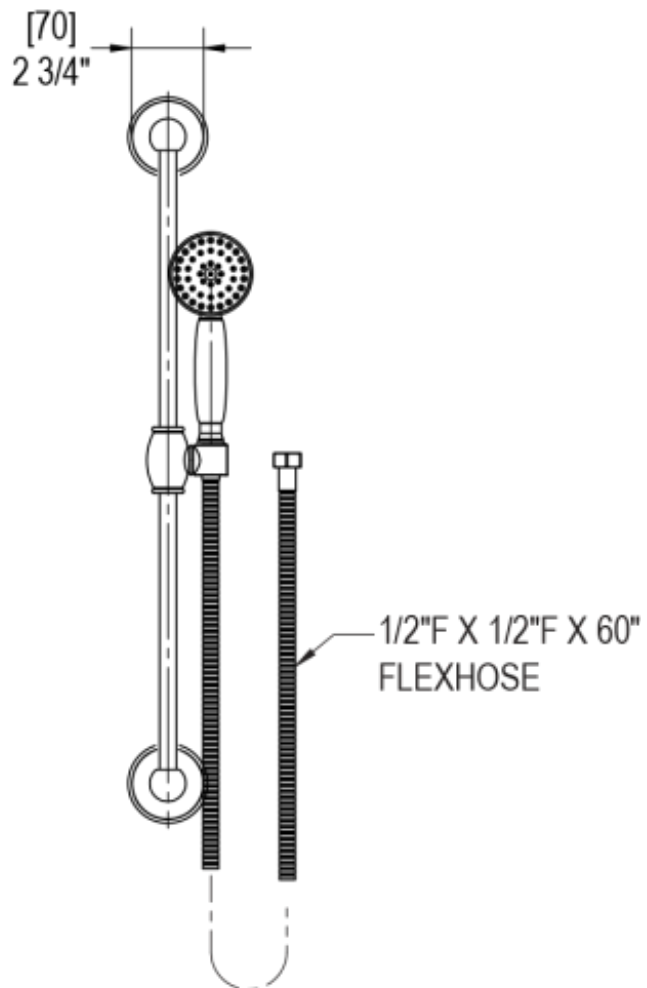

26FMLCHCH Specifications

TEMPERATURE CONTROL VALVE WITH STOPS & TWO WAY DIVERTER WITH SHUT-OFF TRIM ONLY

VOLUME CONTROL VALVE TRIM ONLY

ADJUSTABLE SLIDE BAR WITH HAND HELD SHOWER ASSEMBLY

WALL MOUNT BIDET & FOOT RINSE WITH DUAL FUNCTION SPRAY

INTEGRAL SUPPLY WITH 1/2" NPT X 1/2" NPSM X 3" NIPPLE

3 FUNCTION SHOWER HEAD WITH 8" SHOWER ARM & FLANGE