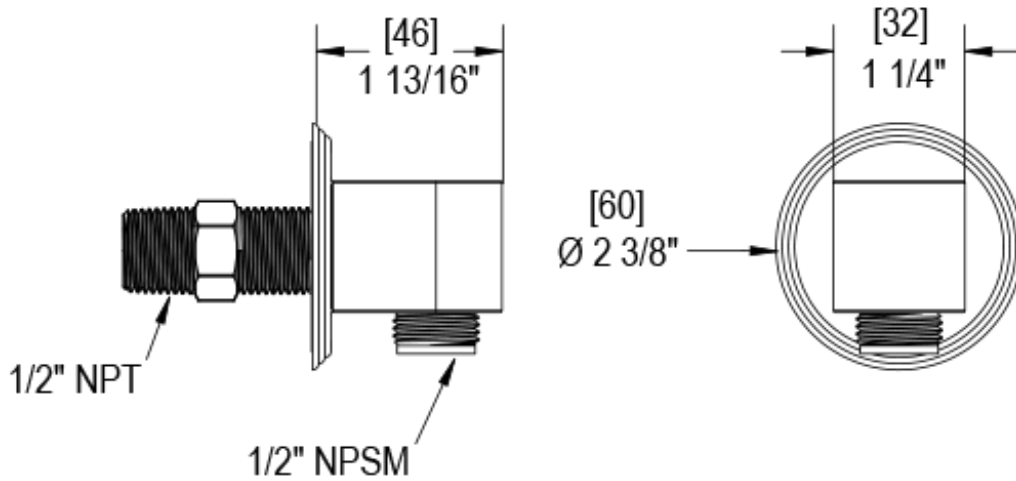

25FMLCHCH Specifications

TEMPERATURE CONTROL VALVE WITH STOPS TRIM ONLY

THREE WAY DIVERTER WITH SHUT-OFFS IN BETWEEN FUNCTIONS, TRIM ONLY

ADJUSTABLE SLIDE BAR WITH HAND HELD SHOWER ASSEMBLY

INTEGRAL SUPPLY WITH 1/2" NPT X 1/2" NPSM X 3" NIPPLE

WALL MOUNT TUB SPOUT. 1/2" SLIP FIT

8" SHOWER HEAD WITH CEILING MOUNT 8" SHOWER ARM & FLANGE