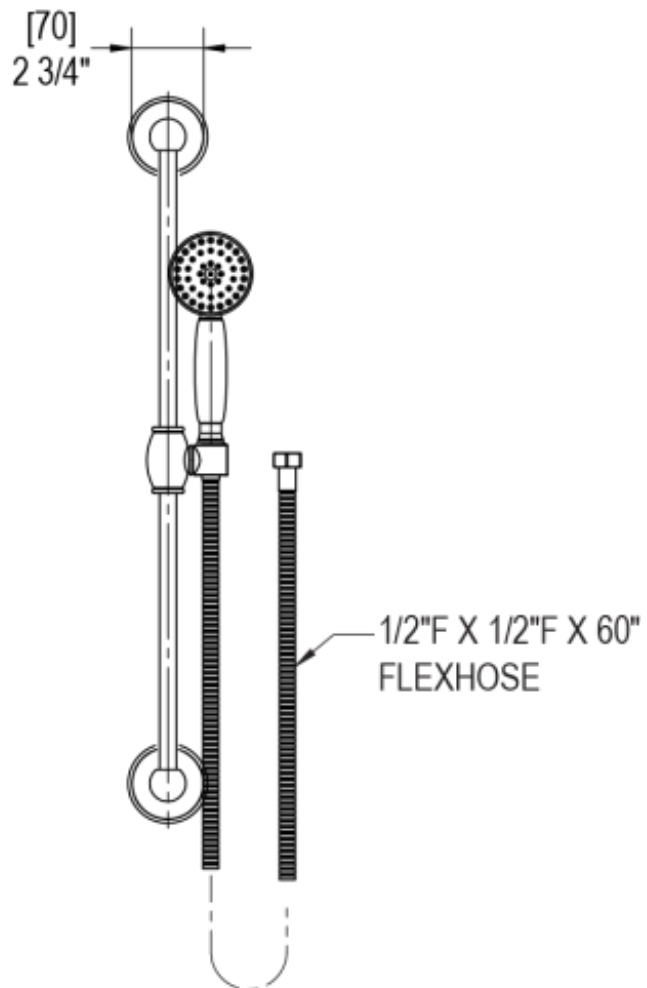

25FMLCHCH Specifications

TEMPERATURE CONTROL VALVE WITH STOPS TRIM ONLY

THREE WAY DIVERTER WITH SHUT-OFFS IN BETWEEN FUNCTIONS, TRIM ONLY

ADJUSTABLE SLIDE BAR WITH HAND HELD SHOWER ASSEMBLY

INTEGRAL SUPPLY WITH 1/2" NPT X 1/2" NPSM X 3" NIPPLE

WALL MOUNT TUB SPOUT. 1/2" SLIP FIT

8" SHOWER HEAD WITH CEILING MOUNT 8" SHOWER ARM & FLANGE