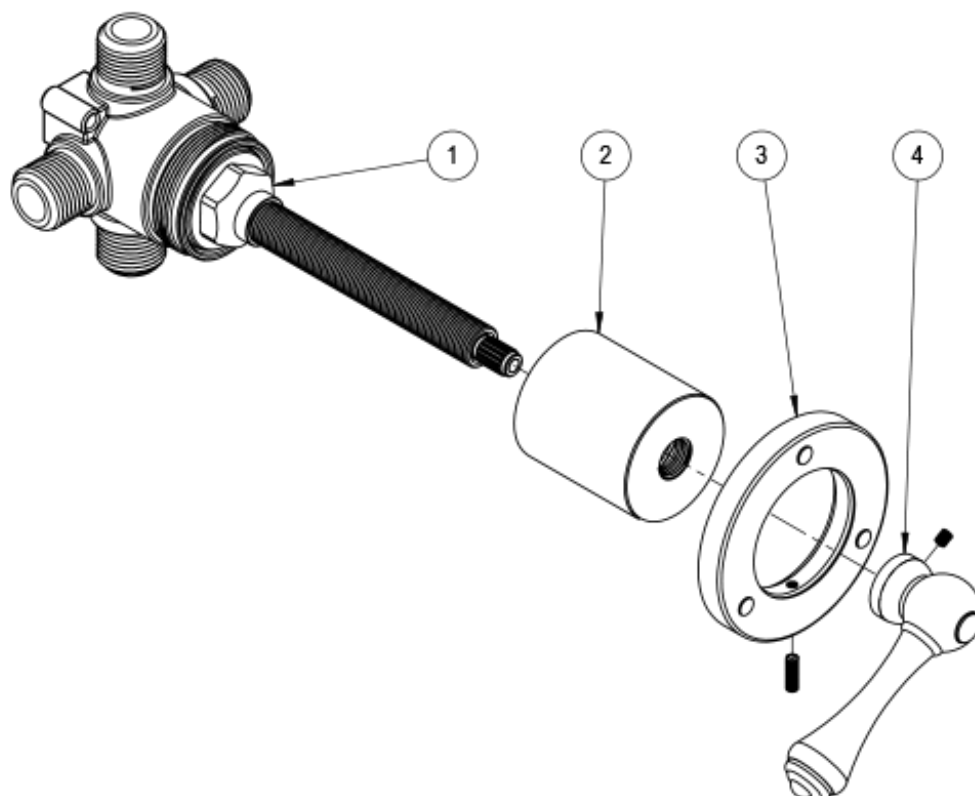

25FMLCHCH Specifications

TEMPERATURE CONTROL VALVE WITH STOPS TRIM ONLY

THREE WAY DIVERTER WITH SHUT-OFFS IN BETWEEN FUNCTIONS, TRIM ONLY

ADJUSTABLE SLIDE BAR WITH HAND HELD SHOWER ASSEMBLY

INTEGRAL SUPPLY WITH 1/2" NPT X 1/2" NPSM X 3" NIPPLE

WALL MOUNT TUB SPOUT. 1/2" SLIP FIT

8" SHOWER HEAD WITH CEILING MOUNT 8" SHOWER ARM & FLANGE