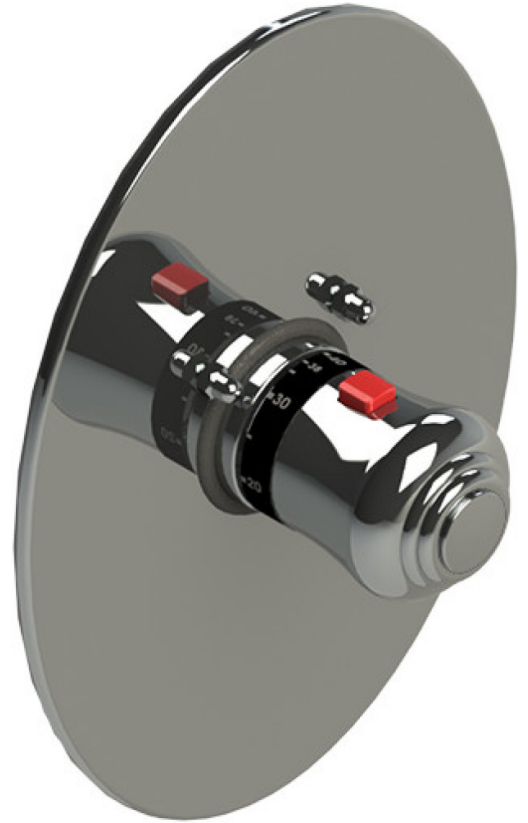

25FMLCHCH Specifications

TEMPERATURE CONTROL VALVE WITH STOPS TRIM ONLY

THREE WAY DIVERTER WITH SHUT-OFFS IN BETWEEN FUNCTIONS, TRIM ONLY

ADJUSTABLE SLIDE BAR WITH HAND HELD SHOWER ASSEMBLY

INTEGRAL SUPPLY WITH 1/2" NPT X 1/2" NPSM X 3" NIPPLE

WALL MOUNT TUB SPOUT. 1/2" SLIP FIT

8" SHOWER HEAD WITH CEILING MOUNT 8" SHOWER ARM & FLANGE