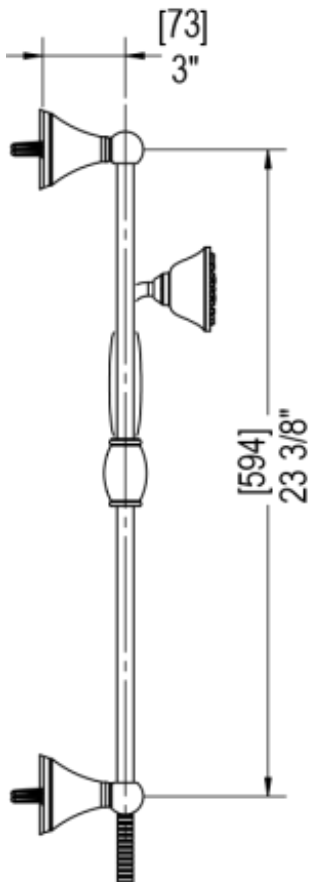

25FMLCHCH Specifications

TEMPERATURE CONTROL VALVE WITH STOPS TRIM ONLY

THREE WAY DIVERTER WITH SHUT-OFFS IN BETWEEN FUNCTIONS, TRIM ONLY

ADJUSTABLE SLIDE BAR WITH HAND HELD SHOWER ASSEMBLY

INTEGRAL SUPPLY WITH 1/2" NPT X 1/2" NPSM X 3" NIPPLE

WALL MOUNT TUB SPOUT. 1/2" SLIP FIT

8" SHOWER HEAD WITH CEILING MOUNT 8" SHOWER ARM & FLANGE