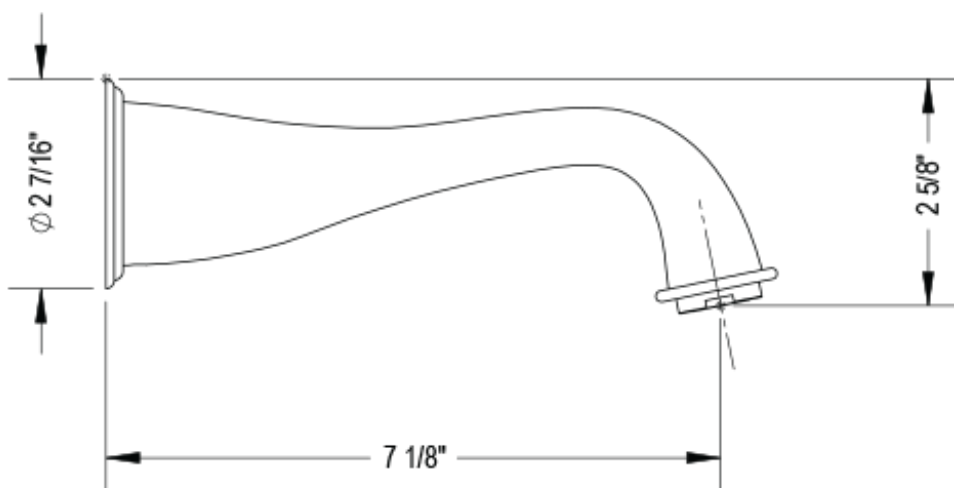

25FMLCHCH Specifications

TEMPERATURE CONTROL VALVE WITH STOPS TRIM ONLY

THREE WAY DIVERTER WITH SHUT-OFFS IN BETWEEN FUNCTIONS, TRIM ONLY

ADJUSTABLE SLIDE BAR WITH HAND HELD SHOWER ASSEMBLY

INTEGRAL SUPPLY WITH 1/2" NPT X 1/2" NPSM X 3" NIPPLE

WALL MOUNT TUB SPOUT. 1/2" SLIP FIT

8" SHOWER HEAD WITH CEILING MOUNT 8" SHOWER ARM & FLANGE