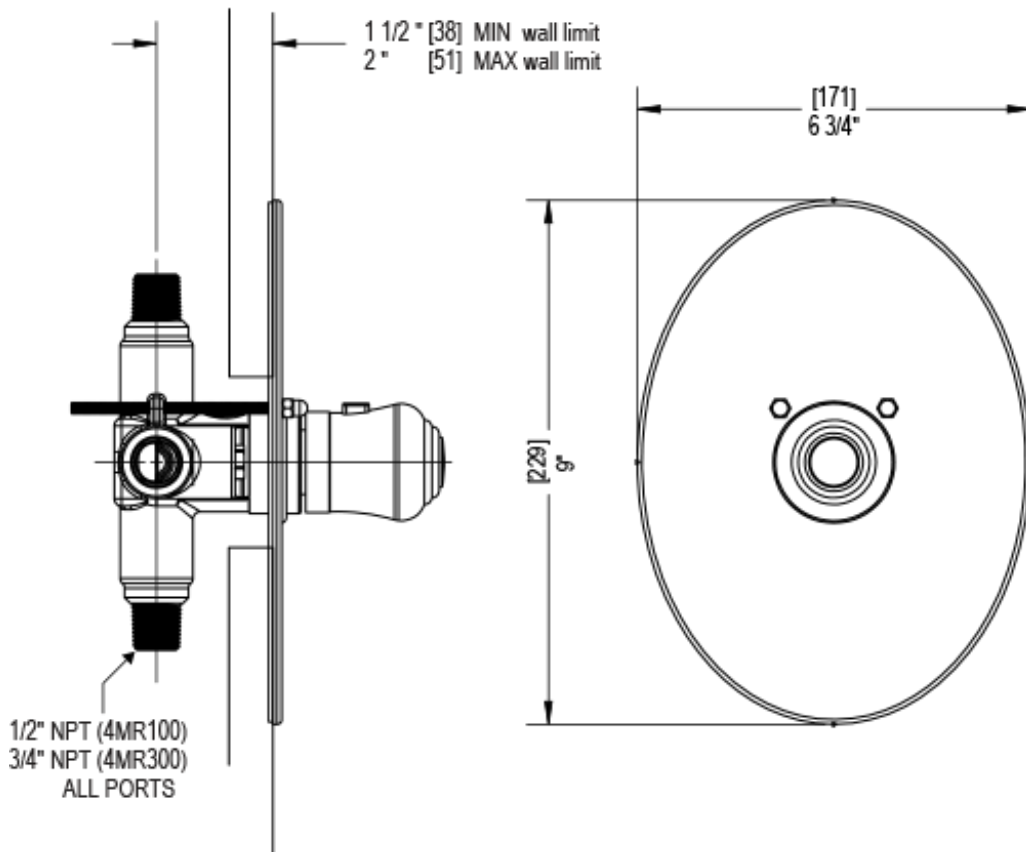

25FMLCHCH Specifications

TEMPERATURE CONTROL VALVE WITH STOPS TRIM ONLY

THREE WAY DIVERTER WITH SHUT-OFFS IN BETWEEN FUNCTIONS, TRIM ONLY

ADJUSTABLE SLIDE BAR WITH HAND HELD SHOWER ASSEMBLY

INTEGRAL SUPPLY WITH 1/2" NPT X 1/2" NPSM X 3" NIPPLE

WALL MOUNT TUB SPOUT. 1/2" SLIP FIT

8" SHOWER HEAD WITH CEILING MOUNT 8" SHOWER ARM & FLANGE