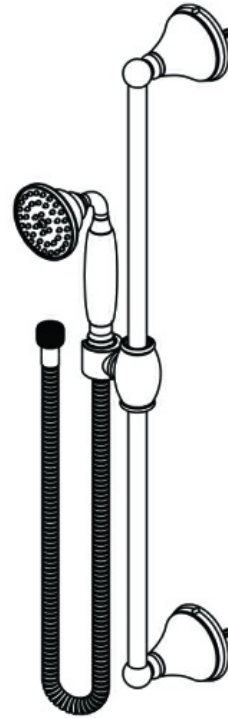

25FMLCHCH Specifications

TEMPERATURE CONTROL VALVE WITH STOPS TRIM ONLY

THREE WAY DIVERTER WITH SHUT-OFFS IN BETWEEN FUNCTIONS, TRIM ONLY

ADJUSTABLE SLIDE BAR WITH HAND HELD SHOWER ASSEMBLY

INTEGRAL SUPPLY WITH 1/2" NPT X 1/2" NPSM X 3" NIPPLE

WALL MOUNT TUB SPOUT. 1/2" SLIP FIT

8" SHOWER HEAD WITH CEILING MOUNT 8" SHOWER ARM & FLANGE