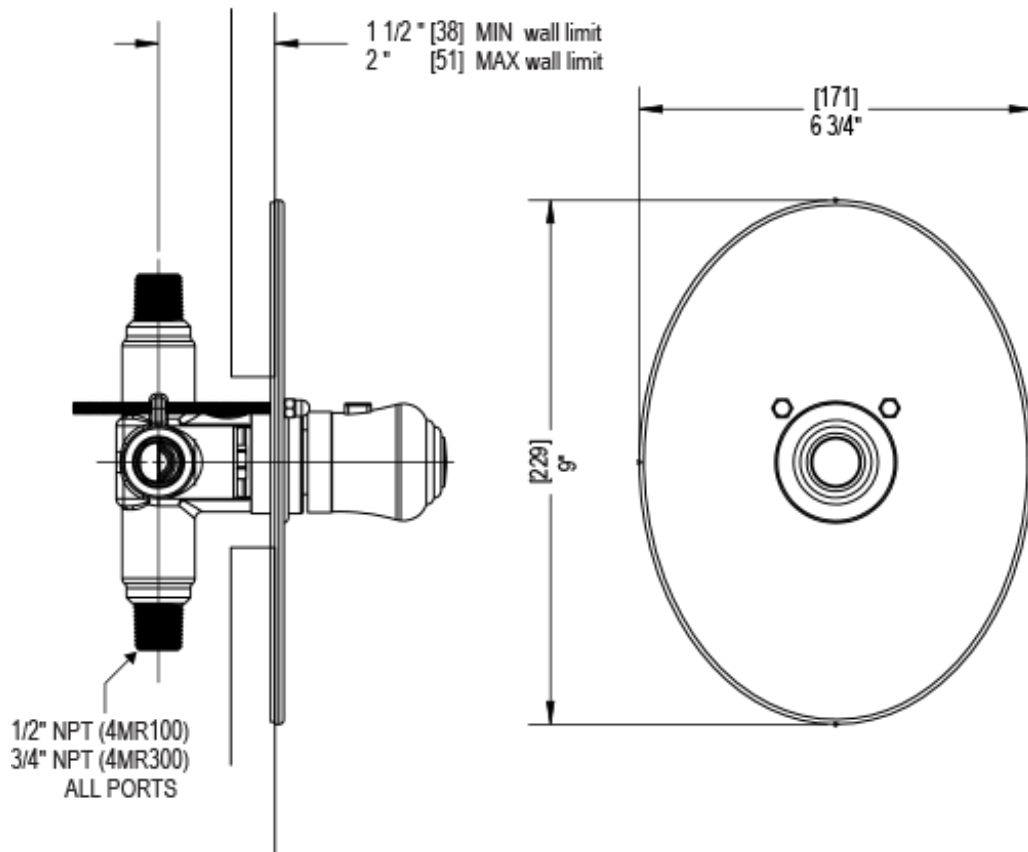

24FMCCHCH

Specifications

TEMPERATURE CONTROL VALVE WITH STOPS TRIM ONLY

THREE WAY DIVERTER WITH SHUT-OFFS IN BETWEEN FUNCTIONS, TRIM ONLY

ADJUSTABLE SLIDE BAR WITH HAND HELD SHOWER ASSEMBLY

INTEGRAL SUPPLY WITH 1/2" NPT X 1/2" NPSM X 3" NIPPLE

WALL MOUNT TUB SPOUT. 1/2" SLIP FIT

8" SHOWER HEAD WITH WALL MOUNT 12" SHOWER ARM & FLANGE