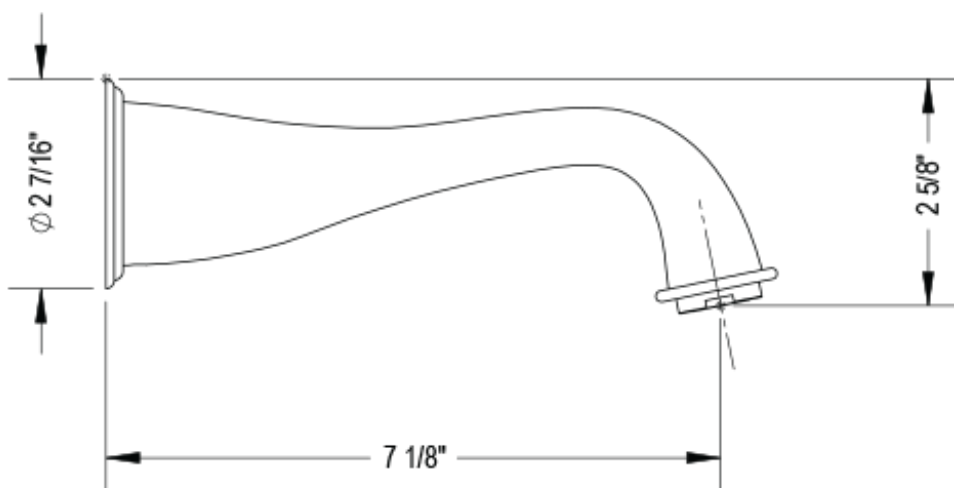

24FMCCHCH

Specifications

TEMPERATURE CONTROL VALVE WITH STOPS TRIM ONLY

THREE WAY DIVERTER WITH SHUT-OFFS IN BETWEEN FUNCTIONS, TRIM ONLY

ADJUSTABLE SLIDE BAR WITH HAND HELD SHOWER ASSEMBLY

INTEGRAL SUPPLY WITH 1/2" NPT X 1/2" NPSM X 3" NIPPLE

WALL MOUNT TUB SPOUT. 1/2" SLIP FIT

8" SHOWER HEAD WITH WALL MOUNT 12" SHOWER ARM & FLANGE