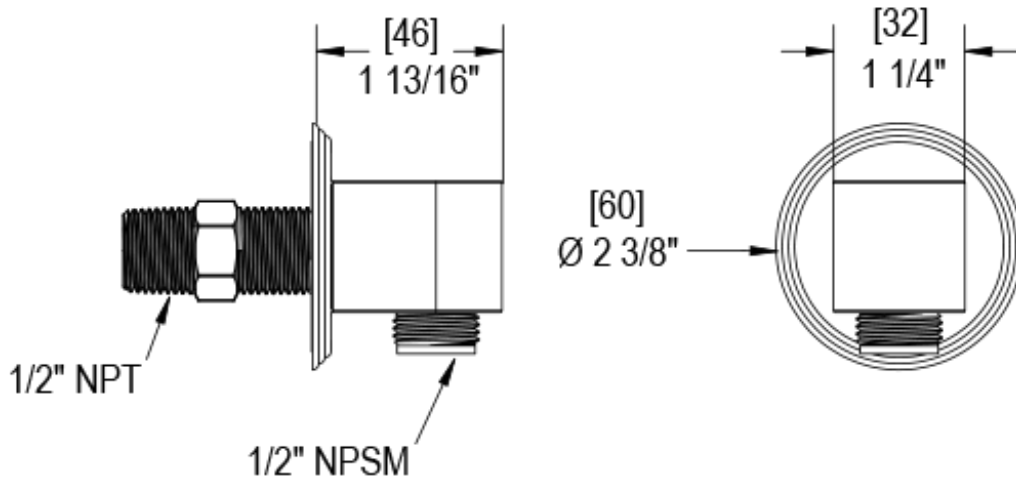

24FMCCHCH

Specifications

TEMPERATURE CONTROL VALVE WITH STOPS TRIM ONLY

THREE WAY DIVERTER WITH SHUT-OFFS IN BETWEEN FUNCTIONS, TRIM ONLY

ADJUSTABLE SLIDE BAR WITH HAND HELD SHOWER ASSEMBLY

INTEGRAL SUPPLY WITH 1/2" NPT X 1/2" NPSM X 3" NIPPLE

WALL MOUNT TUB SPOUT. 1/2" SLIP FIT

8" SHOWER HEAD WITH WALL MOUNT 12" SHOWER ARM & FLANGE