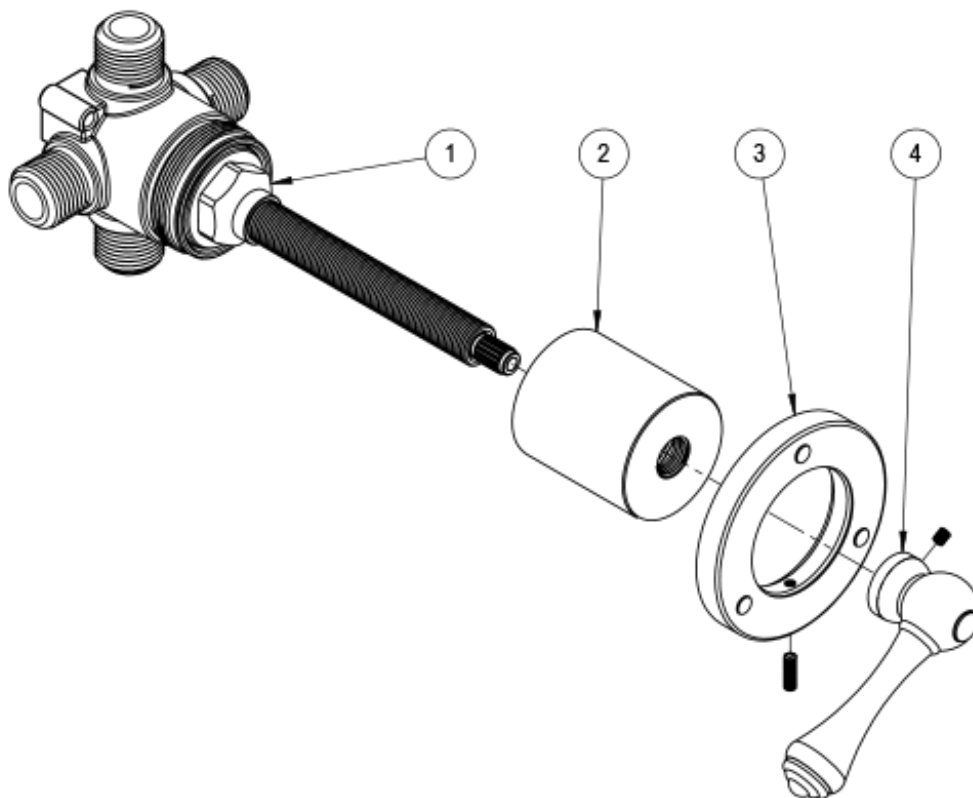

24FMCCHCH

Specifications

TEMPERATURE CONTROL VALVE WITH STOPS TRIM ONLY

THREE WAY DIVERTER WITH SHUT-OFFS IN BETWEEN FUNCTIONS, TRIM ONLY

ADJUSTABLE SLIDE BAR WITH HAND HELD SHOWER ASSEMBLY

INTEGRAL SUPPLY WITH 1/2" NPT X 1/2" NPSM X 3" NIPPLE

WALL MOUNT TUB SPOUT. 1/2" SLIP FIT

8" SHOWER HEAD WITH WALL MOUNT 12" SHOWER ARM & FLANGE