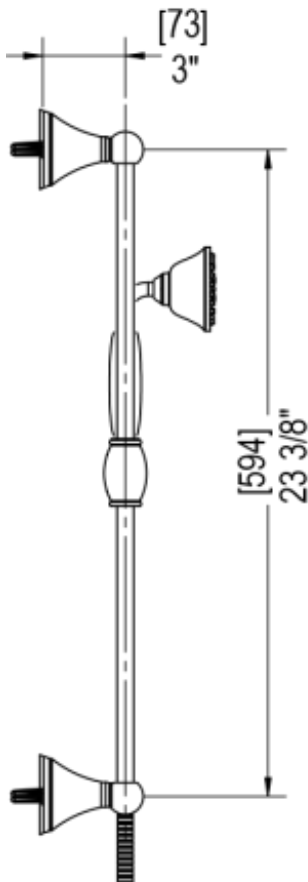

24FMCCHCH

Specifications

TEMPERATURE CONTROL VALVE WITH STOPS TRIM ONLY

THREE WAY DIVERTER WITH SHUT-OFFS IN BETWEEN FUNCTIONS, TRIM ONLY

ADJUSTABLE SLIDE BAR WITH HAND HELD SHOWER ASSEMBLY

INTEGRAL SUPPLY WITH 1/2" NPT X 1/2" NPSM X 3" NIPPLE

WALL MOUNT TUB SPOUT. 1/2" SLIP FIT

8" SHOWER HEAD WITH WALL MOUNT 12" SHOWER ARM & FLANGE