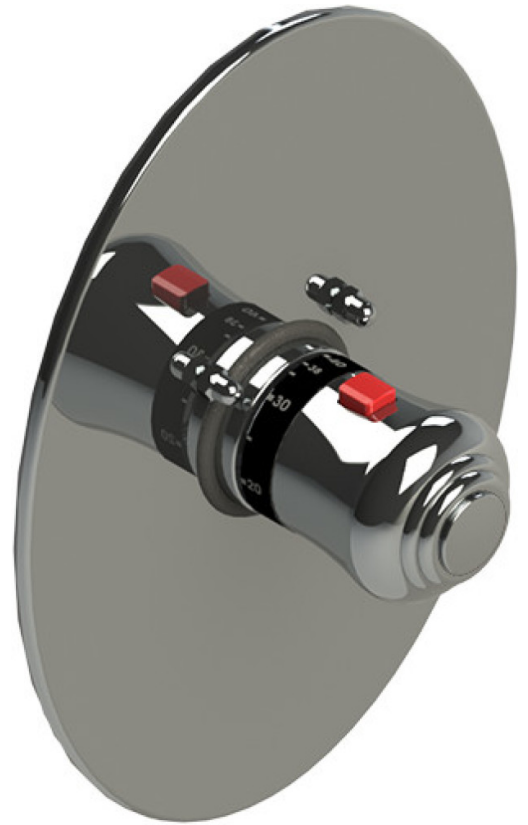

24FMCCHCH

Specifications

TEMPERATURE CONTROL VALVE WITH STOPS TRIM ONLY

THREE WAY DIVERTER WITH SHUT-OFFS IN BETWEEN FUNCTIONS, TRIM ONLY

ADJUSTABLE SLIDE BAR WITH HAND HELD SHOWER ASSEMBLY

INTEGRAL SUPPLY WITH 1/2" NPT X 1/2" NPSM X 3" NIPPLE

WALL MOUNT TUB SPOUT. 1/2" SLIP FIT

8" SHOWER HEAD WITH WALL MOUNT 12" SHOWER ARM & FLANGE