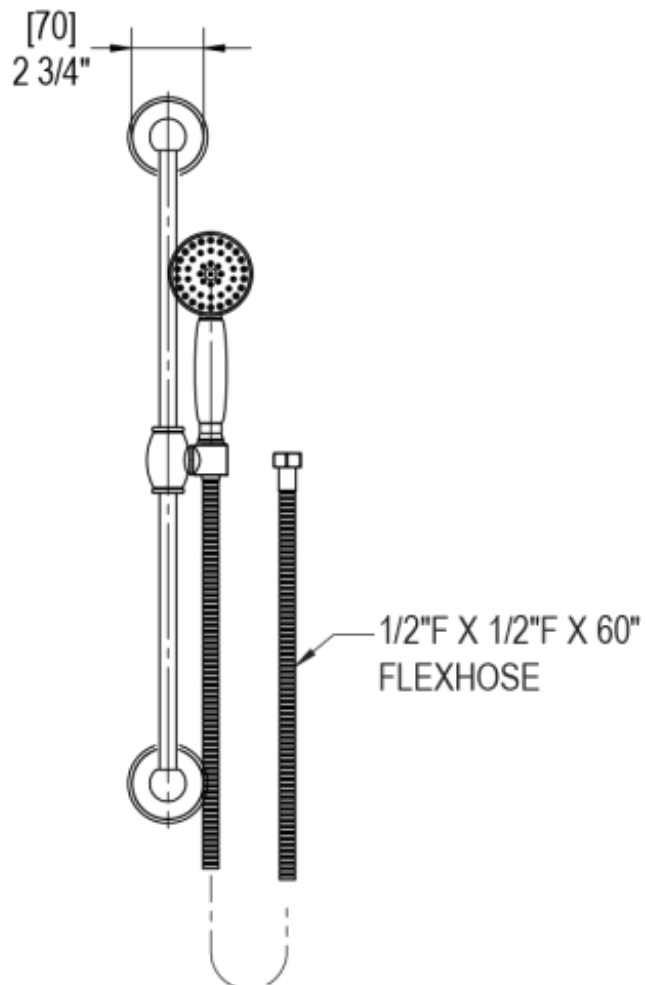

24FMCCHCH

Specifications

TEMPERATURE CONTROL VALVE WITH STOPS TRIM ONLY

THREE WAY DIVERTER WITH SHUT-OFFS IN BETWEEN FUNCTIONS, TRIM ONLY

ADJUSTABLE SLIDE BAR WITH HAND HELD SHOWER ASSEMBLY

INTEGRAL SUPPLY WITH 1/2" NPT X 1/2" NPSM X 3" NIPPLE

WALL MOUNT TUB SPOUT. 1/2" SLIP FIT

8" SHOWER HEAD WITH WALL MOUNT 12" SHOWER ARM & FLANGE