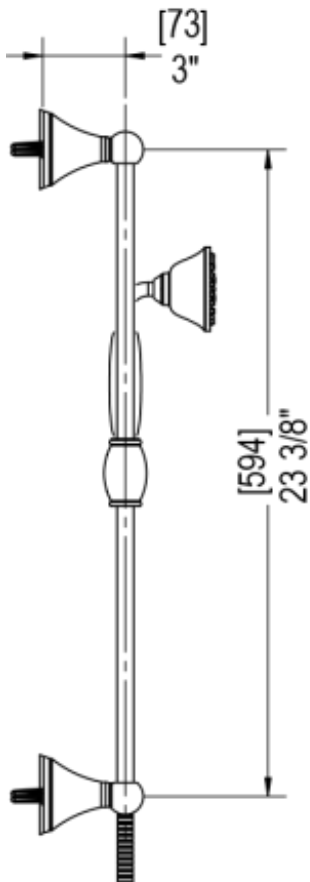

22FMCCHCH

Specifications

TEMPERATURE CONTROL VALVE WITH STOPS & TWO WAY DIVERTER WITH SHUT-OFF TRIM ONLY

ADJUSTABLE SLIDE BAR WITH HAND HELD SHOWER ASSEMBLY

INTEGRAL SUPPLY WITH 1/2" NPT X 1/2" NPSM X 3" NIPPLE

8" SHOWER HEAD WITH CEILING MOUNT 8" SHOWER ARM & FLANGE