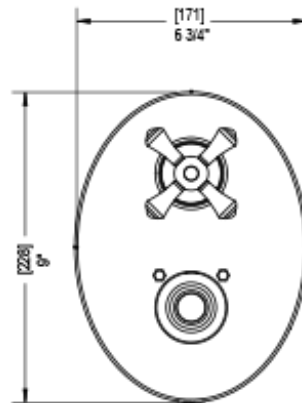

22FMCCHCH

Specifications

TEMPERATURE CONTROL VALVE WITH STOPS & TWO WAY DIVERTER WITH SHUT-OFF TRIM ONLY

ADJUSTABLE SLIDE BAR WITH HAND HELD SHOWER ASSEMBLY

INTEGRAL SUPPLY WITH 1/2" NPT X 1/2" NPSM X 3" NIPPLE

8" SHOWER HEAD WITH CEILING MOUNT 8" SHOWER ARM & FLANGE