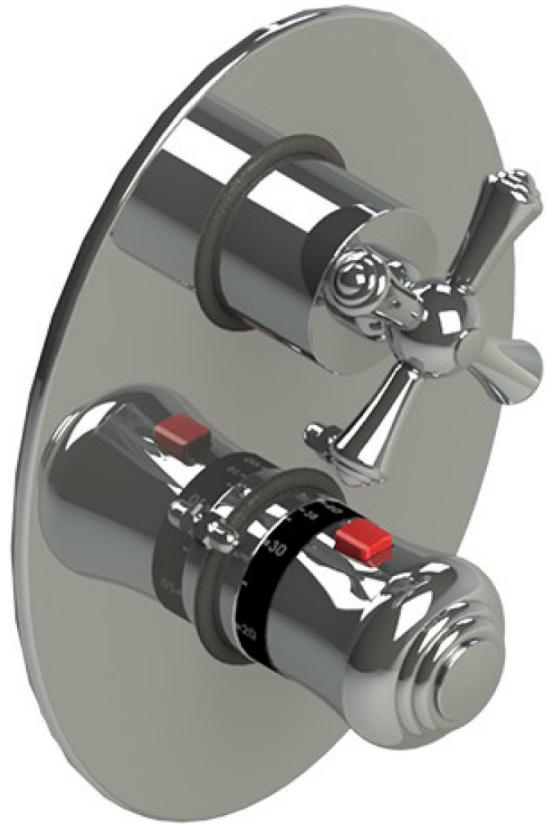

22FMCCHCH

Specifications

TEMPERATURE CONTROL VALVE WITH STOPS & TWO WAY DIVERTER WITH SHUT-OFF TRIM ONLY

ADJUSTABLE SLIDE BAR WITH HAND HELD SHOWER ASSEMBLY

INTEGRAL SUPPLY WITH 1/2" NPT X 1/2" NPSM X 3" NIPPLE

8" SHOWER HEAD WITH CEILING MOUNT 8" SHOWER ARM & FLANGE