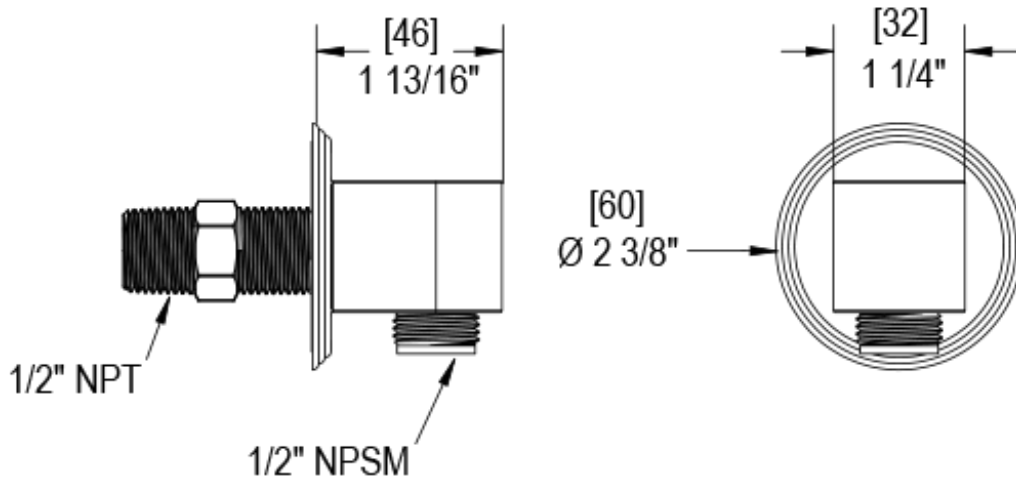

22FMCCHCH

Specifications

TEMPERATURE CONTROL VALVE WITH STOPS & TWO WAY DIVERTER WITH SHUT-OFF TRIM ONLY

ADJUSTABLE SLIDE BAR WITH HAND HELD SHOWER ASSEMBLY

INTEGRAL SUPPLY WITH 1/2" NPT X 1/2" NPSM X 3" NIPPLE

8" SHOWER HEAD WITH CEILING MOUNT 8" SHOWER ARM & FLANGE