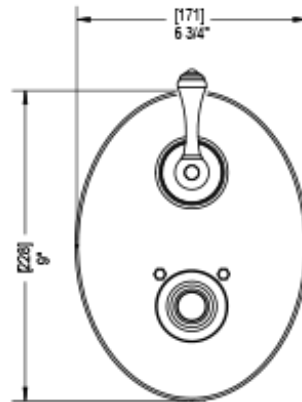

22FMCCHCH

Specifications

TEMPERATURE CONTROL VALVE WITH STOPS & TWO WAY DIVERTER WITH SHUT-OFF TRIM ONLY

ADJUSTABLE SLIDE BAR WITH HAND HELD SHOWER ASSEMBLY

INTEGRAL SUPPLY WITH 1/2" NPT X 1/2" NPSM X 3" NIPPLE

8" SHOWER HEAD WITH CEILING MOUNT 8" SHOWER ARM & FLANGE