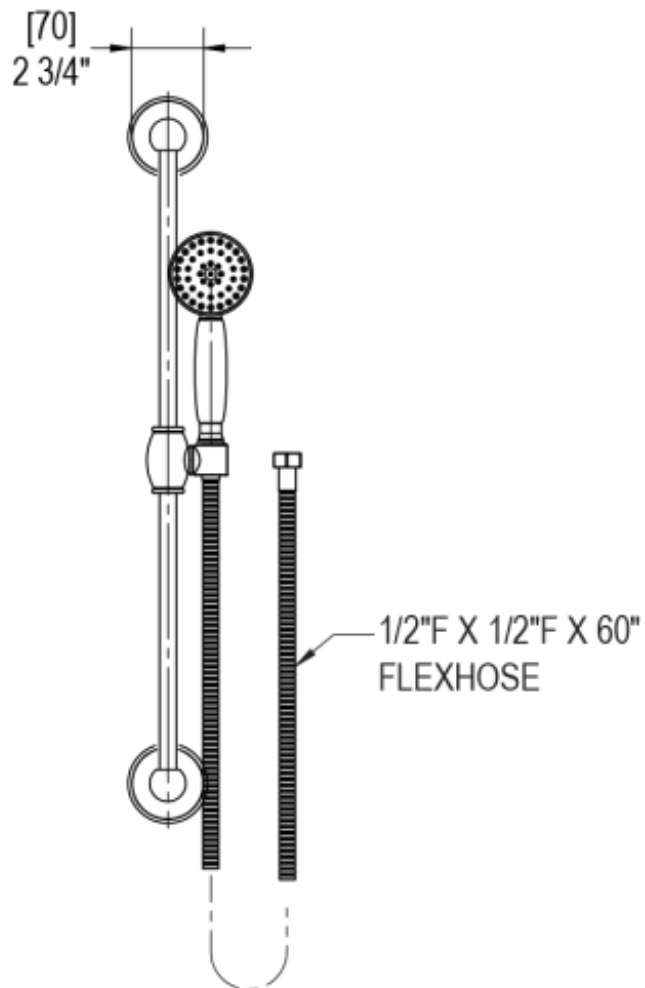

22FMCCHCH

Specifications

TEMPERATURE CONTROL VALVE WITH STOPS & TWO WAY DIVERTER WITH SHUT-OFF TRIM ONLY

ADJUSTABLE SLIDE BAR WITH HAND HELD SHOWER ASSEMBLY

INTEGRAL SUPPLY WITH 1/2" NPT X 1/2" NPSM X 3" NIPPLE

8" SHOWER HEAD WITH CEILING MOUNT 8" SHOWER ARM & FLANGE