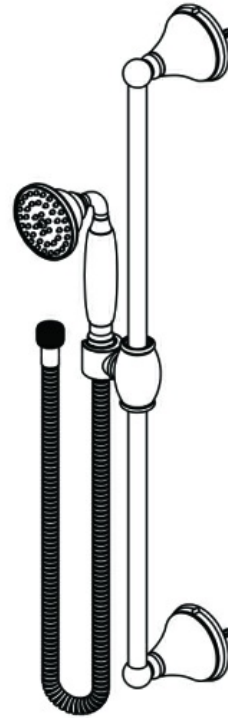

22FMCCHCH

Specifications

TEMPERATURE CONTROL VALVE WITH STOPS & TWO WAY DIVERTER WITH SHUT-OFF TRIM ONLY

ADJUSTABLE SLIDE BAR WITH HAND HELD SHOWER ASSEMBLY

INTEGRAL SUPPLY WITH 1/2" NPT X 1/2" NPSM X 3" NIPPLE

8" SHOWER HEAD WITH CEILING MOUNT 8" SHOWER ARM & FLANGE