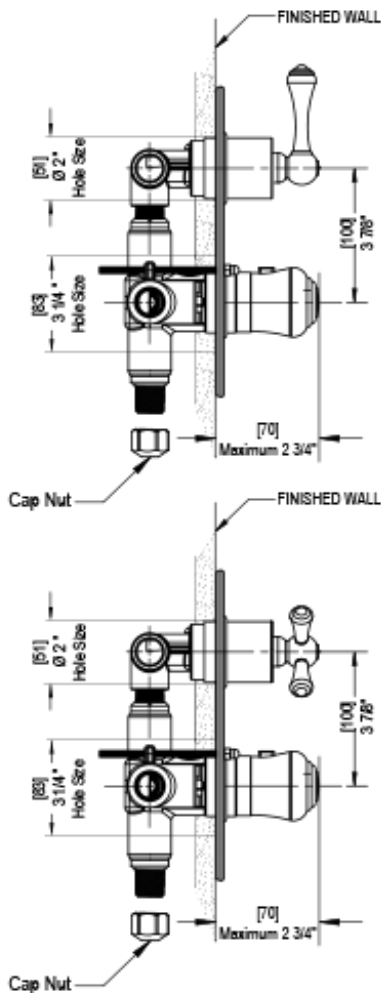

22FMCCHCH

Specifications

TEMPERATURE CONTROL VALVE WITH STOPS & TWO WAY DIVERTER WITH SHUT-OFF TRIM ONLY

ADJUSTABLE SLIDE BAR WITH HAND HELD SHOWER ASSEMBLY

INTEGRAL SUPPLY WITH 1/2" NPT X 1/2" NPSM X 3" NIPPLE

8" SHOWER HEAD WITH CEILING MOUNT 8" SHOWER ARM & FLANGE