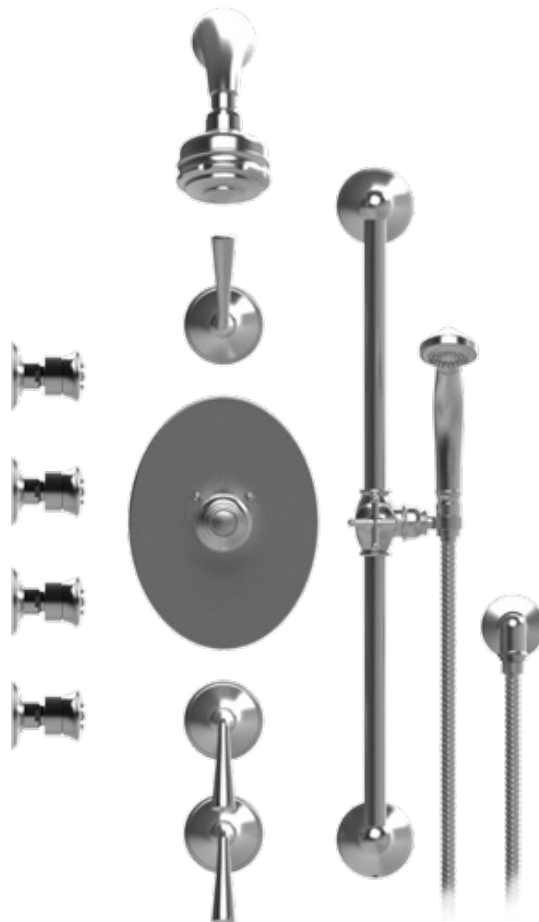

45JSLCHCH Specifications

TEMPERATURE CONTROL VALVE WITH STOPS TRIM ONLY

VOLUME CONTROL VALVE TRIM ONLY

ADJUSTABLE SLIDE BAR WITH HAND HELD SHOWER ASSEMBLY

INTEGRAL SUPPLY WITH 1/2" NPT X 1/2" NPSM X 3" NIPPLE

BODY SPRAY WITH 1/2" NPT X 1/2" NPSM X 3" NIPPLE X QTY 4 INCLUDED

3 FUNCTION SHOWER HEAD WITH 8" SHOWER ARM & FLANGE