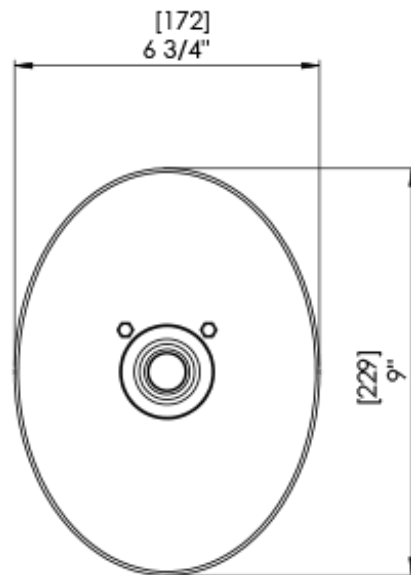

45JSLCHCH Specifications

TEMPERATURE CONTROL VALVE WITH STOPS TRIM ONLY

VOLUME CONTROL VALVE TRIM ONLY

ADJUSTABLE SLIDE BAR WITH HAND HELD SHOWER ASSEMBLY

INTEGRAL SUPPLY WITH 1/2" NPT X 1/2" NPSM X 3" NIPPLE

BODY SPRAY WITH 1/2" NPT X 1/2" NPSM X 3" NIPPLE X QTY 4 INCLUDED

3 FUNCTION SHOWER HEAD WITH 8" SHOWER ARM & FLANGE