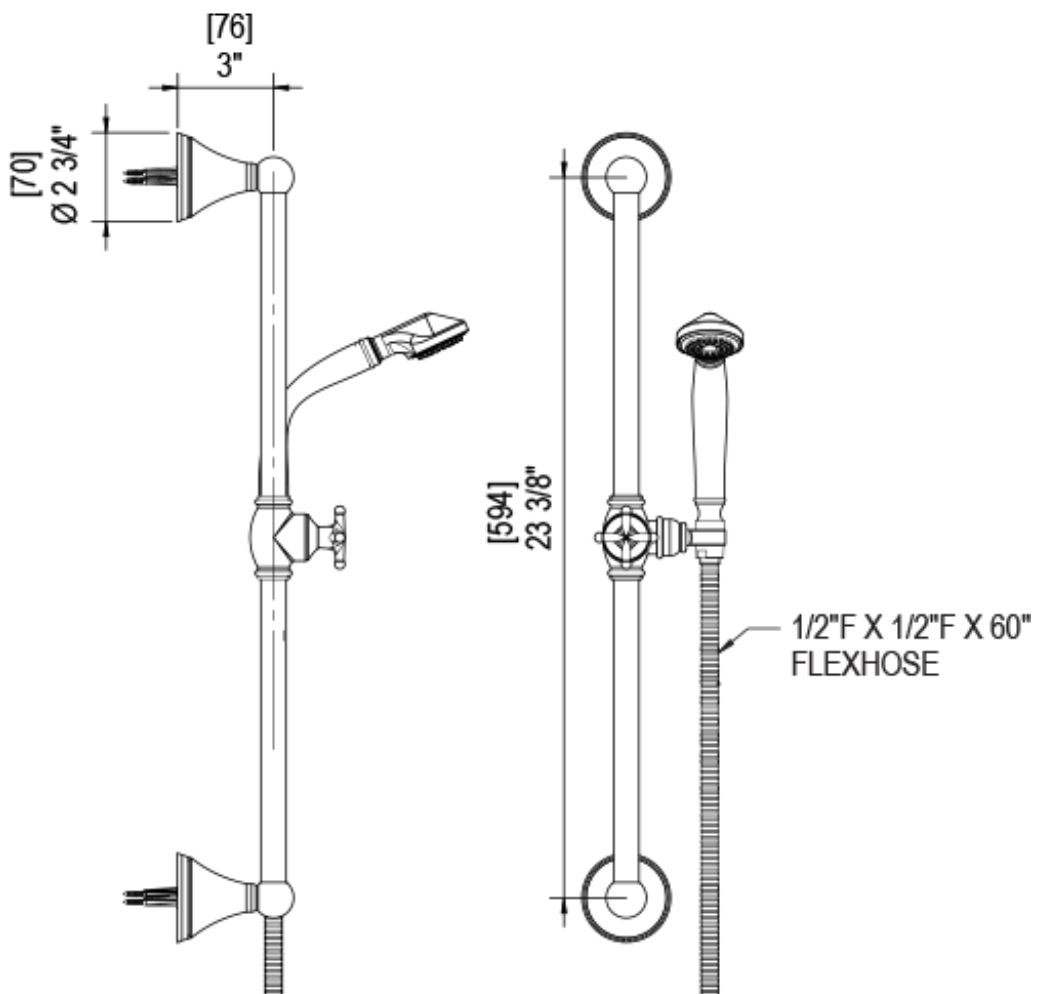

45JSLCHCH Specifications

TEMPERATURE CONTROL VALVE WITH STOPS TRIM ONLY

VOLUME CONTROL VALVE TRIM ONLY

ADJUSTABLE SLIDE BAR WITH HAND HELD SHOWER ASSEMBLY

INTEGRAL SUPPLY WITH 1/2" NPT X 1/2" NPSM X 3" NIPPLE

BODY SPRAY WITH 1/2" NPT X 1/2" NPSM X 3" NIPPLE X QTY 4 INCLUDED

3 FUNCTION SHOWER HEAD WITH 8" SHOWER ARM & FLANGE