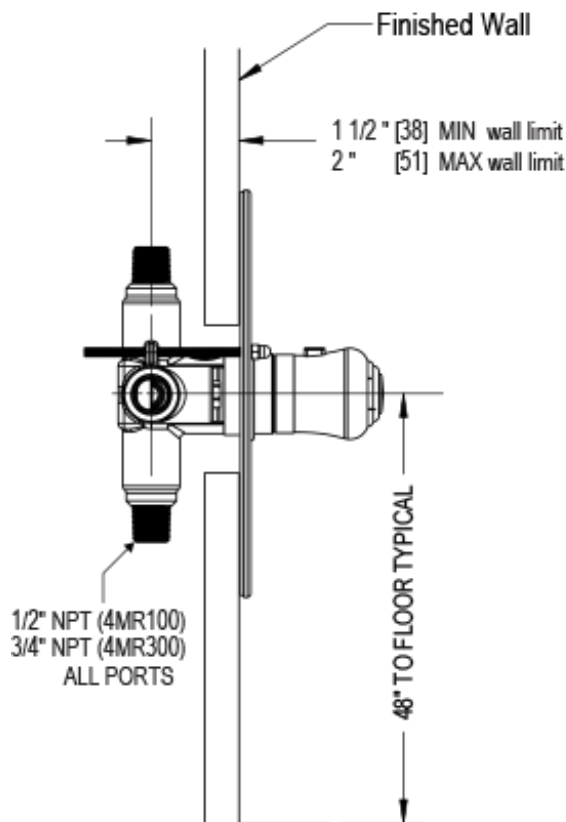

45JSLCHCH Specifications

TEMPERATURE CONTROL VALVE WITH STOPS TRIM ONLY

VOLUME CONTROL VALVE TRIM ONLY

ADJUSTABLE SLIDE BAR WITH HAND HELD SHOWER ASSEMBLY

INTEGRAL SUPPLY WITH 1/2" NPT X 1/2" NPSM X 3" NIPPLE

BODY SPRAY WITH 1/2" NPT X 1/2" NPSM X 3" NIPPLE X QTY 4 INCLUDED

3 FUNCTION SHOWER HEAD WITH 8" SHOWER ARM & FLANGE