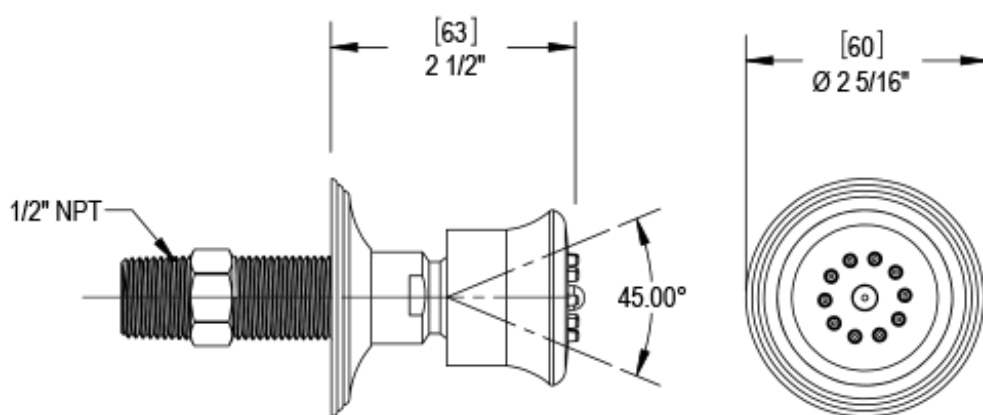

45JSLCHCH Specifications

TEMPERATURE CONTROL VALVE WITH STOPS TRIM ONLY

VOLUME CONTROL VALVE TRIM ONLY

ADJUSTABLE SLIDE BAR WITH HAND HELD SHOWER ASSEMBLY

INTEGRAL SUPPLY WITH 1/2" NPT X 1/2" NPSM X 3" NIPPLE

BODY SPRAY WITH 1/2" NPT X 1/2" NPSM X 3" NIPPLE X QTY 4 INCLUDED

3 FUNCTION SHOWER HEAD WITH 8" SHOWER ARM & FLANGE