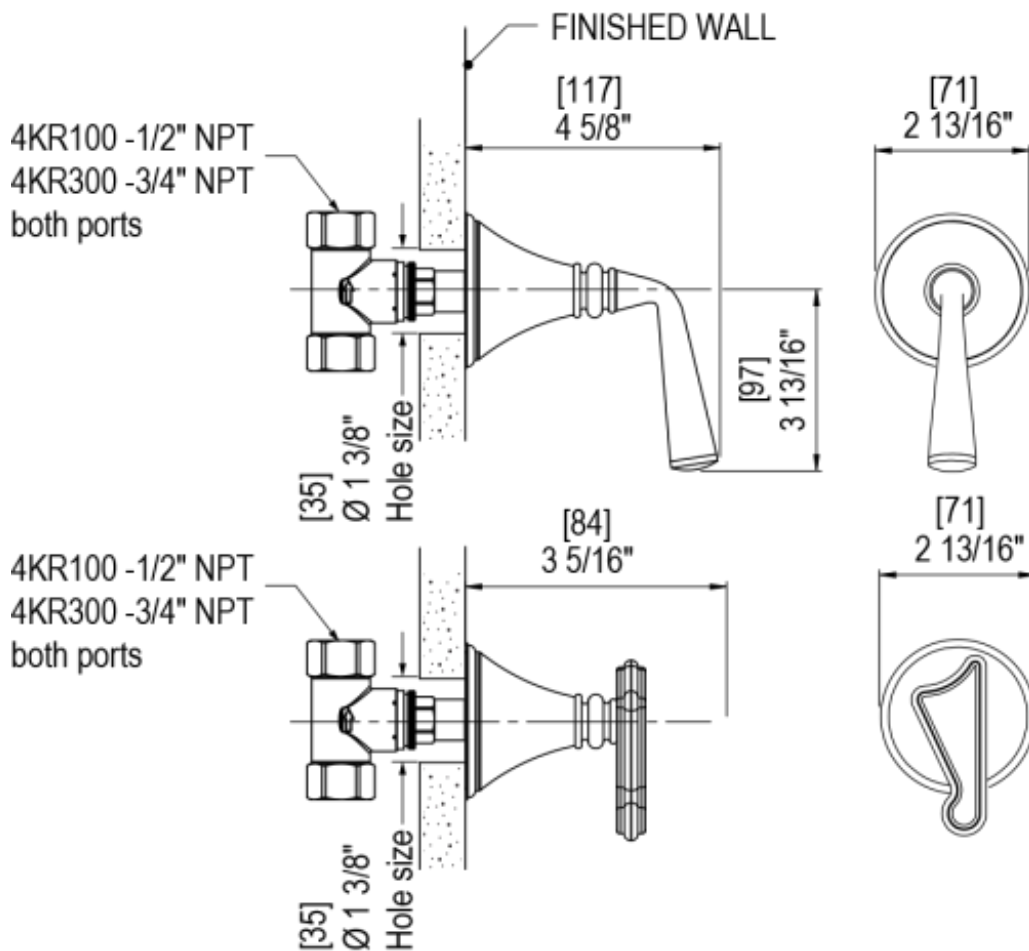

45JSLCHCH Specifications

TEMPERATURE CONTROL VALVE WITH STOPS TRIM ONLY

VOLUME CONTROL VALVE TRIM ONLY

ADJUSTABLE SLIDE BAR WITH HAND HELD SHOWER ASSEMBLY

INTEGRAL SUPPLY WITH 1/2" NPT X 1/2" NPSM X 3" NIPPLE

BODY SPRAY WITH 1/2" NPT X 1/2" NPSM X 3" NIPPLE X QTY 4 INCLUDED

3 FUNCTION SHOWER HEAD WITH 8" SHOWER ARM & FLANGE