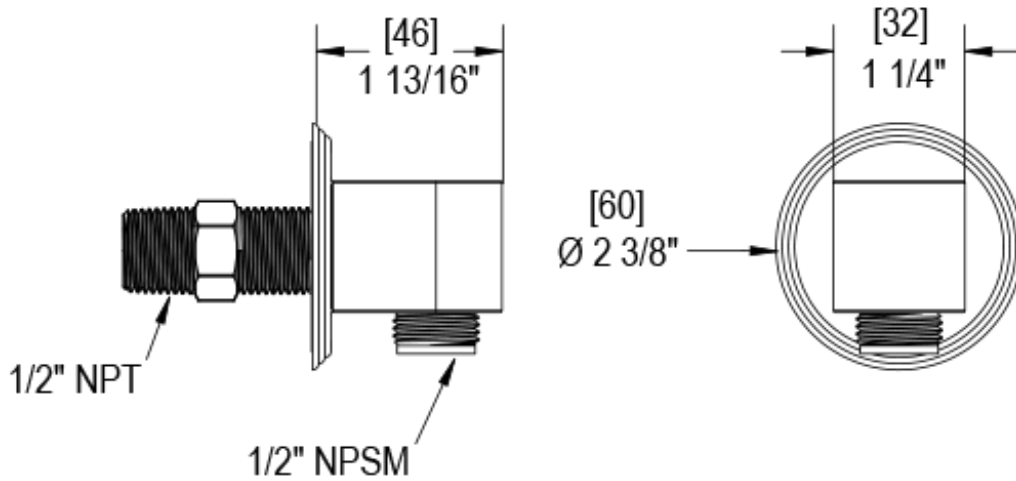

45JSLCHCH Specifications

TEMPERATURE CONTROL VALVE WITH STOPS TRIM ONLY

VOLUME CONTROL VALVE TRIM ONLY

ADJUSTABLE SLIDE BAR WITH HAND HELD SHOWER ASSEMBLY

INTEGRAL SUPPLY WITH 1/2" NPT X 1/2" NPSM X 3" NIPPLE

BODY SPRAY WITH 1/2" NPT X 1/2" NPSM X 3" NIPPLE X QTY 4 INCLUDED

3 FUNCTION SHOWER HEAD WITH 8" SHOWER ARM & FLANGE