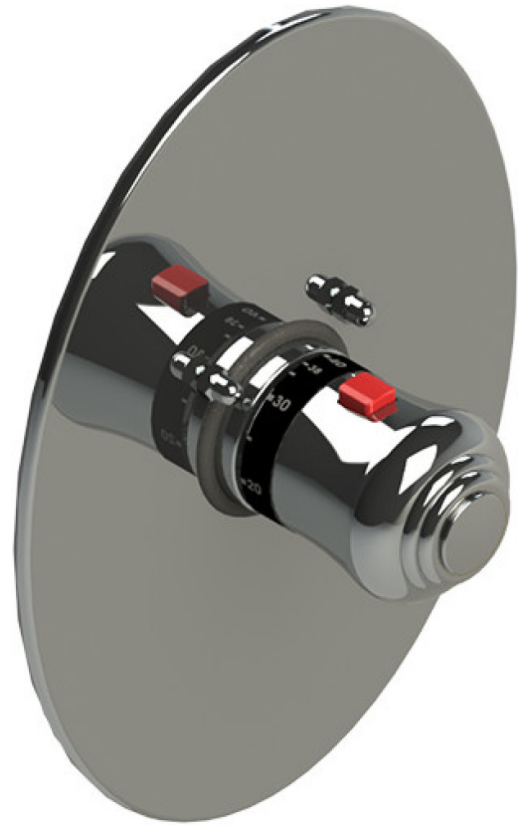

45JSLCHCH Specifications

TEMPERATURE CONTROL VALVE WITH STOPS TRIM ONLY

VOLUME CONTROL VALVE TRIM ONLY

ADJUSTABLE SLIDE BAR WITH HAND HELD SHOWER ASSEMBLY

INTEGRAL SUPPLY WITH 1/2" NPT X 1/2" NPSM X 3" NIPPLE

BODY SPRAY WITH 1/2" NPT X 1/2" NPSM X 3" NIPPLE X QTY 4 INCLUDED

3 FUNCTION SHOWER HEAD WITH 8" SHOWER ARM & FLANGE