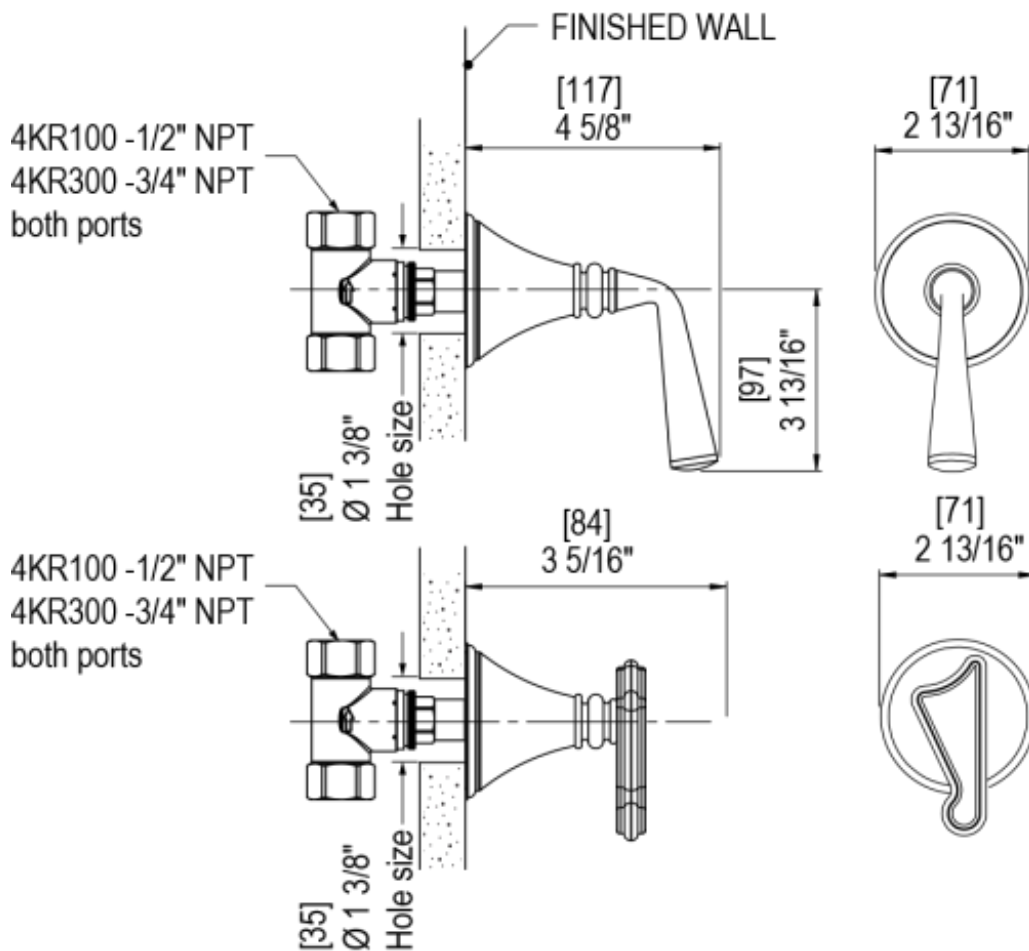

# 47JSLCHCH Specifications

TEMPERATURE CONTROL VALVE WITH STOPS TRIM ONLY

VOLUME CONTROL VALVE TRIM ONLY

ADJUSTABLE SLIDE BAR WITH HAND HELD SHOWER ASSEMBLY

INTEGRAL SUPPLY WITH 1/2" NPT X 1/2" NPSM X 3" NIPPLE

BODY SPRAY WITH 1/2" NPT X 1/2" NPSM X 3" NIPPLE X QTY 4 INCLUDED

8" SHOWER HEAD WITH CEILING MOUNT 8" SHOWER ARM & FLANGE