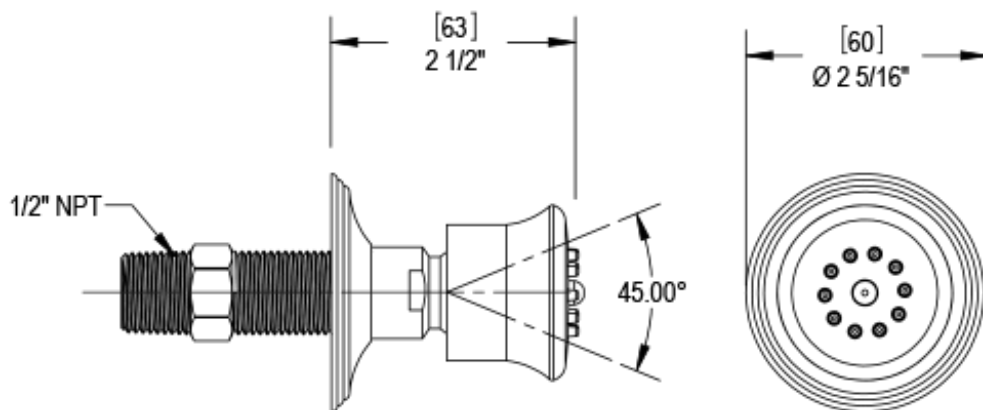

# 47JSLCHCH Specifications

TEMPERATURE CONTROL VALVE WITH STOPS TRIM ONLY

VOLUME CONTROL VALVE TRIM ONLY

ADJUSTABLE SLIDE BAR WITH HAND HELD SHOWER ASSEMBLY

INTEGRAL SUPPLY WITH 1/2" NPT X 1/2" NPSM X 3" NIPPLE

BODY SPRAY WITH 1/2" NPT X 1/2" NPSM X 3" NIPPLE X QTY 4 INCLUDED

8" SHOWER HEAD WITH CEILING MOUNT 8" SHOWER ARM & FLANGE