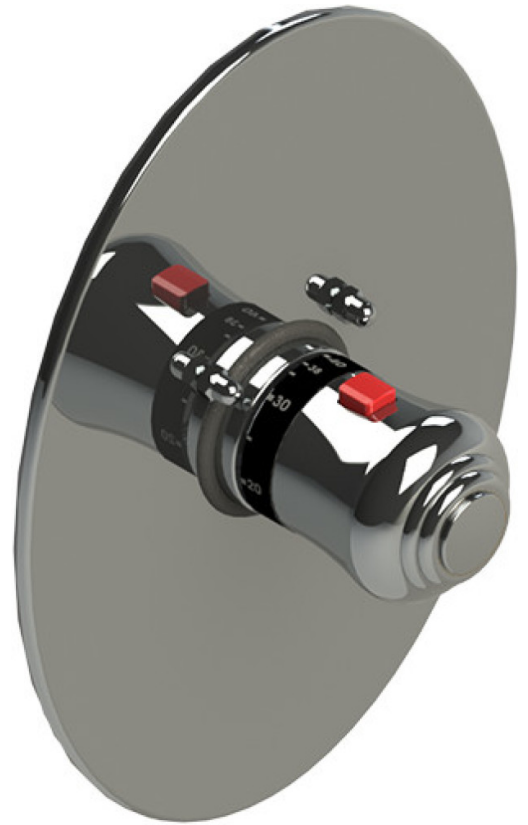

# 47JSLCHCH Specifications

TEMPERATURE CONTROL VALVE WITH STOPS TRIM ONLY

VOLUME CONTROL VALVE TRIM ONLY

ADJUSTABLE SLIDE BAR WITH HAND HELD SHOWER ASSEMBLY

INTEGRAL SUPPLY WITH 1/2" NPT X 1/2" NPSM X 3" NIPPLE

BODY SPRAY WITH 1/2" NPT X 1/2" NPSM X 3" NIPPLE X QTY 4 INCLUDED

8" SHOWER HEAD WITH CEILING MOUNT 8" SHOWER ARM & FLANGE