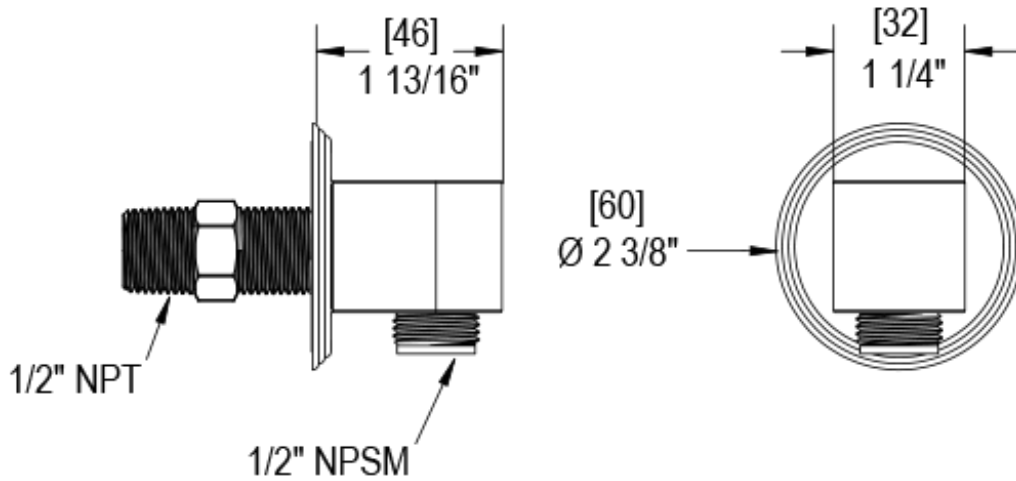

# 47JSLCHCH Specifications

TEMPERATURE CONTROL VALVE WITH STOPS TRIM ONLY

VOLUME CONTROL VALVE TRIM ONLY

ADJUSTABLE SLIDE BAR WITH HAND HELD SHOWER ASSEMBLY

INTEGRAL SUPPLY WITH 1/2" NPT X 1/2" NPSM X 3" NIPPLE

BODY SPRAY WITH 1/2" NPT X 1/2" NPSM X 3" NIPPLE X QTY 4 INCLUDED

8" SHOWER HEAD WITH CEILING MOUNT 8" SHOWER ARM & FLANGE