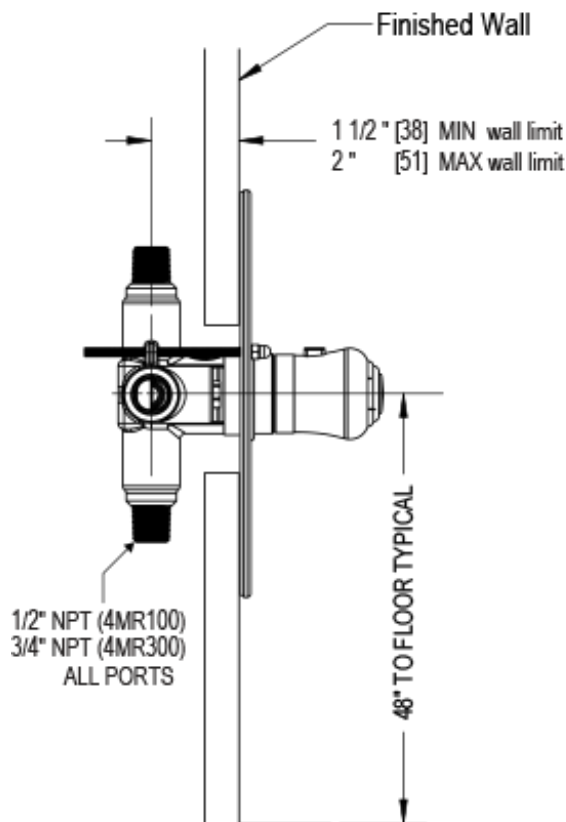

# 47JSLCHCH Specifications

TEMPERATURE CONTROL VALVE WITH STOPS TRIM ONLY

VOLUME CONTROL VALVE TRIM ONLY

ADJUSTABLE SLIDE BAR WITH HAND HELD SHOWER ASSEMBLY

INTEGRAL SUPPLY WITH 1/2" NPT X 1/2" NPSM X 3" NIPPLE

BODY SPRAY WITH 1/2" NPT X 1/2" NPSM X 3" NIPPLE X QTY 4 INCLUDED

8" SHOWER HEAD WITH CEILING MOUNT 8" SHOWER ARM & FLANGE