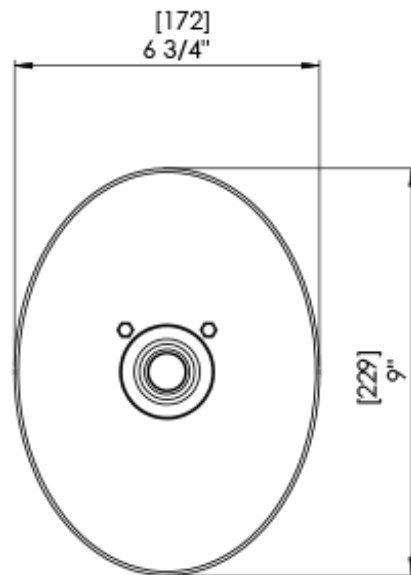

# 47JSLCHCH Specifications

TEMPERATURE CONTROL VALVE WITH STOPS TRIM ONLY

VOLUME CONTROL VALVE TRIM ONLY

ADJUSTABLE SLIDE BAR WITH HAND HELD SHOWER ASSEMBLY

INTEGRAL SUPPLY WITH 1/2" NPT X 1/2" NPSM X 3" NIPPLE

BODY SPRAY WITH 1/2" NPT X 1/2" NPSM X 3" NIPPLE X QTY 4 INCLUDED

8" SHOWER HEAD WITH CEILING MOUNT 8" SHOWER ARM & FLANGE