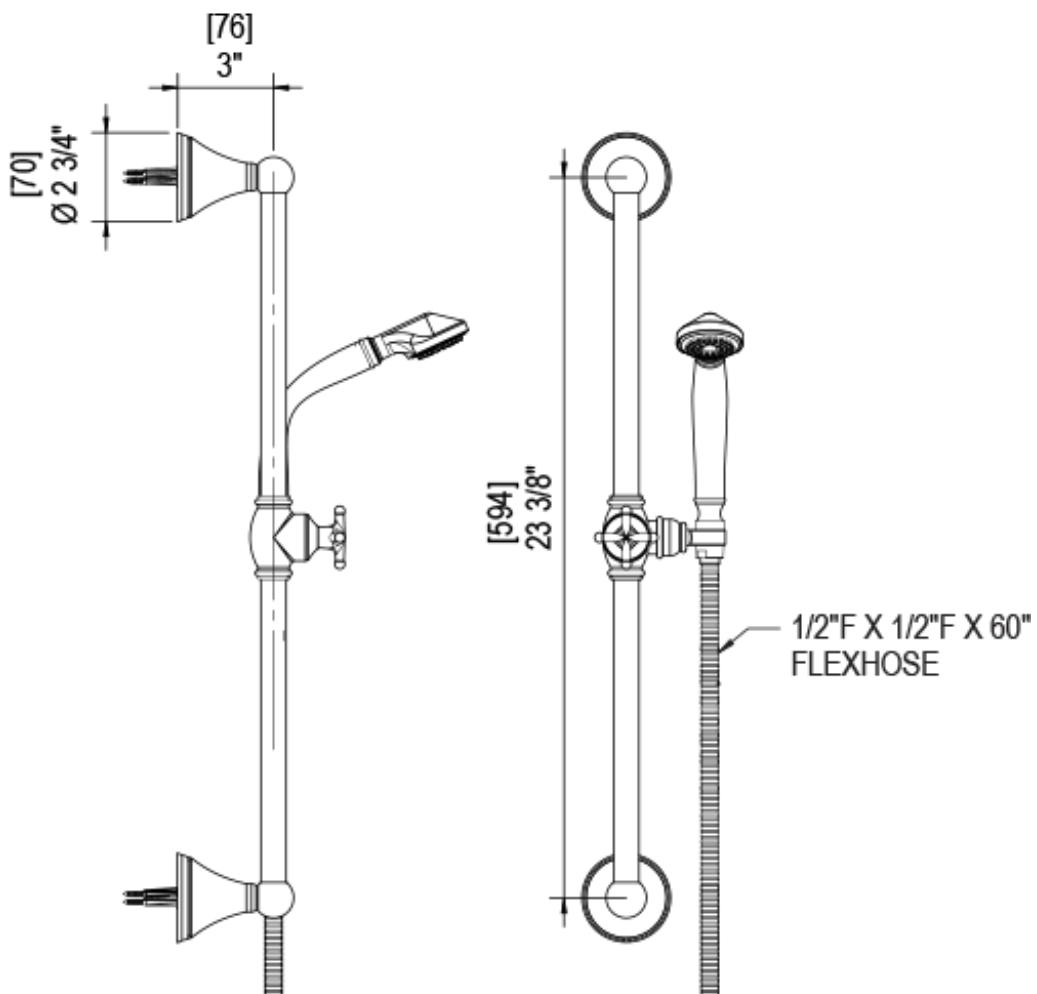

# 47JSLCHCH Specifications

TEMPERATURE CONTROL VALVE WITH STOPS TRIM ONLY

VOLUME CONTROL VALVE TRIM ONLY

ADJUSTABLE SLIDE BAR WITH HAND HELD SHOWER ASSEMBLY

INTEGRAL SUPPLY WITH 1/2" NPT X 1/2" NPSM X 3" NIPPLE

BODY SPRAY WITH 1/2" NPT X 1/2" NPSM X 3" NIPPLE X QTY 4 INCLUDED

8" SHOWER HEAD WITH CEILING MOUNT 8" SHOWER ARM & FLANGE