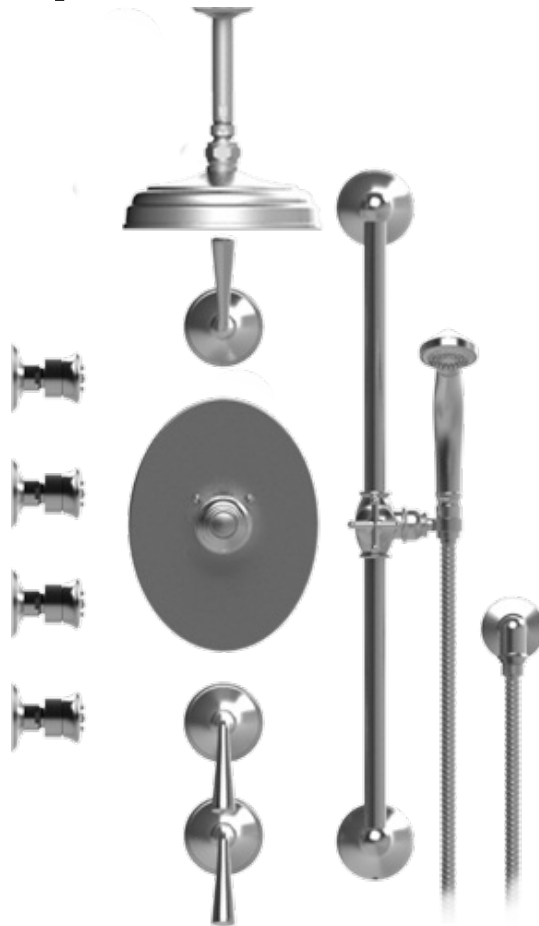

# 47JSLCHCH Specifications

TEMPERATURE CONTROL VALVE WITH STOPS TRIM ONLY

VOLUME CONTROL VALVE TRIM ONLY

ADJUSTABLE SLIDE BAR WITH HAND HELD SHOWER ASSEMBLY

INTEGRAL SUPPLY WITH 1/2" NPT X 1/2" NPSM X 3" NIPPLE

BODY SPRAY WITH 1/2" NPT X 1/2" NPSM X 3" NIPPLE X QTY 4 INCLUDED

8" SHOWER HEAD WITH CEILING MOUNT 8" SHOWER ARM & FLANGE