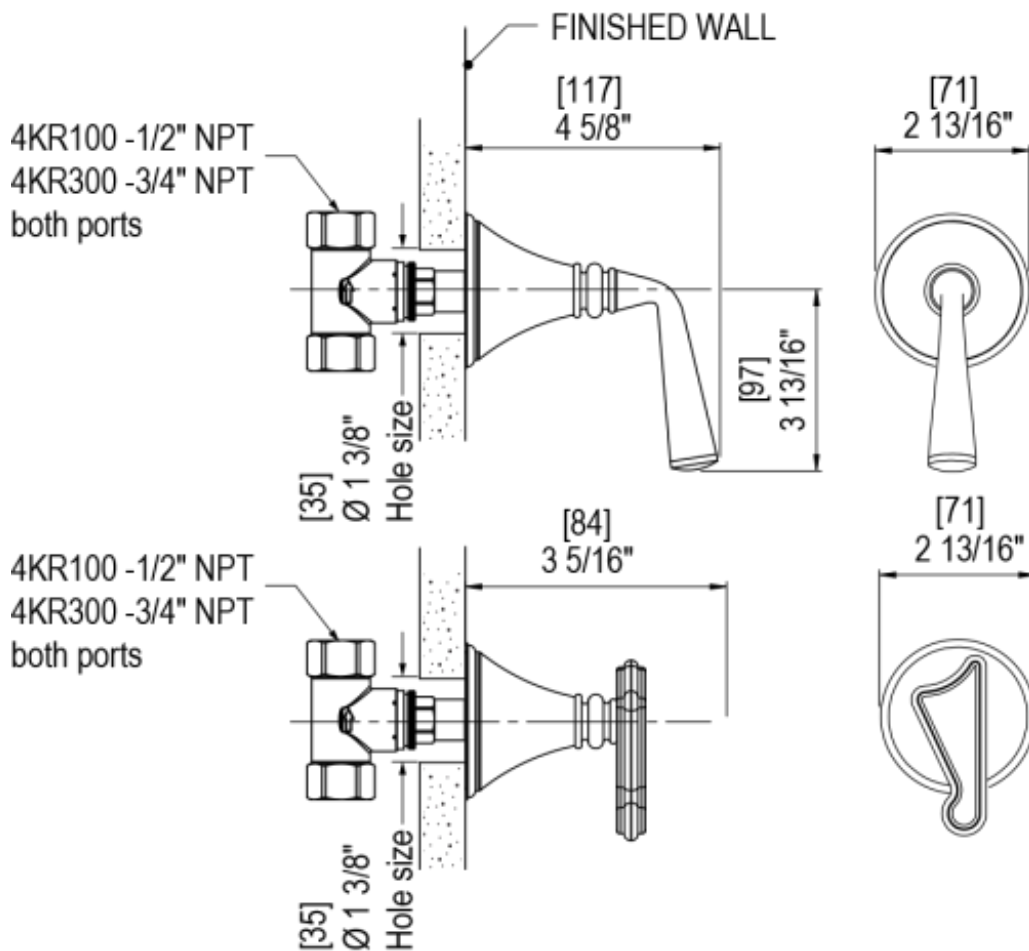

46JSLCHCH

Specifications

TEMPERATURE CONTROL VALVE WITH STOPS TRIM ONLY

VOLUME CONTROL VALVE TRIM ONLY

ADJUSTABLE SLIDE BAR WITH HAND HELD SHOWER ASSEMBLY

INTEGRAL SUPPLY WITH 1/2" NPT X 1/2" NPSM X 3" NIPPLE

BODY SPRAY WITH 1/2" NPT X 1/2" NPSM X 3" NIPPLE X QTY 4 INCLUDED

8" SHOWER HEAD WITH WALL MOUNT 12" SHOWER ARM & FLANGE