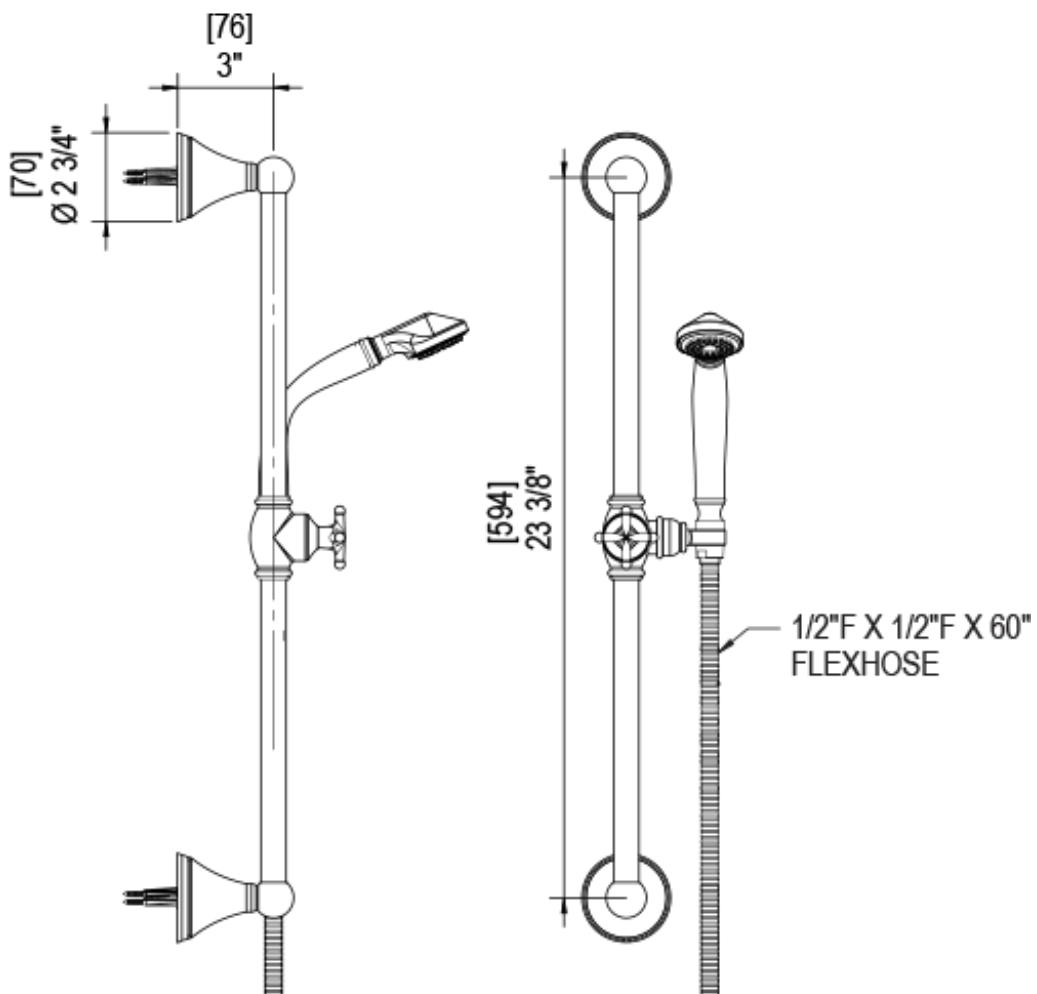

46JSLCHCH

Specifications

TEMPERATURE CONTROL VALVE WITH STOPS TRIM ONLY

VOLUME CONTROL VALVE TRIM ONLY

ADJUSTABLE SLIDE BAR WITH HAND HELD SHOWER ASSEMBLY

INTEGRAL SUPPLY WITH 1/2" NPT X 1/2" NPSM X 3" NIPPLE

BODY SPRAY WITH 1/2" NPT X 1/2" NPSM X 3" NIPPLE X QTY 4 INCLUDED

8" SHOWER HEAD WITH WALL MOUNT 12" SHOWER ARM & FLANGE