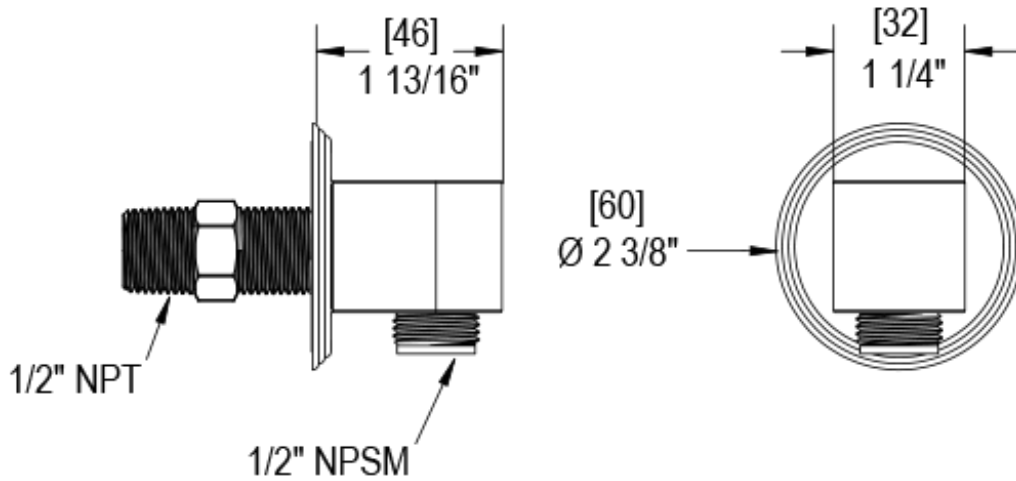

46JSLCHCH

Specifications

TEMPERATURE CONTROL VALVE WITH STOPS TRIM ONLY

VOLUME CONTROL VALVE TRIM ONLY

ADJUSTABLE SLIDE BAR WITH HAND HELD SHOWER ASSEMBLY

INTEGRAL SUPPLY WITH 1/2" NPT X 1/2" NPSM X 3" NIPPLE

BODY SPRAY WITH 1/2" NPT X 1/2" NPSM X 3" NIPPLE X QTY 4 INCLUDED

8" SHOWER HEAD WITH WALL MOUNT 12" SHOWER ARM & FLANGE