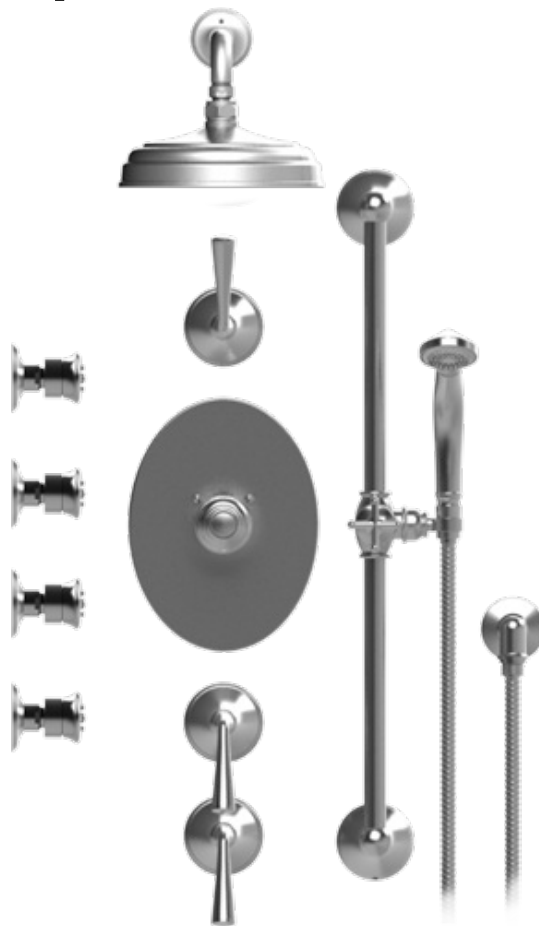

46JSLCHCH

Specifications

TEMPERATURE CONTROL VALVE WITH STOPS TRIM ONLY

VOLUME CONTROL VALVE TRIM ONLY

ADJUSTABLE SLIDE BAR WITH HAND HELD SHOWER ASSEMBLY

INTEGRAL SUPPLY WITH 1/2" NPT X 1/2" NPSM X 3" NIPPLE

BODY SPRAY WITH 1/2" NPT X 1/2" NPSM X 3" NIPPLE X QTY 4 INCLUDED

8" SHOWER HEAD WITH WALL MOUNT 12" SHOWER ARM & FLANGE