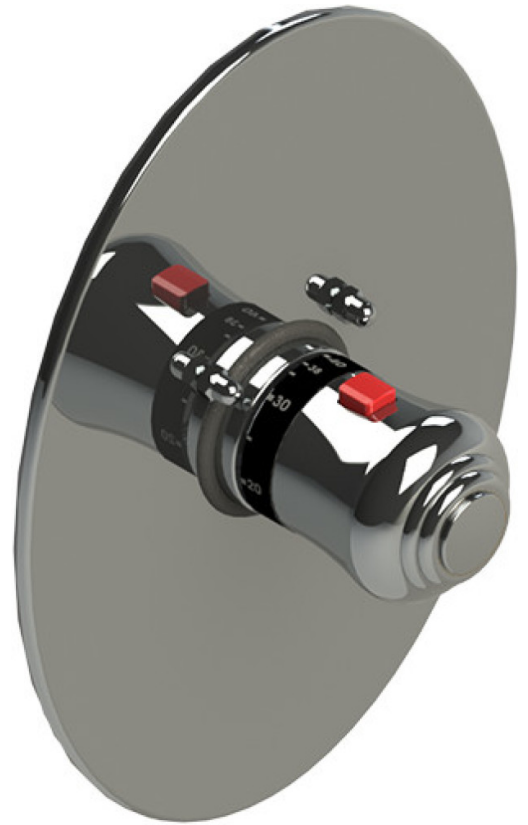

46JSLCHCH

Specifications

TEMPERATURE CONTROL VALVE WITH STOPS TRIM ONLY

VOLUME CONTROL VALVE TRIM ONLY

ADJUSTABLE SLIDE BAR WITH HAND HELD SHOWER ASSEMBLY

INTEGRAL SUPPLY WITH 1/2" NPT X 1/2" NPSM X 3" NIPPLE

BODY SPRAY WITH 1/2" NPT X 1/2" NPSM X 3" NIPPLE X QTY 4 INCLUDED

8" SHOWER HEAD WITH WALL MOUNT 12" SHOWER ARM & FLANGE