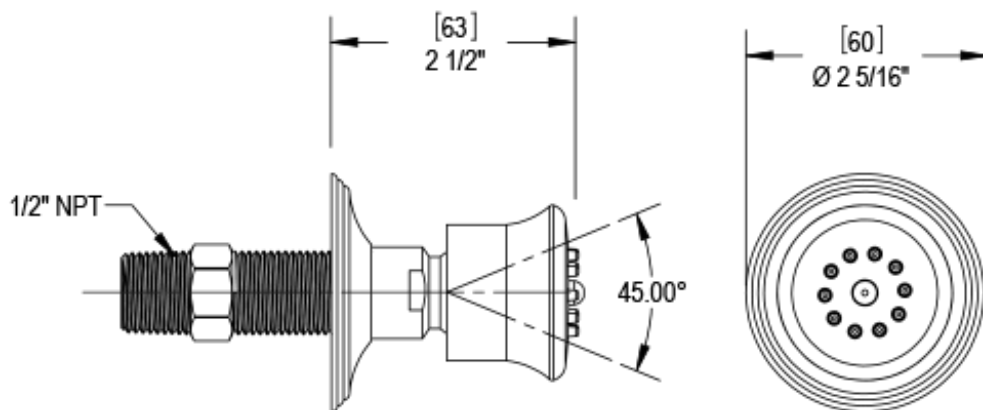

46JSLCHCH

Specifications

TEMPERATURE CONTROL VALVE WITH STOPS TRIM ONLY

VOLUME CONTROL VALVE TRIM ONLY

ADJUSTABLE SLIDE BAR WITH HAND HELD SHOWER ASSEMBLY

INTEGRAL SUPPLY WITH 1/2" NPT X 1/2" NPSM X 3" NIPPLE

BODY SPRAY WITH 1/2" NPT X 1/2" NPSM X 3" NIPPLE X QTY 4 INCLUDED

8" SHOWER HEAD WITH WALL MOUNT 12" SHOWER ARM & FLANGE