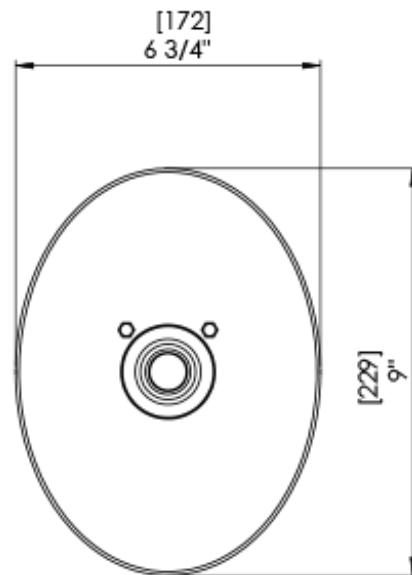

46JSLCHCH

Specifications

TEMPERATURE CONTROL VALVE WITH STOPS TRIM ONLY

VOLUME CONTROL VALVE TRIM ONLY

ADJUSTABLE SLIDE BAR WITH HAND HELD SHOWER ASSEMBLY

INTEGRAL SUPPLY WITH 1/2" NPT X 1/2" NPSM X 3" NIPPLE

BODY SPRAY WITH 1/2" NPT X 1/2" NPSM X 3" NIPPLE X QTY 4 INCLUDED

8" SHOWER HEAD WITH WALL MOUNT 12" SHOWER ARM & FLANGE