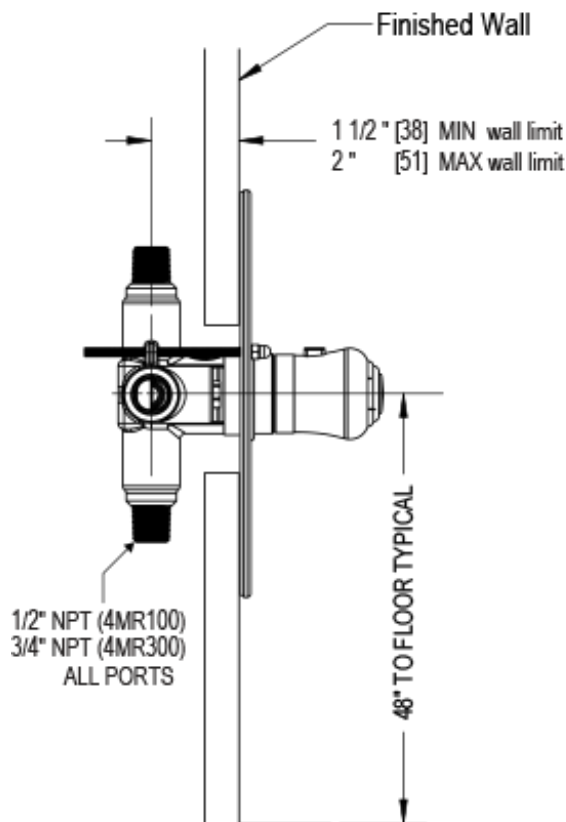

46JSLCHCH

Specifications

TEMPERATURE CONTROL VALVE WITH STOPS TRIM ONLY

VOLUME CONTROL VALVE TRIM ONLY

ADJUSTABLE SLIDE BAR WITH HAND HELD SHOWER ASSEMBLY

INTEGRAL SUPPLY WITH 1/2" NPT X 1/2" NPSM X 3" NIPPLE

BODY SPRAY WITH 1/2" NPT X 1/2" NPSM X 3" NIPPLE X QTY 4 INCLUDED

8" SHOWER HEAD WITH WALL MOUNT 12" SHOWER ARM & FLANGE