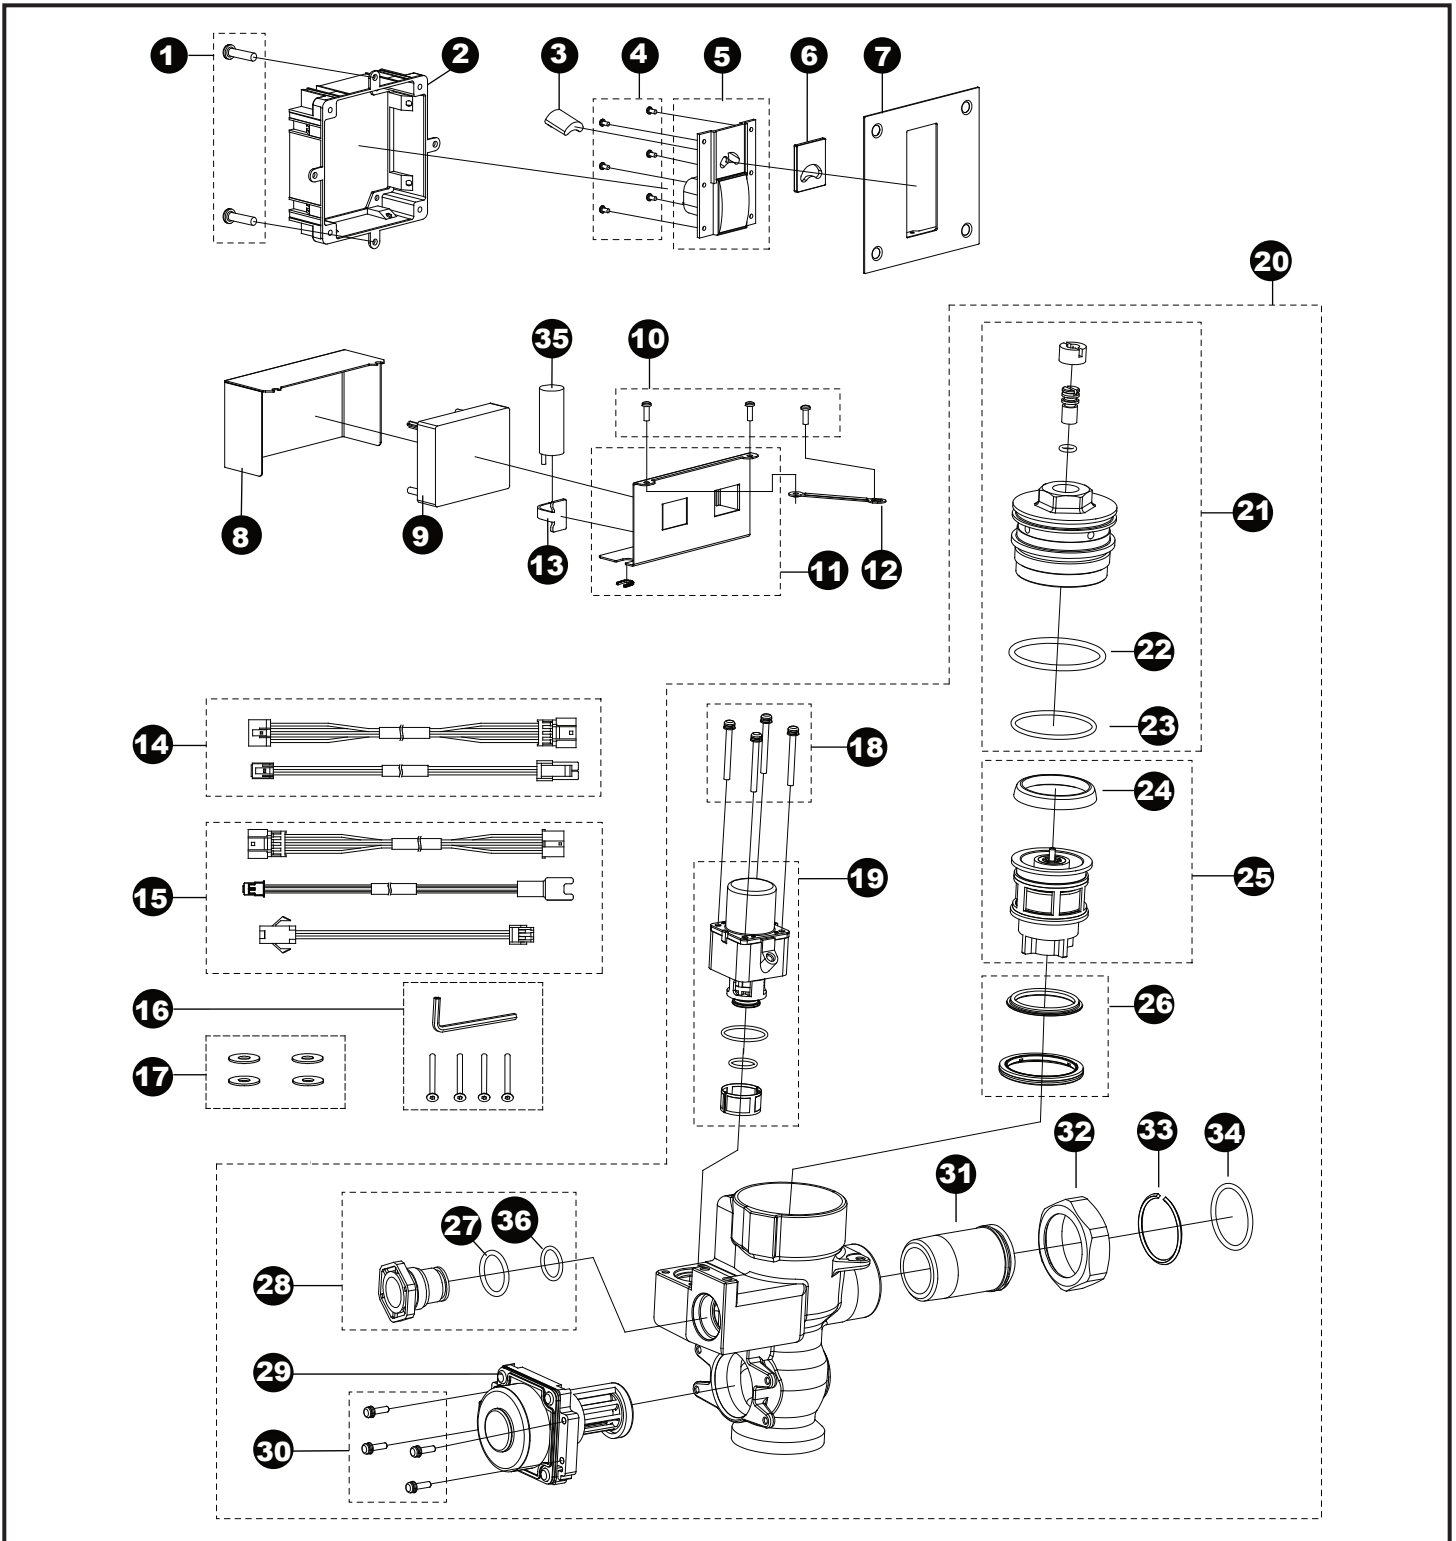

TET3LAR(X)#SS
 TET3LA(X)31#SS
 TET3LA(X)32#SS
 TET3LA(X)33#SS

**EcoPower® Flush Valve,
 Toilet, Concealed Small, 1.28 Gpf**

**EcoPower® Flush Valve,
Toilet, Concealed Small, 1.28 Gpf**

TET3LAR(X)#SS
TET3LA(X)31#SS
TET3LA(X)32#SS
TET3LA(X)33#SS

Item	Part	Description
1	THP3222	Screw, wooden screw (10/bag)
2	THP3210	Wall frame assy, small cover
3	THP3187	Sensor unit
4	THP3215	Screw, touch button (6/bag)
5	THP3214	Touch button assy, concealed
6	THP3213	Glass, sensor window, concealed
7	THP3212	Cover plate, small
8	THP3216	Cover, controller box, concealed
9	THP3196	Controller unit, C
10	THP3204	Screw, cover, valve (5/bag)
11	THP3217	Housing, controller, concealed
12	THP3218	Mount stay, controller box
13	TH559EDV517	Clamp set (10/bag)
14	THP3221	Wire harness, controller (2/bag)
15	THP3209	Extension harness (3 type/bag)
16	THP3233	Screw w/wrench set
17	THP3219	Washer, plastic (4/bag)
18	THP3192	Screw (4/bag)
19	THP3190R	Solenoid unit & diaphragm assy
20	THP3231R	Valve assy, concealed, toilet
	THP3231X	Valve assy, concealed, toilet for Reclaimed Water
21	THP3188	Valve cap assembly
	THP3188X	Valve cap assembly for Reclaimed Water
22	THP3189	O-ring, valve cap top (10/bag)
23	TH305SV112	O-ring, valve cap botm (10/bag)
24	TH305SV103	U-packing, piston (10/bag)
25	TH323V104R	Piston assembly
26	TH321	Seat packing set
27	THP3013	O-ring, cap (10/bag)
28	THP3220	Plug
29	TH559EDV503	EcoPower generator, toilet
30	TH559EDV505	Screw, EcoPower generator
31	TH305SV114#CP	Tailpiece
32	TH305SV113#CP	Nut, tailpiece/angle stop
33	TH305SV105	Locking ring set, tailpiece (10/bag)
34	TH305SV106	O-ring, tailpiece/angle stop
35	THP3053	Back-up battery
36	THP3242	O-ring (1/bag)