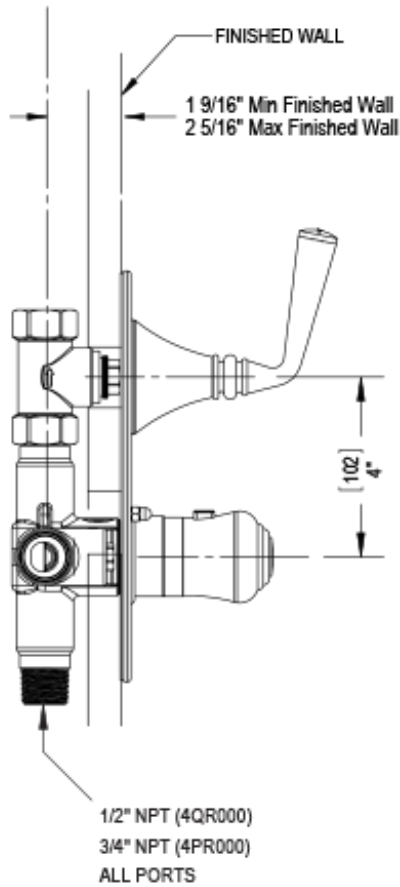

# 40JSSCHCH Specifications

TEMPERATURE CONTROL VALVE WITH STOPS & VOLUME CONTROL TRIM ONLY

VOLUME CONTROL VALVE TRIM ONLY

ADJUSTABLE SLIDE BAR WITH HAND HELD SHOWER ASSEMBLY

INTEGRAL SUPPLY WITH 1/2" NPT X 1/2" NPSM X 3" NIPPLE

3 FUNCTION SHOWER HEAD WITH 8" SHOWER ARM & FLANGE