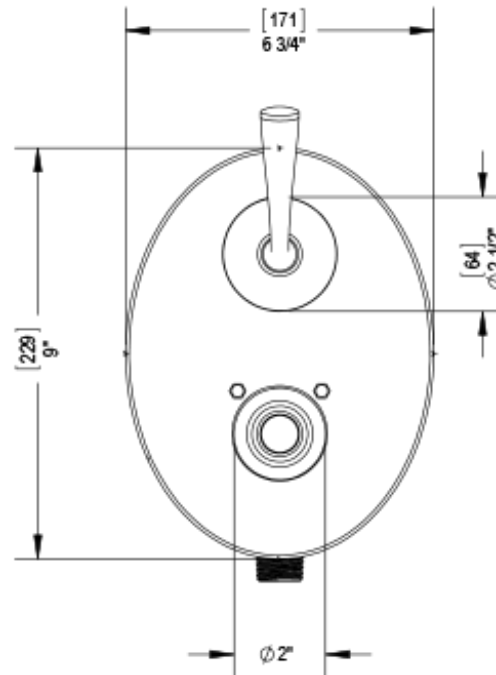

# 40JSSCHCH Specifications

TEMPERATURE CONTROL VALVE WITH STOPS & VOLUME CONTROL TRIM ONLY

VOLUME CONTROL VALVE TRIM ONLY

ADJUSTABLE SLIDE BAR WITH HAND HELD SHOWER ASSEMBLY

INTEGRAL SUPPLY WITH 1/2" NPT X 1/2" NPSM X 3" NIPPLE

3 FUNCTION SHOWER HEAD WITH 8" SHOWER ARM & FLANGE