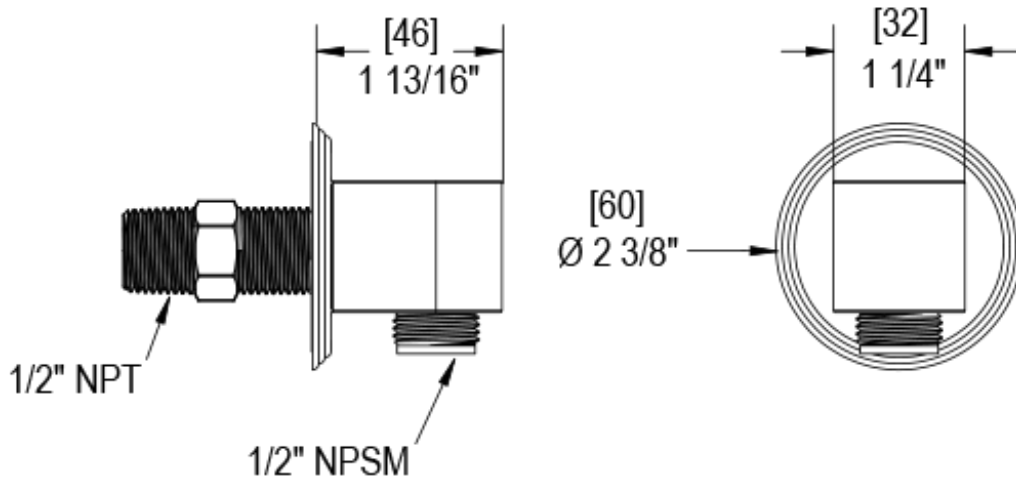

# 40JSSCHCH Specifications

TEMPERATURE CONTROL VALVE WITH STOPS & VOLUME CONTROL TRIM ONLY

VOLUME CONTROL VALVE TRIM ONLY

ADJUSTABLE SLIDE BAR WITH HAND HELD SHOWER ASSEMBLY

INTEGRAL SUPPLY WITH 1/2" NPT X 1/2" NPSM X 3" NIPPLE

3 FUNCTION SHOWER HEAD WITH 8" SHOWER ARM & FLANGE