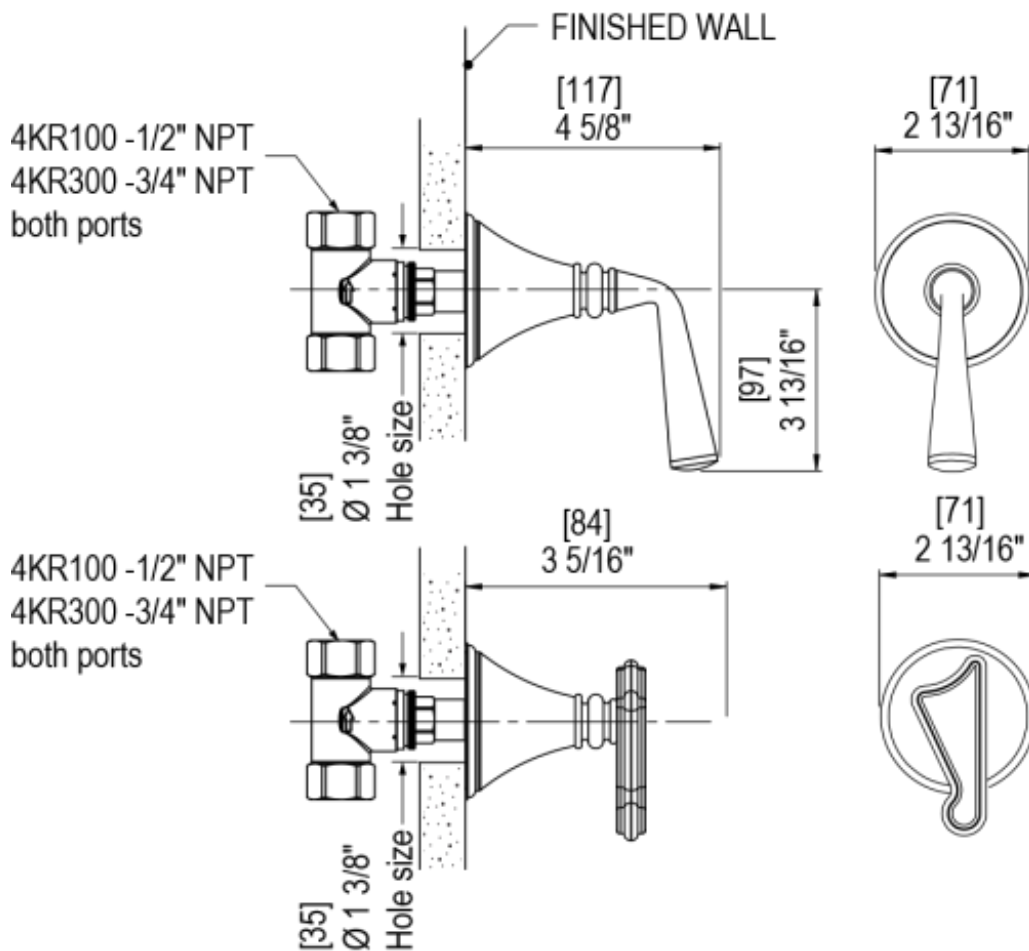

# 40JSSCHCH Specifications

TEMPERATURE CONTROL VALVE WITH STOPS & VOLUME CONTROL TRIM ONLY

VOLUME CONTROL VALVE TRIM ONLY

ADJUSTABLE SLIDE BAR WITH HAND HELD SHOWER ASSEMBLY

INTEGRAL SUPPLY WITH 1/2" NPT X 1/2" NPSM X 3" NIPPLE

3 FUNCTION SHOWER HEAD WITH 8" SHOWER ARM & FLANGE