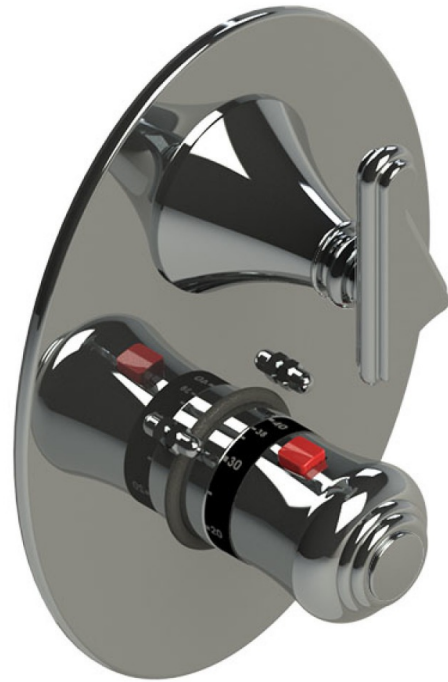

# 40JSSCHCH Specifications

TEMPERATURE CONTROL VALVE WITH STOPS & VOLUME CONTROL TRIM ONLY

VOLUME CONTROL VALVE TRIM ONLY

ADJUSTABLE SLIDE BAR WITH HAND HELD SHOWER ASSEMBLY

INTEGRAL SUPPLY WITH 1/2" NPT X 1/2" NPSM X 3" NIPPLE

3 FUNCTION SHOWER HEAD WITH 8" SHOWER ARM & FLANGE