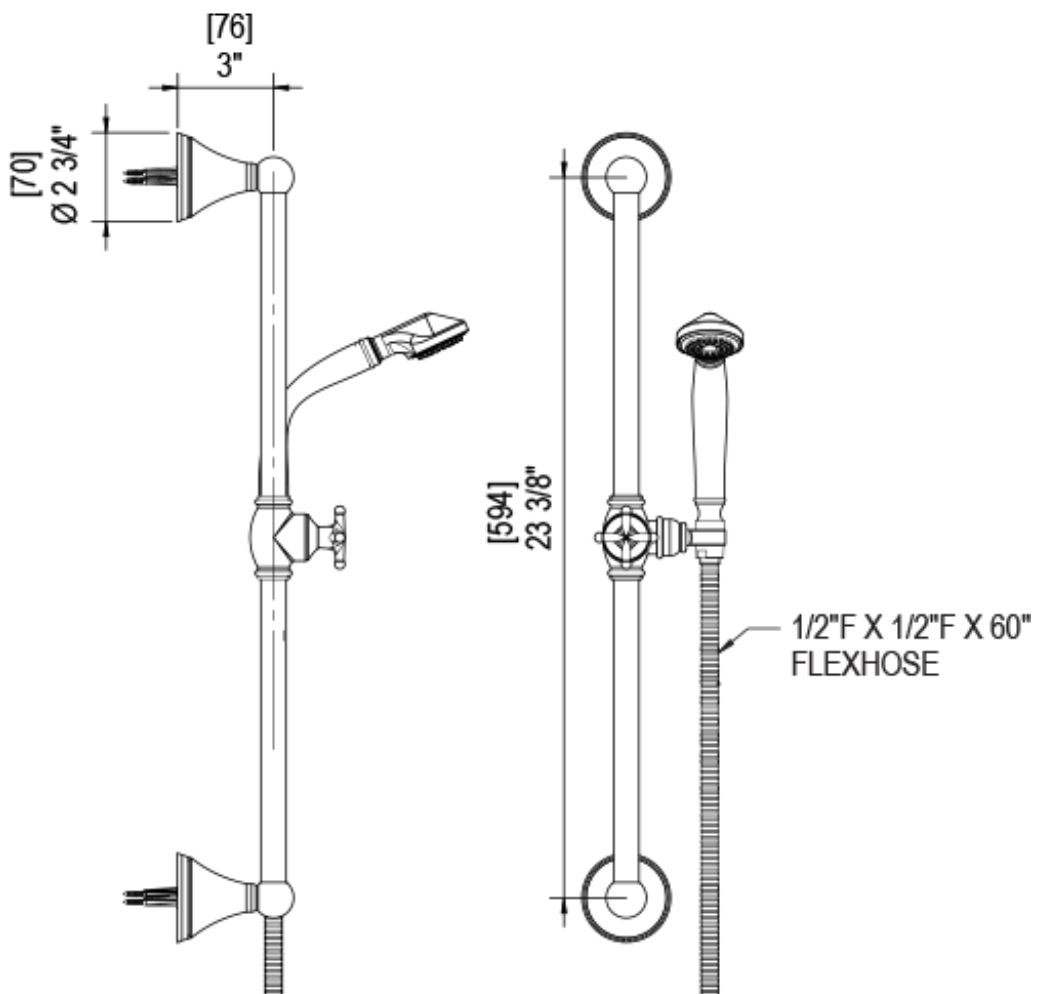

# 40JSSCHCH Specifications

TEMPERATURE CONTROL VALVE WITH STOPS & VOLUME CONTROL TRIM ONLY

VOLUME CONTROL VALVE TRIM ONLY

ADJUSTABLE SLIDE BAR WITH HAND HELD SHOWER ASSEMBLY

INTEGRAL SUPPLY WITH 1/2" NPT X 1/2" NPSM X 3" NIPPLE

3 FUNCTION SHOWER HEAD WITH 8" SHOWER ARM & FLANGE