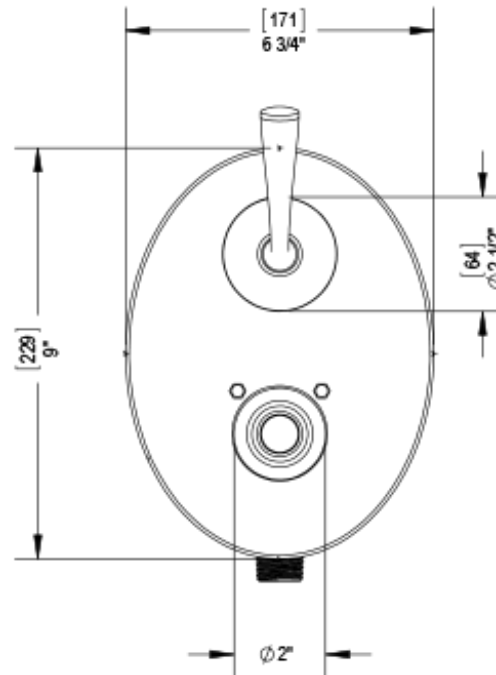

42JSLCHCH Specifications

TEMPERATURE CONTROL VALVE WITH STOPS & VOLUME CONTROL TRIM ONLY

VOLUME CONTROL VALVE TRIM ONLY

ADJUSTABLE SLIDE BAR WITH HAND HELD SHOWER ASSEMBLY

INTEGRAL SUPPLY WITH 1/2" NPT X 1/2" NPSM X 3" NIPPLE

8" SHOWER HEAD WITH CEILING MOUNT 8" SHOWER ARM & FLANGE