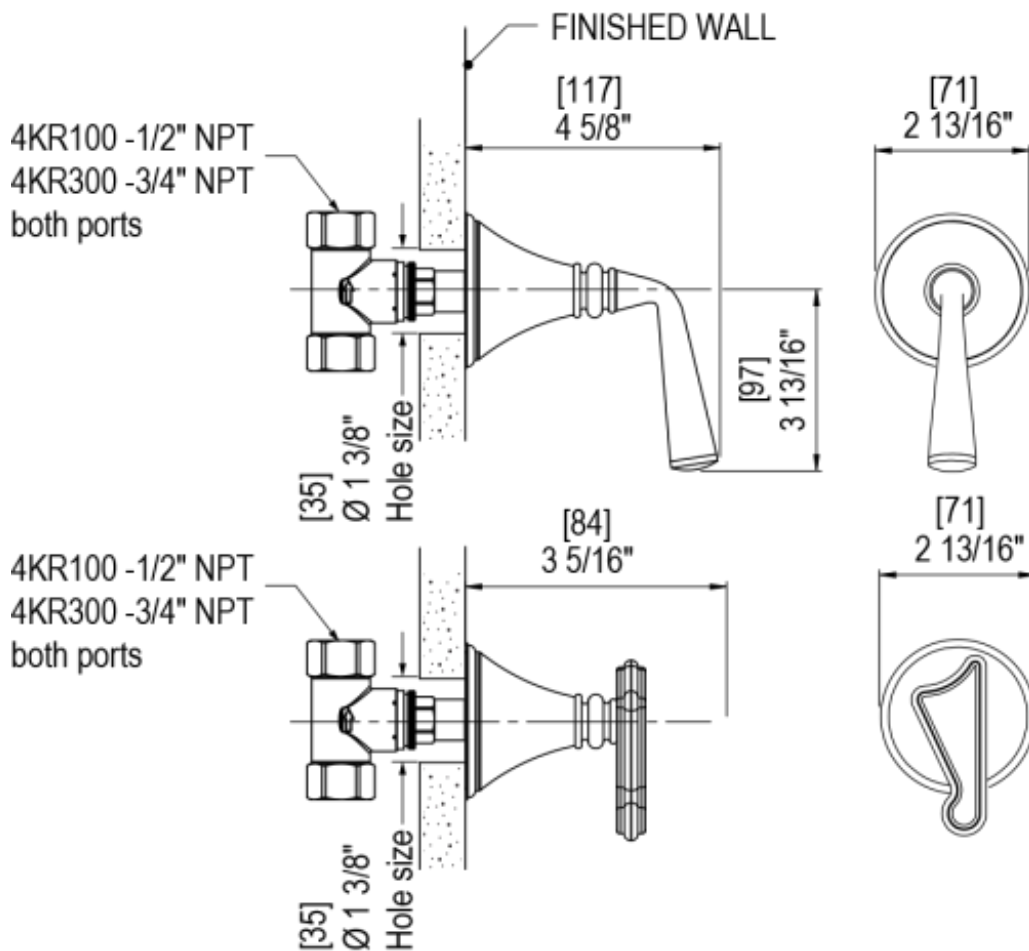

42JSLCHCH Specifications

TEMPERATURE CONTROL VALVE WITH STOPS & VOLUME CONTROL TRIM ONLY

VOLUME CONTROL VALVE TRIM ONLY

ADJUSTABLE SLIDE BAR WITH HAND HELD SHOWER ASSEMBLY

INTEGRAL SUPPLY WITH 1/2" NPT X 1/2" NPSM X 3" NIPPLE

8" SHOWER HEAD WITH CEILING MOUNT 8" SHOWER ARM & FLANGE