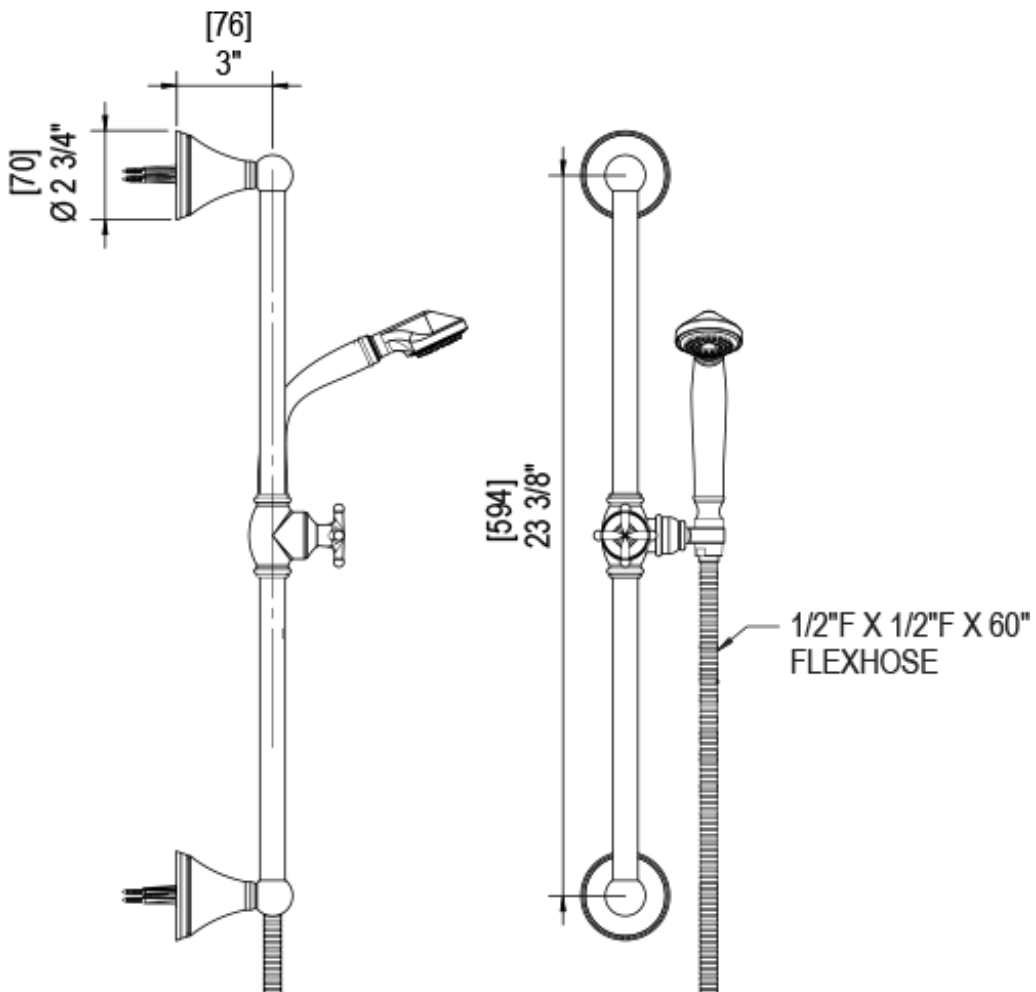

42JSLCHCH Specifications

TEMPERATURE CONTROL VALVE WITH STOPS & VOLUME CONTROL TRIM ONLY

VOLUME CONTROL VALVE TRIM ONLY

ADJUSTABLE SLIDE BAR WITH HAND HELD SHOWER ASSEMBLY

INTEGRAL SUPPLY WITH 1/2" NPT X 1/2" NPSM X 3" NIPPLE

8" SHOWER HEAD WITH CEILING MOUNT 8" SHOWER ARM & FLANGE