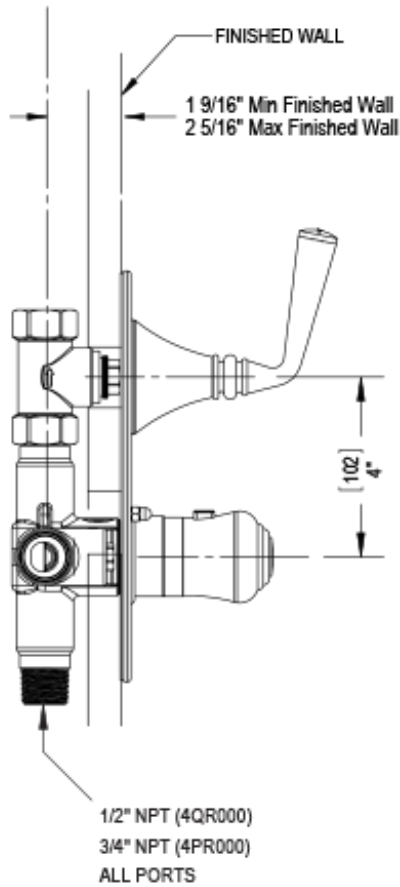

42JSLCHCH Specifications

TEMPERATURE CONTROL VALVE WITH STOPS & VOLUME CONTROL TRIM ONLY

VOLUME CONTROL VALVE TRIM ONLY

ADJUSTABLE SLIDE BAR WITH HAND HELD SHOWER ASSEMBLY

INTEGRAL SUPPLY WITH 1/2" NPT X 1/2" NPSM X 3" NIPPLE

8" SHOWER HEAD WITH CEILING MOUNT 8" SHOWER ARM & FLANGE