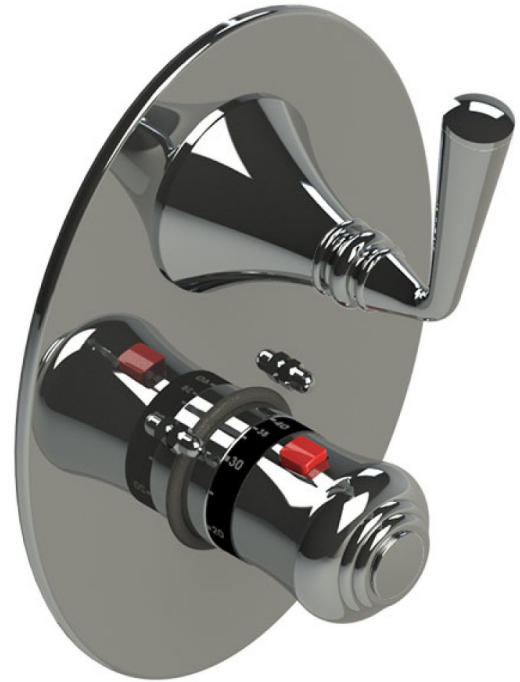

42JSLCHCH Specifications

TEMPERATURE CONTROL VALVE WITH STOPS & VOLUME CONTROL TRIM ONLY

VOLUME CONTROL VALVE TRIM ONLY

ADJUSTABLE SLIDE BAR WITH HAND HELD SHOWER ASSEMBLY

INTEGRAL SUPPLY WITH 1/2" NPT X 1/2" NPSM X 3" NIPPLE

8" SHOWER HEAD WITH CEILING MOUNT 8" SHOWER ARM & FLANGE