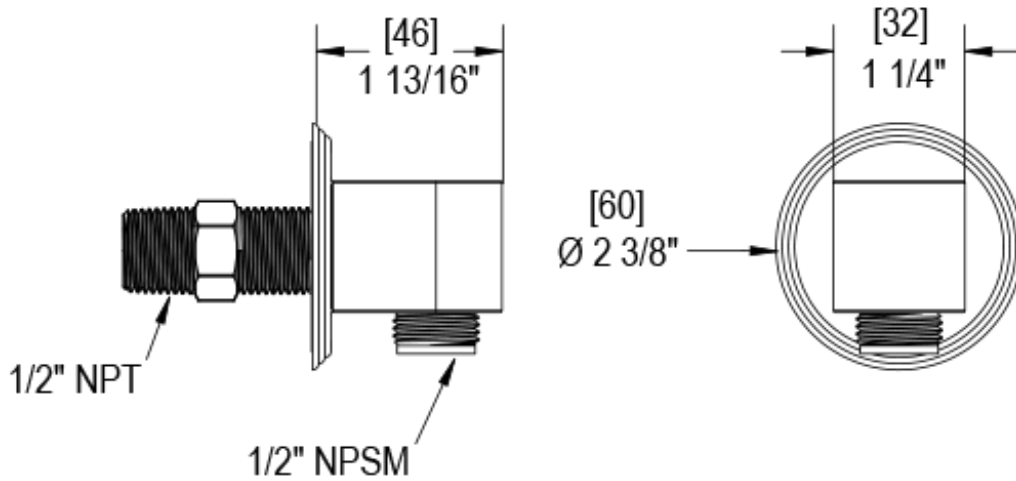

42JSLCHCH Specifications

TEMPERATURE CONTROL VALVE WITH STOPS & VOLUME CONTROL TRIM ONLY

VOLUME CONTROL VALVE TRIM ONLY

ADJUSTABLE SLIDE BAR WITH HAND HELD SHOWER ASSEMBLY

INTEGRAL SUPPLY WITH 1/2" NPT X 1/2" NPSM X 3" NIPPLE

8" SHOWER HEAD WITH CEILING MOUNT 8" SHOWER ARM & FLANGE