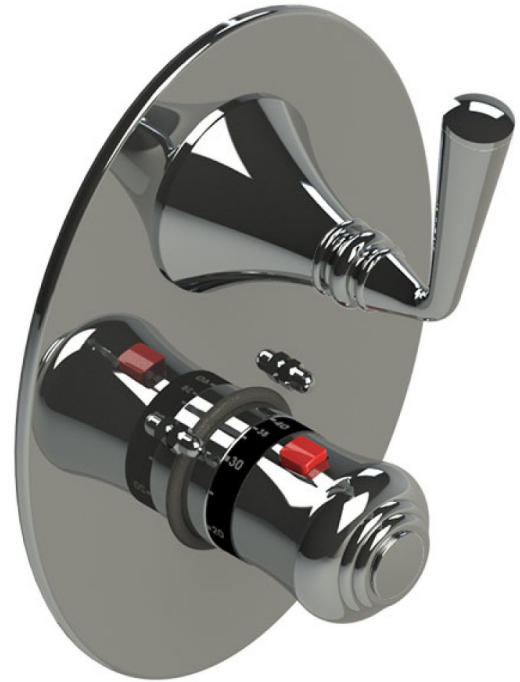

41JSLCHCH Specifications

TEMPERATURE CONTROL VALVE WITH STOPS & VOLUME CONTROL TRIM ONLY

VOLUME CONTROL VALVE TRIM ONLY

ADJUSTABLE SLIDE BAR WITH HAND HELD SHOWER ASSEMBLY

INTEGRAL SUPPLY WITH 1/2" NPT X 1/2" NPSM X 3" NIPPLE

8" SHOWER HEAD WITH WALL MOUNT 12" SHOWER ARM & FLANGE