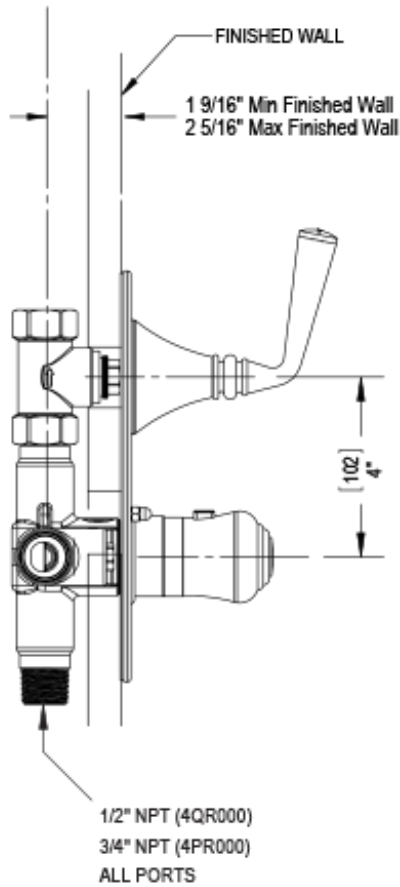

41JSLCHCH Specifications

TEMPERATURE CONTROL VALVE WITH STOPS & VOLUME CONTROL TRIM ONLY

VOLUME CONTROL VALVE TRIM ONLY

ADJUSTABLE SLIDE BAR WITH HAND HELD SHOWER ASSEMBLY

INTEGRAL SUPPLY WITH 1/2" NPT X 1/2" NPSM X 3" NIPPLE

8" SHOWER HEAD WITH WALL MOUNT 12" SHOWER ARM & FLANGE