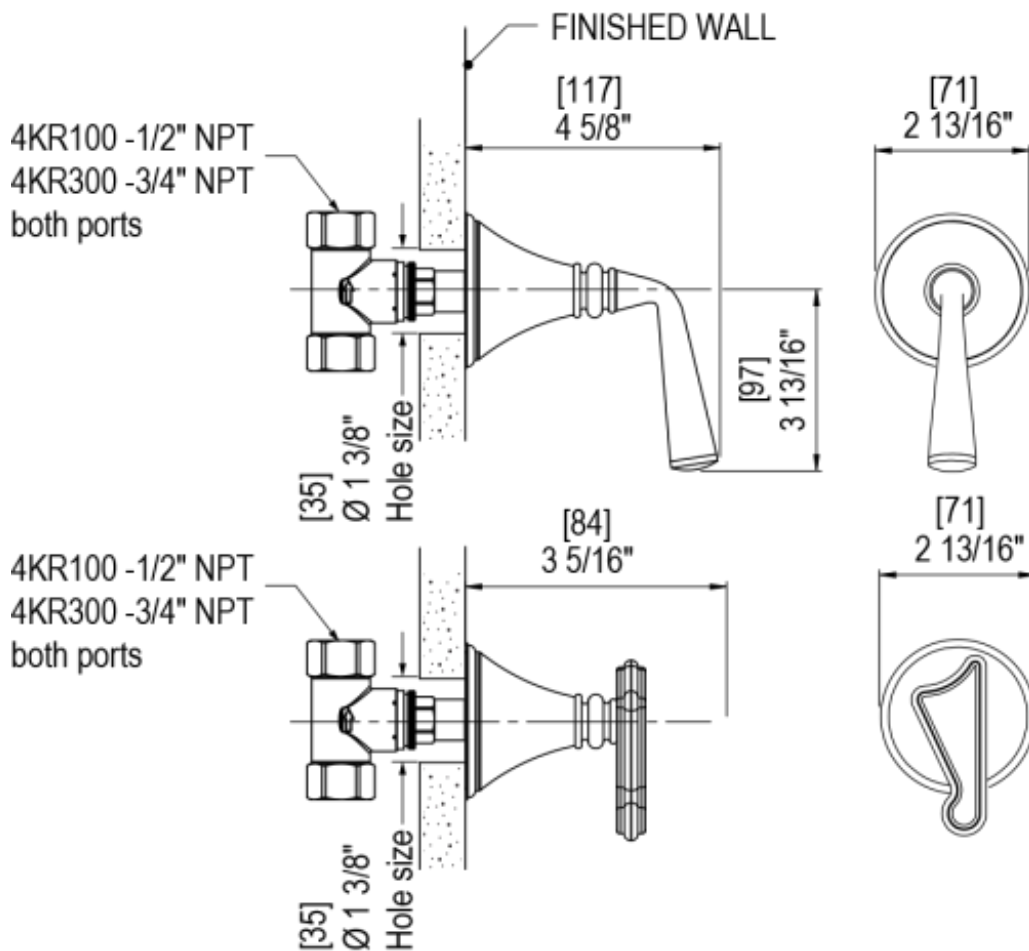

41JSLCHCH Specifications

TEMPERATURE CONTROL VALVE WITH STOPS & VOLUME CONTROL TRIM ONLY

VOLUME CONTROL VALVE TRIM ONLY

ADJUSTABLE SLIDE BAR WITH HAND HELD SHOWER ASSEMBLY

INTEGRAL SUPPLY WITH 1/2" NPT X 1/2" NPSM X 3" NIPPLE

8" SHOWER HEAD WITH WALL MOUNT 12" SHOWER ARM & FLANGE