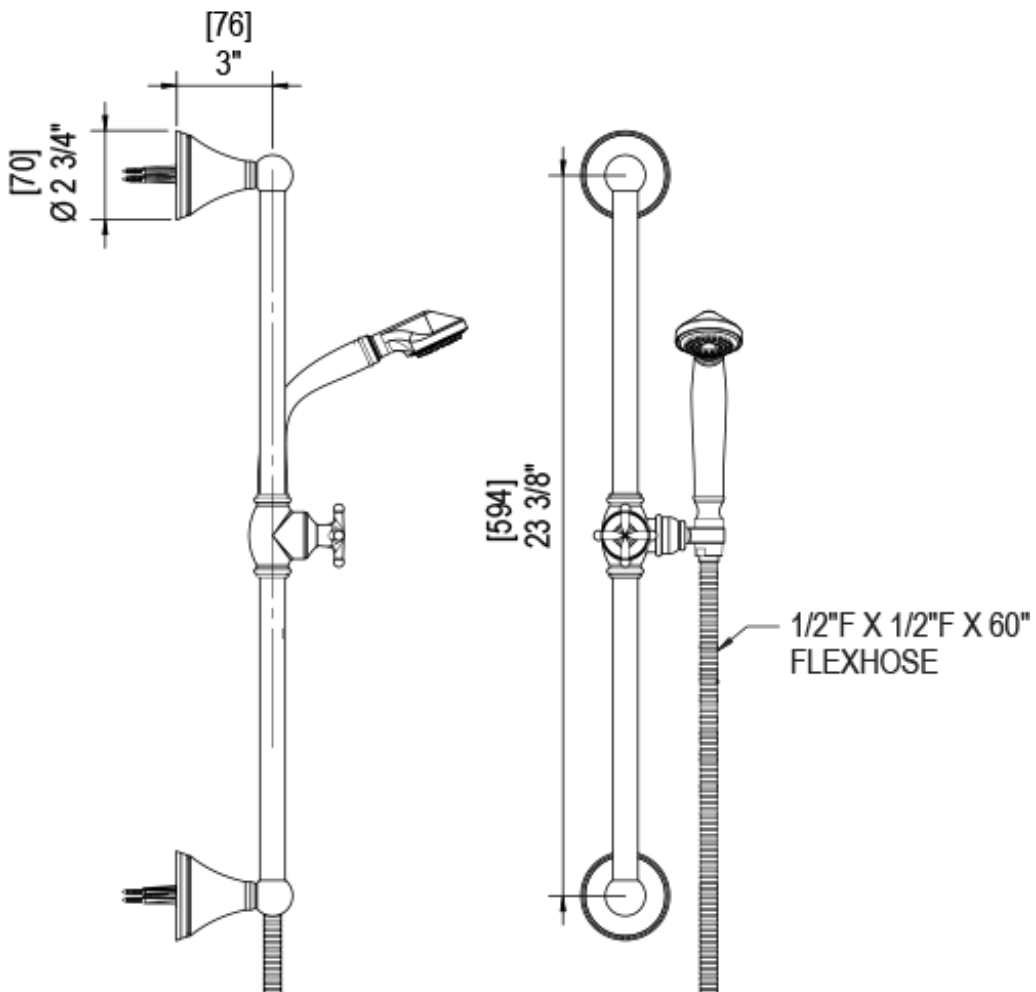

41JSLCHCH Specifications

TEMPERATURE CONTROL VALVE WITH STOPS & VOLUME CONTROL TRIM ONLY

VOLUME CONTROL VALVE TRIM ONLY

ADJUSTABLE SLIDE BAR WITH HAND HELD SHOWER ASSEMBLY

INTEGRAL SUPPLY WITH 1/2" NPT X 1/2" NPSM X 3" NIPPLE

8" SHOWER HEAD WITH WALL MOUNT 12" SHOWER ARM & FLANGE