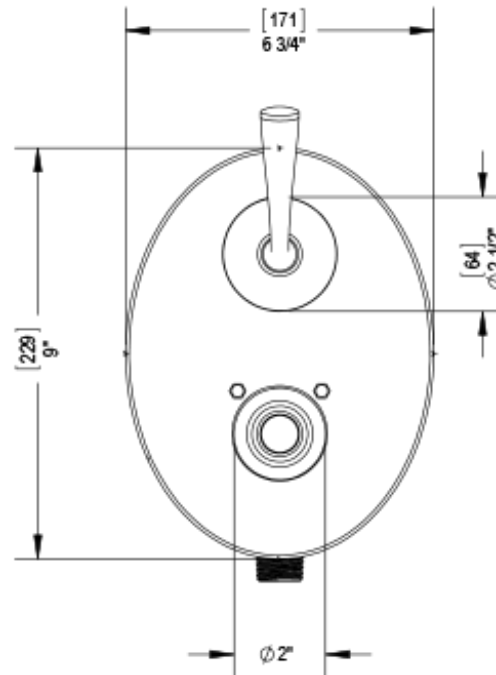

41JSLCHCH Specifications

TEMPERATURE CONTROL VALVE WITH STOPS & VOLUME CONTROL TRIM ONLY

VOLUME CONTROL VALVE TRIM ONLY

ADJUSTABLE SLIDE BAR WITH HAND HELD SHOWER ASSEMBLY

INTEGRAL SUPPLY WITH 1/2" NPT X 1/2" NPSM X 3" NIPPLE

8" SHOWER HEAD WITH WALL MOUNT 12" SHOWER ARM & FLANGE