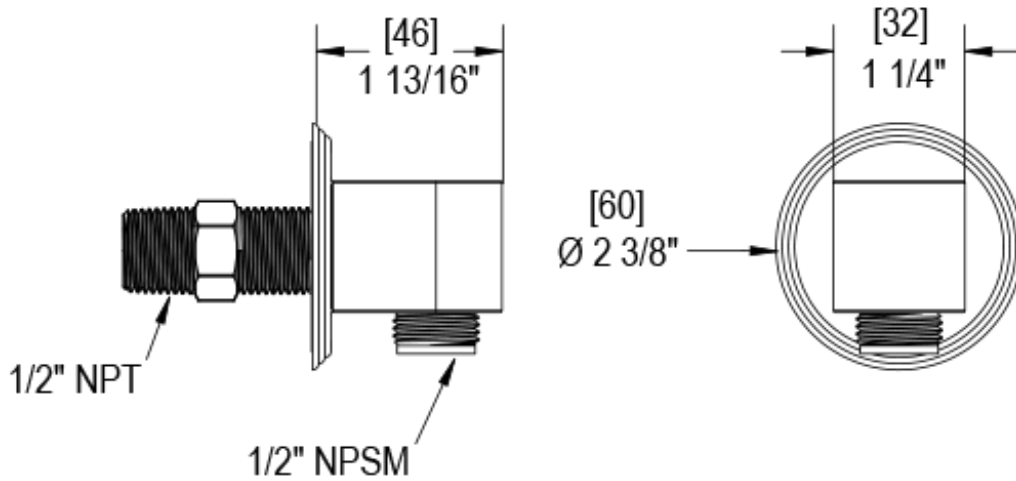

41JSLCHCH Specifications

TEMPERATURE CONTROL VALVE WITH STOPS & VOLUME CONTROL TRIM ONLY

VOLUME CONTROL VALVE TRIM ONLY

ADJUSTABLE SLIDE BAR WITH HAND HELD SHOWER ASSEMBLY

INTEGRAL SUPPLY WITH 1/2" NPT X 1/2" NPSM X 3" NIPPLE

8" SHOWER HEAD WITH WALL MOUNT 12" SHOWER ARM & FLANGE