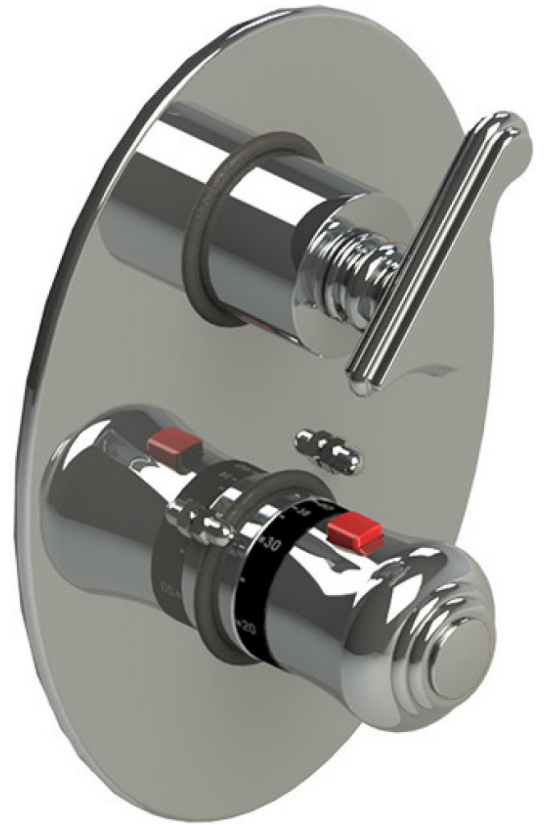

# 26JSSCHCH

## Specifications

TEMPERATURE CONTROL VALVE WITH STOPS & TWO WAY DIVERTER WITH SHUT-OFF TRIM ONLY

VOLUME CONTROL VALVE TRIM ONLY

ADJUSTABLE SLIDE BAR WITH HAND HELD SHOWER ASSEMBLY

WALL MOUNT BIDET & FOOT RINSE WITH DUAL FUNCTION SPRAY

INTEGRAL SUPPLY WITH 1/2" NPT X 1/2" NPSM X 3" NIPPLE

3 FUNCTION SHOWER HEAD WITH 8" SHOWER ARM & FLANGE