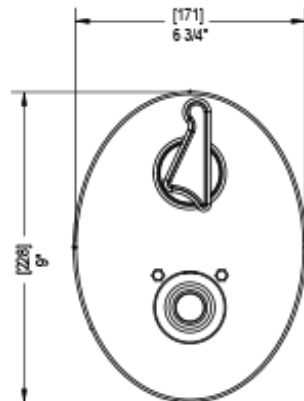

# 26JSSCHCH

## Specifications

TEMPERATURE CONTROL VALVE WITH STOPS & TWO WAY DIVERTER WITH SHUT-OFF TRIM ONLY

VOLUME CONTROL VALVE TRIM ONLY

ADJUSTABLE SLIDE BAR WITH HAND HELD SHOWER ASSEMBLY

WALL MOUNT BIDET & FOOT RINSE WITH DUAL FUNCTION SPRAY

INTEGRAL SUPPLY WITH 1/2" NPT X 1/2" NPSM X 3" NIPPLE

3 FUNCTION SHOWER HEAD WITH 8" SHOWER ARM & FLANGE