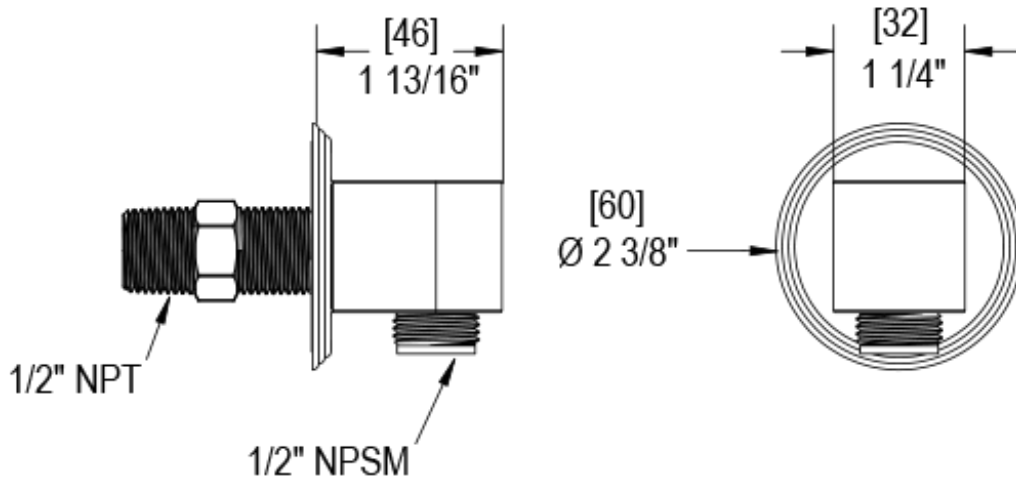

## Specifications

TEMPERATURE CONTROL VALVE WITH STOPS & TWO WAY DIVERTER WITH SHUT-OFF TRIM ONLY

VOLUME CONTROL VALVE TRIM ONLY

ADJUSTABLE SLIDE BAR WITH HAND HELD SHOWER ASSEMBLY

WALL MOUNT BIDET & FOOT RINSE WITH DUAL FUNCTION SPRAY

INTEGRAL SUPPLY WITH 1/2" NPT X 1/2" NPSM X 3" NIPPLE

3 FUNCTION SHOWER HEAD WITH 8" SHOWER ARM & FLANGE