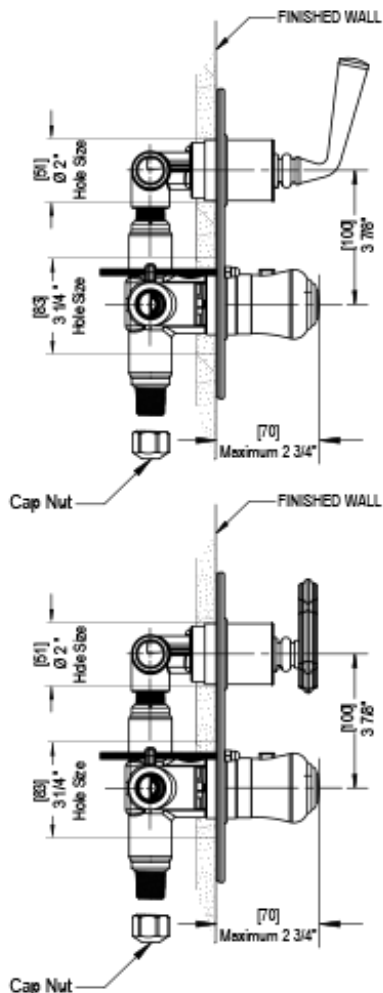

# 26JSSCHCH

## Specifications

TEMPERATURE CONTROL VALVE WITH STOPS & TWO WAY DIVERTER WITH SHUT-OFF TRIM ONLY

VOLUME CONTROL VALVE TRIM ONLY

ADJUSTABLE SLIDE BAR WITH HAND HELD SHOWER ASSEMBLY

WALL MOUNT BIDET & FOOT RINSE WITH DUAL FUNCTION SPRAY

INTEGRAL SUPPLY WITH 1/2" NPT X 1/2" NPSM X 3" NIPPLE

3 FUNCTION SHOWER HEAD WITH 8" SHOWER ARM & FLANGE