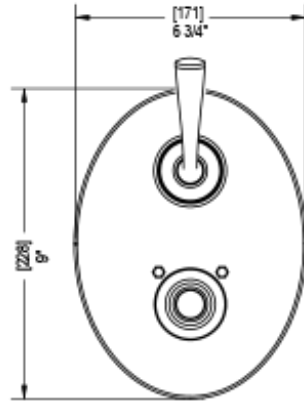

# 26JSSCHCH

## Specifications

TEMPERATURE CONTROL VALVE WITH STOPS & TWO WAY DIVERTER WITH SHUT-OFF TRIM ONLY

VOLUME CONTROL VALVE TRIM ONLY

ADJUSTABLE SLIDE BAR WITH HAND HELD SHOWER ASSEMBLY

WALL MOUNT BIDET & FOOT RINSE WITH DUAL FUNCTION SPRAY

INTEGRAL SUPPLY WITH 1/2" NPT X 1/2" NPSM X 3" NIPPLE

3 FUNCTION SHOWER HEAD WITH 8" SHOWER ARM & FLANGE