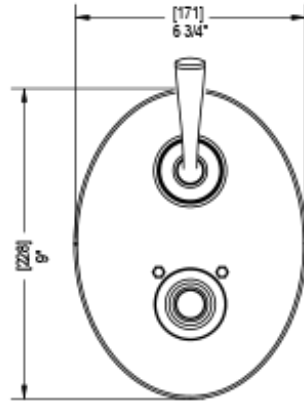

## Specifications

TEMPERATURE CONTROL VALVE WITH STOPS & TWO WAY DIVERTER WITH SHUT-OFF TRIM ONLY

VOLUME CONTROL VALVE TRIM ONLY

ADJUSTABLE SLIDE BAR WITH HAND HELD SHOWER ASSEMBLY

WALL MOUNT BIDET & FOOT RINSE WITH DUAL FUNCTION SPRAY

INTEGRAL SUPPLY WITH 1/2" NPT X 1/2" NPSM X 3" NIPPLE

3 FUNCTION SHOWER HEAD WITH 8" SHOWER ARM & FLANGE