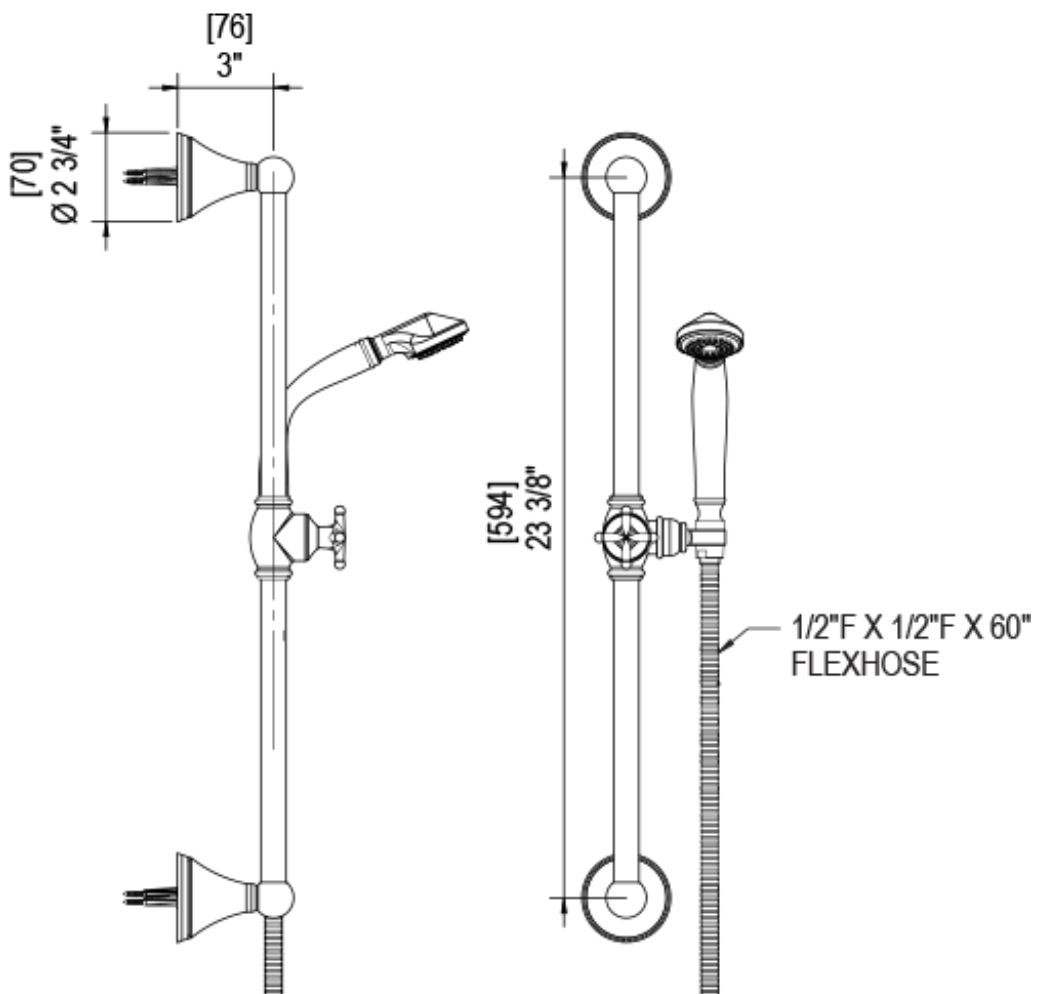

## Specifications

TEMPERATURE CONTROL VALVE WITH STOPS & TWO WAY DIVERTER WITH SHUT-OFF TRIM ONLY

VOLUME CONTROL VALVE TRIM ONLY

ADJUSTABLE SLIDE BAR WITH HAND HELD SHOWER ASSEMBLY

WALL MOUNT BIDET & FOOT RINSE WITH DUAL FUNCTION SPRAY

INTEGRAL SUPPLY WITH 1/2" NPT X 1/2" NPSM X 3" NIPPLE

3 FUNCTION SHOWER HEAD WITH 8" SHOWER ARM & FLANGE