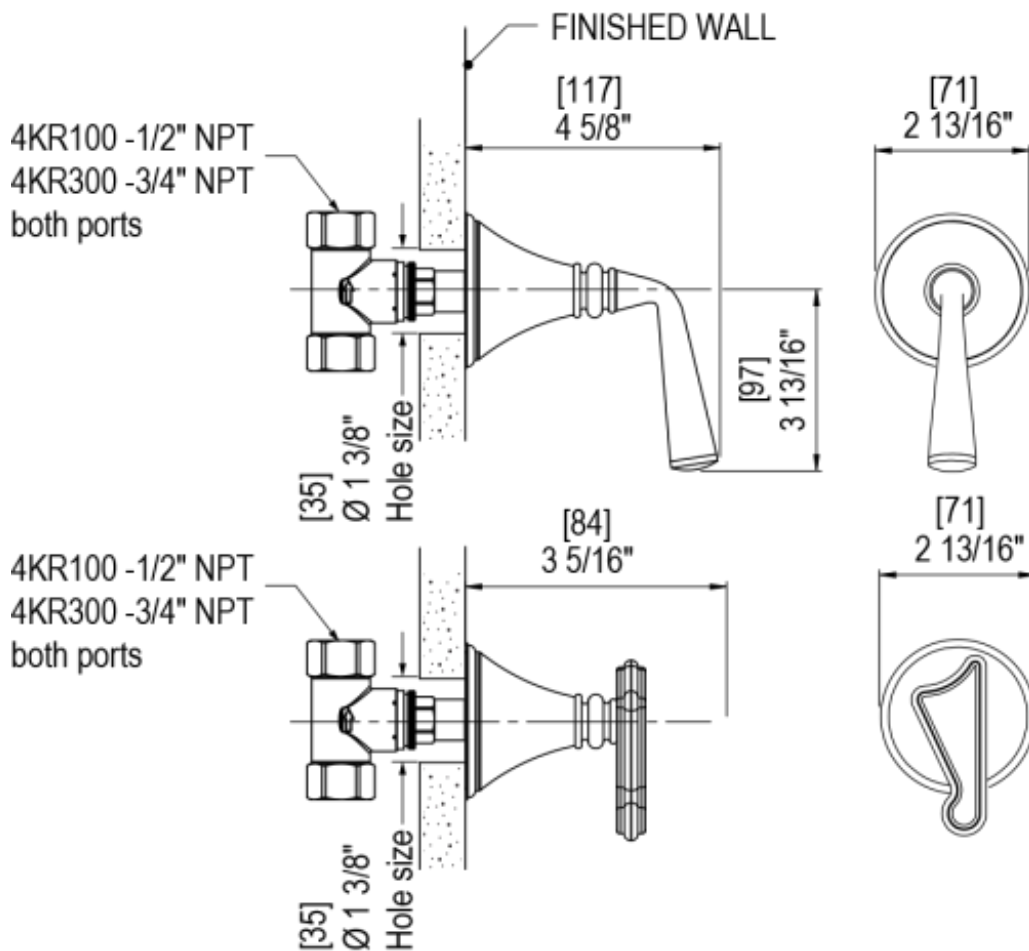

## Specifications

TEMPERATURE CONTROL VALVE WITH STOPS & TWO WAY DIVERTER WITH SHUT-OFF TRIM ONLY

VOLUME CONTROL VALVE TRIM ONLY

ADJUSTABLE SLIDE BAR WITH HAND HELD SHOWER ASSEMBLY

WALL MOUNT BIDET & FOOT RINSE WITH DUAL FUNCTION SPRAY

INTEGRAL SUPPLY WITH 1/2" NPT X 1/2" NPSM X 3" NIPPLE

3 FUNCTION SHOWER HEAD WITH 8" SHOWER ARM & FLANGE