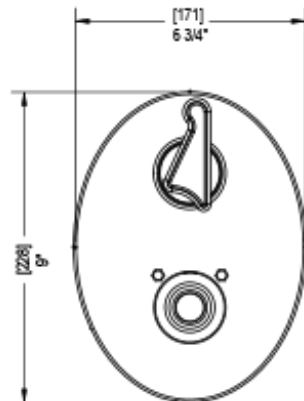

# 26JSLCHCH

## Specifications

TEMPERATURE CONTROL VALVE WITH STOPS & TWO WAY DIVERTER WITH SHUT-OFF TRIM ONLY

VOLUME CONTROL VALVE TRIM ONLY

ADJUSTABLE SLIDE BAR WITH HAND HELD SHOWER ASSEMBLY

WALL MOUNT BIDET & FOOT RINSE WITH DUAL FUNCTION SPRAY

INTEGRAL SUPPLY WITH 1/2" NPT X 1/2" NPSM X 3" NIPPLE

3 FUNCTION SHOWER HEAD WITH 8" SHOWER ARM & FLANGE