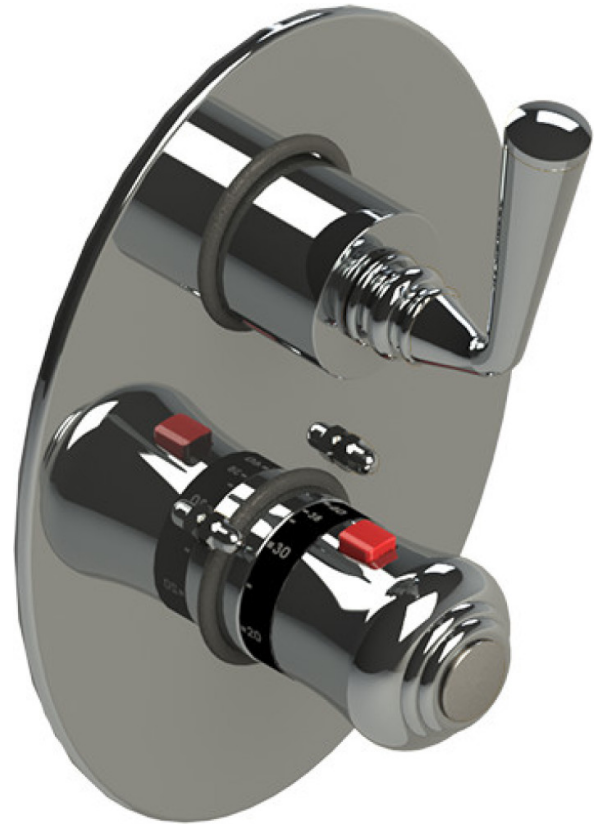

# 26JSLCHCH

## Specifications

TEMPERATURE CONTROL VALVE WITH STOPS & TWO WAY DIVERTER WITH SHUT-OFF TRIM ONLY

VOLUME CONTROL VALVE TRIM ONLY

ADJUSTABLE SLIDE BAR WITH HAND HELD SHOWER ASSEMBLY

WALL MOUNT BIDET & FOOT RINSE WITH DUAL FUNCTION SPRAY

INTEGRAL SUPPLY WITH 1/2" NPT X 1/2" NPSM X 3" NIPPLE

3 FUNCTION SHOWER HEAD WITH 8" SHOWER ARM & FLANGE