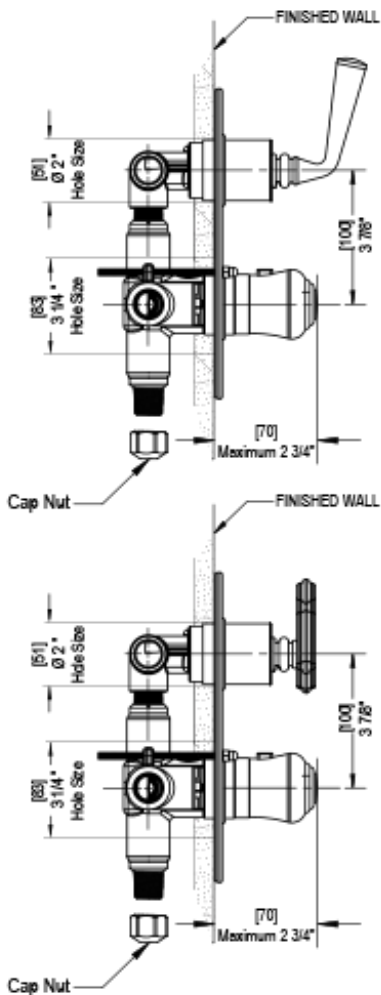

# 26JSLCHCH

## Specifications

TEMPERATURE CONTROL VALVE WITH STOPS & TWO WAY DIVERTER WITH SHUT-OFF TRIM ONLY

VOLUME CONTROL VALVE TRIM ONLY

ADJUSTABLE SLIDE BAR WITH HAND HELD SHOWER ASSEMBLY

WALL MOUNT BIDET & FOOT RINSE WITH DUAL FUNCTION SPRAY

INTEGRAL SUPPLY WITH 1/2" NPT X 1/2" NPSM X 3" NIPPLE

3 FUNCTION SHOWER HEAD WITH 8" SHOWER ARM & FLANGE