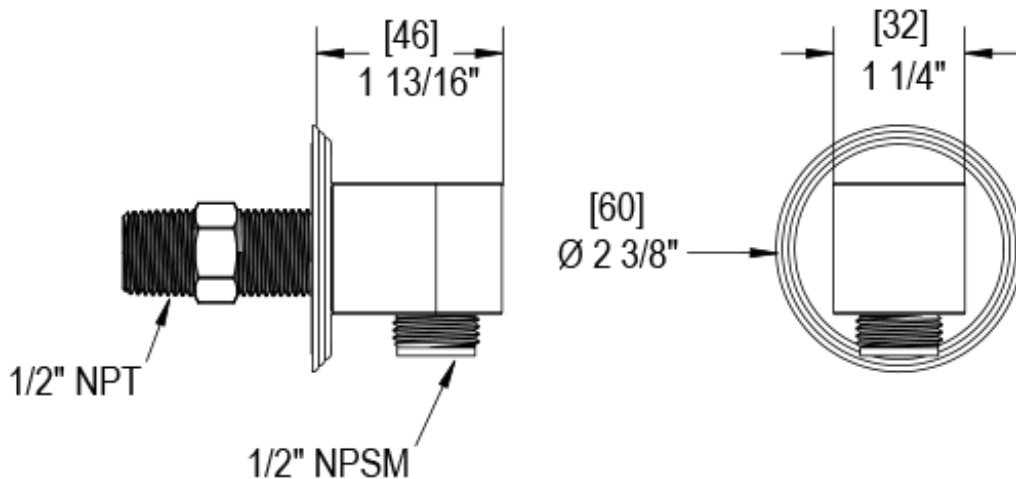

28JSLCHCH Specifications

TEMPERATURE CONTROL VALVE WITH STOPS & TWO WAY DIVERTER WITH SHUT-OFF TRIM ONLY

VOLUME CONTROL VALVE TRIM ONLY

ADJUSTABLE SLIDE BAR WITH HAND HELD SHOWER ASSEMBLY

WALL MOUNT BIDET & FOOT RINSE WITH DUAL FUNCTION SPRAY

INTEGRAL SUPPLY WITH 1/2" NPT X 1/2" NPSM X 3" NIPPLE

8" SHOWER HEAD WITH CEILING MOUNT 8" SHOWER ARM & FLANGE