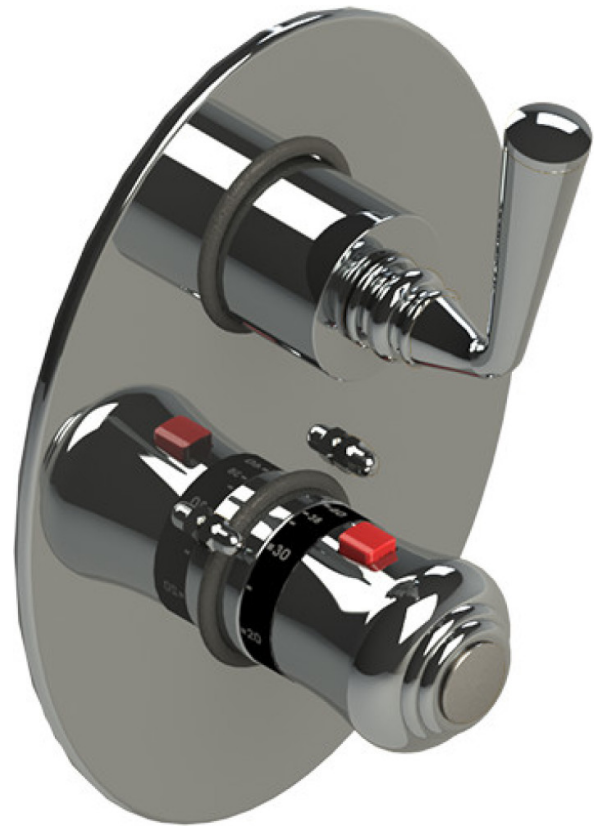

28JSLCHCH Specifications

TEMPERATURE CONTROL VALVE WITH STOPS & TWO WAY DIVERTER WITH SHUT-OFF TRIM ONLY

VOLUME CONTROL VALVE TRIM ONLY

ADJUSTABLE SLIDE BAR WITH HAND HELD SHOWER ASSEMBLY

WALL MOUNT BIDET & FOOT RINSE WITH DUAL FUNCTION SPRAY

INTEGRAL SUPPLY WITH 1/2" NPT X 1/2" NPSM X 3" NIPPLE

8" SHOWER HEAD WITH CEILING MOUNT 8" SHOWER ARM & FLANGE