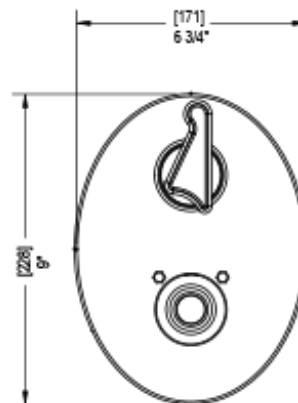

28JSLCHCH Specifications

TEMPERATURE CONTROL VALVE WITH STOPS & TWO WAY DIVERTER WITH SHUT-OFF TRIM ONLY

VOLUME CONTROL VALVE TRIM ONLY

ADJUSTABLE SLIDE BAR WITH HAND HELD SHOWER ASSEMBLY

WALL MOUNT BIDET & FOOT RINSE WITH DUAL FUNCTION SPRAY

INTEGRAL SUPPLY WITH 1/2" NPT X 1/2" NPSM X 3" NIPPLE

8" SHOWER HEAD WITH CEILING MOUNT 8" SHOWER ARM & FLANGE