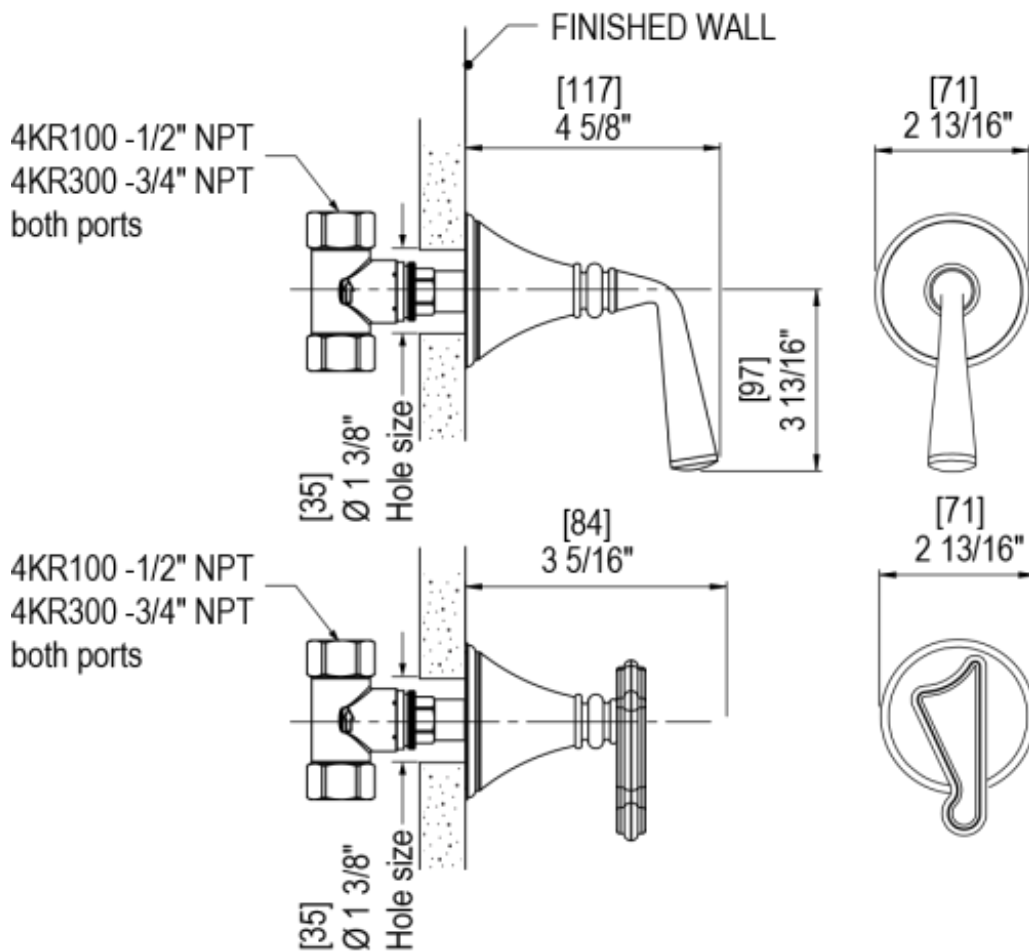

28JSLCHCH Specifications

TEMPERATURE CONTROL VALVE WITH STOPS & TWO WAY DIVERTER WITH SHUT-OFF TRIM ONLY

VOLUME CONTROL VALVE TRIM ONLY

ADJUSTABLE SLIDE BAR WITH HAND HELD SHOWER ASSEMBLY

WALL MOUNT BIDET & FOOT RINSE WITH DUAL FUNCTION SPRAY

INTEGRAL SUPPLY WITH 1/2" NPT X 1/2" NPSM X 3" NIPPLE

8" SHOWER HEAD WITH CEILING MOUNT 8" SHOWER ARM & FLANGE