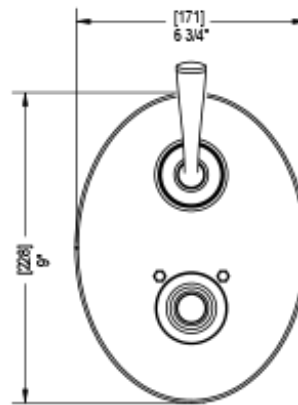

28JSLCHCH Specifications

TEMPERATURE CONTROL VALVE WITH STOPS & TWO WAY DIVERTER WITH SHUT-OFF TRIM ONLY

VOLUME CONTROL VALVE TRIM ONLY

ADJUSTABLE SLIDE BAR WITH HAND HELD SHOWER ASSEMBLY

WALL MOUNT BIDET & FOOT RINSE WITH DUAL FUNCTION SPRAY

INTEGRAL SUPPLY WITH 1/2" NPT X 1/2" NPSM X 3" NIPPLE

8" SHOWER HEAD WITH CEILING MOUNT 8" SHOWER ARM & FLANGE