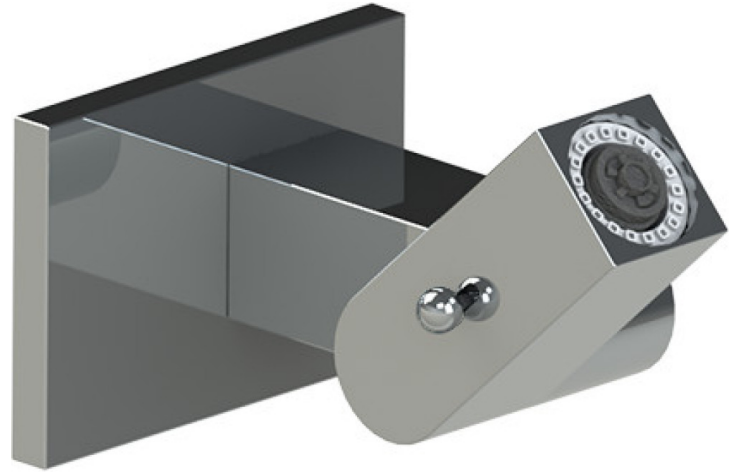

28JSLCHCH Specifications

TEMPERATURE CONTROL VALVE WITH STOPS & TWO WAY DIVERTER WITH SHUT-OFF TRIM ONLY

VOLUME CONTROL VALVE TRIM ONLY

ADJUSTABLE SLIDE BAR WITH HAND HELD SHOWER ASSEMBLY

WALL MOUNT BIDET & FOOT RINSE WITH DUAL FUNCTION SPRAY

INTEGRAL SUPPLY WITH 1/2" NPT X 1/2" NPSM X 3" NIPPLE

8" SHOWER HEAD WITH CEILING MOUNT 8" SHOWER ARM & FLANGE