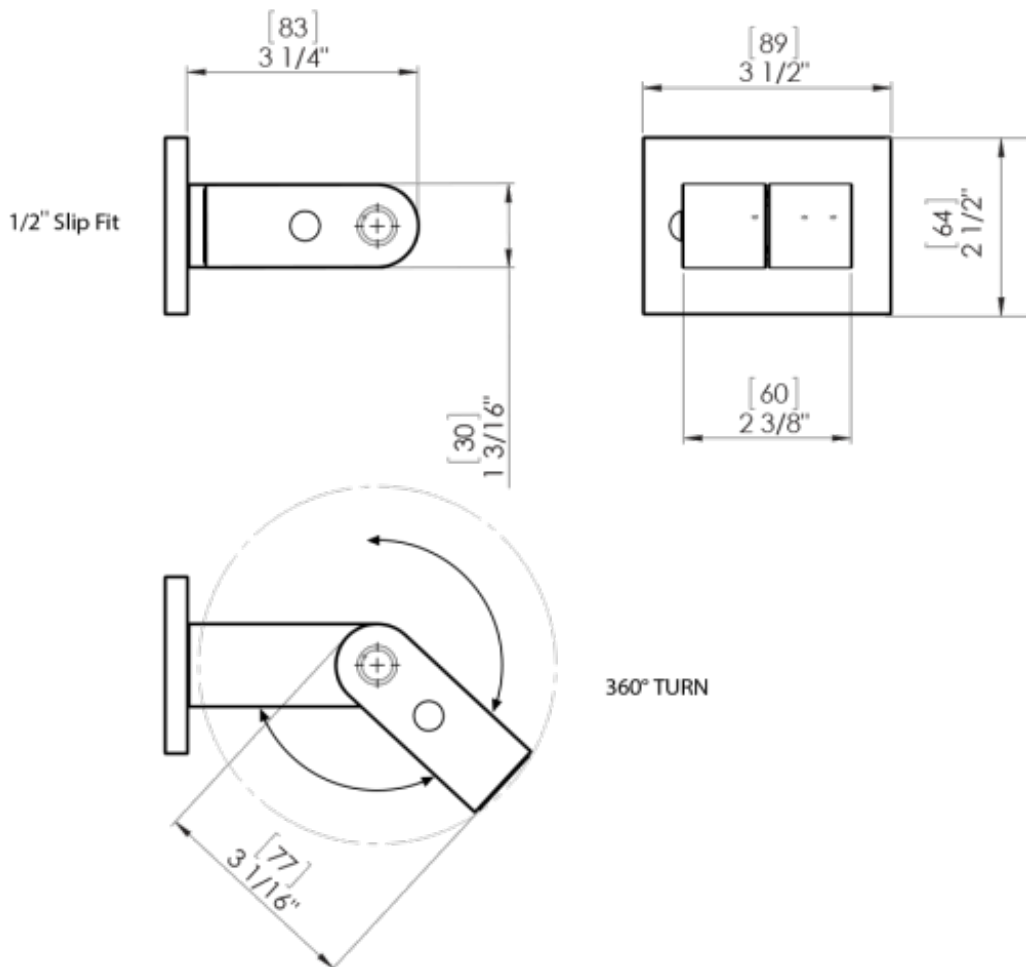

28JSLCHCH Specifications

TEMPERATURE CONTROL VALVE WITH STOPS & TWO WAY DIVERTER WITH SHUT-OFF TRIM ONLY

VOLUME CONTROL VALVE TRIM ONLY

ADJUSTABLE SLIDE BAR WITH HAND HELD SHOWER ASSEMBLY

WALL MOUNT BIDET & FOOT RINSE WITH DUAL FUNCTION SPRAY

INTEGRAL SUPPLY WITH 1/2" NPT X 1/2" NPSM X 3" NIPPLE

8" SHOWER HEAD WITH CEILING MOUNT 8" SHOWER ARM & FLANGE