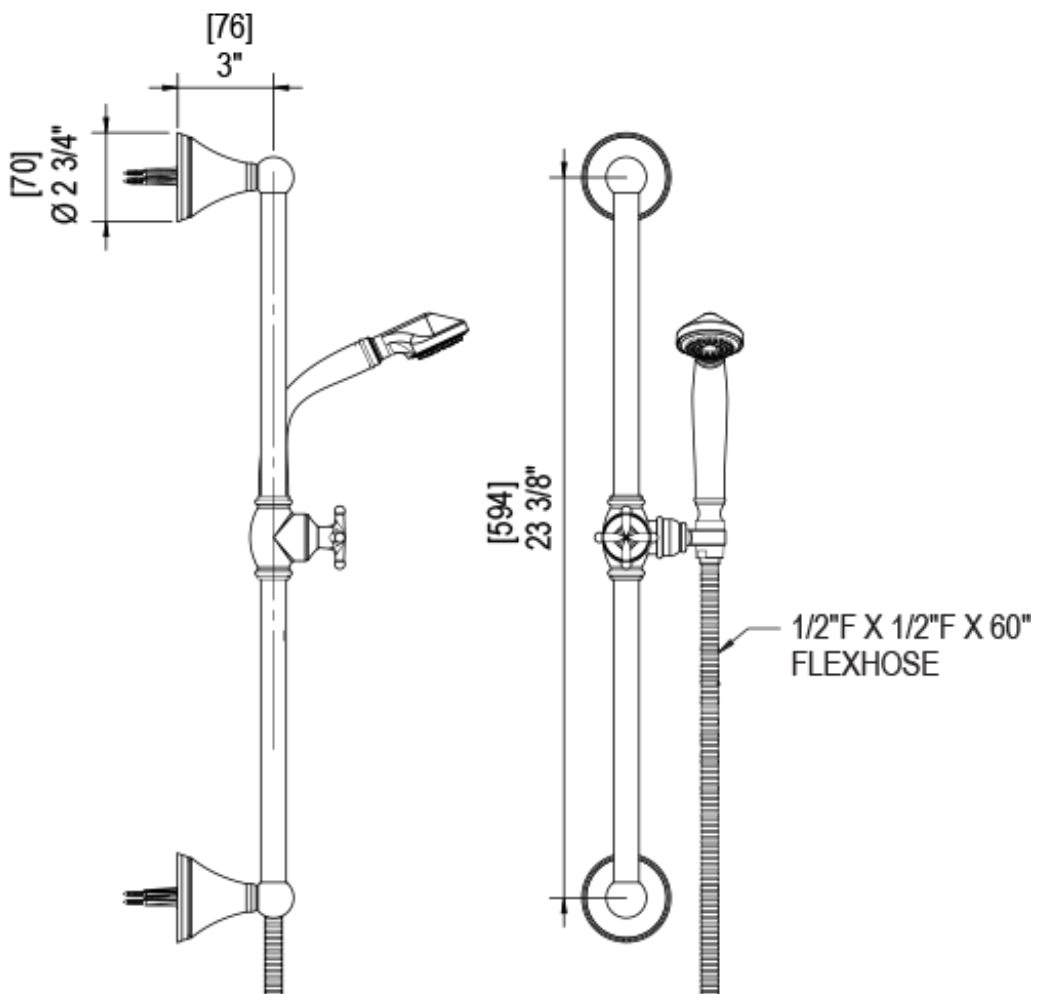

28JSLCHCH Specifications

TEMPERATURE CONTROL VALVE WITH STOPS & TWO WAY DIVERTER WITH SHUT-OFF TRIM ONLY

VOLUME CONTROL VALVE TRIM ONLY

ADJUSTABLE SLIDE BAR WITH HAND HELD SHOWER ASSEMBLY

WALL MOUNT BIDET & FOOT RINSE WITH DUAL FUNCTION SPRAY

INTEGRAL SUPPLY WITH 1/2" NPT X 1/2" NPSM X 3" NIPPLE

8" SHOWER HEAD WITH CEILING MOUNT 8" SHOWER ARM & FLANGE