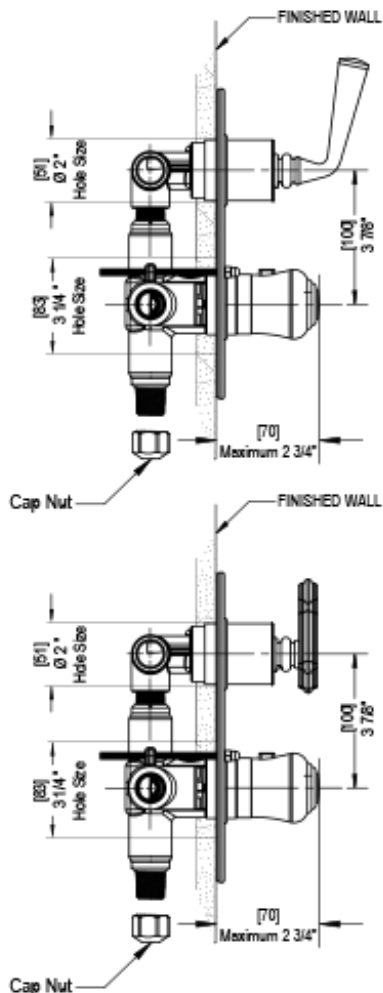

28JSLCHCH Specifications

TEMPERATURE CONTROL VALVE WITH STOPS & TWO WAY DIVERTER WITH SHUT-OFF TRIM ONLY

VOLUME CONTROL VALVE TRIM ONLY

ADJUSTABLE SLIDE BAR WITH HAND HELD SHOWER ASSEMBLY

WALL MOUNT BIDET & FOOT RINSE WITH DUAL FUNCTION SPRAY

INTEGRAL SUPPLY WITH 1/2" NPT X 1/2" NPSM X 3" NIPPLE

8" SHOWER HEAD WITH CEILING MOUNT 8" SHOWER ARM & FLANGE