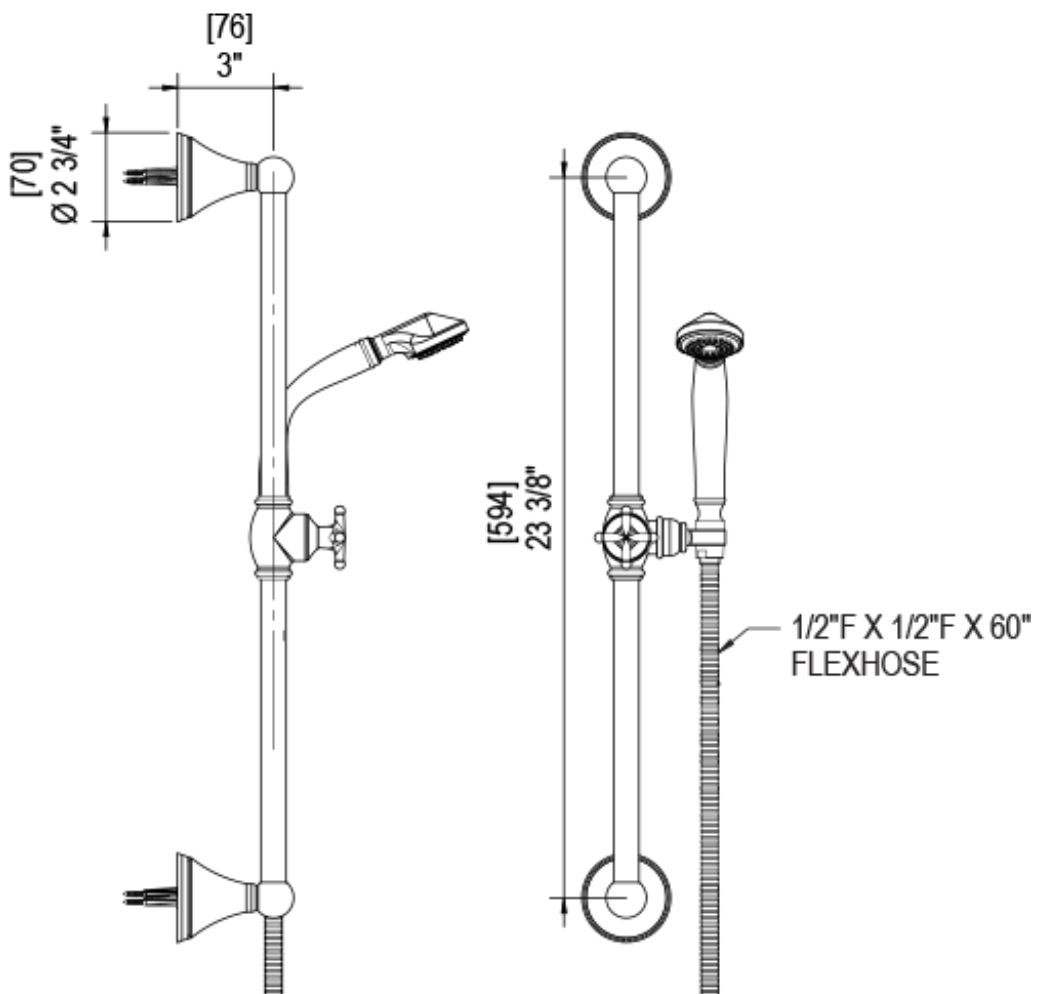

# 27JSSCHABM Specifications

TEMPERATURE CONTROL VALVE WITH STOPS & TWO WAY DIVERTER WITH SHUT-OFF TRIM ONLY

VOLUME CONTROL VALVE TRIM ONLY

ADJUSTABLE SLIDE BAR WITH HAND HELD SHOWER ASSEMBLY

WALL MOUNT BIDET & FOOT RINSE WITH DUAL FUNCTION SPRAY

INTEGRAL SUPPLY WITH 1/2" NPT X 1/2" NPSM X 3" NIPPLE

8" SHOWER HEAD WITH WALL MOUNT 12" SHOWER ARM & FLANGE