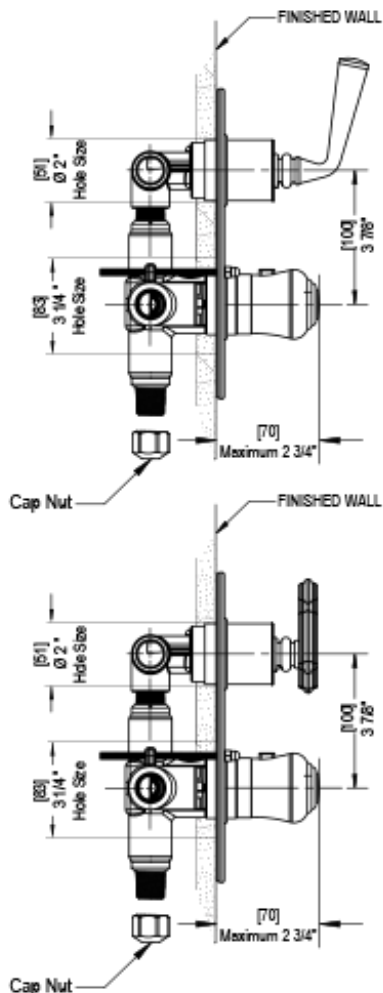

# 27JSSCHABM Specifications

TEMPERATURE CONTROL VALVE WITH STOPS & TWO WAY DIVERTER WITH SHUT-OFF TRIM ONLY

VOLUME CONTROL VALVE TRIM ONLY

ADJUSTABLE SLIDE BAR WITH HAND HELD SHOWER ASSEMBLY

WALL MOUNT BIDET & FOOT RINSE WITH DUAL FUNCTION SPRAY

INTEGRAL SUPPLY WITH 1/2" NPT X 1/2" NPSM X 3" NIPPLE

8" SHOWER HEAD WITH WALL MOUNT 12" SHOWER ARM & FLANGE