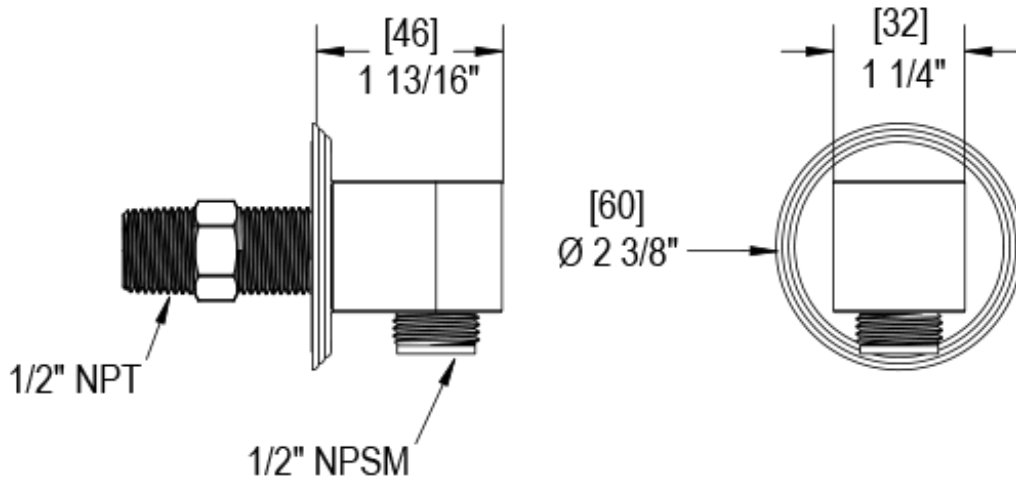

# 27JSSCHABM Specifications

TEMPERATURE CONTROL VALVE WITH STOPS & TWO WAY DIVERTER WITH SHUT-OFF TRIM ONLY

VOLUME CONTROL VALVE TRIM ONLY

ADJUSTABLE SLIDE BAR WITH HAND HELD SHOWER ASSEMBLY

WALL MOUNT BIDET & FOOT RINSE WITH DUAL FUNCTION SPRAY

INTEGRAL SUPPLY WITH 1/2" NPT X 1/2" NPSM X 3" NIPPLE

8" SHOWER HEAD WITH WALL MOUNT 12" SHOWER ARM & FLANGE