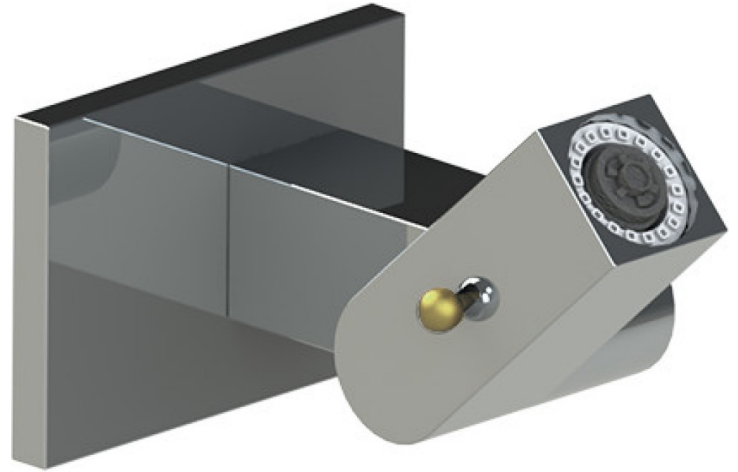

# 27JSSCHABM Specifications

TEMPERATURE CONTROL VALVE WITH STOPS & TWO WAY DIVERTER WITH SHUT-OFF TRIM ONLY

VOLUME CONTROL VALVE TRIM ONLY

ADJUSTABLE SLIDE BAR WITH HAND HELD SHOWER ASSEMBLY

WALL MOUNT BIDET & FOOT RINSE WITH DUAL FUNCTION SPRAY

INTEGRAL SUPPLY WITH 1/2" NPT X 1/2" NPSM X 3" NIPPLE

8" SHOWER HEAD WITH WALL MOUNT 12" SHOWER ARM & FLANGE