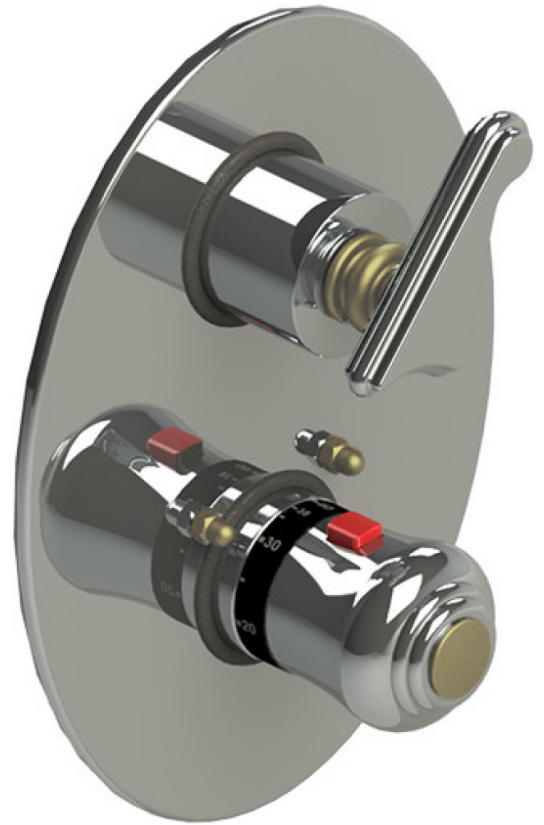

# 27JSSCHABM Specifications

TEMPERATURE CONTROL VALVE WITH STOPS & TWO WAY DIVERTER WITH SHUT-OFF TRIM ONLY

VOLUME CONTROL VALVE TRIM ONLY

ADJUSTABLE SLIDE BAR WITH HAND HELD SHOWER ASSEMBLY

WALL MOUNT BIDET & FOOT RINSE WITH DUAL FUNCTION SPRAY

INTEGRAL SUPPLY WITH 1/2" NPT X 1/2" NPSM X 3" NIPPLE

8" SHOWER HEAD WITH WALL MOUNT 12" SHOWER ARM & FLANGE