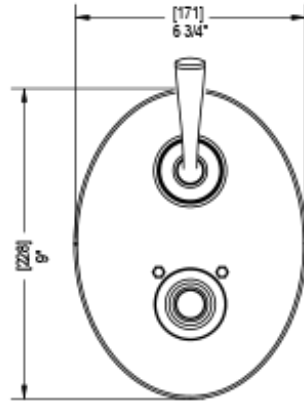

# 27JSSCHABM Specifications

TEMPERATURE CONTROL VALVE WITH STOPS & TWO WAY DIVERTER WITH SHUT-OFF TRIM ONLY

VOLUME CONTROL VALVE TRIM ONLY

ADJUSTABLE SLIDE BAR WITH HAND HELD SHOWER ASSEMBLY

WALL MOUNT BIDET & FOOT RINSE WITH DUAL FUNCTION SPRAY

INTEGRAL SUPPLY WITH 1/2" NPT X 1/2" NPSM X 3" NIPPLE

8" SHOWER HEAD WITH WALL MOUNT 12" SHOWER ARM & FLANGE