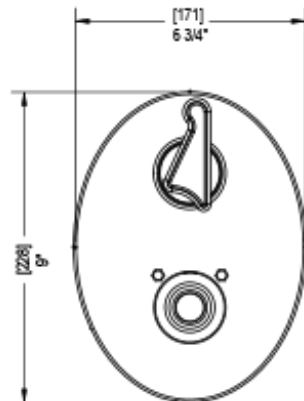

# 27JSSCHABM Specifications

TEMPERATURE CONTROL VALVE WITH STOPS & TWO WAY DIVERTER WITH SHUT-OFF TRIM ONLY

VOLUME CONTROL VALVE TRIM ONLY

ADJUSTABLE SLIDE BAR WITH HAND HELD SHOWER ASSEMBLY

WALL MOUNT BIDET & FOOT RINSE WITH DUAL FUNCTION SPRAY

INTEGRAL SUPPLY WITH 1/2" NPT X 1/2" NPSM X 3" NIPPLE

8" SHOWER HEAD WITH WALL MOUNT 12" SHOWER ARM & FLANGE