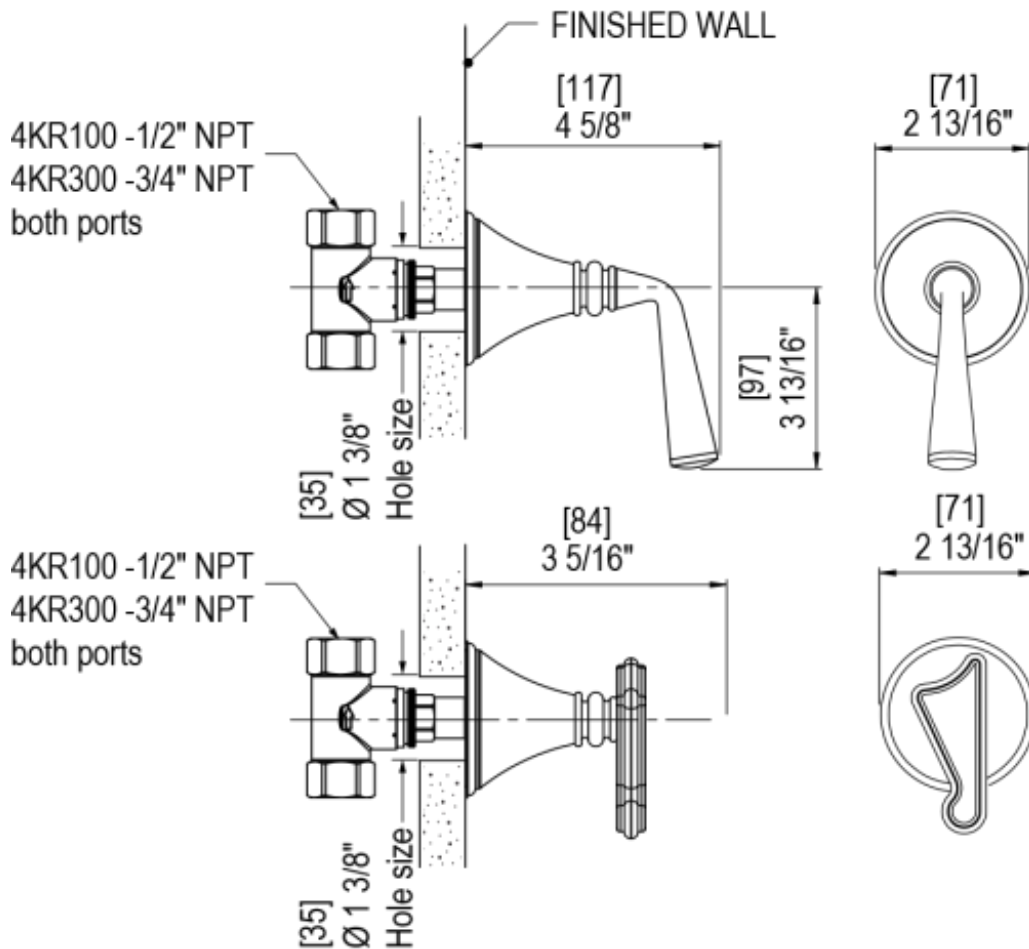

# 27JSSCHABM Specifications

TEMPERATURE CONTROL VALVE WITH STOPS & TWO WAY DIVERTER WITH SHUT-OFF TRIM ONLY

VOLUME CONTROL VALVE TRIM ONLY

ADJUSTABLE SLIDE BAR WITH HAND HELD SHOWER ASSEMBLY

WALL MOUNT BIDET & FOOT RINSE WITH DUAL FUNCTION SPRAY

INTEGRAL SUPPLY WITH 1/2" NPT X 1/2" NPSM X 3" NIPPLE

8" SHOWER HEAD WITH WALL MOUNT 12" SHOWER ARM & FLANGE