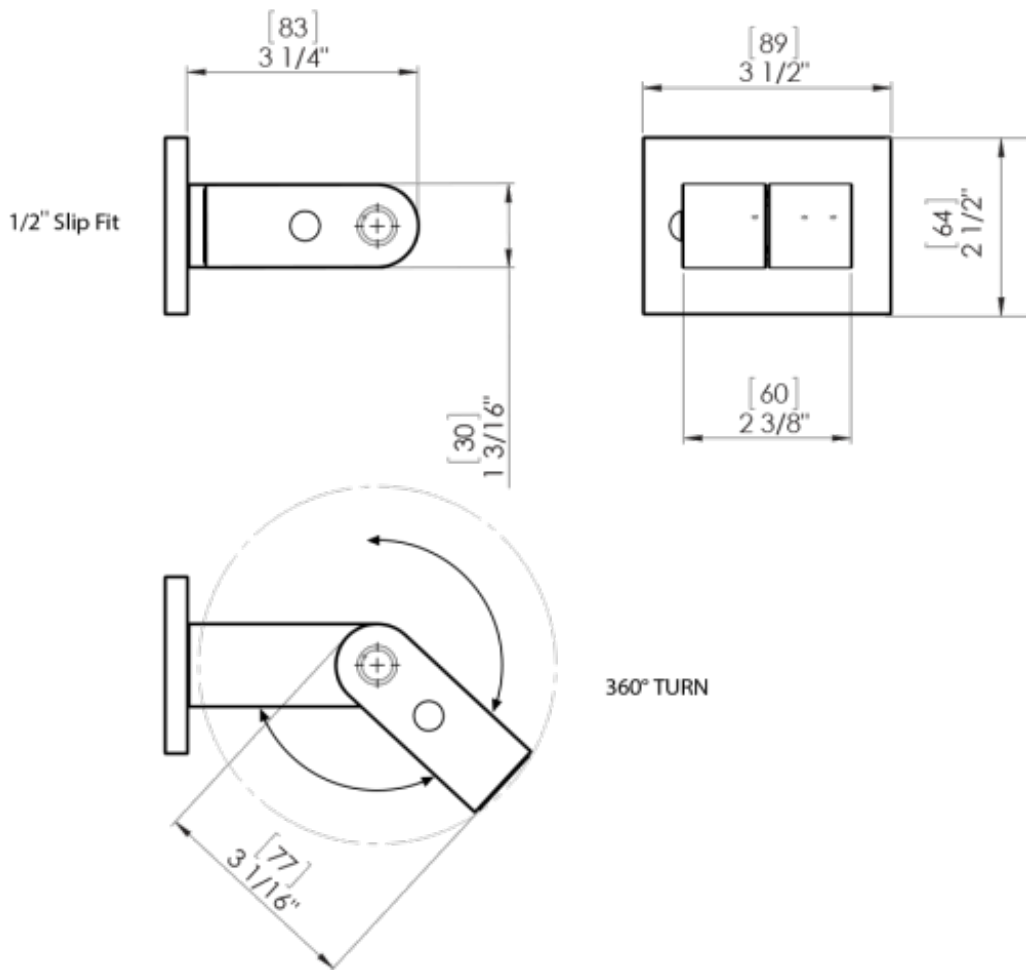

# 27JSSCHABM Specifications

TEMPERATURE CONTROL VALVE WITH STOPS & TWO WAY DIVERTER WITH SHUT-OFF TRIM ONLY

VOLUME CONTROL VALVE TRIM ONLY

ADJUSTABLE SLIDE BAR WITH HAND HELD SHOWER ASSEMBLY

WALL MOUNT BIDET & FOOT RINSE WITH DUAL FUNCTION SPRAY

INTEGRAL SUPPLY WITH 1/2" NPT X 1/2" NPSM X 3" NIPPLE

8" SHOWER HEAD WITH WALL MOUNT 12" SHOWER ARM & FLANGE