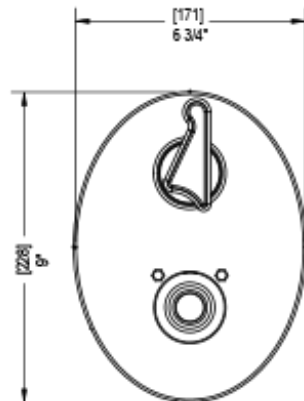

27JSLCHCH

Specifications

TEMPERATURE CONTROL VALVE WITH STOPS & TWO WAY DIVERTER WITH SHUT-OFF TRIM ONLY

VOLUME CONTROL VALVE TRIM ONLY

ADJUSTABLE SLIDE BAR WITH HAND HELD SHOWER ASSEMBLY

WALL MOUNT BIDET & FOOT RINSE WITH DUAL FUNCTION SPRAY

INTEGRAL SUPPLY WITH 1/2" NPT X 1/2" NPSM X 3" NIPPLE

8" SHOWER HEAD WITH WALL MOUNT 12" SHOWER ARM & FLANGE