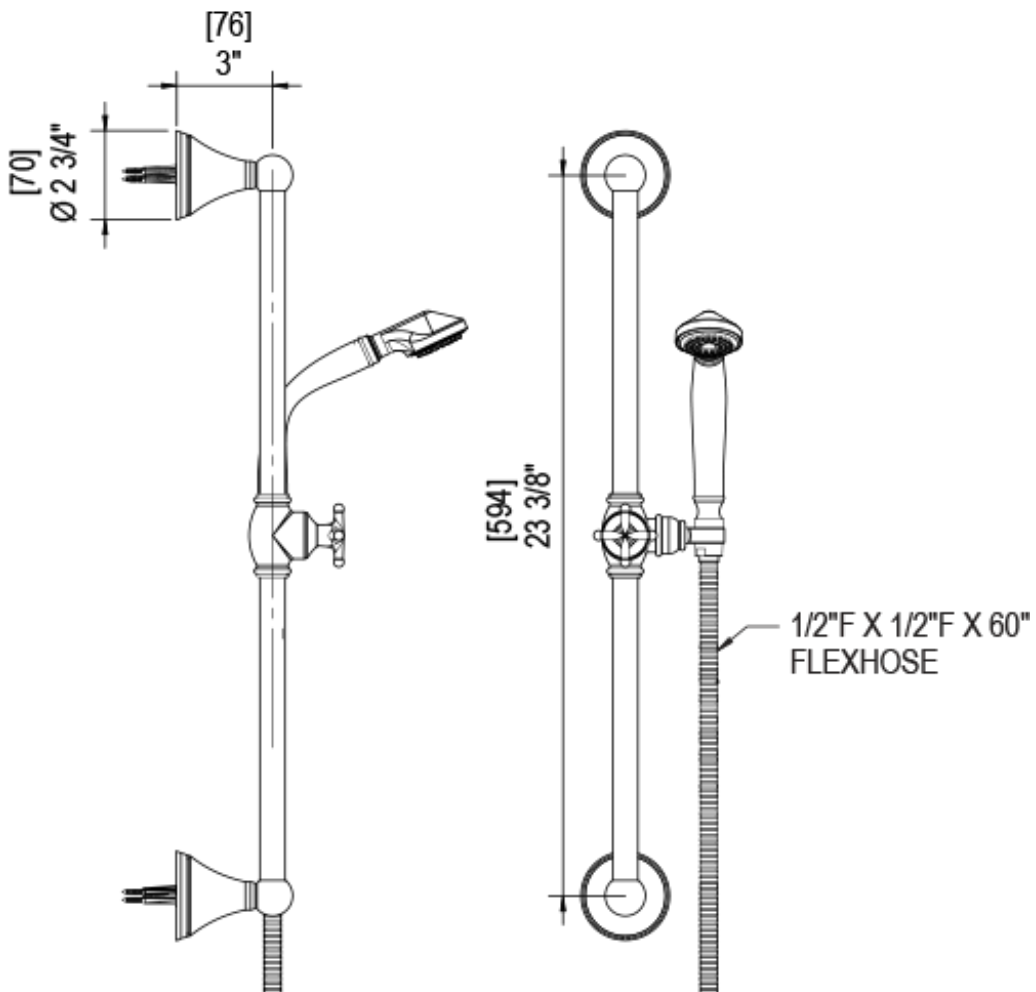

27JSLCHCH

Specifications

TEMPERATURE CONTROL VALVE WITH STOPS & TWO WAY DIVERTER WITH SHUT-OFF TRIM ONLY

VOLUME CONTROL VALVE TRIM ONLY

ADJUSTABLE SLIDE BAR WITH HAND HELD SHOWER ASSEMBLY

WALL MOUNT BIDET & FOOT RINSE WITH DUAL FUNCTION SPRAY

INTEGRAL SUPPLY WITH 1/2" NPT X 1/2" NPSM X 3" NIPPLE

8" SHOWER HEAD WITH WALL MOUNT 12" SHOWER ARM & FLANGE