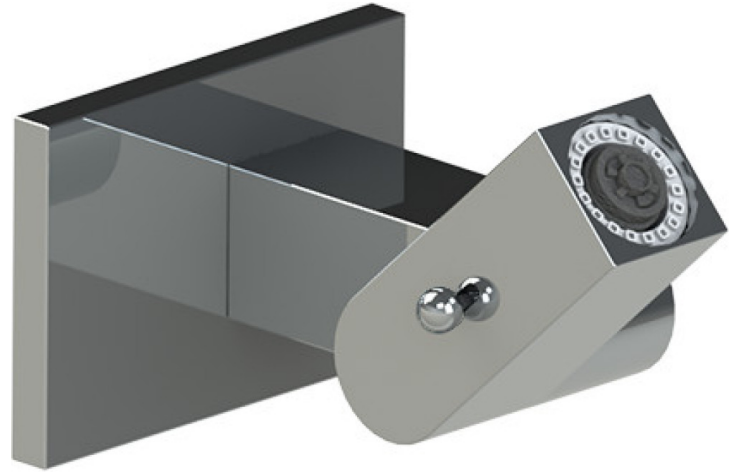

27JSLCHCH

Specifications

TEMPERATURE CONTROL VALVE WITH STOPS & TWO WAY DIVERTER WITH SHUT-OFF TRIM ONLY

VOLUME CONTROL VALVE TRIM ONLY

ADJUSTABLE SLIDE BAR WITH HAND HELD SHOWER ASSEMBLY

WALL MOUNT BIDET & FOOT RINSE WITH DUAL FUNCTION SPRAY

INTEGRAL SUPPLY WITH 1/2" NPT X 1/2" NPSM X 3" NIPPLE

8" SHOWER HEAD WITH WALL MOUNT 12" SHOWER ARM & FLANGE