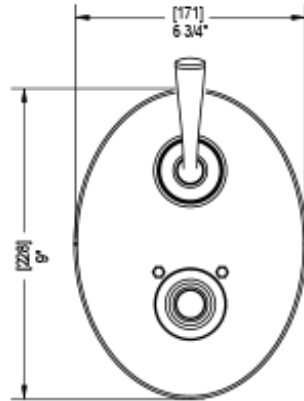

27JSLCHCH

Specifications

TEMPERATURE CONTROL VALVE WITH STOPS & TWO WAY DIVERTER WITH SHUT-OFF TRIM ONLY

VOLUME CONTROL VALVE TRIM ONLY

ADJUSTABLE SLIDE BAR WITH HAND HELD SHOWER ASSEMBLY

WALL MOUNT BIDET & FOOT RINSE WITH DUAL FUNCTION SPRAY

INTEGRAL SUPPLY WITH 1/2" NPT X 1/2" NPSM X 3" NIPPLE

8" SHOWER HEAD WITH WALL MOUNT 12" SHOWER ARM & FLANGE