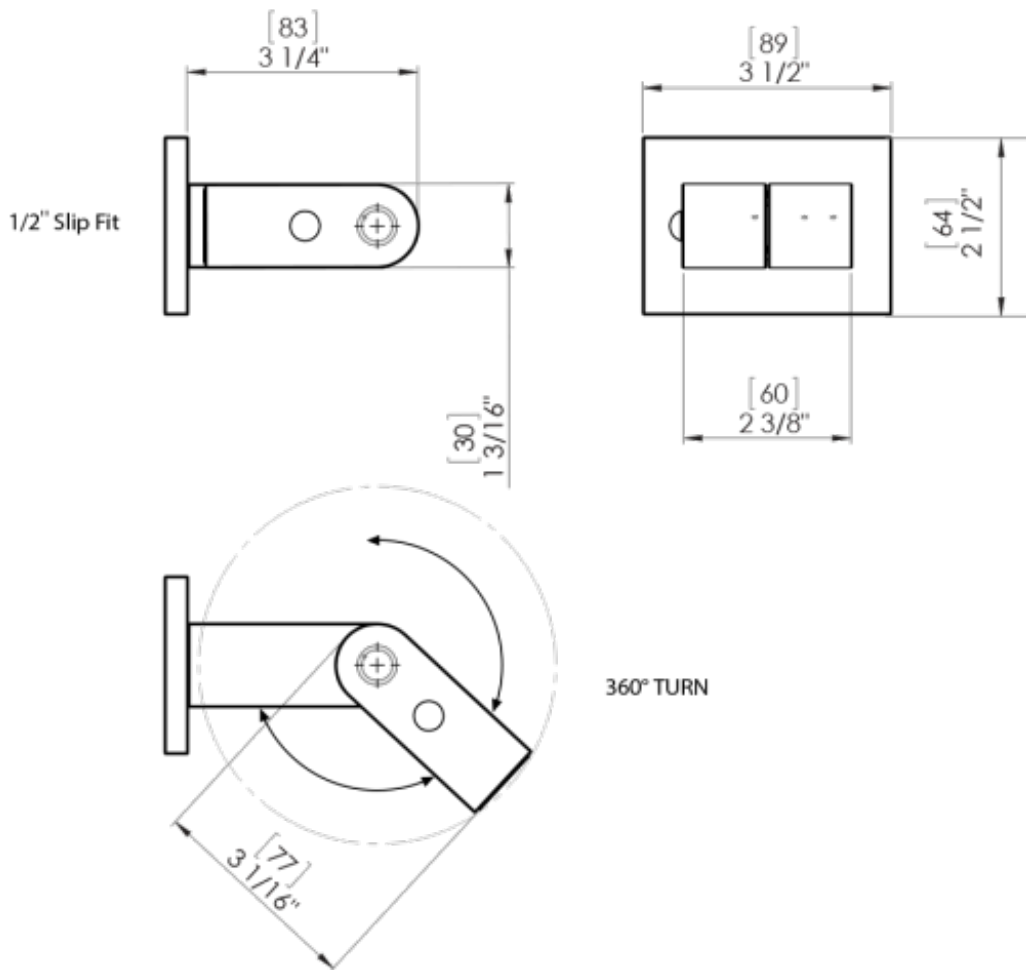

27JSLCHCH

Specifications

TEMPERATURE CONTROL VALVE WITH STOPS & TWO WAY DIVERTER WITH SHUT-OFF TRIM ONLY

VOLUME CONTROL VALVE TRIM ONLY

ADJUSTABLE SLIDE BAR WITH HAND HELD SHOWER ASSEMBLY

WALL MOUNT BIDET & FOOT RINSE WITH DUAL FUNCTION SPRAY

INTEGRAL SUPPLY WITH 1/2" NPT X 1/2" NPSM X 3" NIPPLE

8" SHOWER HEAD WITH WALL MOUNT 12" SHOWER ARM & FLANGE