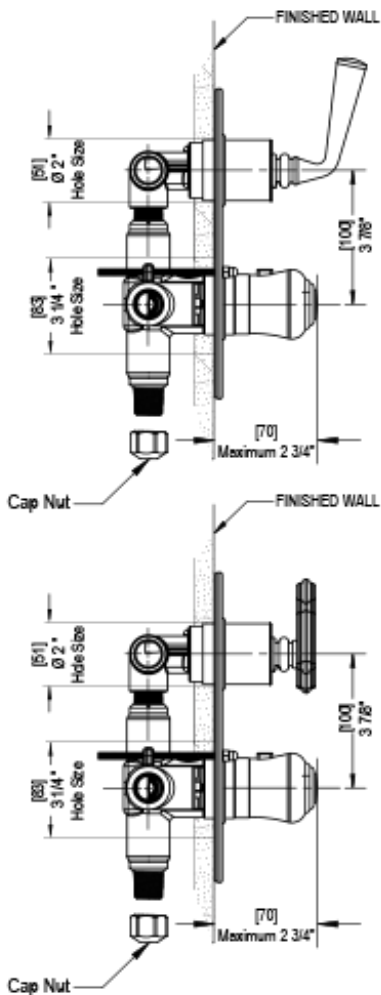

27JSLCHCH

Specifications

TEMPERATURE CONTROL VALVE WITH STOPS & TWO WAY DIVERTER WITH SHUT-OFF TRIM ONLY

VOLUME CONTROL VALVE TRIM ONLY

ADJUSTABLE SLIDE BAR WITH HAND HELD SHOWER ASSEMBLY

WALL MOUNT BIDET & FOOT RINSE WITH DUAL FUNCTION SPRAY

INTEGRAL SUPPLY WITH 1/2" NPT X 1/2" NPSM X 3" NIPPLE

8" SHOWER HEAD WITH WALL MOUNT 12" SHOWER ARM & FLANGE