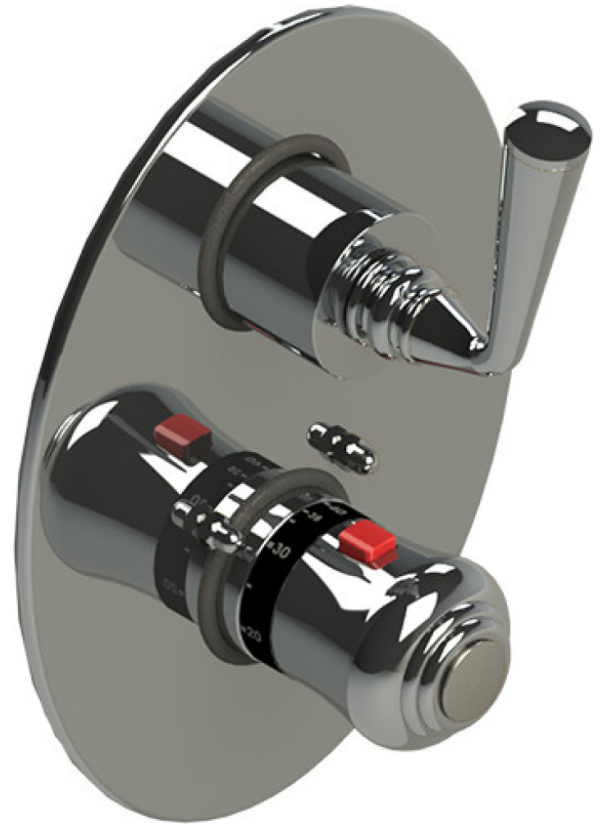

27JSLCHCH

Specifications

TEMPERATURE CONTROL VALVE WITH STOPS & TWO WAY DIVERTER WITH SHUT-OFF TRIM ONLY

VOLUME CONTROL VALVE TRIM ONLY

ADJUSTABLE SLIDE BAR WITH HAND HELD SHOWER ASSEMBLY

WALL MOUNT BIDET & FOOT RINSE WITH DUAL FUNCTION SPRAY

INTEGRAL SUPPLY WITH 1/2" NPT X 1/2" NPSM X 3" NIPPLE

8" SHOWER HEAD WITH WALL MOUNT 12" SHOWER ARM & FLANGE