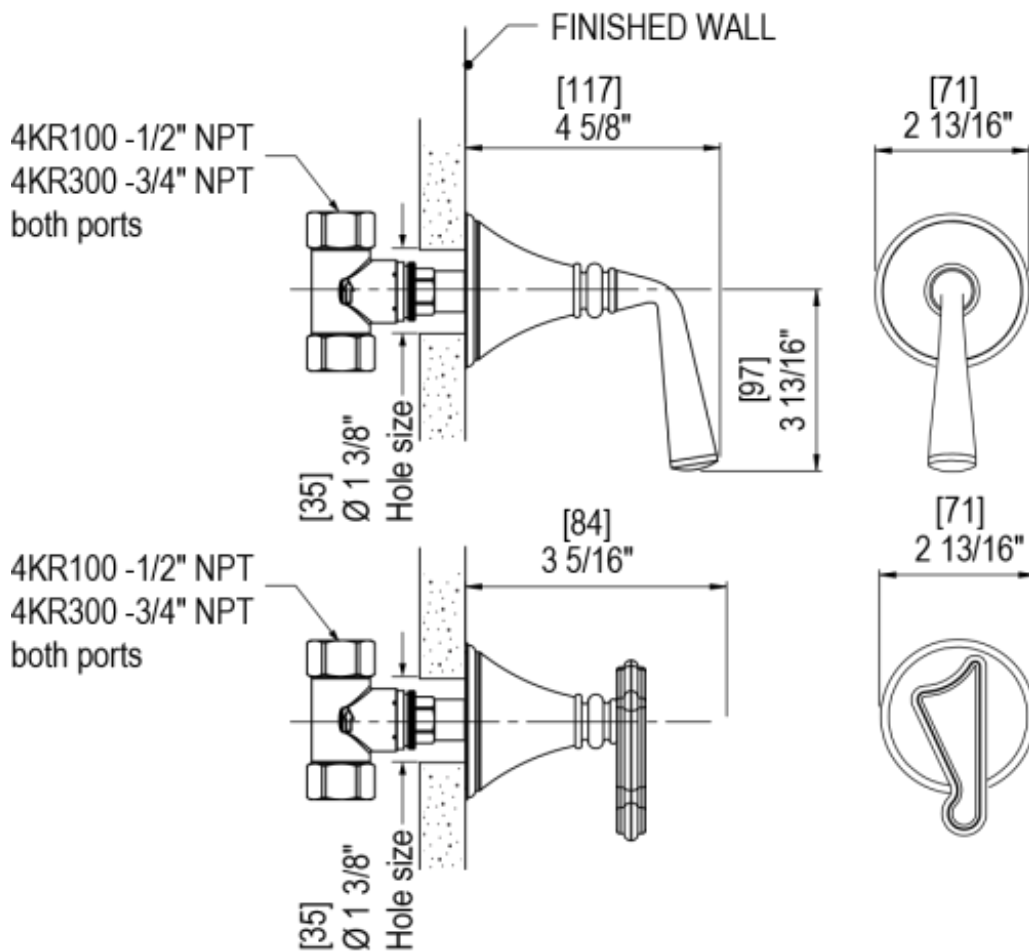

27JSLCHCH

Specifications

TEMPERATURE CONTROL VALVE WITH STOPS & TWO WAY DIVERTER WITH SHUT-OFF TRIM ONLY

VOLUME CONTROL VALVE TRIM ONLY

ADJUSTABLE SLIDE BAR WITH HAND HELD SHOWER ASSEMBLY

WALL MOUNT BIDET & FOOT RINSE WITH DUAL FUNCTION SPRAY

INTEGRAL SUPPLY WITH 1/2" NPT X 1/2" NPSM X 3" NIPPLE

8" SHOWER HEAD WITH WALL MOUNT 12" SHOWER ARM & FLANGE