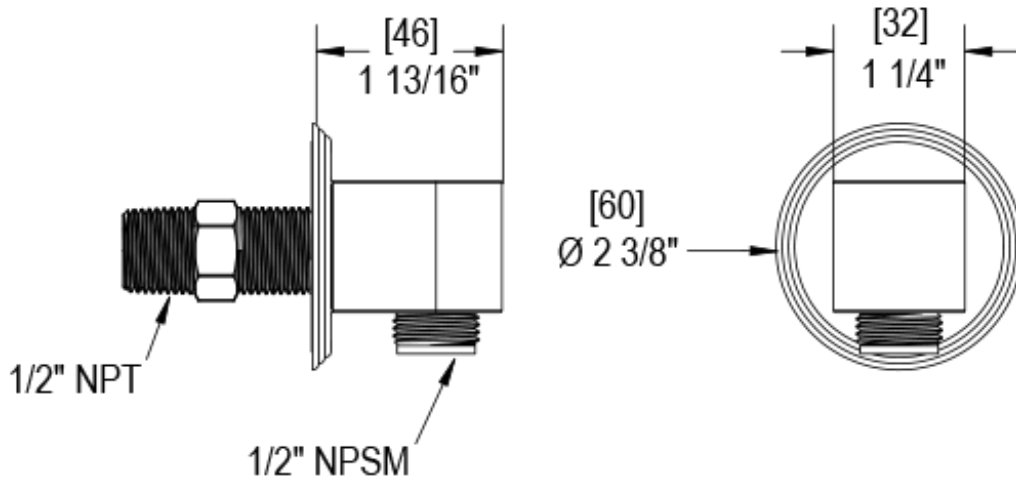

27JSLCHCH

Specifications

TEMPERATURE CONTROL VALVE WITH STOPS & TWO WAY DIVERTER WITH SHUT-OFF TRIM ONLY

VOLUME CONTROL VALVE TRIM ONLY

ADJUSTABLE SLIDE BAR WITH HAND HELD SHOWER ASSEMBLY

WALL MOUNT BIDET & FOOT RINSE WITH DUAL FUNCTION SPRAY

INTEGRAL SUPPLY WITH 1/2" NPT X 1/2" NPSM X 3" NIPPLE

8" SHOWER HEAD WITH WALL MOUNT 12" SHOWER ARM & FLANGE