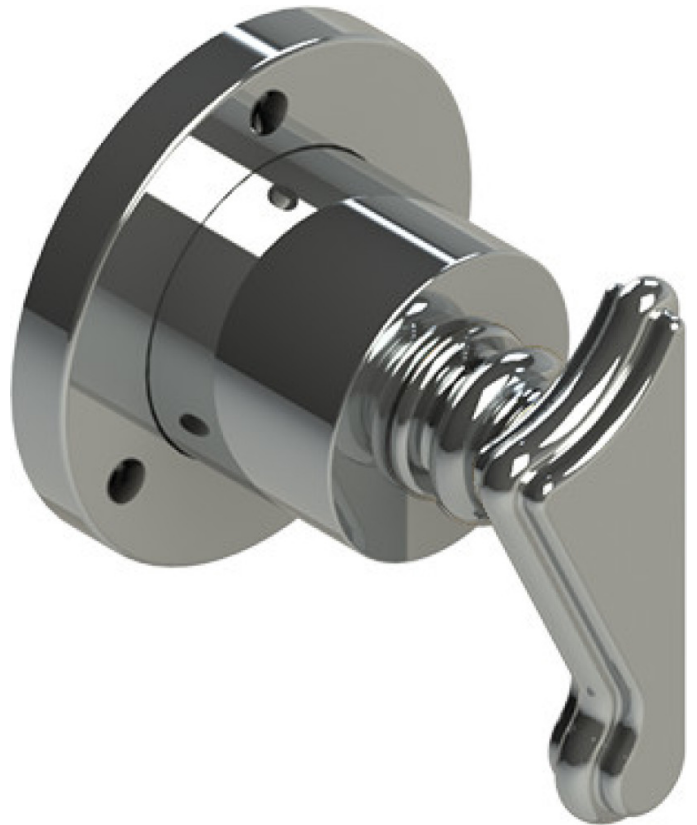

# 24JSSCHCH

## Specifications

TEMPERATURE CONTROL VALVE WITH STOPS TRIM ONLY

THREE WAY DIVERTER WITH SHUT-OFFS IN BETWEEN FUNCTIONS TRIM ONLY

ADJUSTABLE SLIDE BAR WITH HAND HELD SHOWER ASSEMBLY

INTEGRAL SUPPLY WITH 1/2" NPT X 1/2" NPSM X 3" NIPPLE

WALL MOUNT TUB SPOUT. 1/2" SLIP FIT

8" SHOWER HEAD WITH WALL MOUNT 12" SHOWER ARM & FLANGE