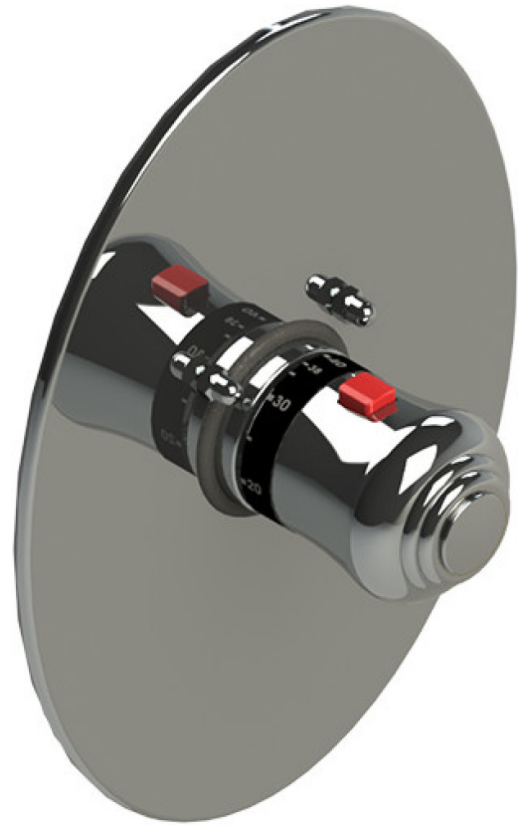

# 24JSSCHCH

## Specifications

TEMPERATURE CONTROL VALVE WITH STOPS TRIM ONLY

THREE WAY DIVERTER WITH SHUT-OFFS IN BETWEEN FUNCTIONS TRIM ONLY

ADJUSTABLE SLIDE BAR WITH HAND HELD SHOWER ASSEMBLY

INTEGRAL SUPPLY WITH 1/2" NPT X 1/2" NPSM X 3" NIPPLE

WALL MOUNT TUB SPOUT. 1/2" SLIP FIT

8" SHOWER HEAD WITH WALL MOUNT 12" SHOWER ARM & FLANGE