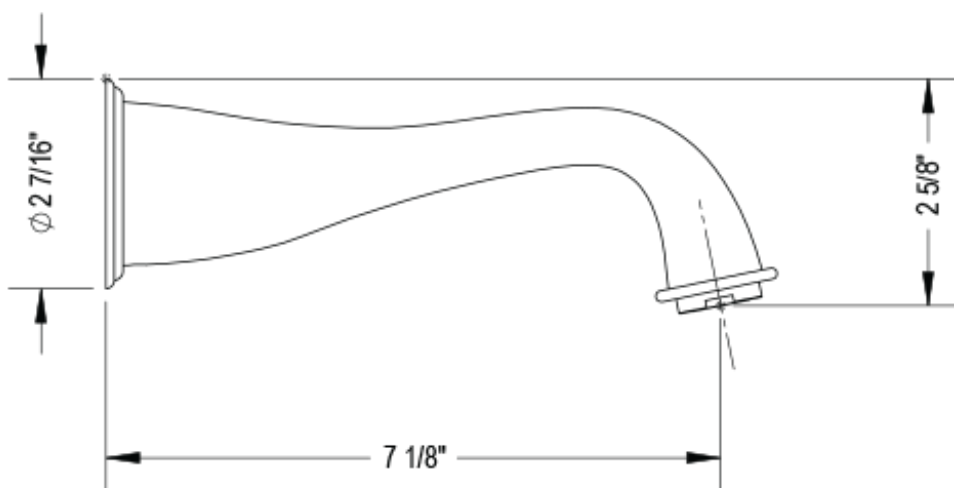

## Specifications

TEMPERATURE CONTROL VALVE WITH STOPS TRIM ONLY

THREE WAY DIVERTER WITH SHUT-OFFS IN BETWEEN FUNCTIONS TRIM ONLY

ADJUSTABLE SLIDE BAR WITH HAND HELD SHOWER ASSEMBLY

INTEGRAL SUPPLY WITH 1/2" NPT X 1/2" NPSM X 3" NIPPLE

WALL MOUNT TUB SPOUT. 1/2" SLIP FIT

8" SHOWER HEAD WITH WALL MOUNT 12" SHOWER ARM & FLANGE