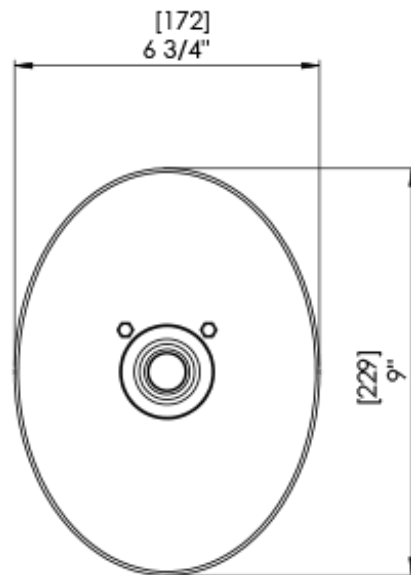

## Specifications

TEMPERATURE CONTROL VALVE WITH STOPS TRIM ONLY

THREE WAY DIVERTER WITH SHUT-OFFS IN BETWEEN FUNCTIONS TRIM ONLY

ADJUSTABLE SLIDE BAR WITH HAND HELD SHOWER ASSEMBLY

INTEGRAL SUPPLY WITH 1/2" NPT X 1/2" NPSM X 3" NIPPLE

WALL MOUNT TUB SPOUT. 1/2" SLIP FIT

8" SHOWER HEAD WITH WALL MOUNT 12" SHOWER ARM & FLANGE