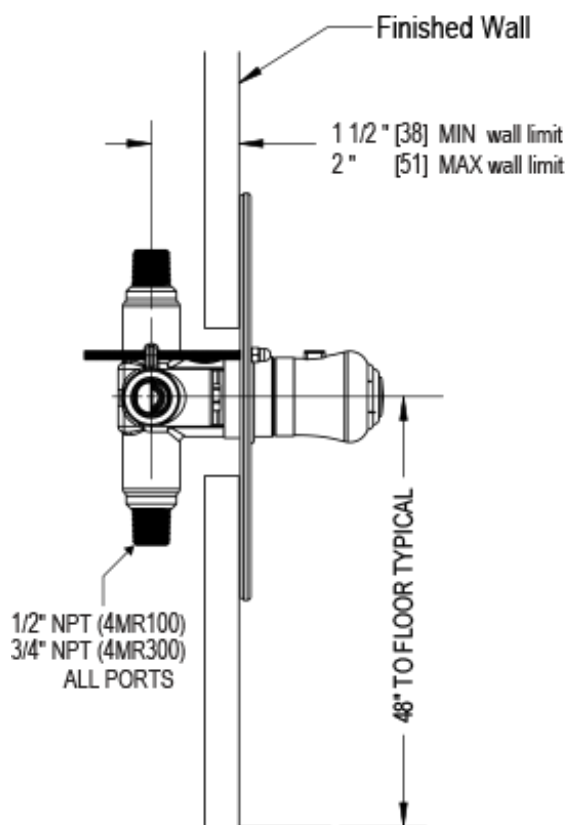

# 24JSSCHCH

## Specifications

TEMPERATURE CONTROL VALVE WITH STOPS TRIM ONLY

THREE WAY DIVERTER WITH SHUT-OFFS IN BETWEEN FUNCTIONS TRIM ONLY

ADJUSTABLE SLIDE BAR WITH HAND HELD SHOWER ASSEMBLY

INTEGRAL SUPPLY WITH 1/2" NPT X 1/2" NPSM X 3" NIPPLE

WALL MOUNT TUB SPOUT. 1/2" SLIP FIT

8" SHOWER HEAD WITH WALL MOUNT 12" SHOWER ARM & FLANGE