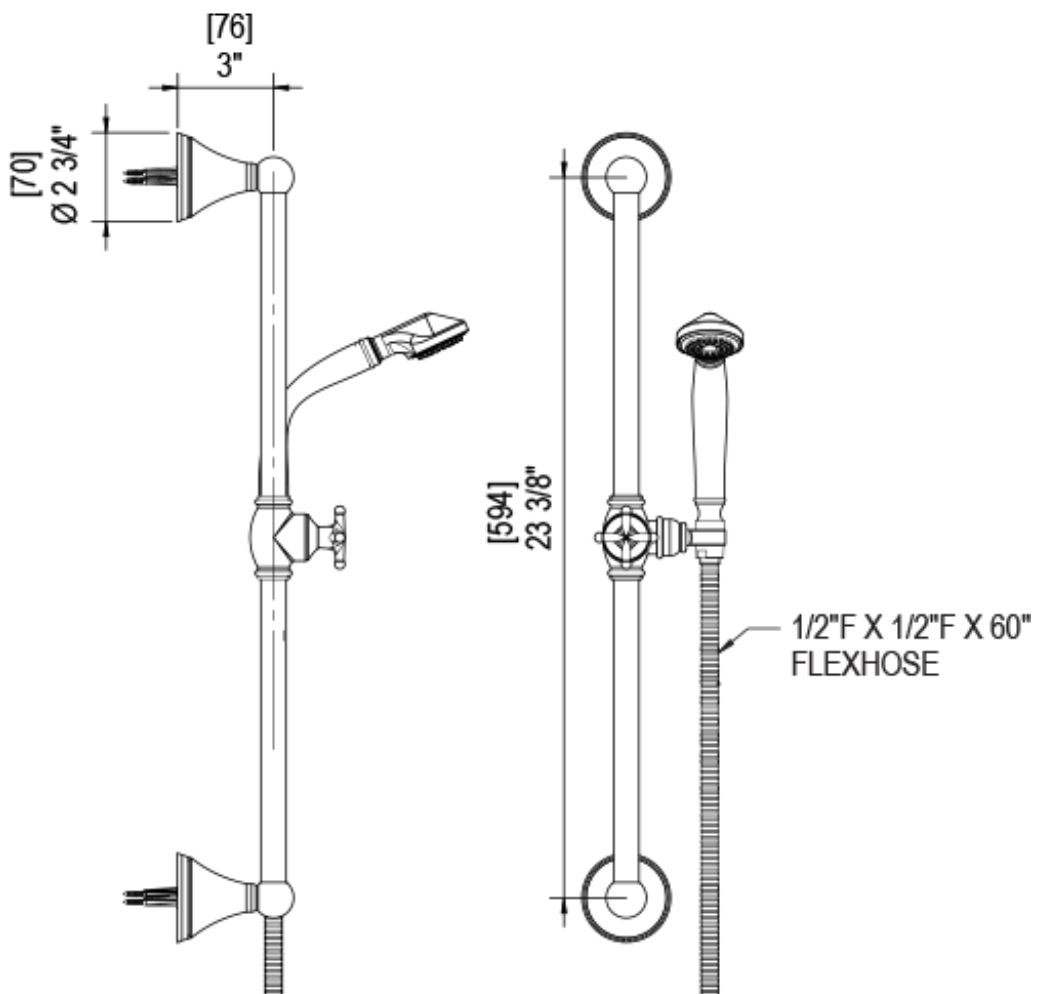

## Specifications

TEMPERATURE CONTROL VALVE WITH STOPS TRIM ONLY

THREE WAY DIVERTER WITH SHUT-OFFS IN BETWEEN FUNCTIONS TRIM ONLY

ADJUSTABLE SLIDE BAR WITH HAND HELD SHOWER ASSEMBLY

INTEGRAL SUPPLY WITH 1/2" NPT X 1/2" NPSM X 3" NIPPLE

WALL MOUNT TUB SPOUT. 1/2" SLIP FIT

8" SHOWER HEAD WITH WALL MOUNT 12" SHOWER ARM & FLANGE