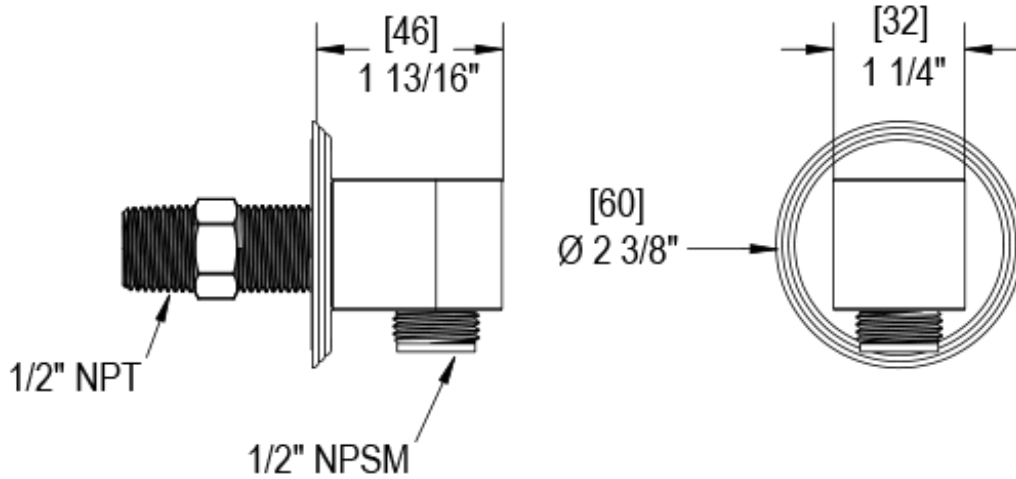

## Specifications

TEMPERATURE CONTROL VALVE WITH STOPS TRIM ONLY

THREE WAY DIVERTER WITH SHUT-OFFS IN BETWEEN FUNCTIONS TRIM ONLY

ADJUSTABLE SLIDE BAR WITH HAND HELD SHOWER ASSEMBLY

INTEGRAL SUPPLY WITH 1/2" NPT X 1/2" NPSM X 3" NIPPLE

WALL MOUNT TUB SPOUT. 1/2" SLIP FIT

8" SHOWER HEAD WITH WALL MOUNT 12" SHOWER ARM & FLANGE