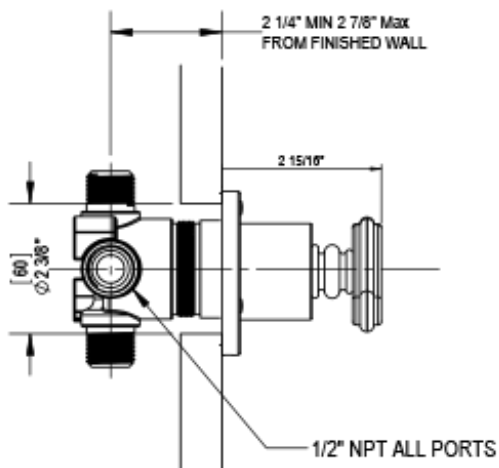

## Specifications

TEMPERATURE CONTROL VALVE WITH STOPS TRIM ONLY

THREE WAY DIVERTER WITH SHUT-OFFS IN BETWEEN FUNCTIONS TRIM ONLY

ADJUSTABLE SLIDE BAR WITH HAND HELD SHOWER ASSEMBLY

INTEGRAL SUPPLY WITH 1/2" NPT X 1/2" NPSM X 3" NIPPLE

WALL MOUNT TUB SPOUT. 1/2" SLIP FIT

8" SHOWER HEAD WITH WALL MOUNT 12" SHOWER ARM & FLANGE