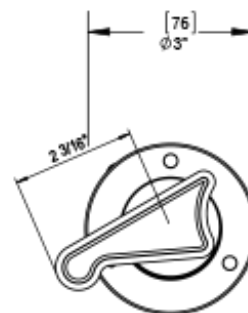

## Specifications

TEMPERATURE CONTROL VALVE WITH STOPS TRIM ONLY

THREE WAY DIVERTER WITH SHUT-OFFS IN BETWEEN FUNCTIONS TRIM ONLY

ADJUSTABLE SLIDE BAR WITH HAND HELD SHOWER ASSEMBLY

INTEGRAL SUPPLY WITH 1/2" NPT X 1/2" NPSM X 3" NIPPLE

WALL MOUNT TUB SPOUT. 1/2" SLIP FIT

8" SHOWER HEAD WITH WALL MOUNT 12" SHOWER ARM & FLANGE