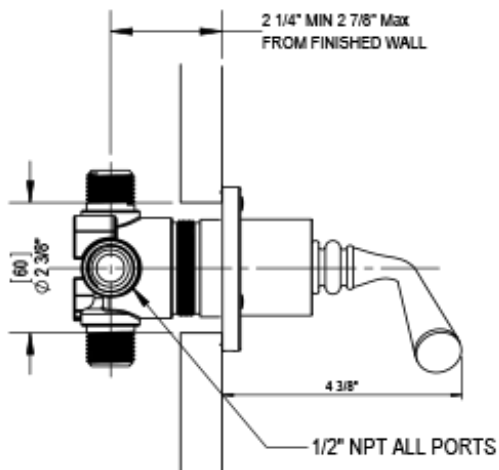

## Specifications

TEMPERATURE CONTROL VALVE WITH STOPS TRIM ONLY

THREE WAY DIVERTER WITH SHUT-OFFS IN BETWEEN FUNCTIONS TRIM ONLY

ADJUSTABLE SLIDE BAR WITH HAND HELD SHOWER ASSEMBLY

INTEGRAL SUPPLY WITH 1/2" NPT X 1/2" NPSM X 3" NIPPLE

WALL MOUNT TUB SPOUT. 1/2" SLIP FIT

8" SHOWER HEAD WITH WALL MOUNT 12" SHOWER ARM & FLANGE