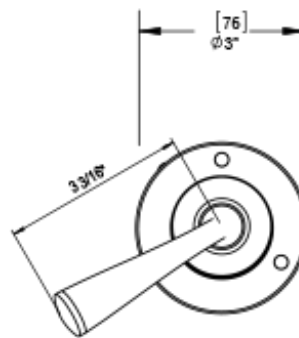

## Specifications

TEMPERATURE CONTROL VALVE WITH STOPS TRIM ONLY

THREE WAY DIVERTER WITH SHUT-OFFS IN BETWEEN FUNCTIONS TRIM ONLY

ADJUSTABLE SLIDE BAR WITH HAND HELD SHOWER ASSEMBLY

INTEGRAL SUPPLY WITH 1/2" NPT X 1/2" NPSM X 3" NIPPLE

WALL MOUNT TUB SPOUT. 1/2" SLIP FIT

8" SHOWER HEAD WITH WALL MOUNT 12" SHOWER ARM & FLANGE