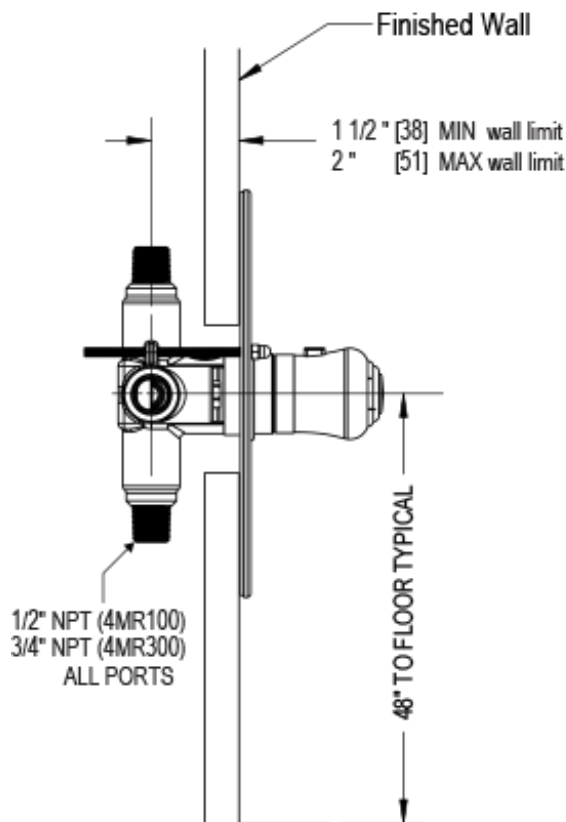

24JSLCHCH Specifications

TEMPERATURE CONTROL VALVE WITH STOPS TRIM ONLY

THREE WAY DIVERTER WITH SHUT-OFFS IN BETWEEN FUNCTIONS TRIM ONLY

ADJUSTABLE SLIDE BAR WITH HAND HELD SHOWER ASSEMBLY

INTEGRAL SUPPLY WITH 1/2" NPT X 1/2" NPSM X 3" NIPPLE

WALL MOUNT TUB SPOUT. 1/2" SLIP FIT

8" SHOWER HEAD WITH WALL MOUNT 12" SHOWER ARM & FLANGE