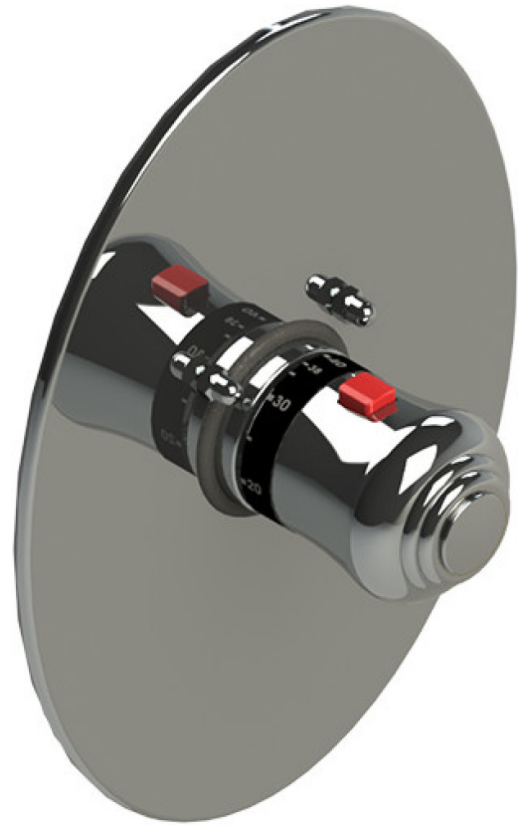

24JSLCHCH Specifications

TEMPERATURE CONTROL VALVE WITH STOPS TRIM ONLY

THREE WAY DIVERTER WITH SHUT-OFFS IN BETWEEN FUNCTIONS TRIM ONLY

ADJUSTABLE SLIDE BAR WITH HAND HELD SHOWER ASSEMBLY

INTEGRAL SUPPLY WITH 1/2" NPT X 1/2" NPSM X 3" NIPPLE

WALL MOUNT TUB SPOUT. 1/2" SLIP FIT

8" SHOWER HEAD WITH WALL MOUNT 12" SHOWER ARM & FLANGE