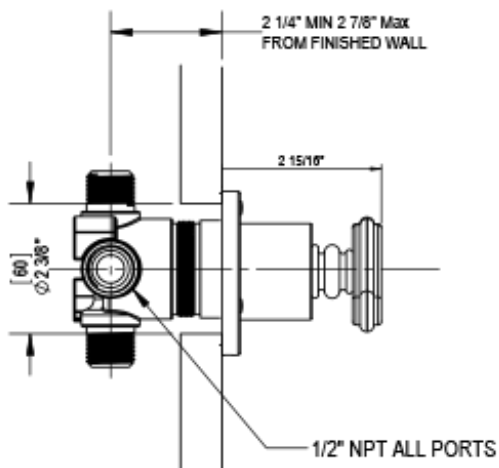

24JSLCHCH Specifications

TEMPERATURE CONTROL VALVE WITH STOPS TRIM ONLY

THREE WAY DIVERTER WITH SHUT-OFFS IN BETWEEN FUNCTIONS TRIM ONLY

ADJUSTABLE SLIDE BAR WITH HAND HELD SHOWER ASSEMBLY

INTEGRAL SUPPLY WITH 1/2" NPT X 1/2" NPSM X 3" NIPPLE

WALL MOUNT TUB SPOUT. 1/2" SLIP FIT

8" SHOWER HEAD WITH WALL MOUNT 12" SHOWER ARM & FLANGE