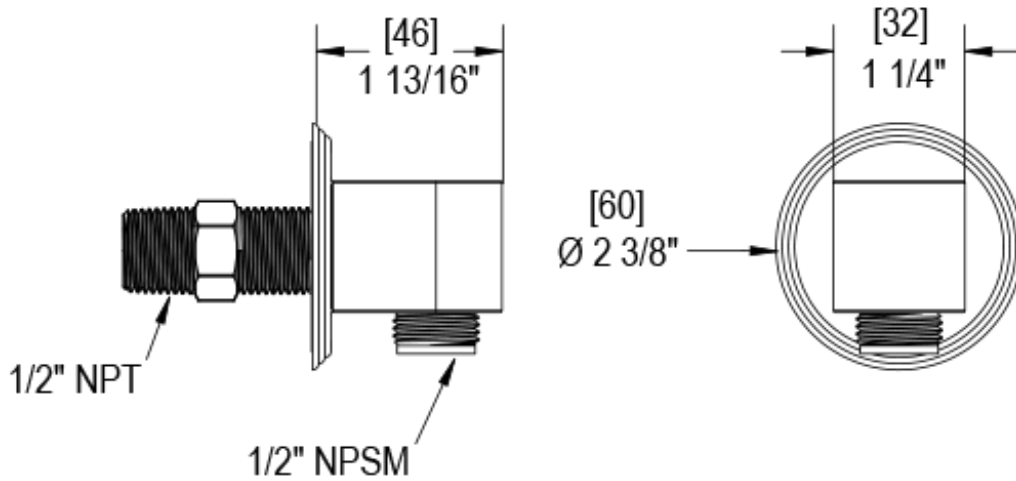

24JSLCHCH Specifications

TEMPERATURE CONTROL VALVE WITH STOPS TRIM ONLY

THREE WAY DIVERTER WITH SHUT-OFFS IN BETWEEN FUNCTIONS TRIM ONLY

ADJUSTABLE SLIDE BAR WITH HAND HELD SHOWER ASSEMBLY

INTEGRAL SUPPLY WITH 1/2" NPT X 1/2" NPSM X 3" NIPPLE

WALL MOUNT TUB SPOUT. 1/2" SLIP FIT

8" SHOWER HEAD WITH WALL MOUNT 12" SHOWER ARM & FLANGE