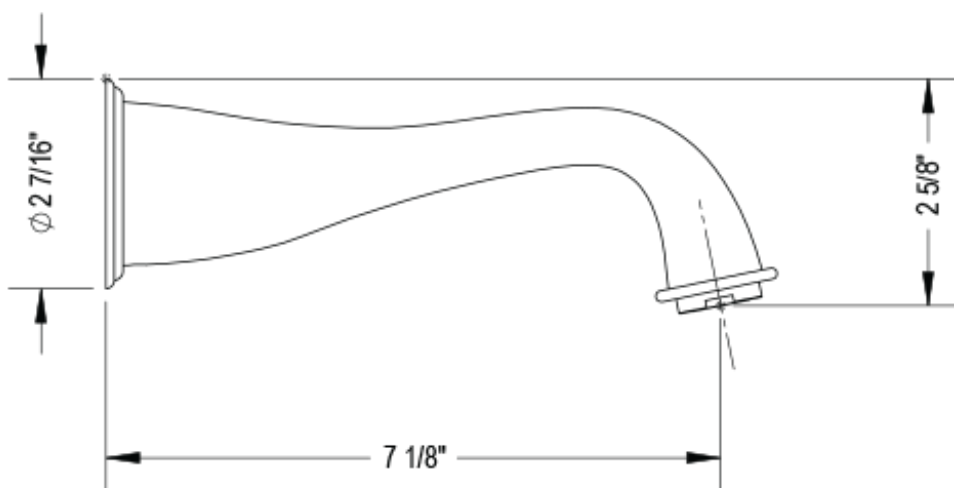

24JSLCHCH Specifications

TEMPERATURE CONTROL VALVE WITH STOPS TRIM ONLY

THREE WAY DIVERTER WITH SHUT-OFFS IN BETWEEN FUNCTIONS TRIM ONLY

ADJUSTABLE SLIDE BAR WITH HAND HELD SHOWER ASSEMBLY

INTEGRAL SUPPLY WITH 1/2" NPT X 1/2" NPSM X 3" NIPPLE

WALL MOUNT TUB SPOUT. 1/2" SLIP FIT

8" SHOWER HEAD WITH WALL MOUNT 12" SHOWER ARM & FLANGE