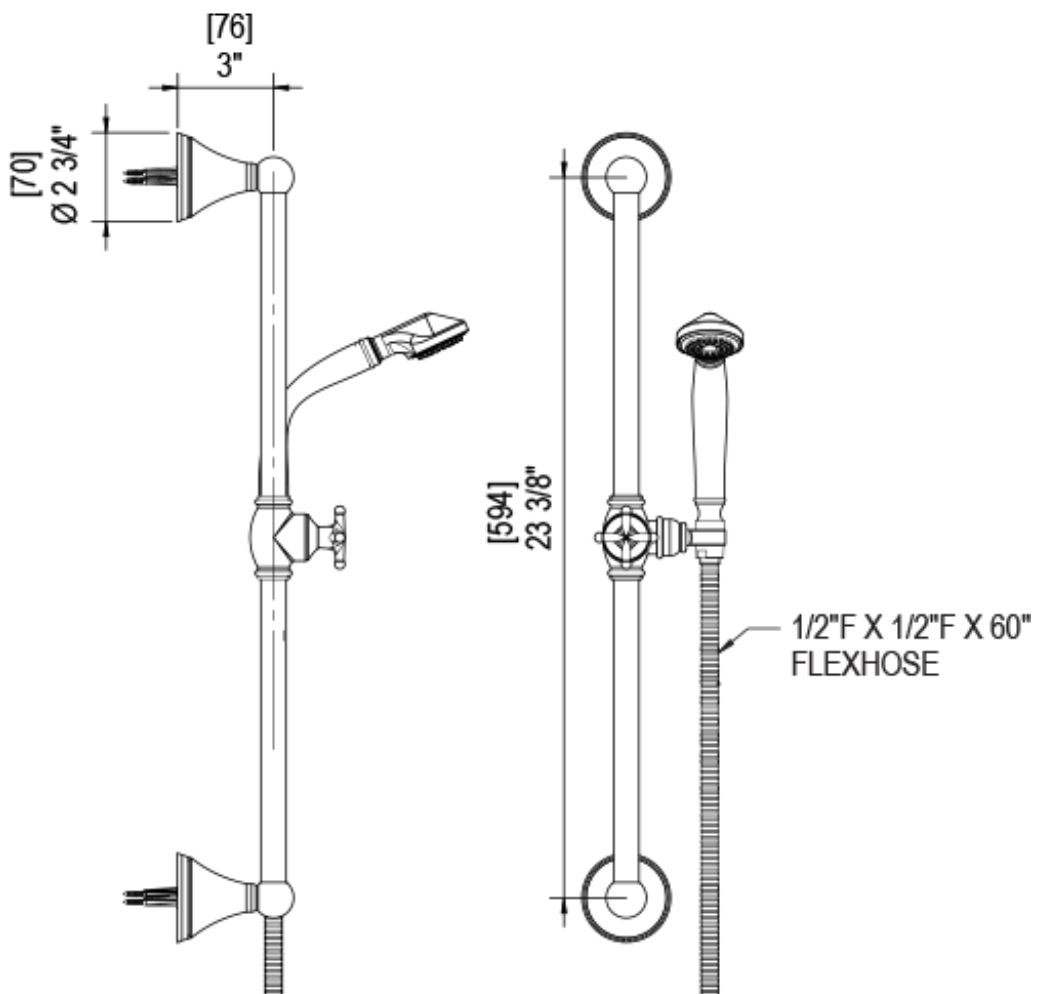

24JSLCHCH Specifications

TEMPERATURE CONTROL VALVE WITH STOPS TRIM ONLY

THREE WAY DIVERTER WITH SHUT-OFFS IN BETWEEN FUNCTIONS TRIM ONLY

ADJUSTABLE SLIDE BAR WITH HAND HELD SHOWER ASSEMBLY

INTEGRAL SUPPLY WITH 1/2" NPT X 1/2" NPSM X 3" NIPPLE

WALL MOUNT TUB SPOUT. 1/2" SLIP FIT

8" SHOWER HEAD WITH WALL MOUNT 12" SHOWER ARM & FLANGE