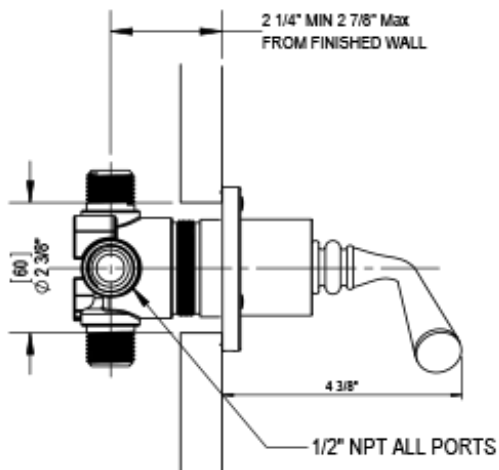

24JSLCHCH Specifications

TEMPERATURE CONTROL VALVE WITH STOPS TRIM ONLY

THREE WAY DIVERTER WITH SHUT-OFFS IN BETWEEN FUNCTIONS TRIM ONLY

ADJUSTABLE SLIDE BAR WITH HAND HELD SHOWER ASSEMBLY

INTEGRAL SUPPLY WITH 1/2" NPT X 1/2" NPSM X 3" NIPPLE

WALL MOUNT TUB SPOUT. 1/2" SLIP FIT

8" SHOWER HEAD WITH WALL MOUNT 12" SHOWER ARM & FLANGE