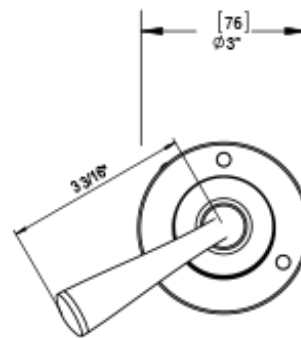

24JSLCHCH Specifications

TEMPERATURE CONTROL VALVE WITH STOPS TRIM ONLY

THREE WAY DIVERTER WITH SHUT-OFFS IN BETWEEN FUNCTIONS TRIM ONLY

ADJUSTABLE SLIDE BAR WITH HAND HELD SHOWER ASSEMBLY

INTEGRAL SUPPLY WITH 1/2" NPT X 1/2" NPSM X 3" NIPPLE

WALL MOUNT TUB SPOUT. 1/2" SLIP FIT

8" SHOWER HEAD WITH WALL MOUNT 12" SHOWER ARM & FLANGE