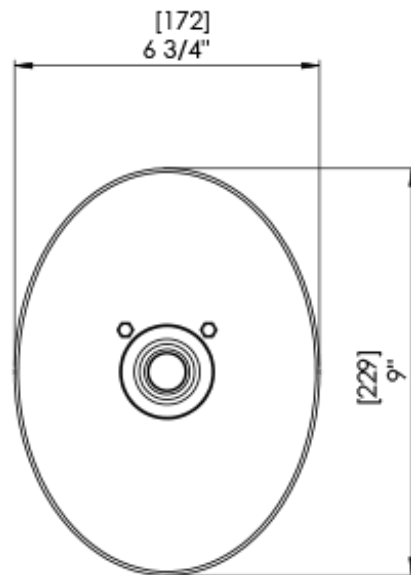

24JSLCHCH Specifications

TEMPERATURE CONTROL VALVE WITH STOPS TRIM ONLY

THREE WAY DIVERTER WITH SHUT-OFFS IN BETWEEN FUNCTIONS TRIM ONLY

ADJUSTABLE SLIDE BAR WITH HAND HELD SHOWER ASSEMBLY

INTEGRAL SUPPLY WITH 1/2" NPT X 1/2" NPSM X 3" NIPPLE

WALL MOUNT TUB SPOUT. 1/2" SLIP FIT

8" SHOWER HEAD WITH WALL MOUNT 12" SHOWER ARM & FLANGE