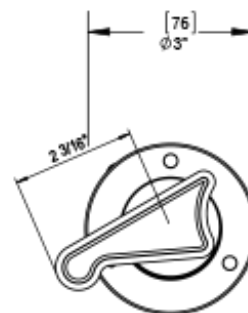

24JSLCHCH Specifications

TEMPERATURE CONTROL VALVE WITH STOPS TRIM ONLY

THREE WAY DIVERTER WITH SHUT-OFFS IN BETWEEN FUNCTIONS TRIM ONLY

ADJUSTABLE SLIDE BAR WITH HAND HELD SHOWER ASSEMBLY

INTEGRAL SUPPLY WITH 1/2" NPT X 1/2" NPSM X 3" NIPPLE

WALL MOUNT TUB SPOUT. 1/2" SLIP FIT

8" SHOWER HEAD WITH WALL MOUNT 12" SHOWER ARM & FLANGE