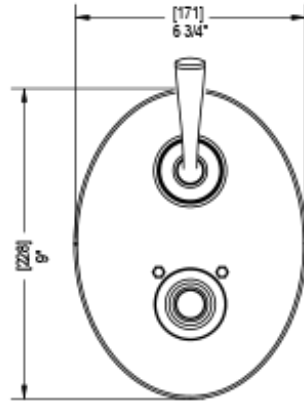

22JSSCHCH

Specifications

TEMPERATURE CONTROL VALVE WITH STOPS & TWO WAY DIVERTER WITH SHUT-OFF TRIM ONLY

ADJUSTABLE SLIDE BAR WITH HAND HELD SHOWER ASSEMBLY

INTEGRAL SUPPLY WITH 1/2" NPT X 1/2" NPSM X 3" NIPPLE

8" SHOWER HEAD WITH CEILING MOUNT 8" SHOWER ARM & FLANGE