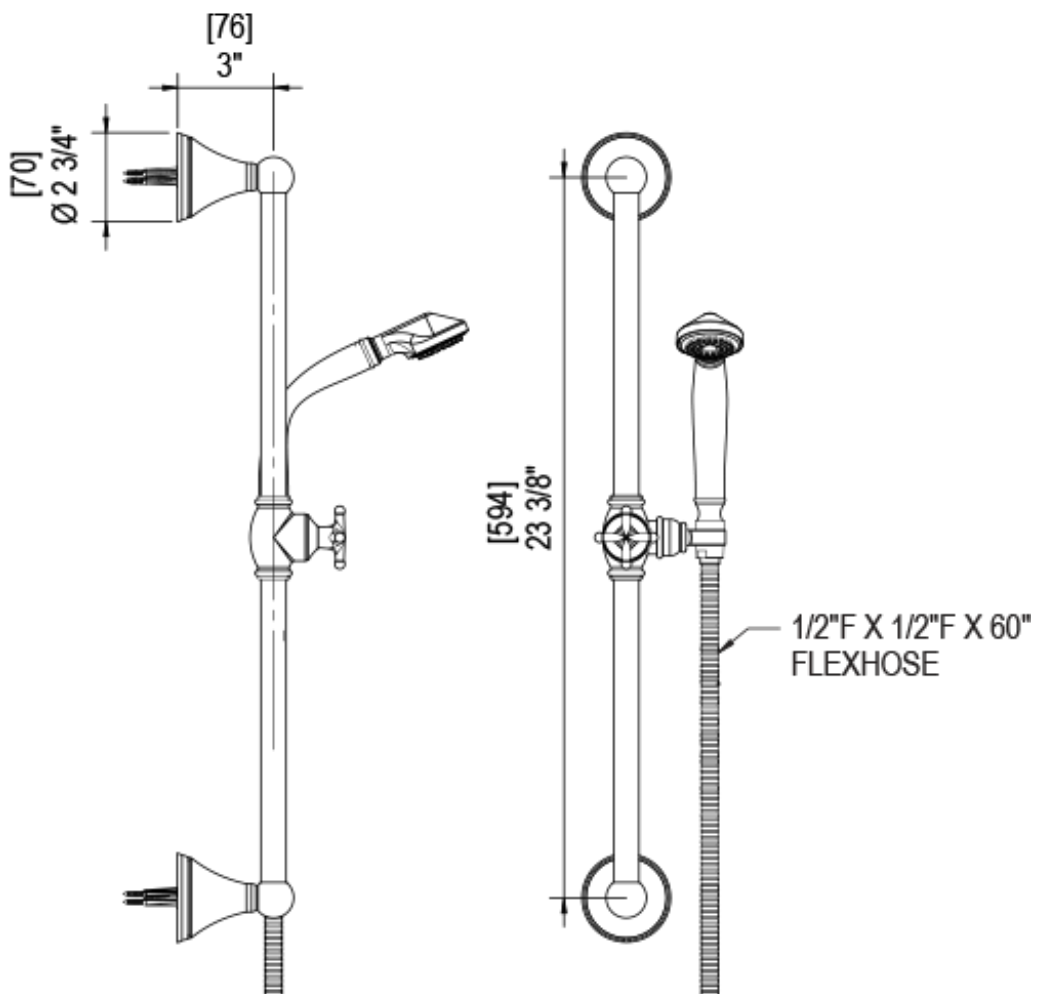

22JSSCHCH

Specifications

TEMPERATURE CONTROL VALVE WITH STOPS & TWO WAY DIVERTER WITH SHUT-OFF TRIM ONLY

ADJUSTABLE SLIDE BAR WITH HAND HELD SHOWER ASSEMBLY

INTEGRAL SUPPLY WITH 1/2" NPT X 1/2" NPSM X 3" NIPPLE

8" SHOWER HEAD WITH CEILING MOUNT 8" SHOWER ARM & FLANGE