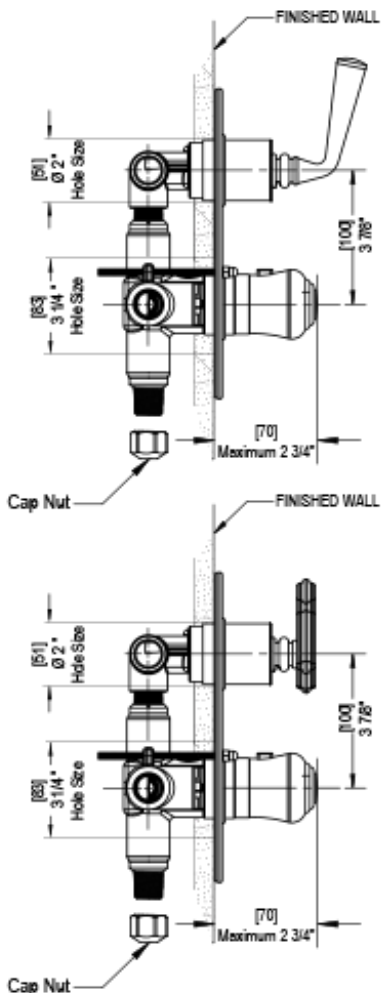

22JSSCHCH

Specifications

TEMPERATURE CONTROL VALVE WITH STOPS & TWO WAY DIVERTER WITH SHUT-OFF TRIM ONLY

ADJUSTABLE SLIDE BAR WITH HAND HELD SHOWER ASSEMBLY

INTEGRAL SUPPLY WITH 1/2" NPT X 1/2" NPSM X 3" NIPPLE

8" SHOWER HEAD WITH CEILING MOUNT 8" SHOWER ARM & FLANGE