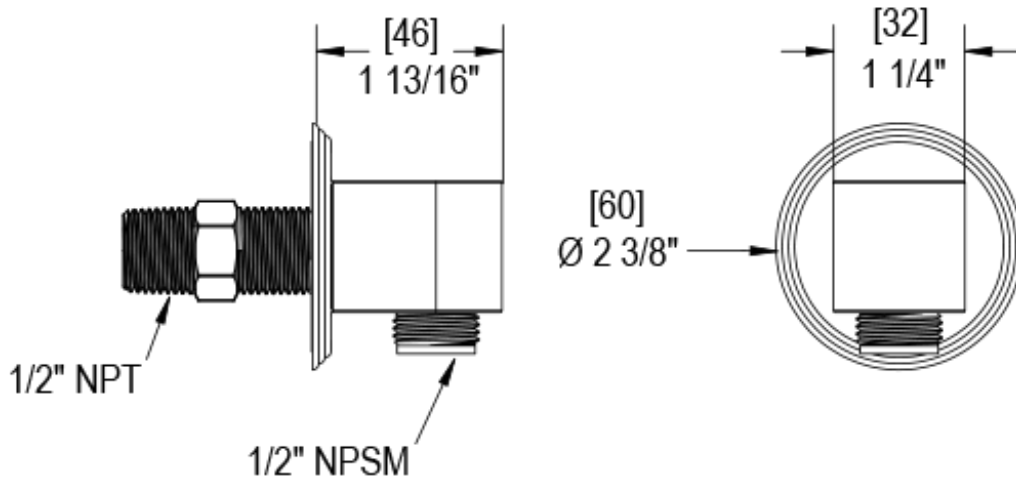

22JSSCHCH

Specifications

TEMPERATURE CONTROL VALVE WITH STOPS & TWO WAY DIVERTER WITH SHUT-OFF TRIM ONLY

ADJUSTABLE SLIDE BAR WITH HAND HELD SHOWER ASSEMBLY

INTEGRAL SUPPLY WITH 1/2" NPT X 1/2" NPSM X 3" NIPPLE

8" SHOWER HEAD WITH CEILING MOUNT 8" SHOWER ARM & FLANGE