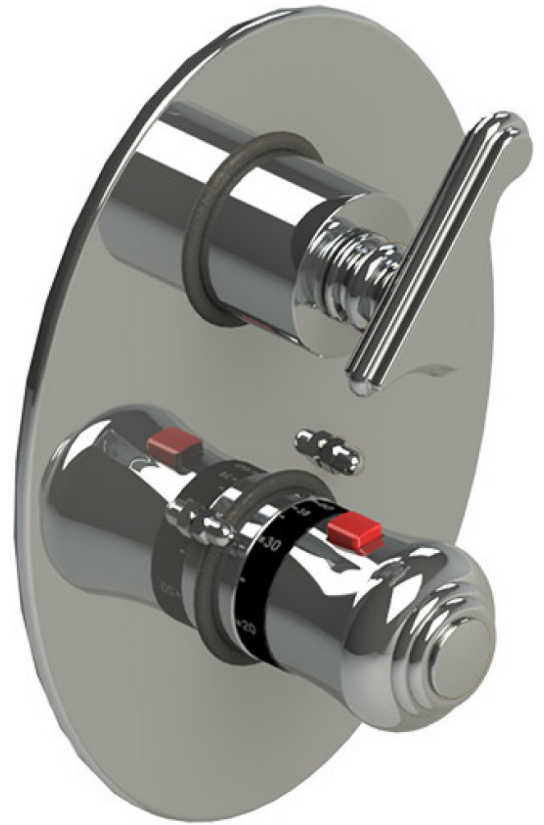

22JSSCHCH

Specifications

TEMPERATURE CONTROL VALVE WITH STOPS & TWO WAY DIVERTER WITH SHUT-OFF TRIM ONLY

ADJUSTABLE SLIDE BAR WITH HAND HELD SHOWER ASSEMBLY

INTEGRAL SUPPLY WITH 1/2" NPT X 1/2" NPSM X 3" NIPPLE

8" SHOWER HEAD WITH CEILING MOUNT 8" SHOWER ARM & FLANGE