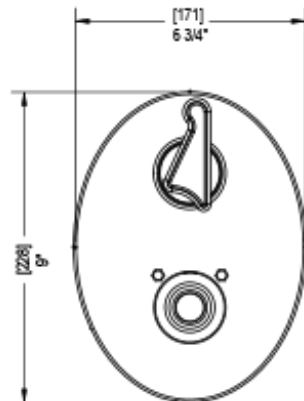

22JSSCHCH

Specifications

TEMPERATURE CONTROL VALVE WITH STOPS & TWO WAY DIVERTER WITH SHUT-OFF TRIM ONLY

ADJUSTABLE SLIDE BAR WITH HAND HELD SHOWER ASSEMBLY

INTEGRAL SUPPLY WITH 1/2" NPT X 1/2" NPSM X 3" NIPPLE

8" SHOWER HEAD WITH CEILING MOUNT 8" SHOWER ARM & FLANGE