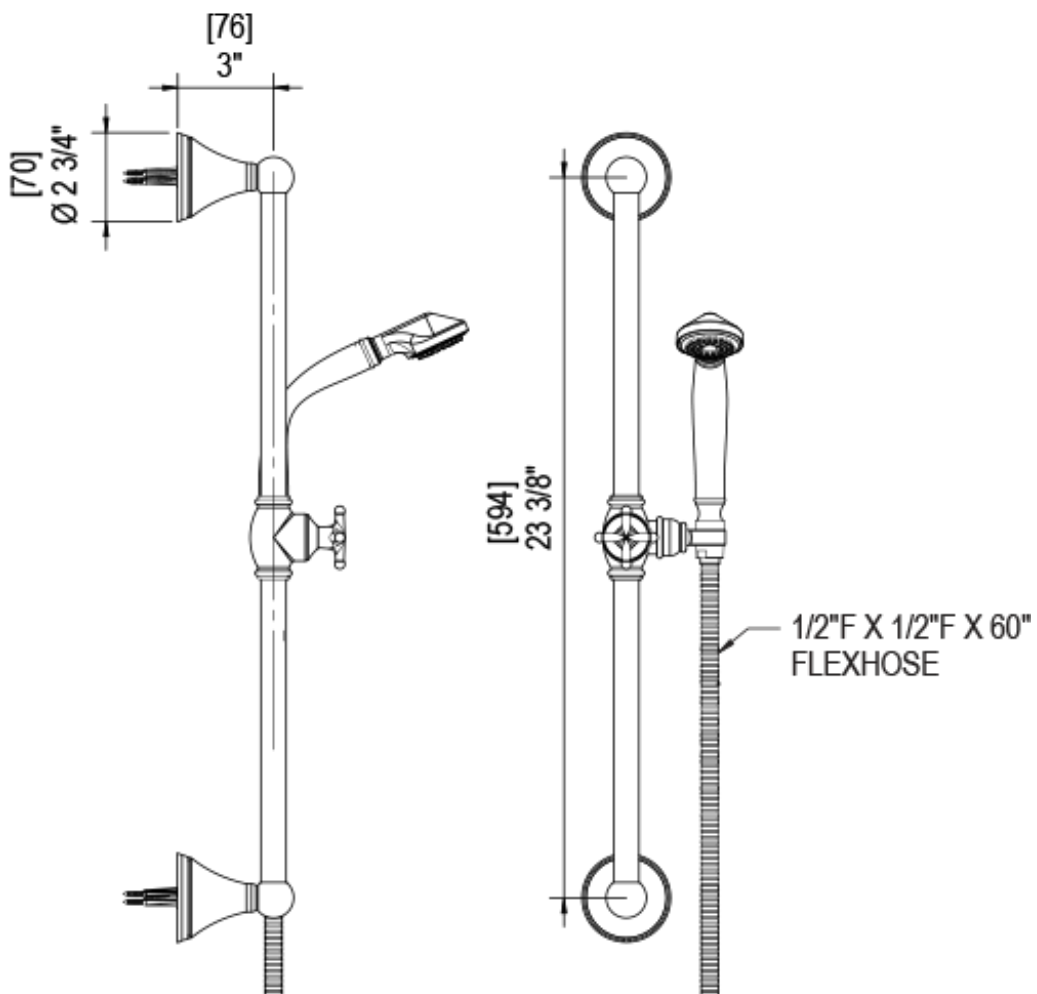

21JSLCHCH Specifications

TEMPERATURE CONTROL VALVE WITH STOPS & TWO WAY DIVERTER WITH SHUT-OFF TRIM ONLY

ADJUSTABLE SLIDE BAR WITH HAND HELD SHOWER ASSEMBLY

INTEGRAL SUPPLY WITH 1/2" NPT X 1/2" NPSM X 3" NIPPLE

8" SHOWER HEAD WITH WALL MOUNT 12" SHOWER ARM & FLANGE