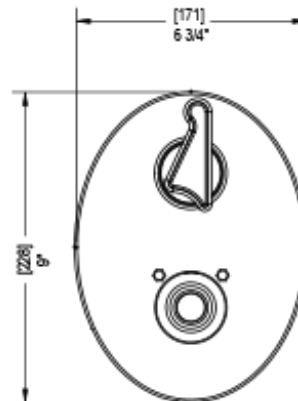

21JSLCHCH Specifications

TEMPERATURE CONTROL VALVE WITH STOPS & TWO WAY DIVERTER WITH SHUT-OFF TRIM ONLY

ADJUSTABLE SLIDE BAR WITH HAND HELD SHOWER ASSEMBLY

INTEGRAL SUPPLY WITH 1/2" NPT X 1/2" NPSM X 3" NIPPLE

8" SHOWER HEAD WITH WALL MOUNT 12" SHOWER ARM & FLANGE