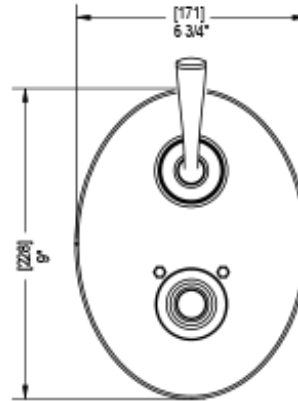

21JSLCHCH Specifications

TEMPERATURE CONTROL VALVE WITH STOPS & TWO WAY DIVERTER WITH SHUT-OFF TRIM ONLY

ADJUSTABLE SLIDE BAR WITH HAND HELD SHOWER ASSEMBLY

INTEGRAL SUPPLY WITH 1/2" NPT X 1/2" NPSM X 3" NIPPLE

8" SHOWER HEAD WITH WALL MOUNT 12" SHOWER ARM & FLANGE