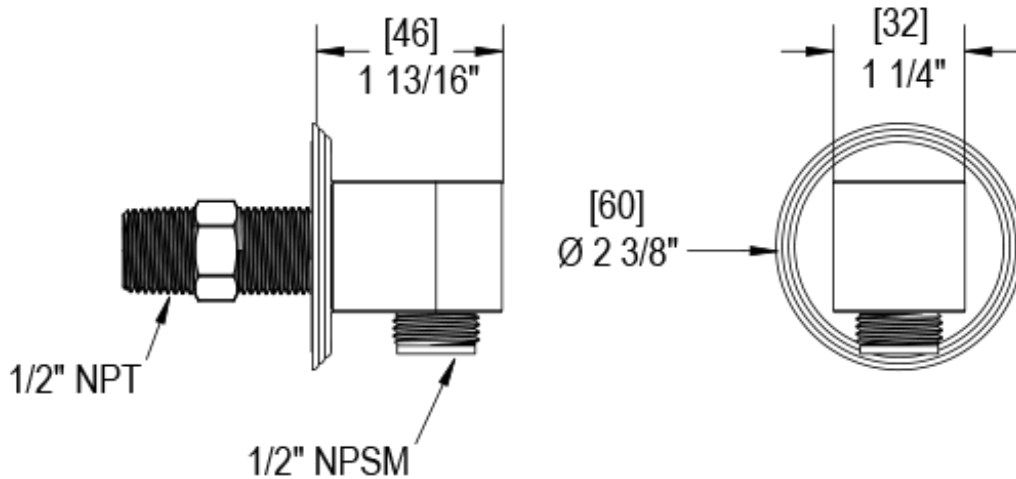

21JSLCHCH Specifications

TEMPERATURE CONTROL VALVE WITH STOPS & TWO WAY DIVERTER WITH SHUT-OFF TRIM ONLY

ADJUSTABLE SLIDE BAR WITH HAND HELD SHOWER ASSEMBLY

INTEGRAL SUPPLY WITH 1/2" NPT X 1/2" NPSM X 3" NIPPLE

8" SHOWER HEAD WITH WALL MOUNT 12" SHOWER ARM & FLANGE