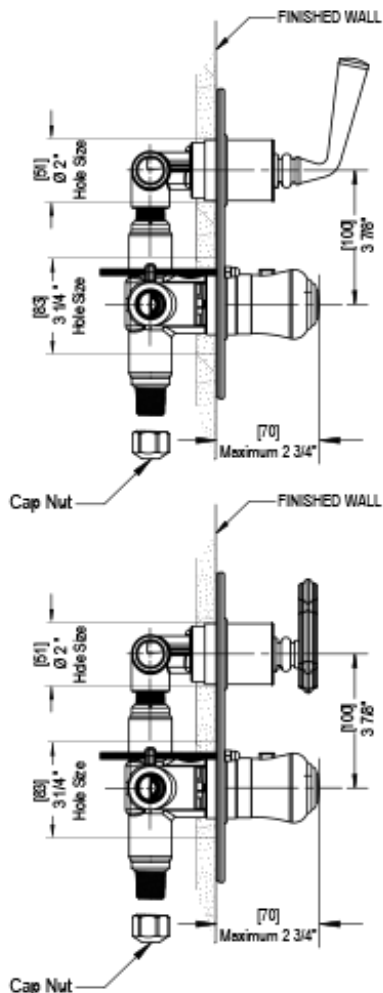

21JSLCHCH Specifications

TEMPERATURE CONTROL VALVE WITH STOPS & TWO WAY DIVERTER WITH SHUT-OFF TRIM ONLY

ADJUSTABLE SLIDE BAR WITH HAND HELD SHOWER ASSEMBLY

INTEGRAL SUPPLY WITH 1/2" NPT X 1/2" NPSM X 3" NIPPLE

8" SHOWER HEAD WITH WALL MOUNT 12" SHOWER ARM & FLANGE