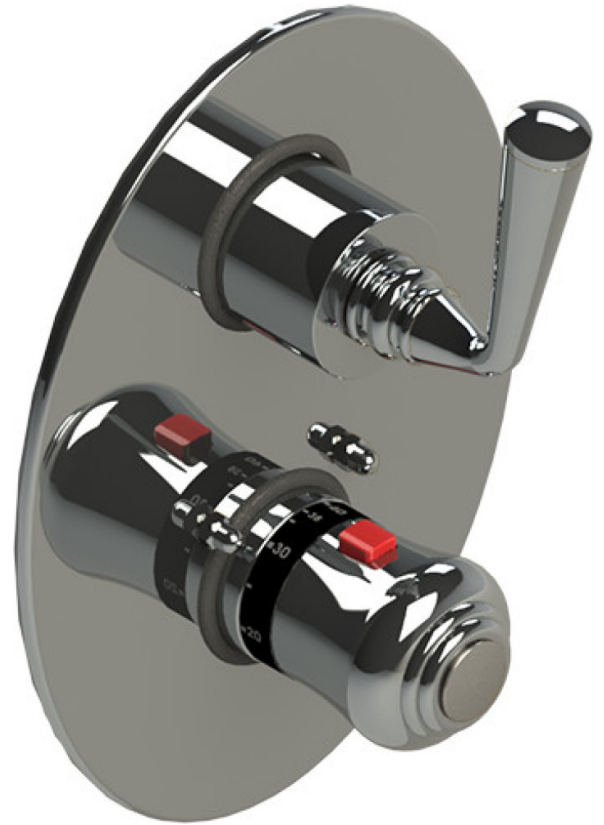

21JSLCHCH Specifications

TEMPERATURE CONTROL VALVE WITH STOPS & TWO WAY DIVERTER WITH SHUT-OFF TRIM ONLY

ADJUSTABLE SLIDE BAR WITH HAND HELD SHOWER ASSEMBLY

INTEGRAL SUPPLY WITH 1/2" NPT X 1/2" NPSM X 3" NIPPLE

8" SHOWER HEAD WITH WALL MOUNT 12" SHOWER ARM & FLANGE