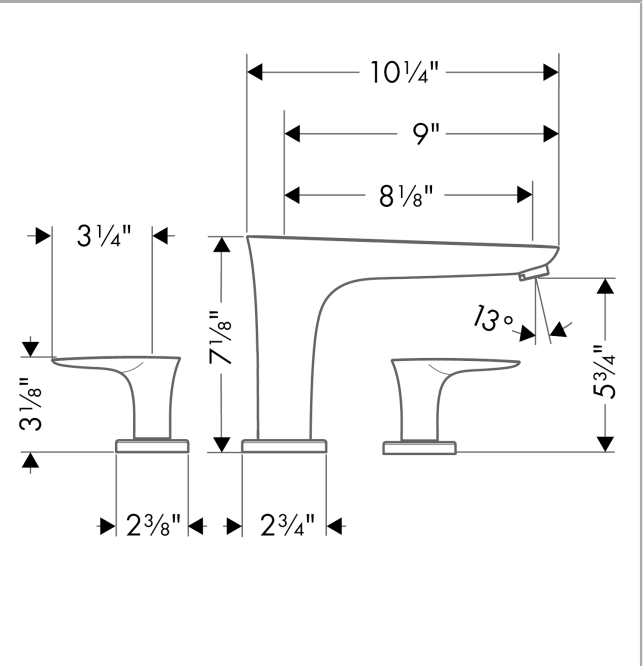

Scale drawing