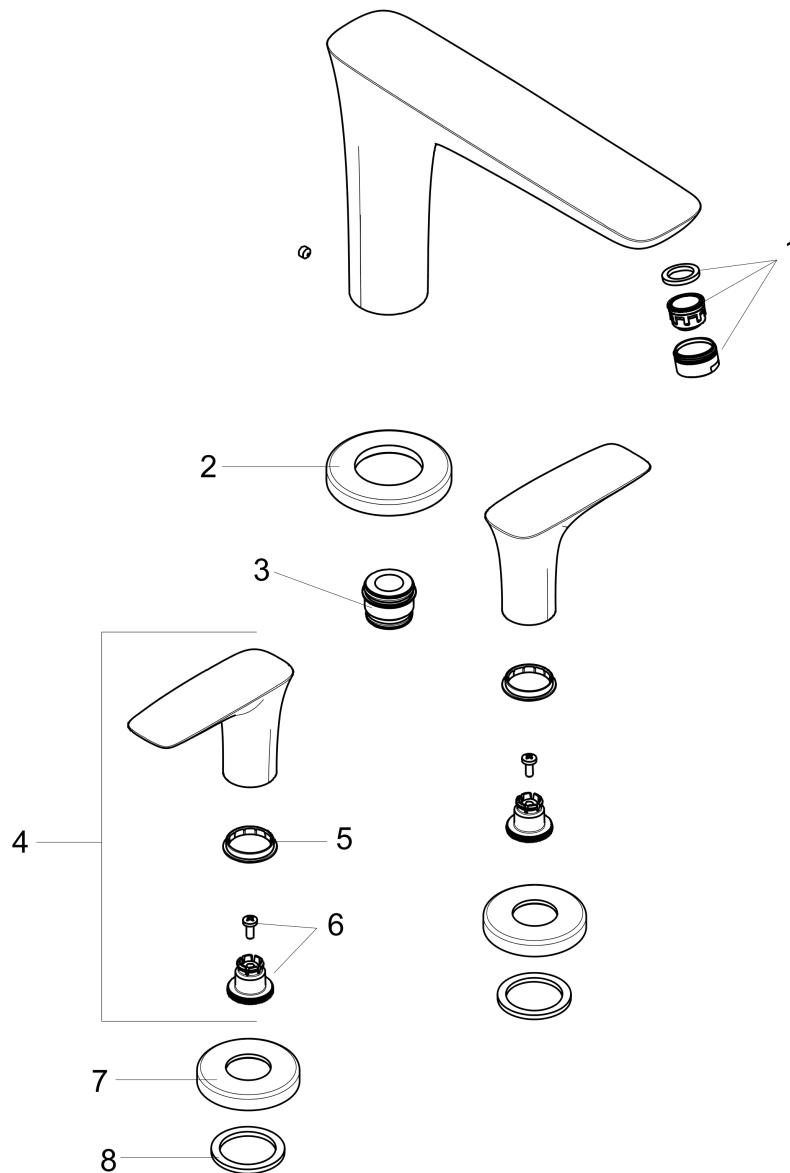

#### Product image

#### Scale drawing

PuraVida

PuraVida 3-Hole Roman Tub Set Trim

Finishes : **chrome** Part no. : **15440001**

## Exploded drawing

Year of production: >01/11

**PuraVida**

**PuraVida 3-Hole Roman Tub Set Trim**

Finishes : **chrome** Part no. : **15440001**

**Spare parts list**

Year of production: >01/11

Pos.	Description	Part no.	Price	PU
1	aerator swivelling M24x1 (30 l/min)	95565000	-	1
2	escutcheon Ø 70 mm	97779000	-	1
3	adapter for spout	88512000	-	1
4	handle	95818000	-	1
5	set of color-rings cold / hot water	95819000	-	1
6	handle fixing set	94184000	-	1
7	escutcheon	31098000	-	1
8	flat seal	98749000	-	1