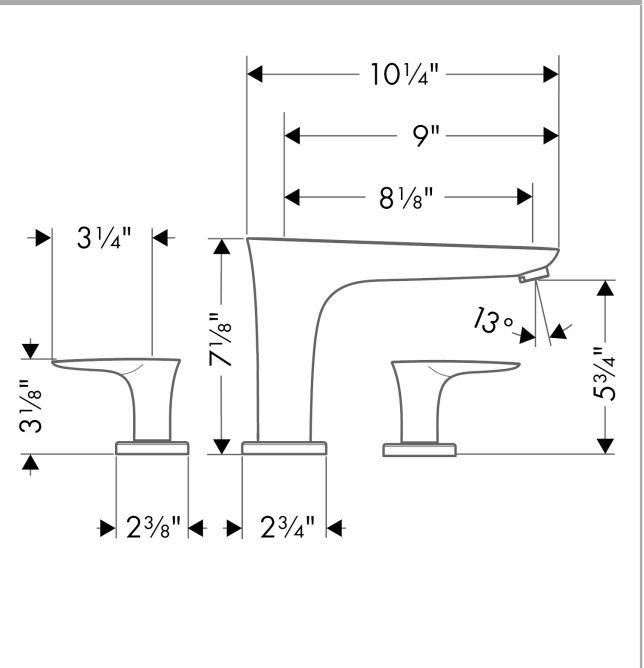

Scale drawing