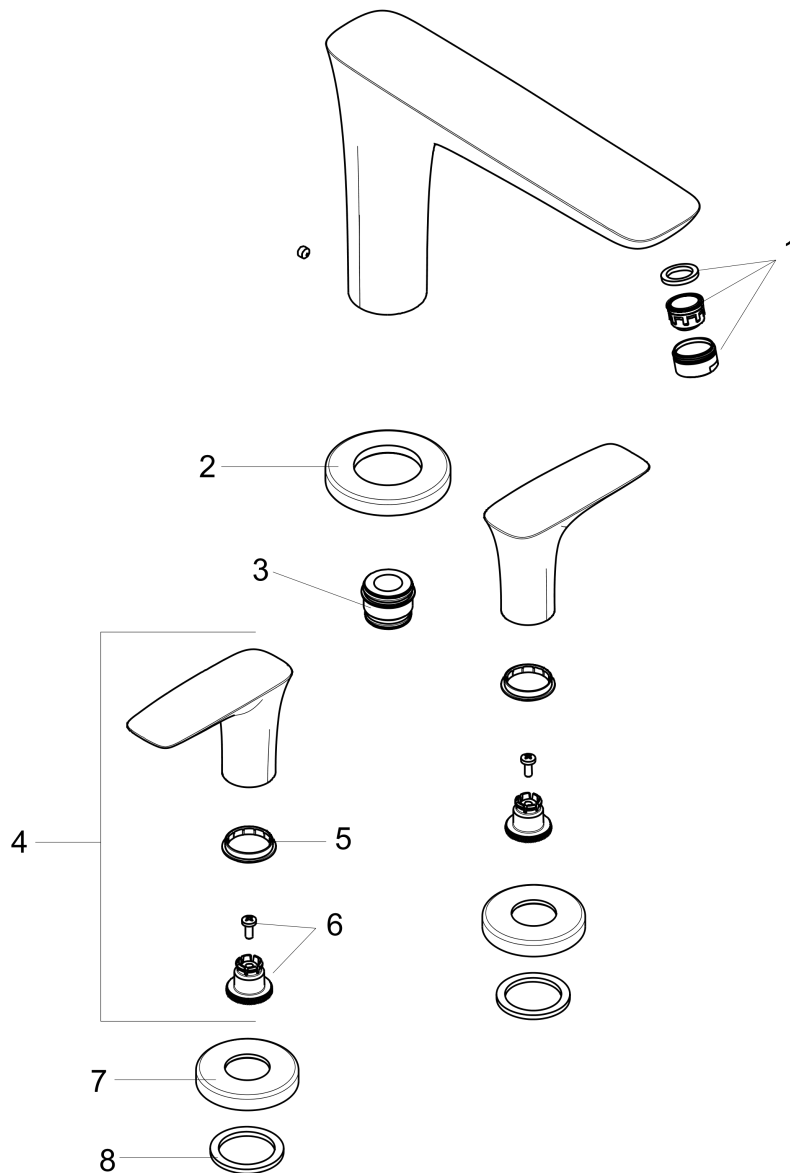

#### Product image

#### Scale drawing

PuraVida

PuraVida 3-Hole Roman Tub Set Trim

Finishes : white/chrome Part no. : 15440401

## Exploded drawing

Year of production: >02/11

**PuraVida**

**PuraVida 3-Hole Roman Tub Set Trim**

Finishes : **white/chrome** Part no. : **15440401**

**Spare parts list**

Year of production: >02/11

Pos.	Description	Part no.	Price	PU
1	aerator swivelling M24x1 (30 l/min)	95565000	-	1
2	escutcheon Ø 70 mm	97779000	-	1
3	adapter for spout	88512000	-	1
4	handle	95818400	-	1
5	set of color-rings cold / hot water	95819000	-	1
6	handle fixing set	94184000	-	1
7	escutcheon	31098000	-	1
8	flat seal	98749000	-	1