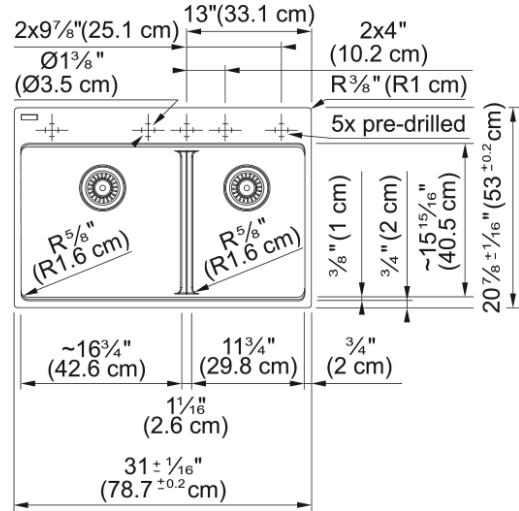

Maris Topmount Sink - MAG6601611LD-MBK-S | 114.0687.235

Technical Data

Aspect

Sink type	Sink
Type of material	Granite
Number of bowls	2
Color	Matte black
Surface finish	None

Product Dimensions

Exterior size: right to left	30.984
Exterior size: front to back	20.866
Large bowl size: right to left	16.945
Large bowl size: front to back	15.606
Large bowl: depth	9.492
Small bowl size: right to left	11.984
Small bowl size: front to back	15.606
Small bowl: depth	9.492

Installation

Minimum cabinet size	33"
----------------------	-----

Product specifications

Installation type	Topmount / drop in
Drain hole	3 1/2"
Position of drainer	No drainer

Product identification

Product brand	FRANKE
Product family	Maris
Collection	Maris
Certified by	IAPMO

Features

Drainers number	No drainer
-----------------	------------

Product reversibility	No
Faucet ledge	Yes
Strainer assembly included	Yes
Strainer assembly type	Manual
Overflow	No
Number of faucet holes	5 - pre-scored
Soap dispenser hole	No