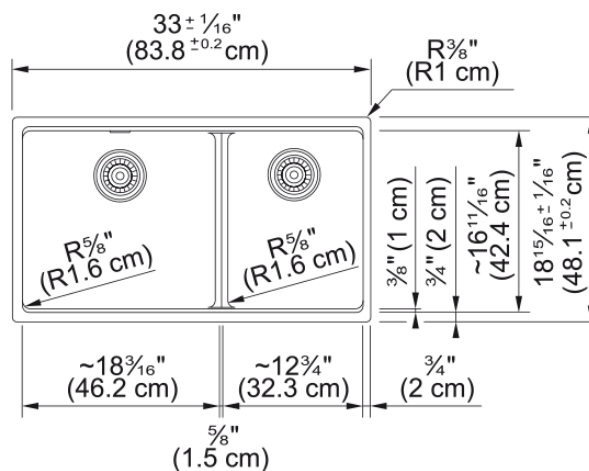

Maris Undermount Sink - MAG1601812LD-PWT | 125.0687.006

Technical Data

Aspect

Sink type	Sink
Type of material	Granite
Number of bowls	2
Color	Polar white
Surface finish	None

Product Dimensions

Exterior size: right to left	32.992
Exterior size: front to back	18.937
Large bowl size: right to left	18.15
Large bowl size: front to back	16.614
Large bowl: depth	9.488
Small bowl size: right to left	12.756
Small bowl size: front to back	16.614
Small bowl: depth	9.488

Installation

Minimum cabinet size	36"
----------------------	-----

Product specifications

Installation type	Undermount
Drain hole	3 1/2"
Position of drainer	No drainer

Product identification

Product brand	FRANKE
Product family	Maris
Collection	Maris
Certified by	IAPMO

Features

Drainers number	No drainer
-----------------	------------

Product reversibility	No
Faucet ledge	No
Strainer assembly included	No
Strainer assembly type	No waste kit
Overflow	No
Number of faucet holes	No faucet hole
Soap dispenser hole	No