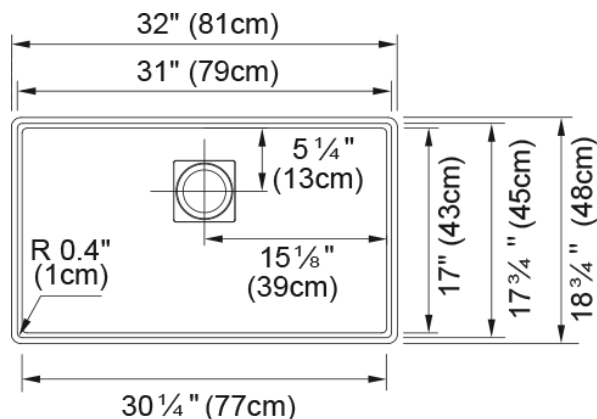

# Peak Workcenter Sink - PKG11031MBK-WKC | 125.0672.235

### Product Dimensions

Exterior size: right to left	31.984
Exterior size: front to back	18.74
Large bowl size: right to left	31
Large bowl size: front to back	17.756
Large bowl: depth	9.5

### Installation

Minimum cabinet size	36"
----------------------	-----

### Product specifications

Installation type	Undermount
Drain hole	3 1/2"
Position of drainer	No drainer