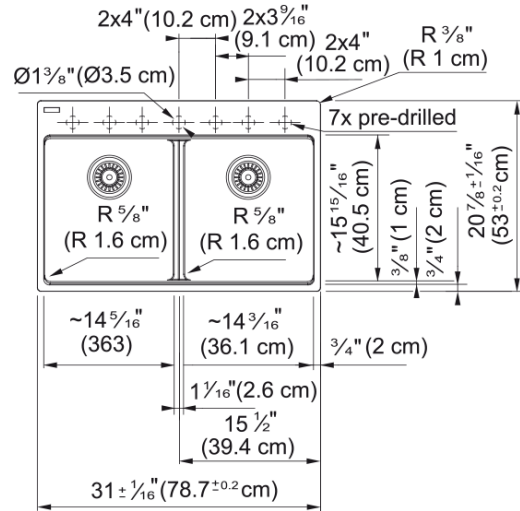

Maris Topmount Sink - MAG6201414-MBK | 114.0687.072

Technical Data

Aspect

Sink type	Sink
Type of material	Granite
Number of bowls	2
Color	Matte black
Surface finish	None

Product Dimensions

Exterior size: right to left	31
Exterior size: front to back	20.874
Large bowl size: right to left	14.252
Large bowl size: front to back	15.606
Large bowl: depth	9.492
Small bowl size: right to left	14.252
Small bowl size: front to back	15.606
Small bowl: depth	9.492

Installation

Minimum cabinet size	33"
----------------------	-----

Product specifications

Installation type	Topmount / drop in
Drain hole	3 1/2"
Position of drainer	No drainer

Product identification

Product brand	FRANKE
Product family	Maris
Collection	Maris
Certified by	IAPMO

Features

Drainers number	No drainer
-----------------	------------

Product reversibility	No
Faucet ledge	Yes
Strainer assembly included	No
Strainer assembly type	No waste kit
Overflow	No
Number of faucet holes	7 - pre-scored
Soap dispenser hole	No