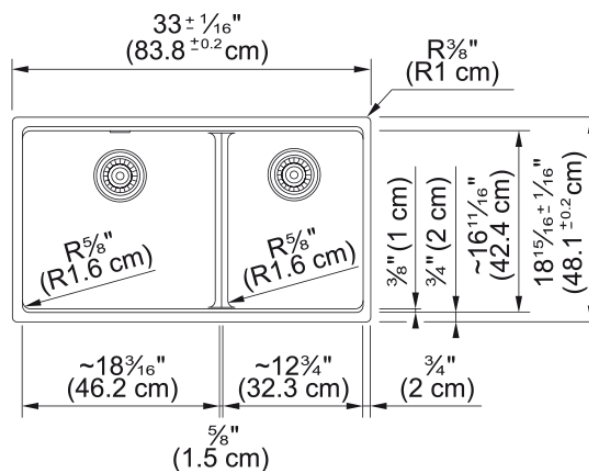

Maris Undermount Sink-MAG1601812LD-CHA-S | 125.0687.141

Technical Data

Aspect

Sink type	Sink
Type of material	Granite
Number of bowls	2
Color	Champagne
Surface finish	None

Product Dimensions

Exterior size: right to left	32.992
Exterior size: front to back	18.937
Large bowl size: right to left	18.15
Large bowl size: front to back	16.614
Large bowl: depth	9.488
Small bowl size: right to left	12.756
Small bowl size: front to back	16.614
Small bowl: depth	9.488

Installation

Minimum cabinet size	36"
----------------------	-----

Product specifications

Installation type	Undermount
Drain hole	3 1/2"
Position of drainer	No drainer

Product identification

Product brand	FRANKE
Product family	Maris
Collection	Maris
Certified by	IAPMO

Features

Drainers number	No drainer
-----------------	------------

Product reversibility	No
Faucet ledge	No
Strainer assembly included	Yes
Strainer assembly type	Manual
Overflow	No
Number of faucet holes	No faucet hole
Soap dispenser hole	No