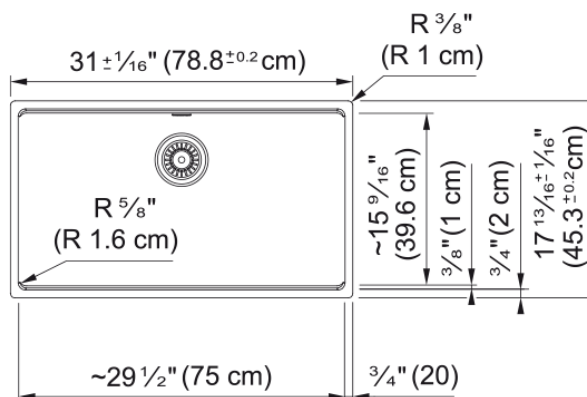

## Technical Data

### Product Dimensions

Exterior size: right to left	31.008
Exterior size: front to back	17.843
Large bowl size: right to left	29.449
Large bowl size: front to back	15.512
Large bowl: depth	9.488

### Installation

Minimum cabinet size	33"
----------------------	-----

### Product specifications

Installation type	Undermount
Drain hole	3 1/2"
Position of drainer	No drainer