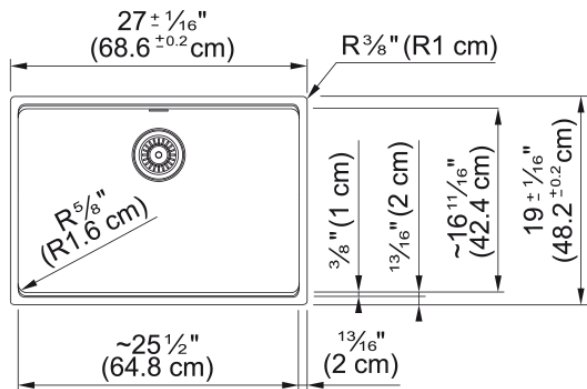

Maris Undermount Sink - MAG11025-CHA | 125.0687.022

Technical Data

Aspect

Sink type	Sink
Type of material	Granite
Number of bowls	1
Color	Champagne
Surface finish	None

Product Dimensions

Exterior size: right to left	27.008
Exterior size: front to back	18.976
Large bowl size: right to left	25.433
Large bowl size: front to back	16.732
Large bowl: depth	9.488

Installation

Minimum cabinet size	30"
----------------------	-----

Product specifications

Installation type	Undermount
Drain hole	3 1/2"
Position of drainer	No drainer

Product identification

Product brand	FRANKE
Product family	Maris
Collection	Maris
Certified by	IAPMO