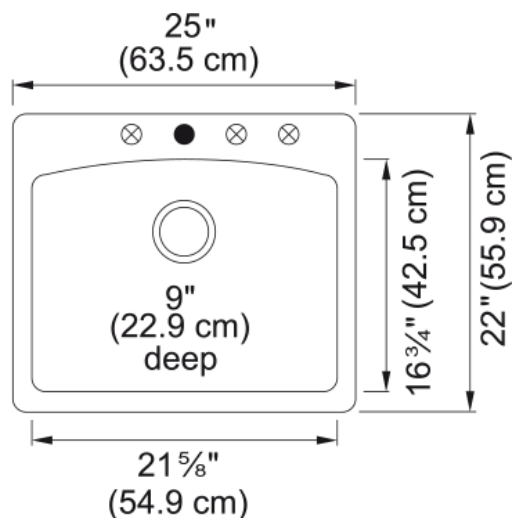

## Ellipse Dual Mount Sink - ESDB25229-1 | 114.0155.300

#### Product Dimensions

Exterior size: right to left	25
Exterior size: front to back	22.008
Large bowl size: right to left	21.85
Large bowl size: front to back	16.89
Large bowl: depth	9.016

#### Installation

Minimum cabinet size	27"
----------------------	-----