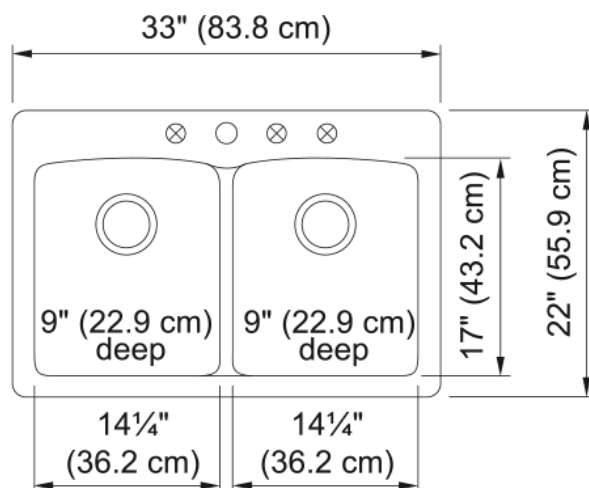

Ellipse Dual Mount Sink - Eddb33229-1 | 114.0155.298

Technical Data

Aspect

Sink type	Sink
Type of material	Granite
Number of bowls	2
Color	Mocha
Surface finish	None

Product Dimensions

Exterior size: right to left	32.992
Exterior size: front to back	22.008
Large bowl size: right to left	14.331
Large bowl size: front to back	16.89
Large bowl: depth	9.016
Small bowl size: right to left	14.331
Small bowl size: front to back	16.89
Small bowl: depth	9.016

Installation

Minimum cabinet size	36"
----------------------	-----

Product specifications

Installation type	Topmount / drop in
Drain hole	3 1/2"
Position of drainer	No drainer

Product identification

Product brand	FRANKE
Product family	None
Collection	Ellipse
Certified by	IAPMO